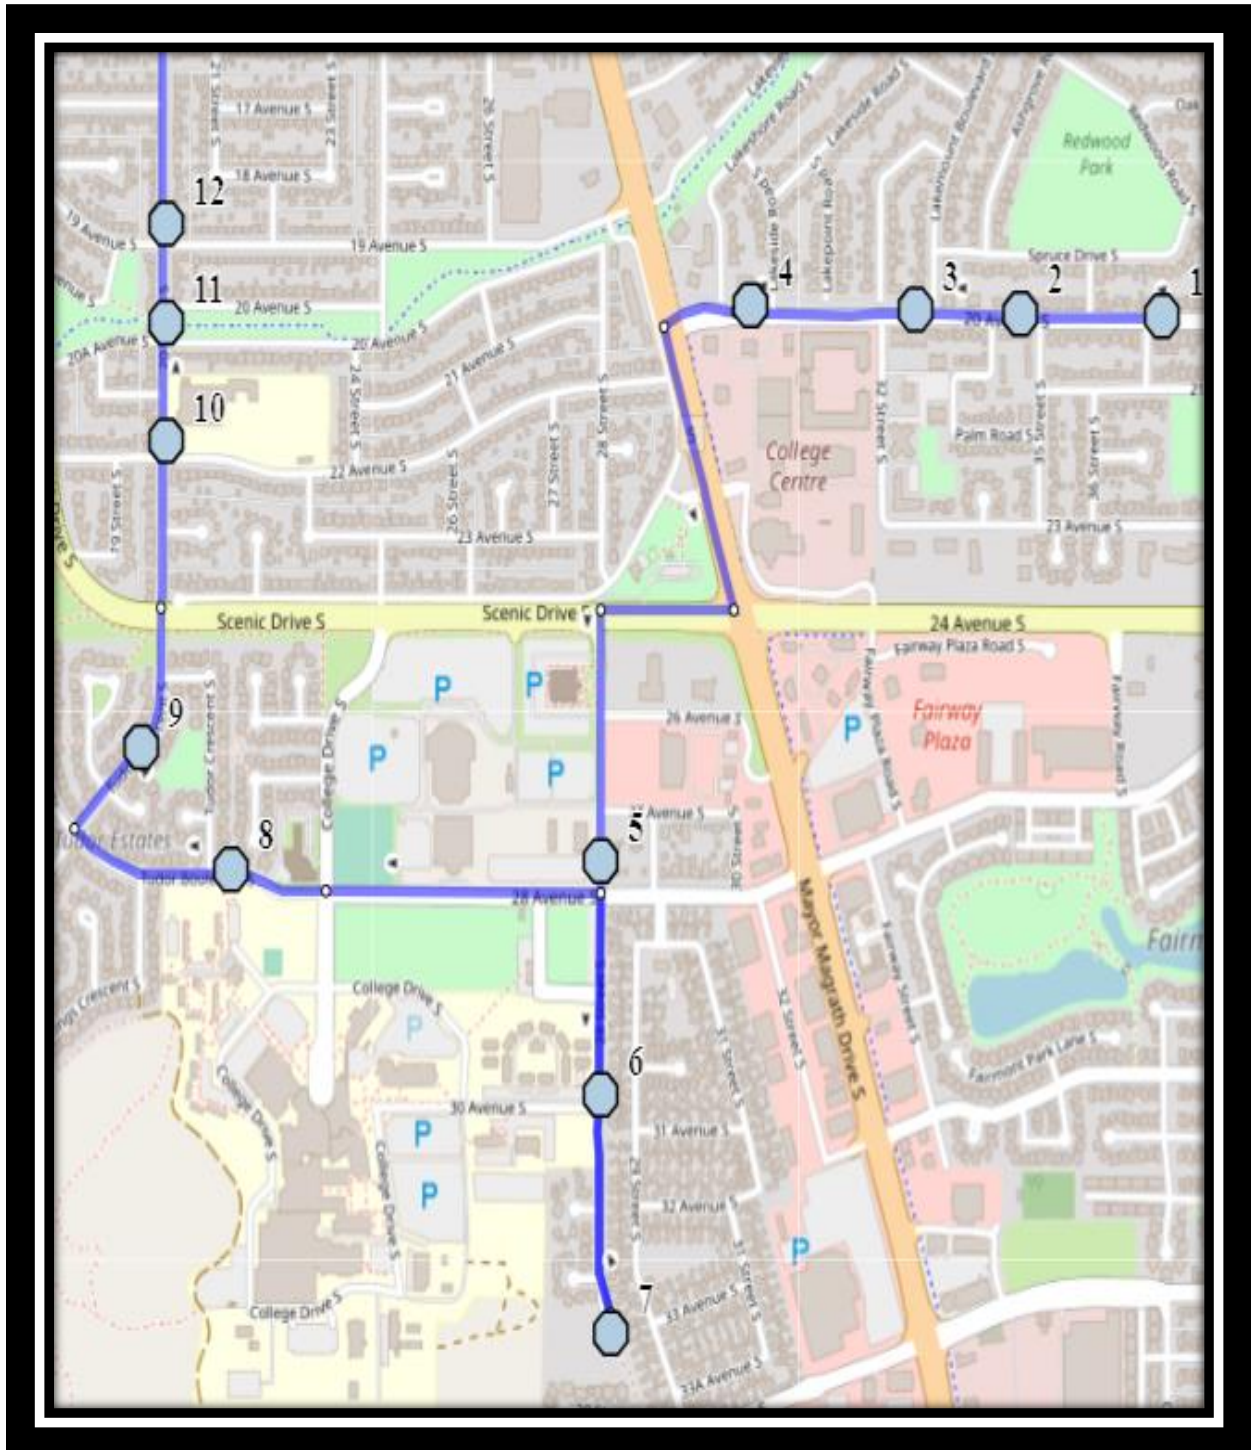

LCI S2

REVISED: September 22, 2021

EFFECTIVE: September 29, 2021

PM Route same direction as AM

Lethbridge Collegiate Institute – 1701 5 Ave South – (403) 328-9606

Please arrive 5 minutes before scheduled pick up and drop off times. Times shown may vary due to weather & traffic conditions.

Bus routes and maps are subject to change. For the most up-to-date version, visit www.southland.ca/lethbridge.