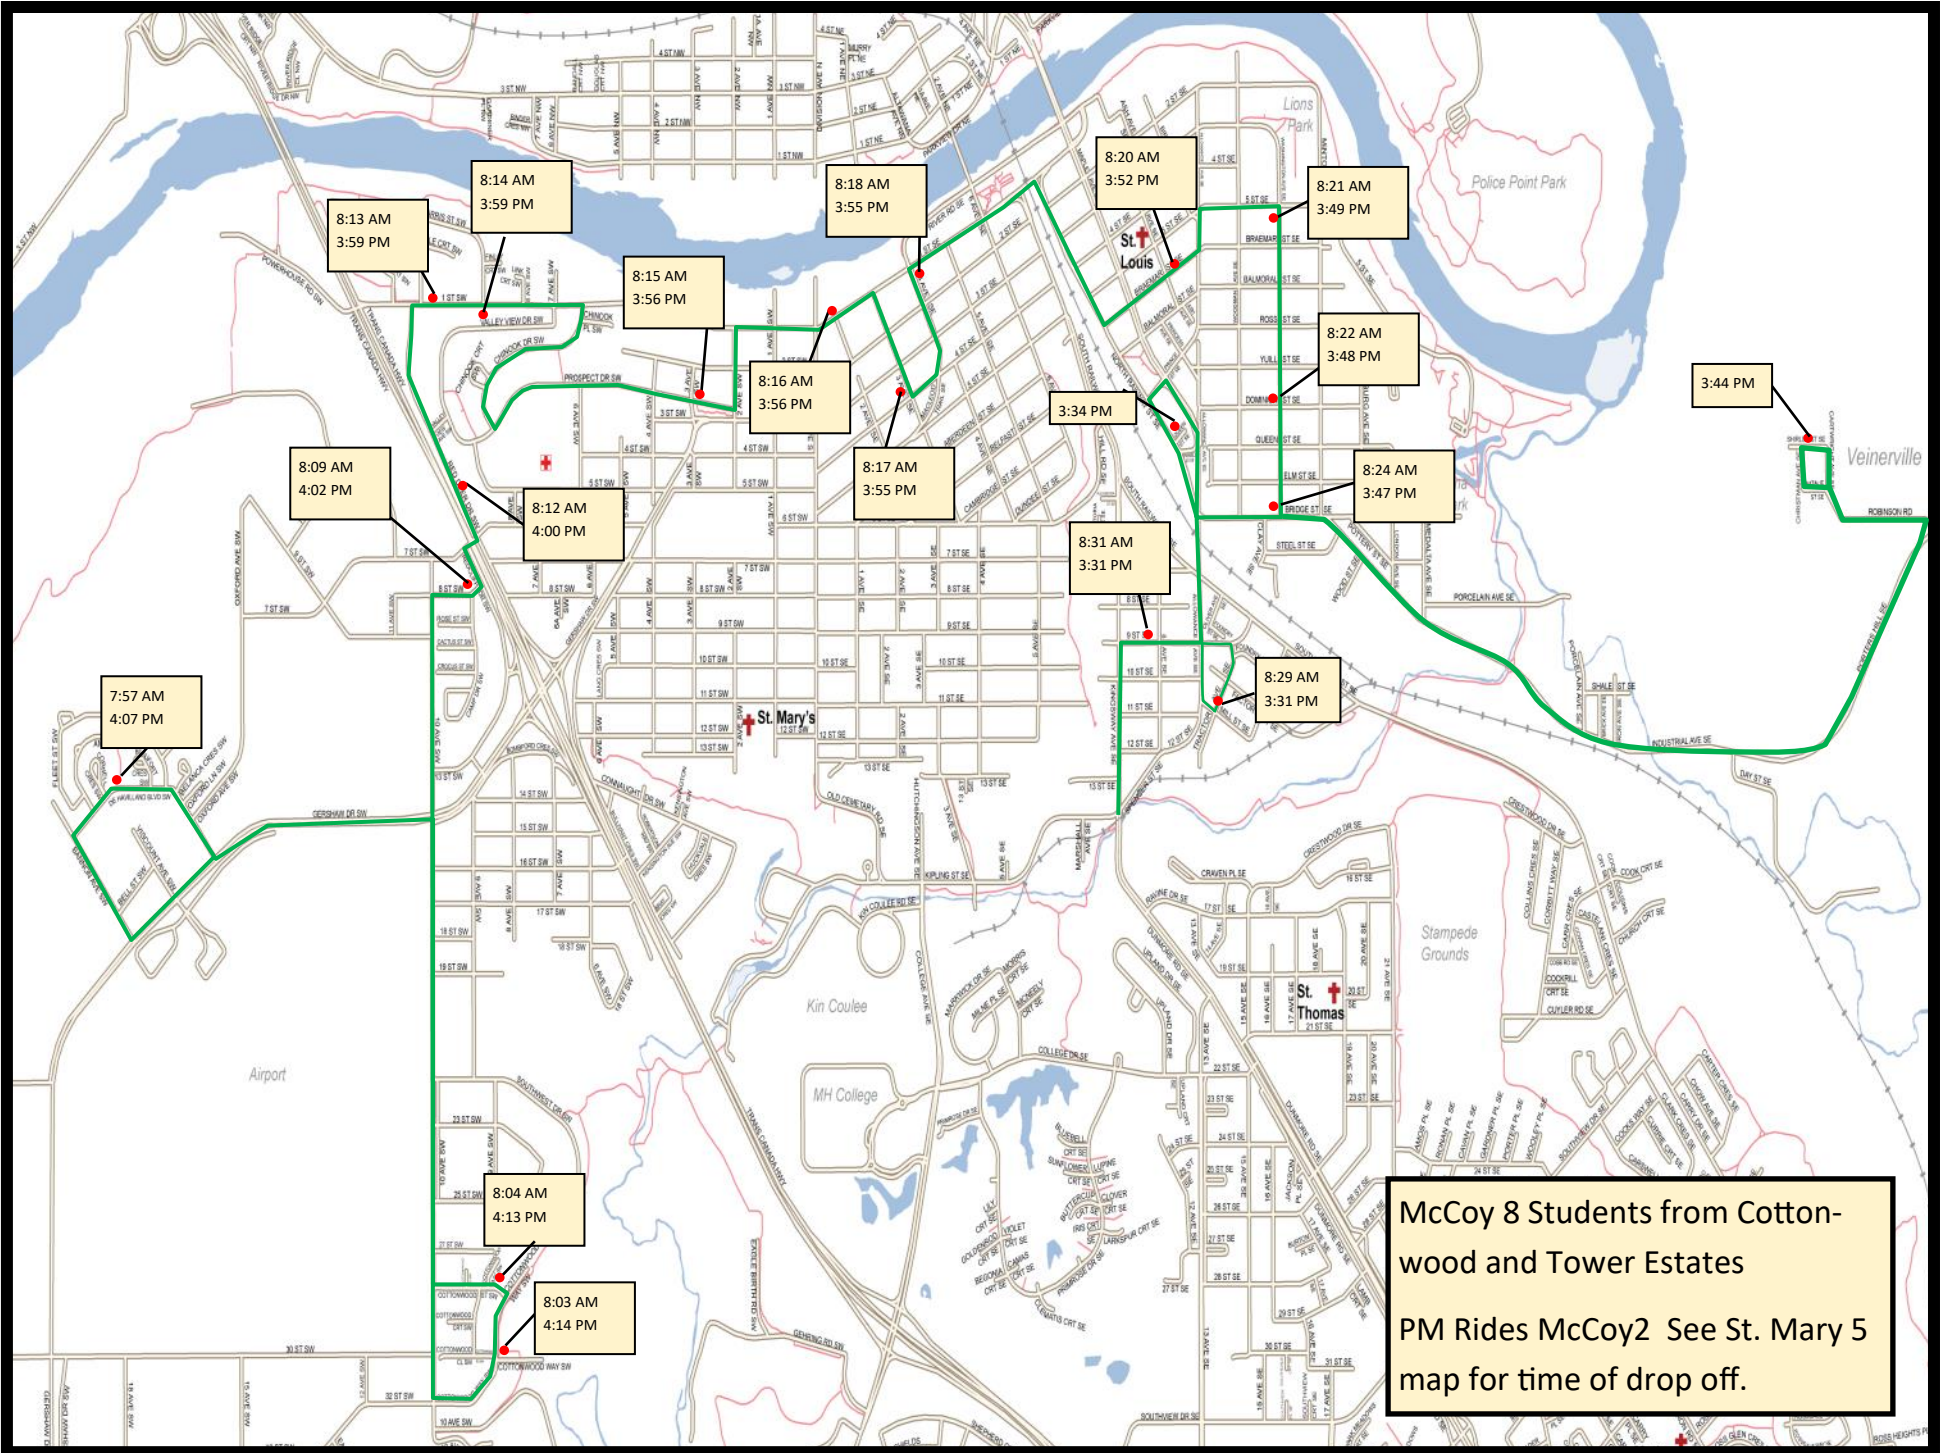

# St. Mary's 5

McCoy 8 Students from Cottonwood and Tower Estates  
PM Rides McCoy2 See St. Mary 5 map for time of drop off.