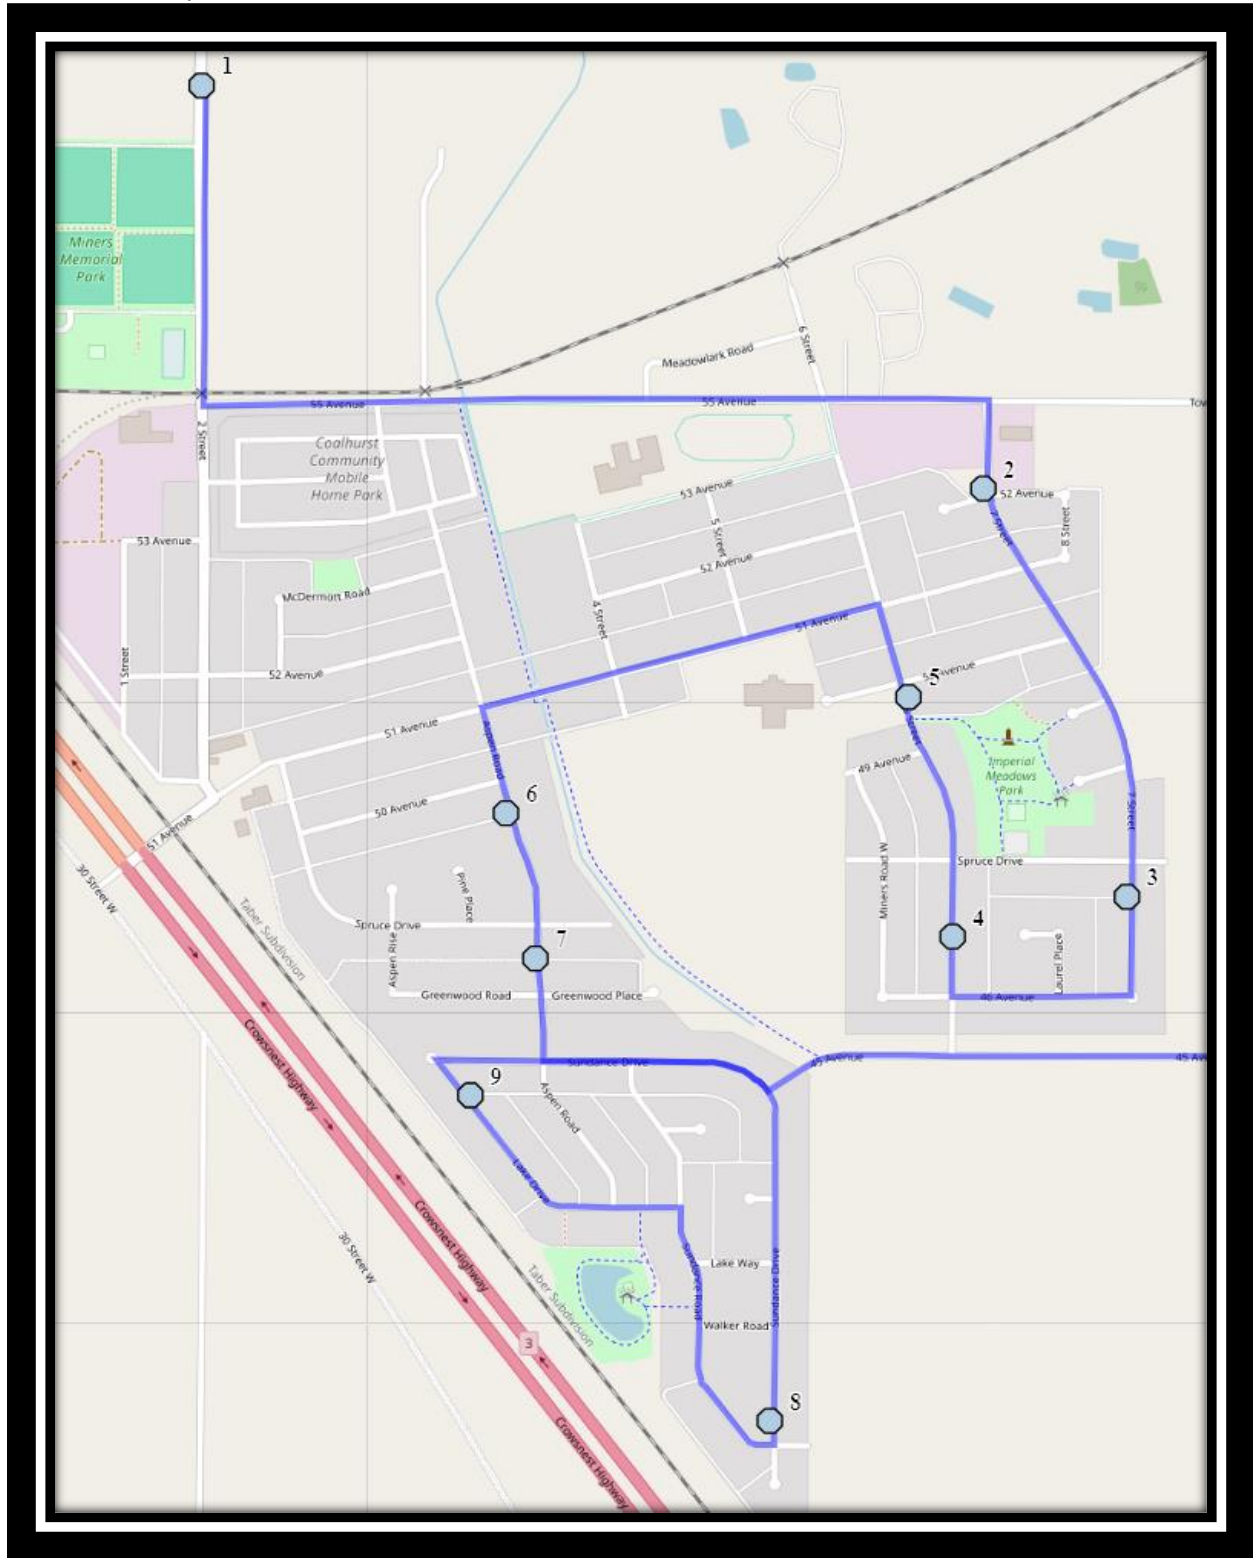

CFM Coalhurst

REVISED: May 17, 2024

EFFECTIVE: May 22, 2024

Catholic Central High East – 405 18 Street South – (403) 327-4596

St. Francis Middle School – 333 18 Street South – (403) 327-3402

Ecole St. Mary's – 422 20 Street South – (403) 327-3098

Please arrive 10 minutes before scheduled pick up and drop off times. Times shown may vary due to weather & traffic conditions.
Bus routes and maps are subject to change. For the most up-to-date version, visit www.southland.ca/lethbridge.