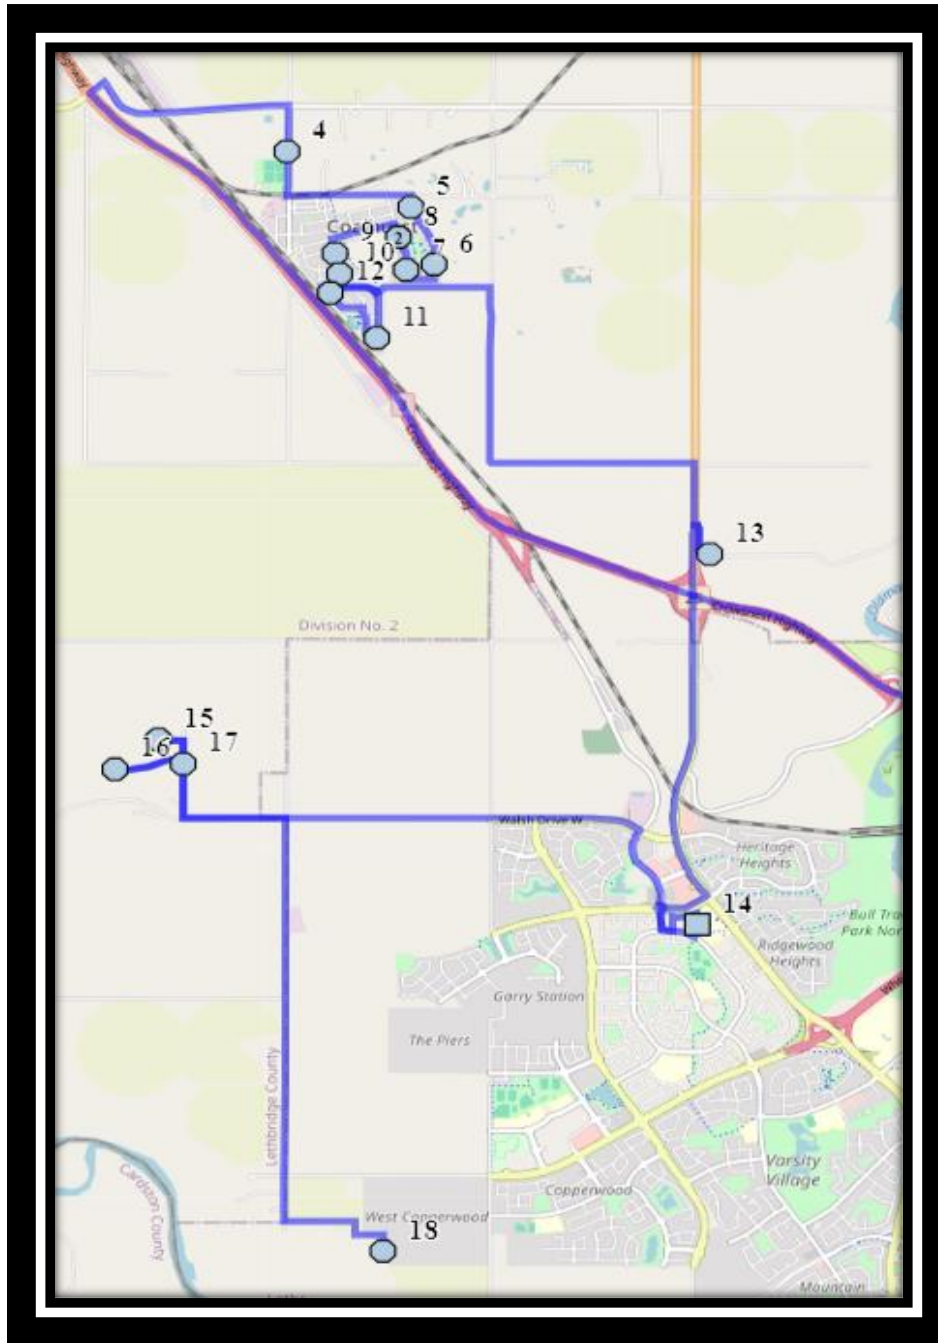

CFM Coalhurst

REVISED: May 17, 2024

EFFECTIVE: May 22, 2024

PM route combined with FLVT due to FLVT bell times. Alternate stop order.

Catholic Central High East – 405 18 Street South – (403) 327-4596

St. Francis Middle School – 333 18 Street South – (403) 327-3402

Ecole St. Mary's – 422 20 Street South – (403) 327-3098

Please arrive 10 minutes before scheduled pick up and drop off times. Times shown may vary due to weather & traffic conditions.
Bus routes and maps are subject to change. For the most up-to-date version, visit www.southland.ca/lethbridge.