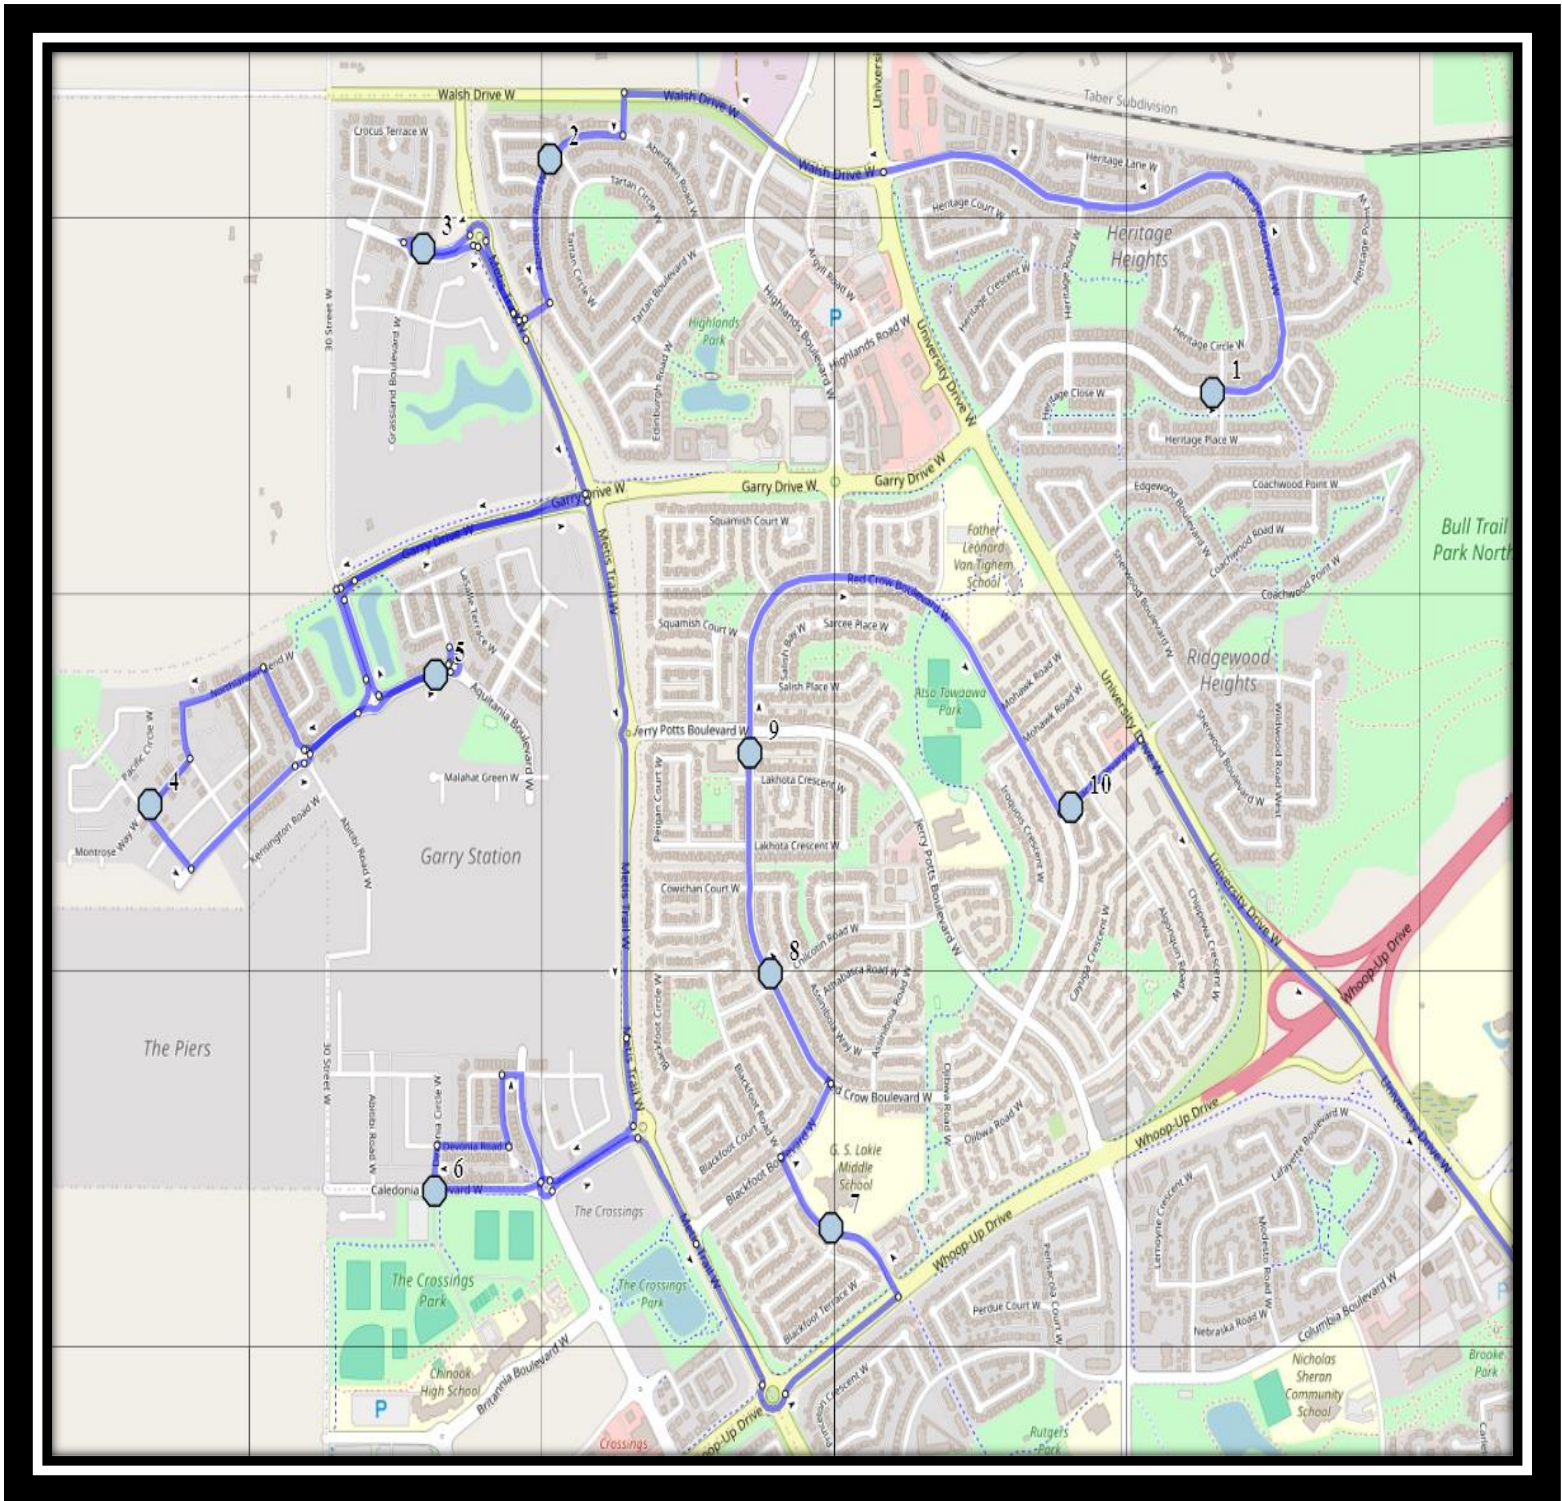

St. Pats W1

REVISED: June 11, 2024

EFFECTIVE: June 12, 2024

PM Route same direction as AM

St. Patrick Fine Arts – 80 Rivergreen Road West – (403) 327-4386

Please arrive 10 minutes before scheduled pick up and drop off times. Times shown may vary due to weather & traffic conditions.
Bus routes and maps are subject to change. For the most up-to-date version, visit www.southland.ca/lethbridge.