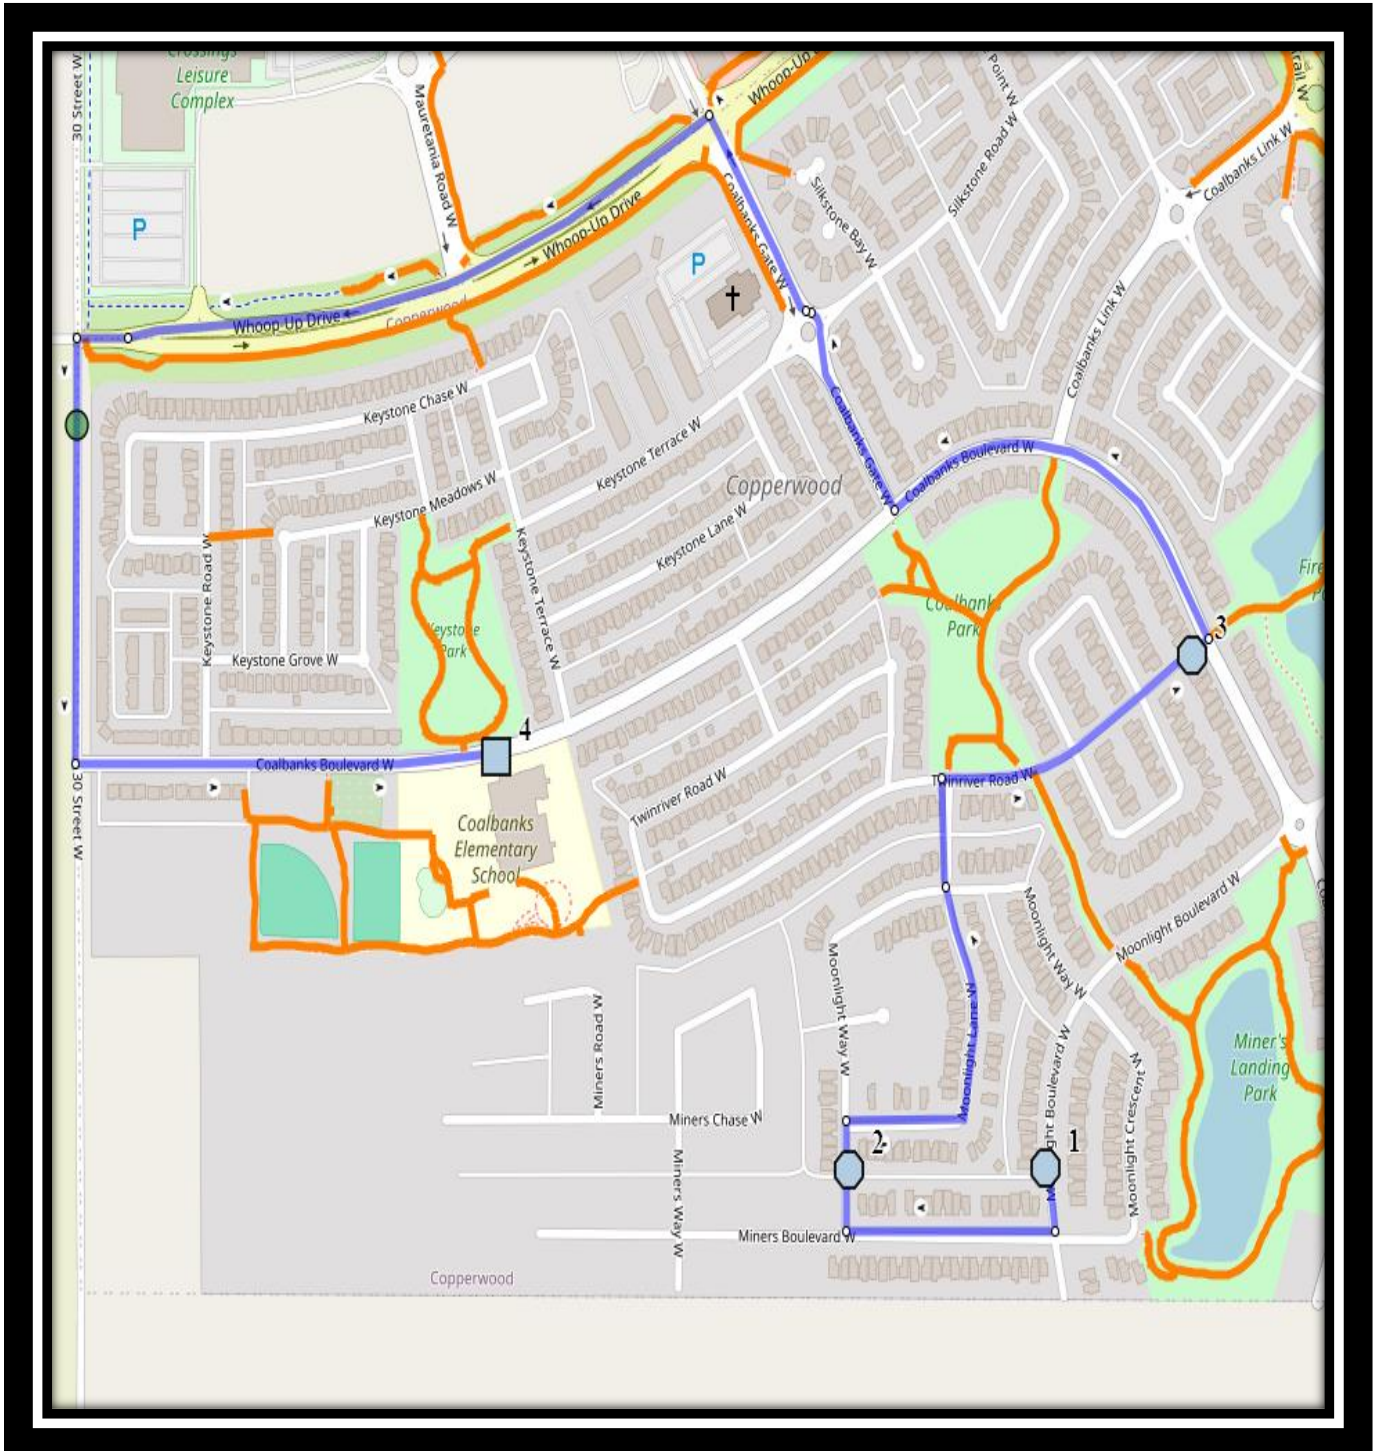

COALBANKS W1

REVISED: August 12, 2024

EFFECTIVE: September 3, 2024

PM Route same direction as AM

Coalbanks Elementary – 230 Coalbanks Blvd W – (403) 394-9076

Please arrive 10 minutes before scheduled pick up and drop off times. Times shown may vary due to weather & traffic conditions.
Bus routes and maps are subject to change. For the most up-to-date version, visit www.southland.ca/lethbridge.

COALBANKS W1

REVISED: August 12, 2024

EFFECTIVE: September 3, 2024

Monday – Friday

#1 - 8:07 AM - Moonlight Blvd West Southbound - north of Miners at alley

#2 - 8:10 AM - Moonlight Way West Northbound - north of Miners at alley

#3 - 3:51 PM - Moonlight Way West Northbound - north of Miners at alley

#4 - 3:54 PM - Twinriver Rd W before Coalbanks Blvd W

Friday Early Out

#1 - 12:07 PM - Coalbanks Elementary - 246 Coalbanks Blvd W

#2 - 12:11 PM - Moonlight Blvd West Southbound - north of Miners at alley

#3 - 12:13 PM - Moonlight Way West Northbound - north of Miners at alley

#4 - 12:16 PM - Twinriver Rd W before Coalbanks Blvd W

Coalbanks Elementary – 230 Coalbanks Blvd W – (403) 394-9076

Please arrive 10 minutes before scheduled pick up and drop off times. Times shown may vary due to weather & traffic conditions.
Bus routes and maps are subject to change. For the most up-to-date version, visit www.southland.ca/lethbridge.