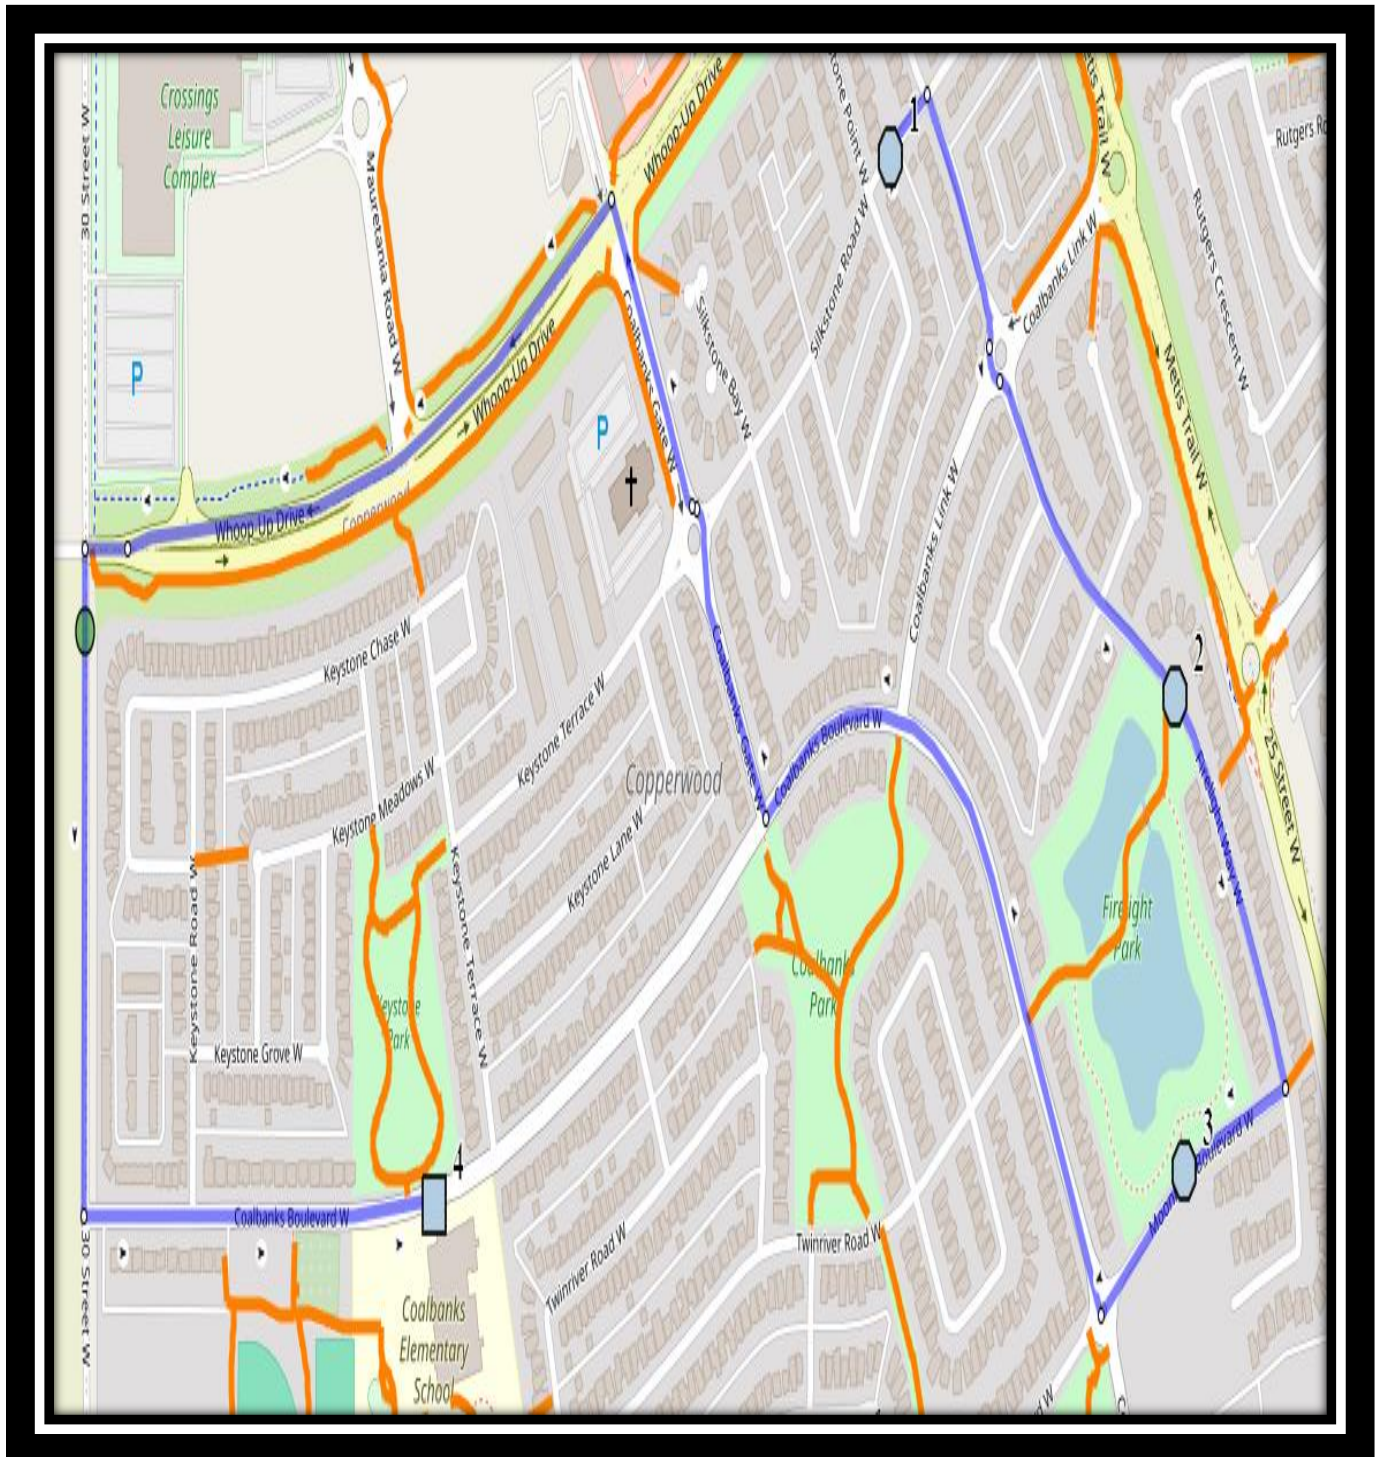

# COALBANKS W2

REVISED: August 12, 2024

EFFECTIVE: September 3, 2024

**PM Route same direction as AM**

## Monday – Friday

**#1 - 8:06 AM - Silkstone Road West Eastbound - east of Silkstone Cres at alley**

**#2 - 8:09 AM - Firelight Way West Southbound - south of Firelight Cres at park entrance**

**#3 - 8:11 AM - Firelight Way West Westbound - east of Coalbanks Blvd at park entrance**

**#4 - 3:54 PM - Firelight Way West Westbound - east of Coalbanks Blvd at park entrance**

**#4 - 12:16 PM - Firelight Way West Westbound - east of Coalbanks Blvd at park entrance**

**Coalbanks Elementary – 230 Coalbanks Blvd W – (403) 394-9076**

Please arrive 10 minutes before scheduled pick up and drop off times. Times shown may vary due to weather & traffic conditions.