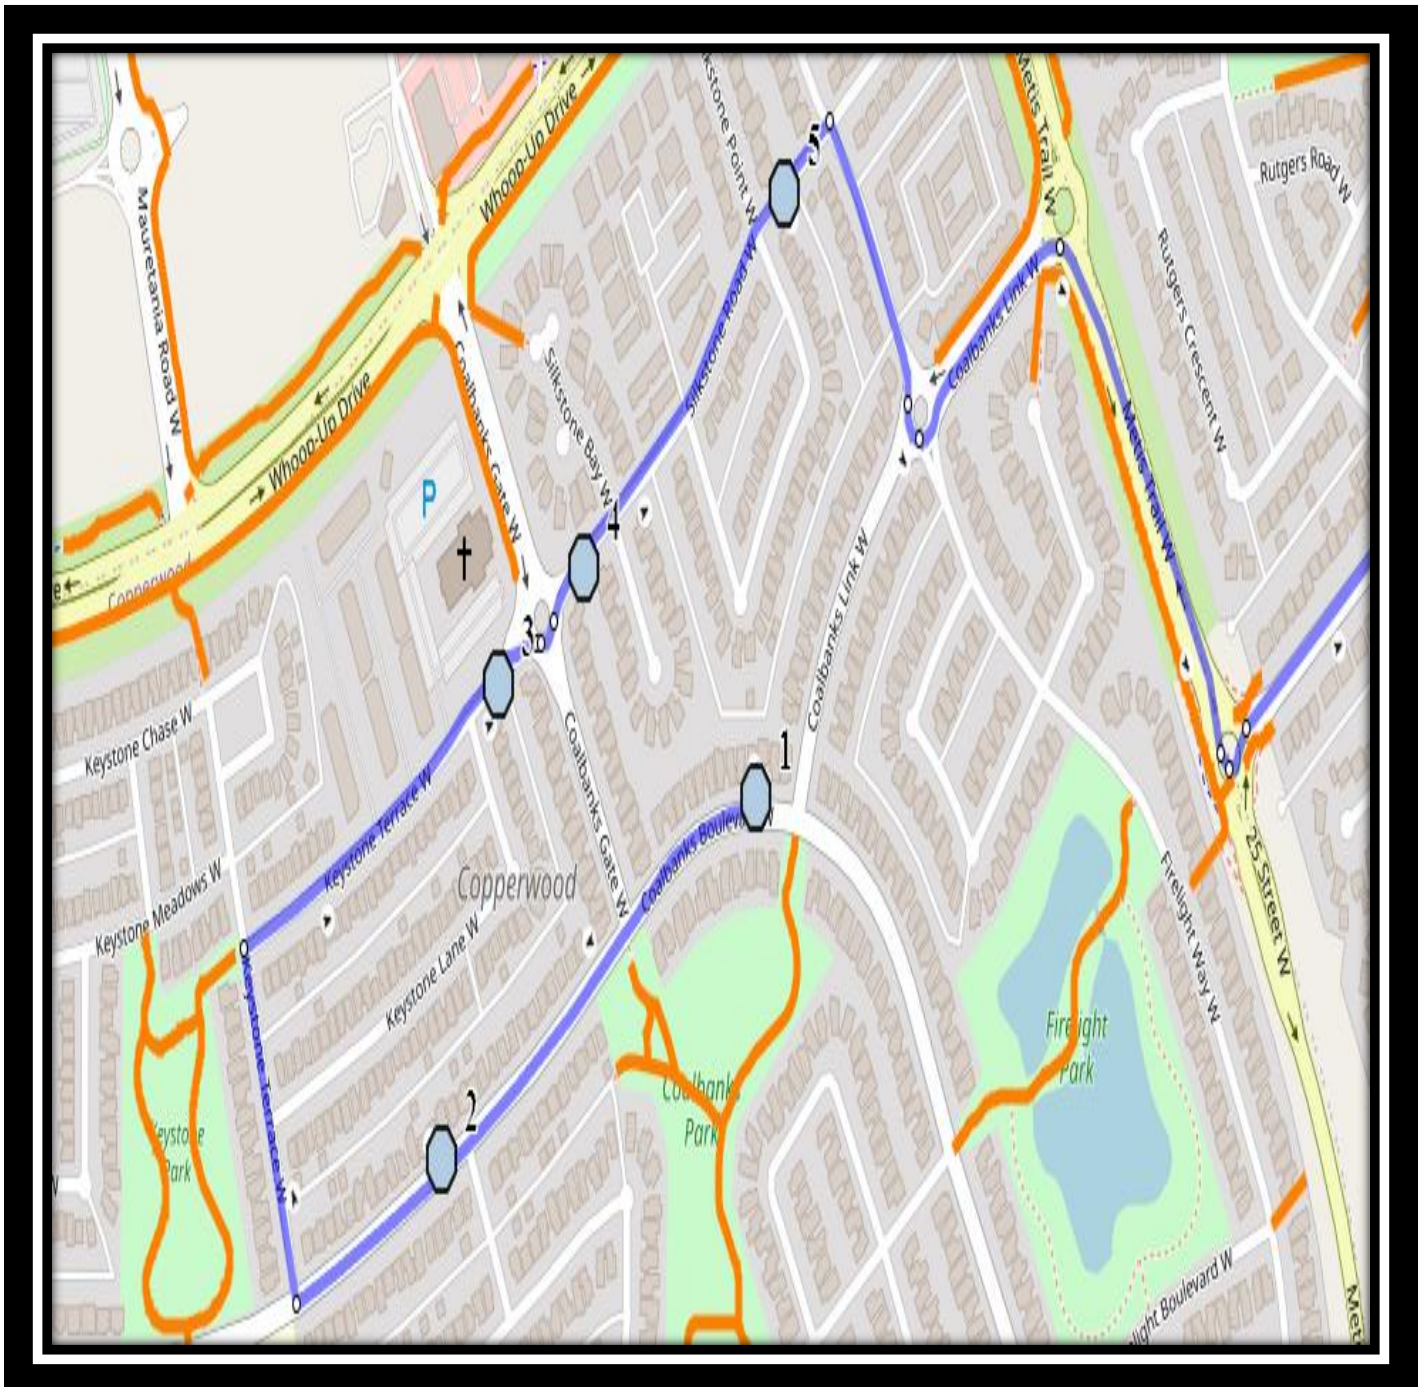

Fairbairn W1

REVISED: August 12, 2024

EFFECTIVE: September 3, 2024

PM Route Same Direction as AM

Senator Joyce Fairbairn – 301 Rocky Mountain Blvd West – (403) 381-2977

Please arrive 10 minutes before scheduled pick up and drop off times. Times shown may vary due to weather & traffic conditions.
Bus routes and maps are subject to change. For the most up-to-date version, visit www.southland.ca/lethbridge.

Fairbairn W1

REVISED: August 12, 2024

EFFECTIVE: September 3, 2024

Monday – Friday

#1 - 8:25 AM - Coalbanks Blvd West Westbound - west of Coalbanks Link at power boxes

#2 - 8:27 AM - Coalbanks Blvd West Westbound - west of Twin River at lamp post

#3 - 8:29 AM - Keystone Terrace West Eastbound - east of Keystone Ln at alley

#4 - 8:30 AM - Silkstone Road West Eastbound - east of Coalbanks Gate at mailbox

#5 - 8:32 AM - Silkstone Road West Eastbound - east of Silkstone Cres at alley

#3 - 4:02 PM - Coalbanks Blvd West Westbound - west of Twin River at lamp post

#4 - 4:04 PM - Keystone Terrace West Eastbound - east of Keystone Ln at alley

#5 - 4:05 PM - Silkstone Road West Eastbound - east of Coalbanks Gate at mailbox