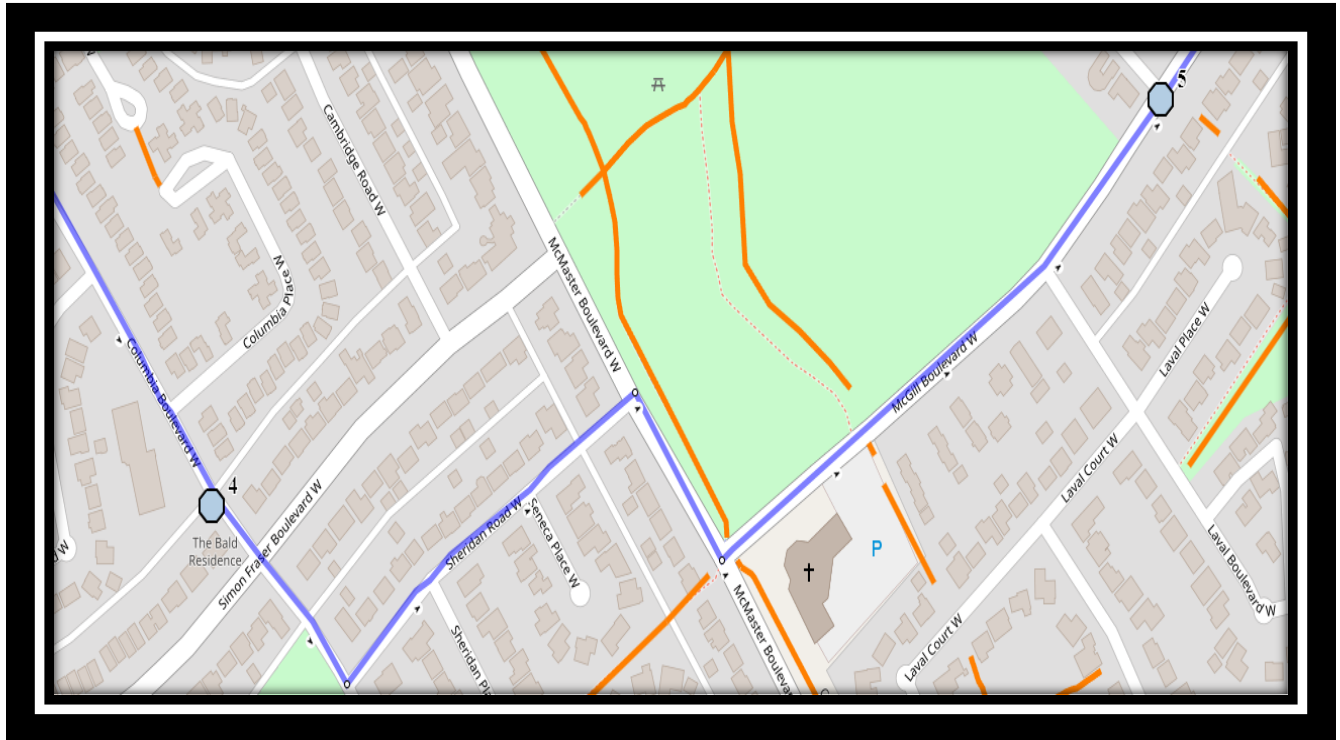

Fairbairn W4

REVISED: August 12, 2024

EFFECTIVE: September 3, 2024

Senator Joyce Fairbairn – 301 Rocky Mountain Blvd West – (403) 381-2977

Please arrive 10 minutes before scheduled pick up and drop off times. Times shown may vary due to weather & traffic conditions.

Bus routes and maps are subject to change. For the most up-to-date version, visit www.southland.ca/lethbridge.