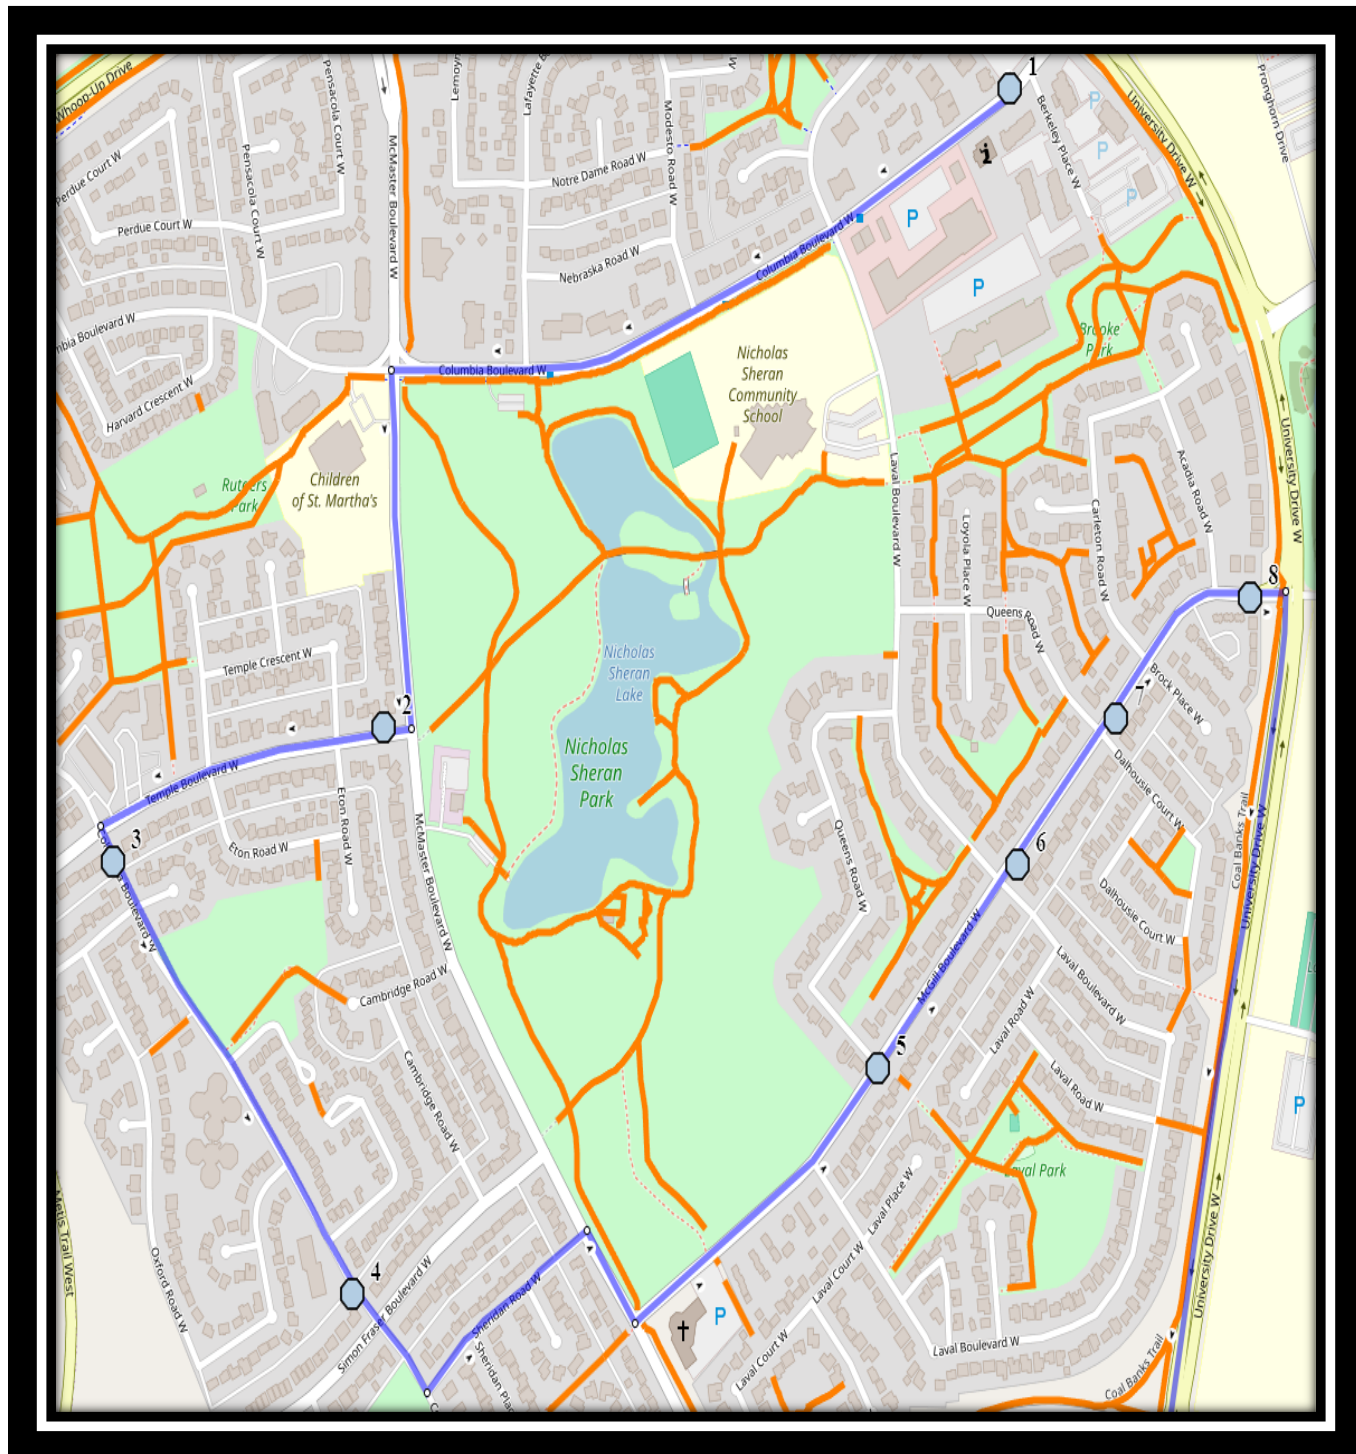

Fairbairn W4

REVISED: August 12, 2024

EFFECTIVE: September 3, 2024

PM Route same as AM

Senator Joyce Fairbairn – 301 Rocky Mountain Blvd West – (403) 381-2977

Please arrive 10 minutes before scheduled pick up and drop off times. Times shown may vary due to weather & traffic conditions.
Bus routes and maps are subject to change. For the most up-to-date version, visit www.southland.ca/lethbridge.

Fairbairn W4

REVISED: August 12, 2024

EFFECTIVE: September 3, 2024

Senator Joyce Fairbairn – 301 Rocky Mountain Blvd West – (403) 381-2977

Please arrive 10 minutes before scheduled pick up and drop off times. Times shown may vary due to weather & traffic conditions.

Fairbairn W4

REVISED: August 12, 2024

EFFECTIVE: September 3, 2024

Monday – Friday

- #1 - 8:21 AM - Columbia Blvd W Westbound - west edge of church lot
- #2 - 8:25 AM - Temple Blvd West Westbound - west of McMaster before driveway
- #3 - 8:27 AM - Columbia Blvd West Southbound - south of Temple Blvd at alley
- #4 - 8:29 AM - Columbia Blvd West Southbound - north of Simon Fraser at alley
- #5 - 8:32 AM - McGill Blvd W - at intersection with Queens Rd at walkway
- #6 - 8:33 AM - McGill Blvd W Eastbound - east of Laval Blvd at intersection
- #7 - 8:34 AM - McGill Blvd W - east of Dalhousie Ct at intersection
- #8 - 8:35 AM - McGill Blvd W - at walkway to townhouses
- #9 - 8:40 AM - Senator Joyce Fairbairn - 301 Rocky Mountain Blvd

Fairbairn W4

REVISED: August 12, 2024

EFFECTIVE: September 3, 2024

Friday Early Out

#1 - 11:43 AM - Senator Joyce Fairbairn - 301 Rocky Mountain Blvd

#2 - 11:52 AM - Columbia Blvd W Westbound - west edge of church lot