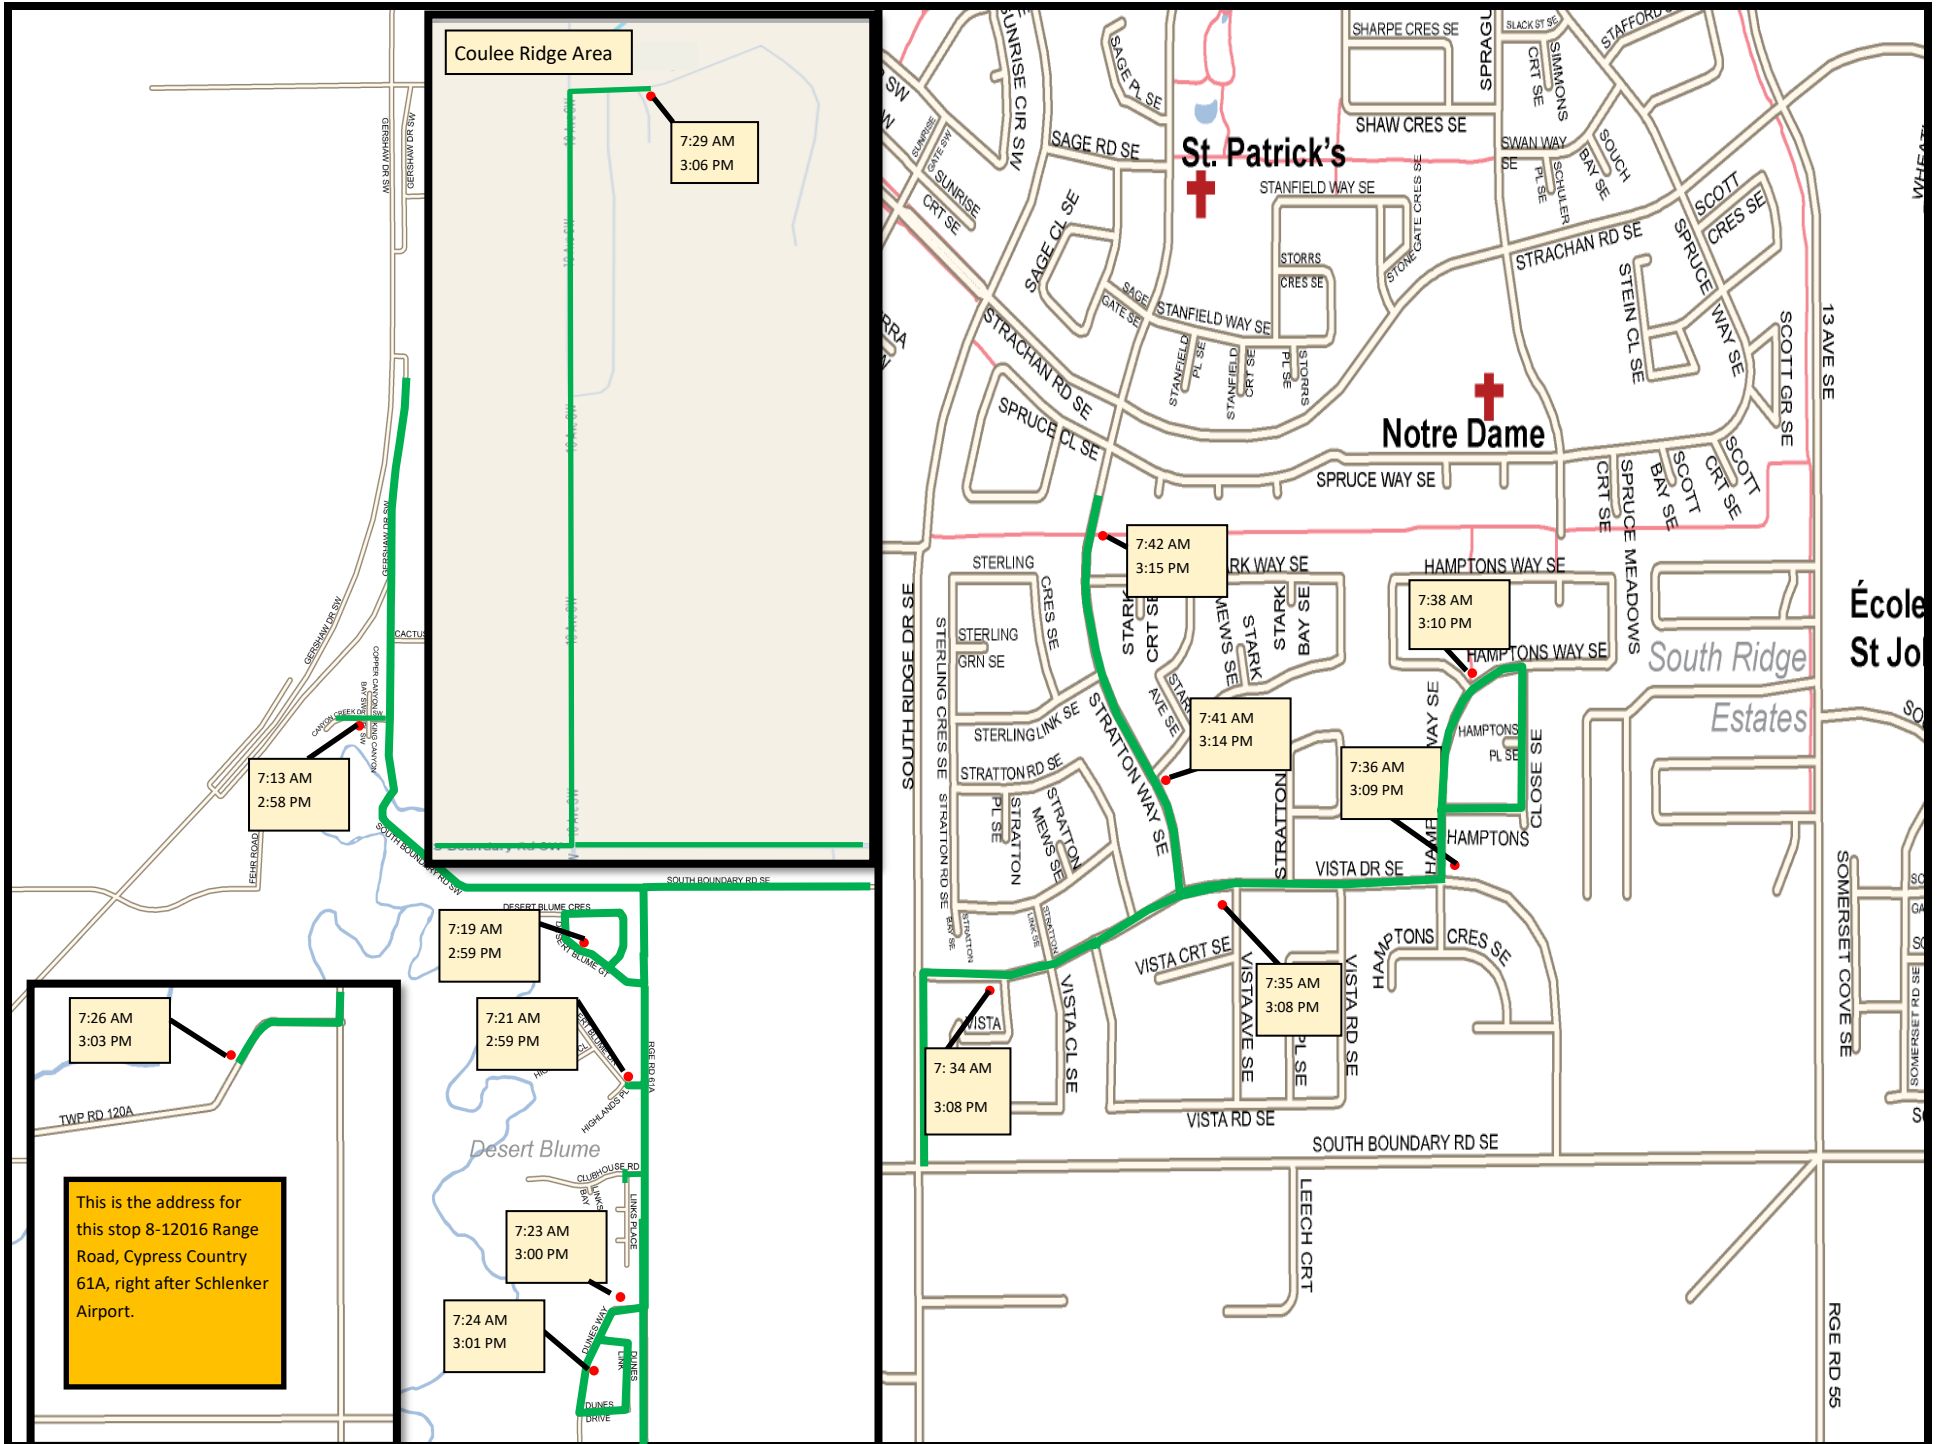

# McCoy 4

This is the address for this stop 8-12016 Range Road, Cypress Country 61A, right after Schlenker Airport.