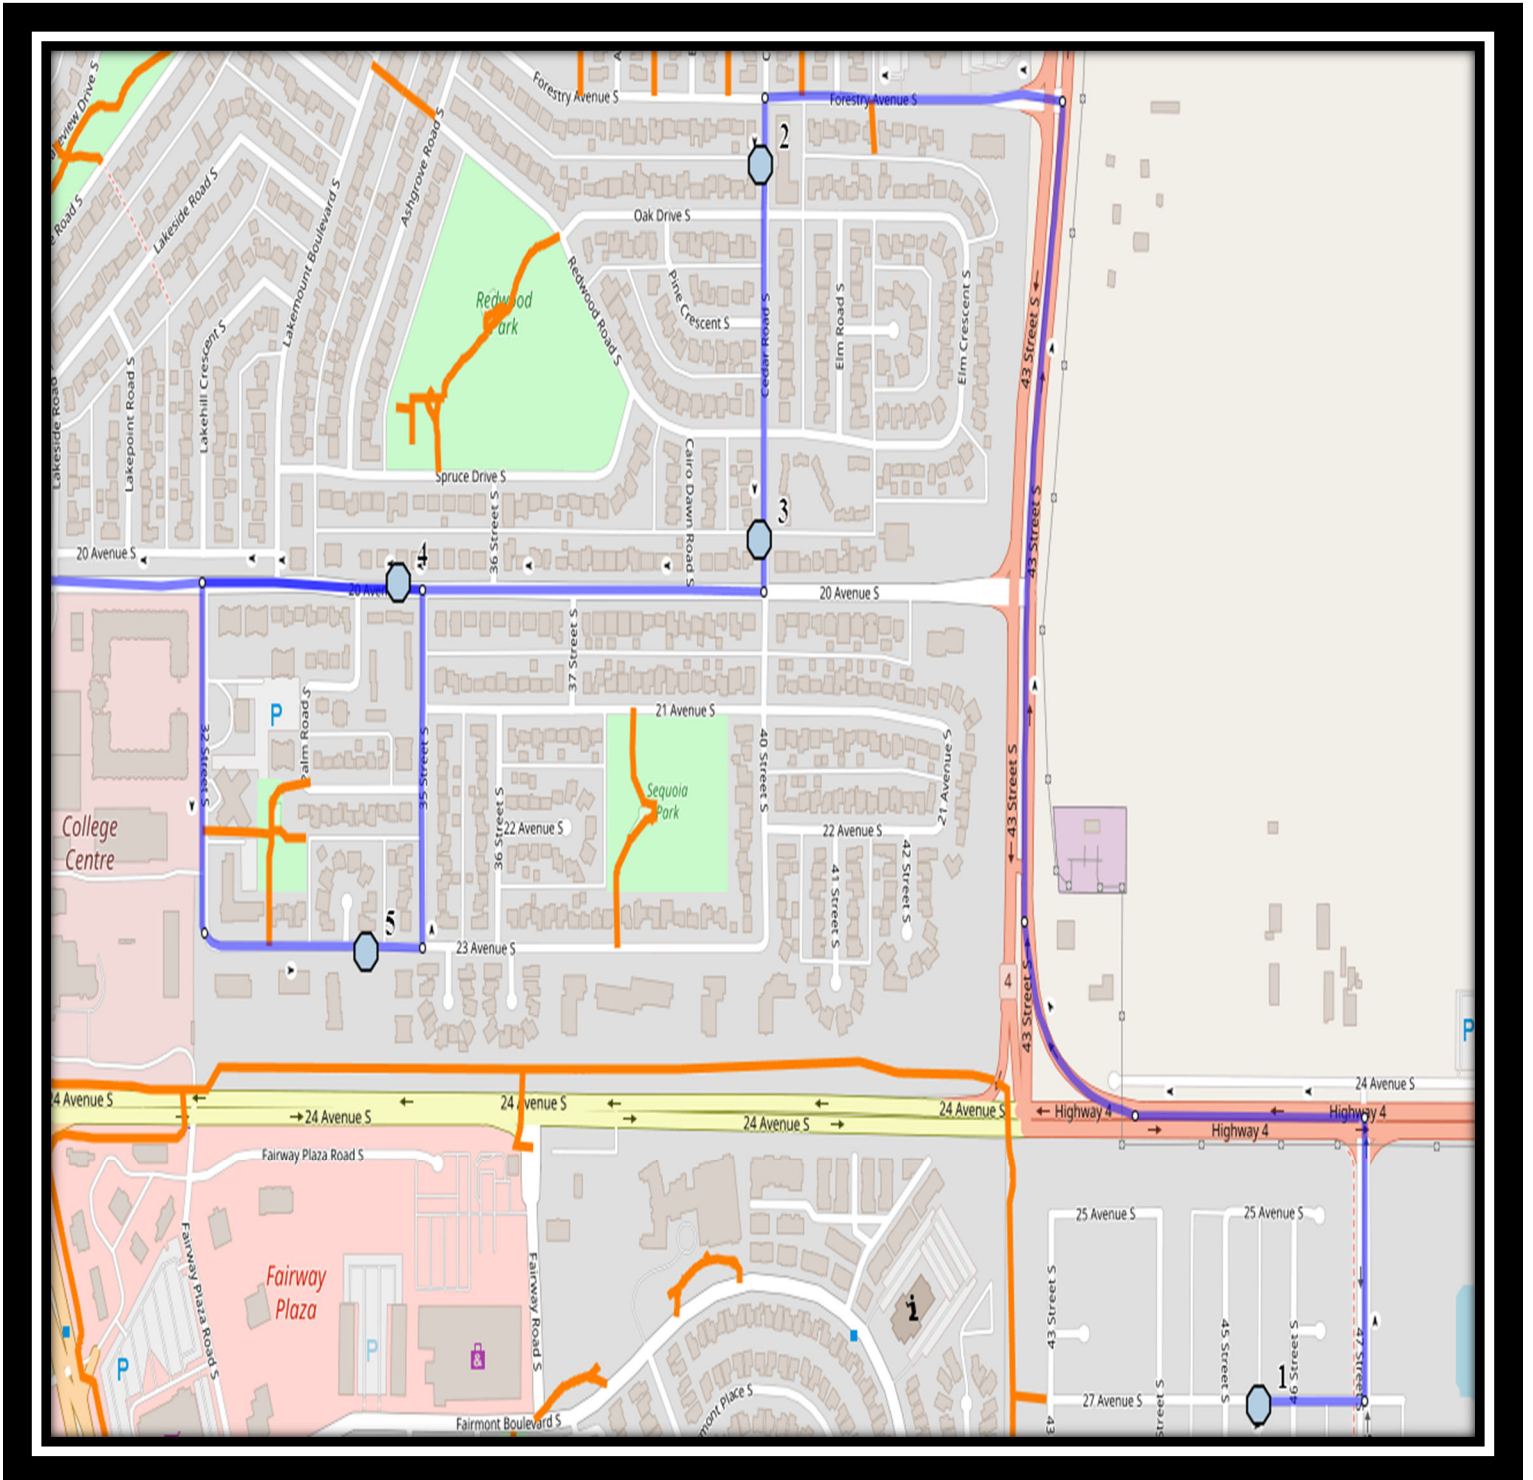

Paterson S6

REVISED: August 12, 2024

EFFECTIVE: September 3, 2024

AM Route – PM Reverse Order

Gilbert Paterson Middle School – 2109 12 Ave South – (403) 329-0125

Please arrive 10 minutes before scheduled pick up and drop off times. Times shown may vary due to weather & traffic conditions.

Bus routes and maps are subject to change. For the most up-to-date version, visit www.southland.ca/lethbridge.