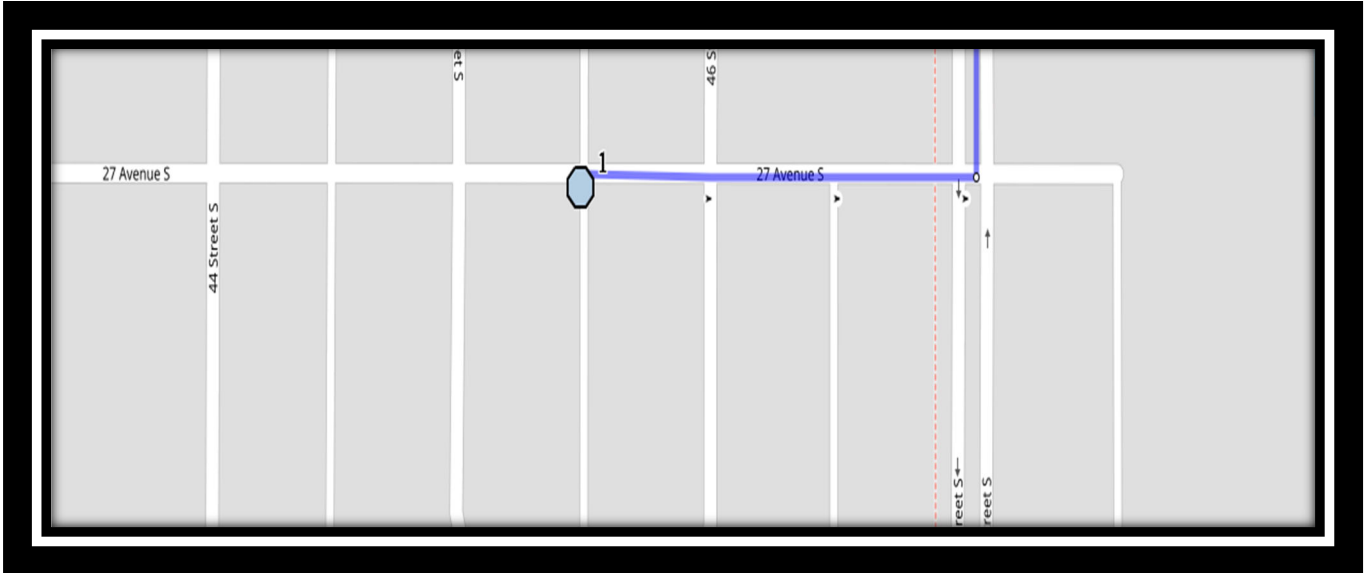

Paterson S6

REVISED: August 12, 2024

EFFECTIVE: September 3, 2024

Gilbert Paterson Middle School – 2109 12 Ave South – (403) 329-0125

Please arrive 10 minutes before scheduled pick up and drop off times. Times shown may vary due to weather & traffic conditions.

Bus routes and maps are subject to change. For the most up-to-date version, visit www.southland.ca/lethbridge.