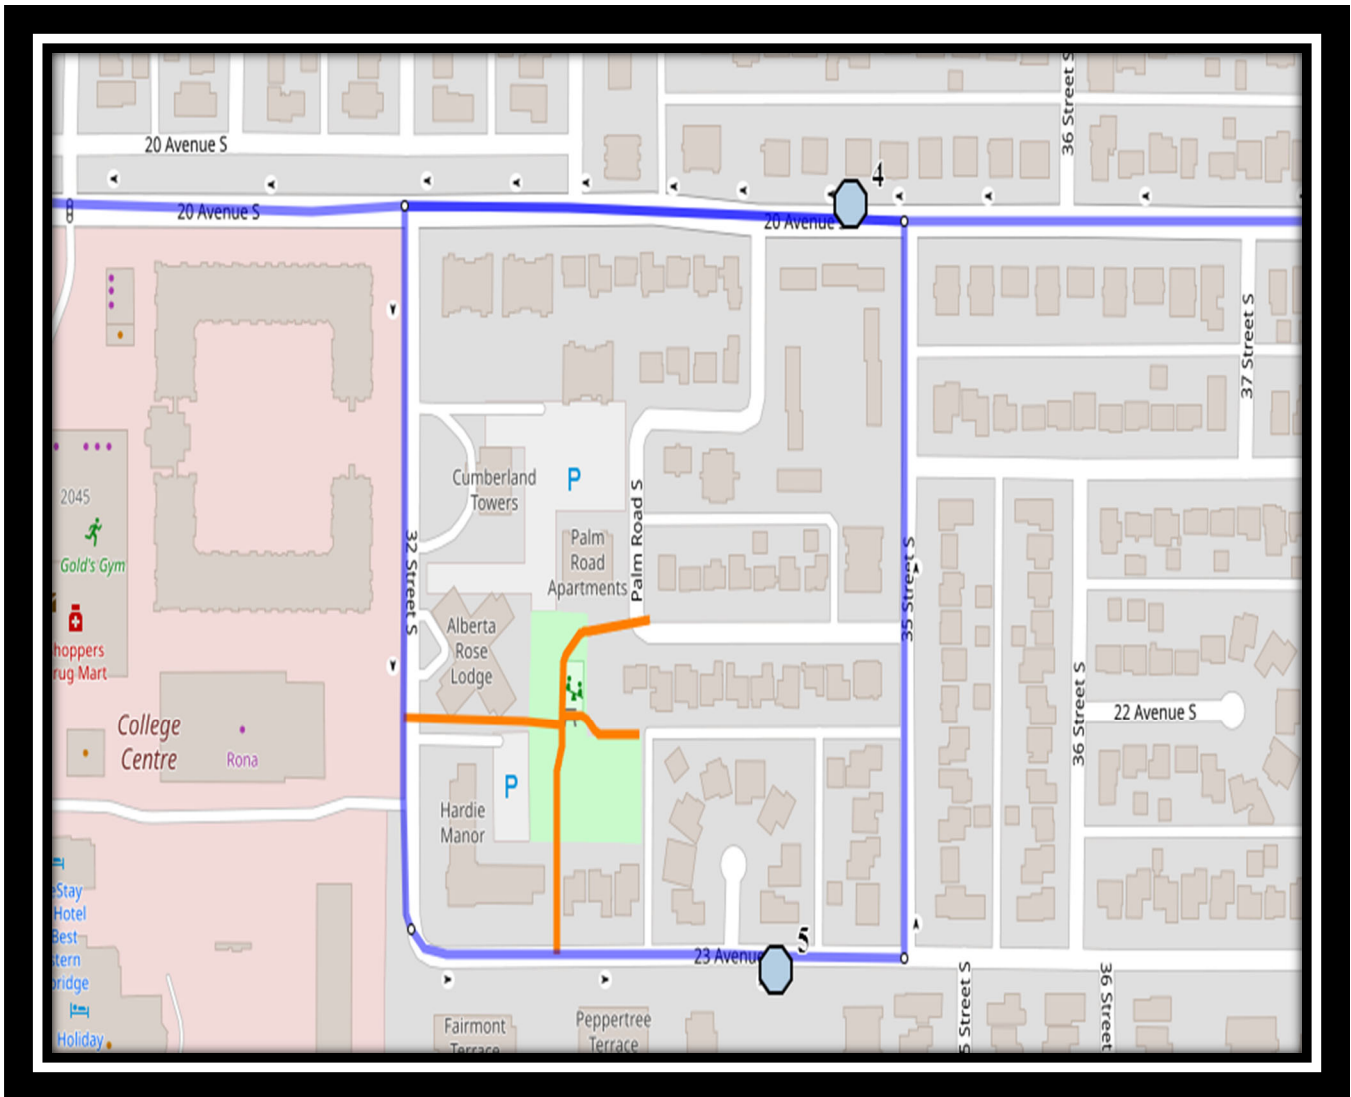

Paterson S6

REVISED: August 12, 2024

EFFECTIVE: September 3, 2024

Gilbert Paterson Middle School – 2109 12 Ave South – (403) 329-0125

Please arrive 10 minutes before scheduled pick up and drop off times. Times shown may vary due to weather & traffic conditions.

Bus routes and maps are subject to change. For the most up-to-date version, visit www.southland.ca/lethbridge.