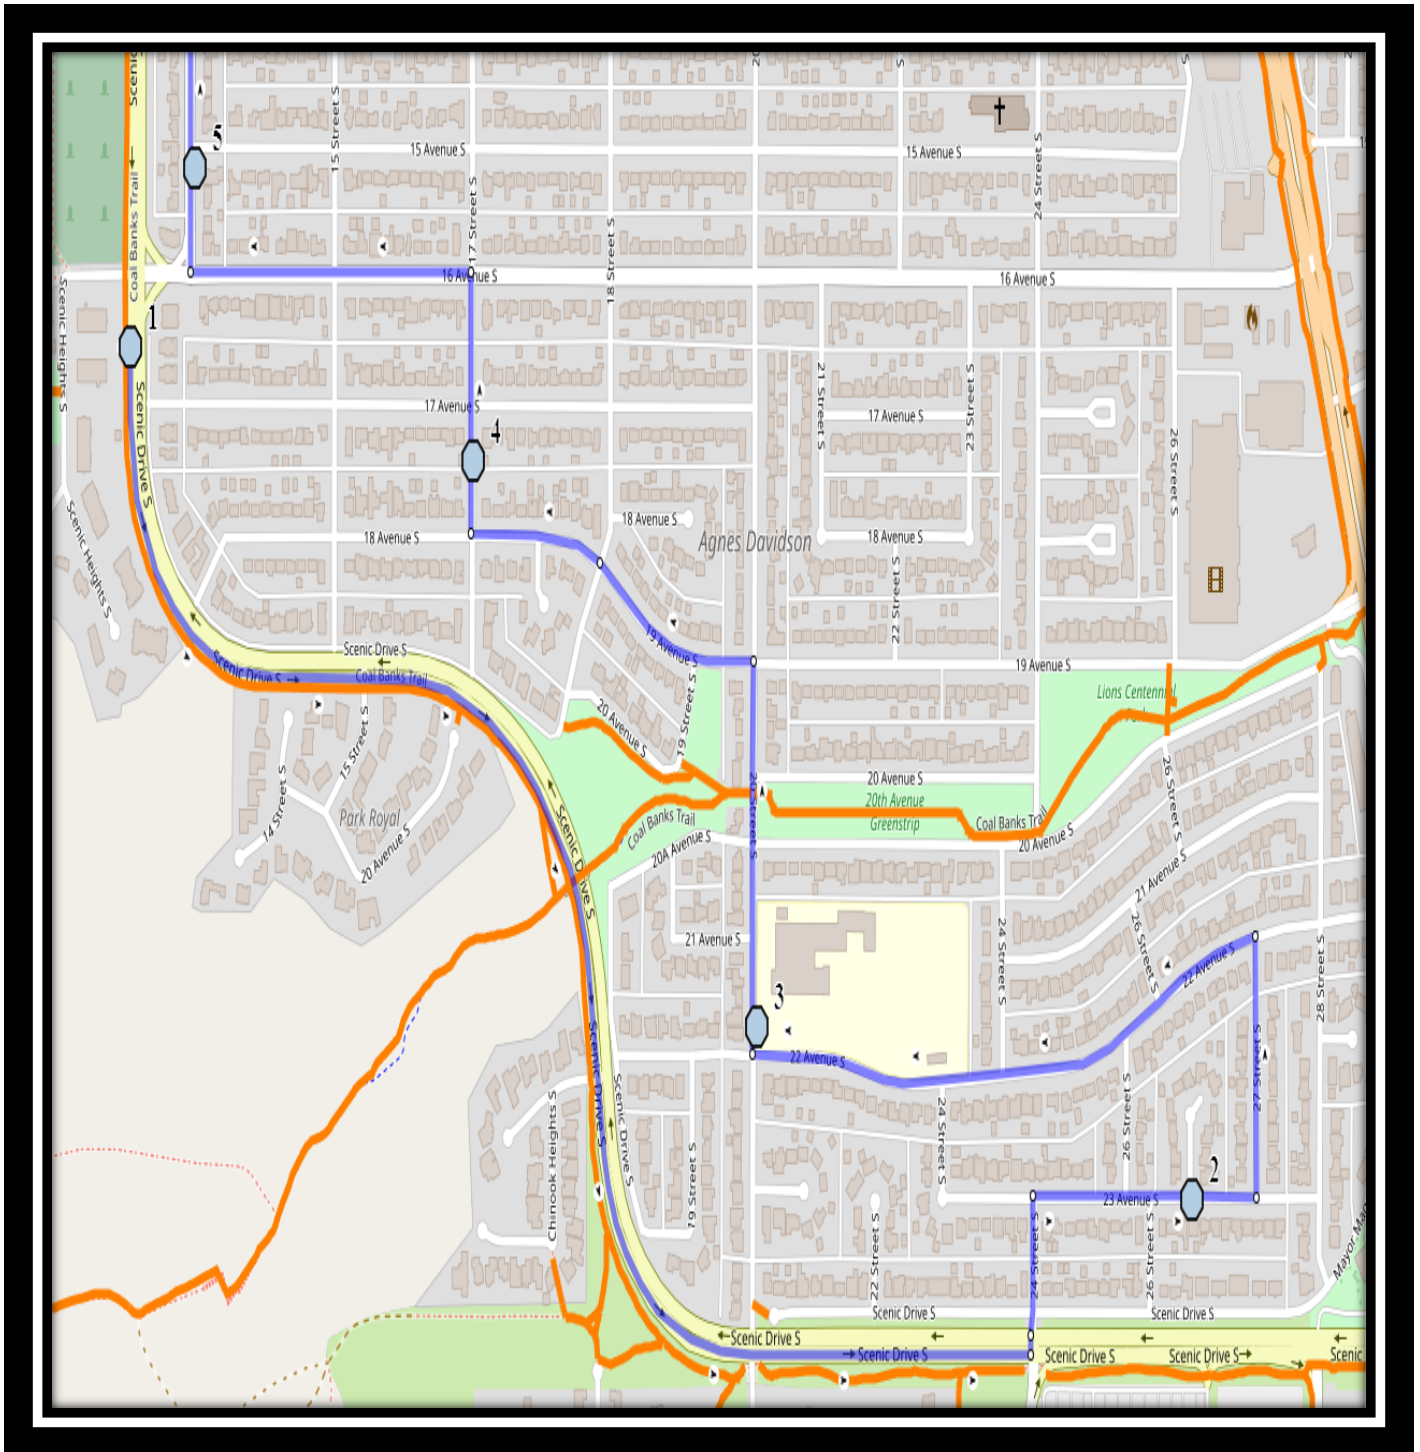

Paterson S7

REVISED: August 12, 2024

EFFECTIVE: September 3, 2024

Gilbert Paterson Middle School – 2109 12 Ave South – (403) 329-0125

Please arrive 10 minutes before scheduled pick up and drop off times. Times shown may vary due to weather & traffic conditions.

Bus routes and maps are subject to change. For the most up-to-date version, visit www.southland.ca/lethbridge.