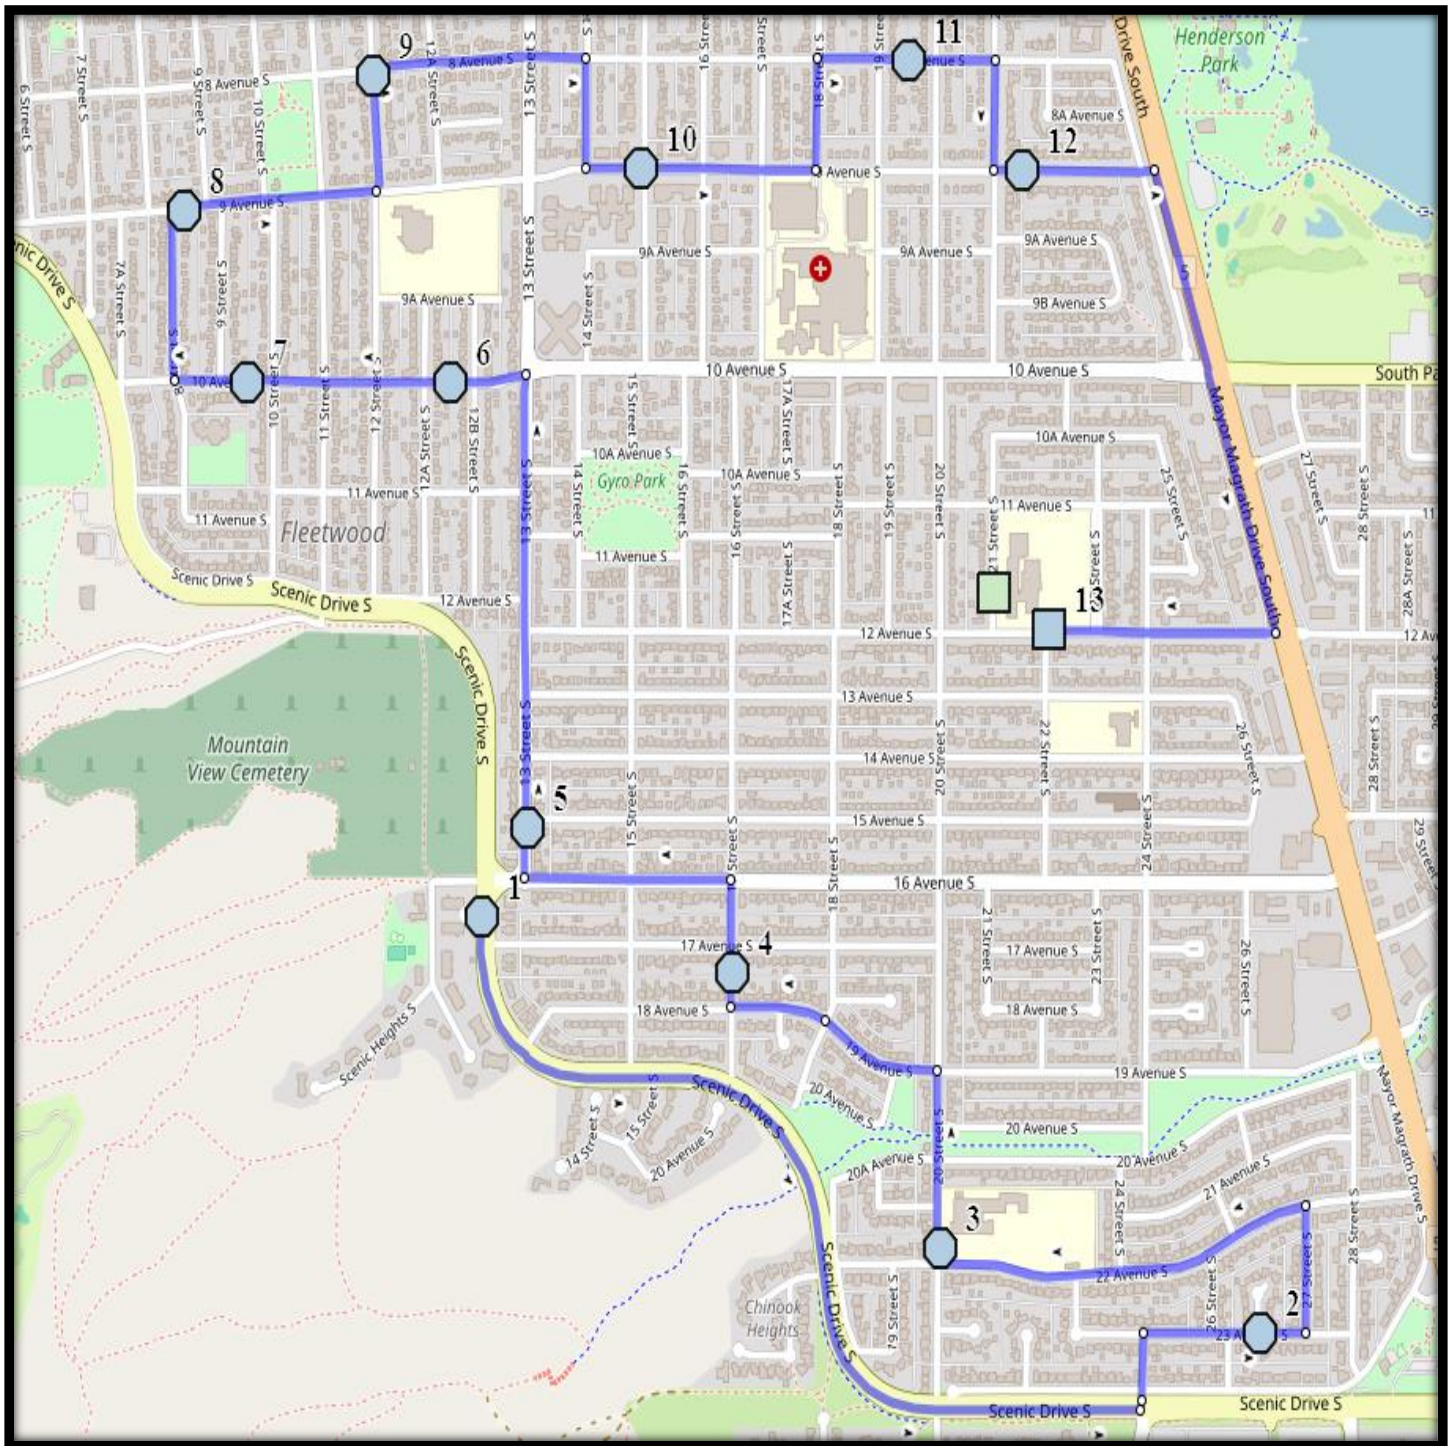

Paterson S7

REVISED: August 12, 2024

EFFECTIVE: September 3, 2024

PM Route same order as AM

Gilbert Paterson Middle School – 2109 12 Ave South – (403) 329-0125

Please arrive 10 minutes before scheduled pick up and drop off times. Times shown may vary due to weather & traffic conditions.

#2 - 7:25 AM - 23 Ave S after 26A St S

#3 - 7:27 AM - 20 Street South Northbound - north of 22 Ave S at intersection

#4 - 7:29 AM - 17 St S - south of 17 Ave at alley

#5 - 7:31 AM - 13 Street South - South of 15 Ave at intersection

- #2 - 11:50 AM - Scenic Drive South - south of 16 Ave S at Turnout

- #3 - 11:53 AM - 23 Ave S after 26A St S

- #4 - 11:55 AM - 20 Street South Northbound - north of 22 Ave S at intersection

- #5 - 11:57 AM - 17 St S - south of 17 Ave at alley