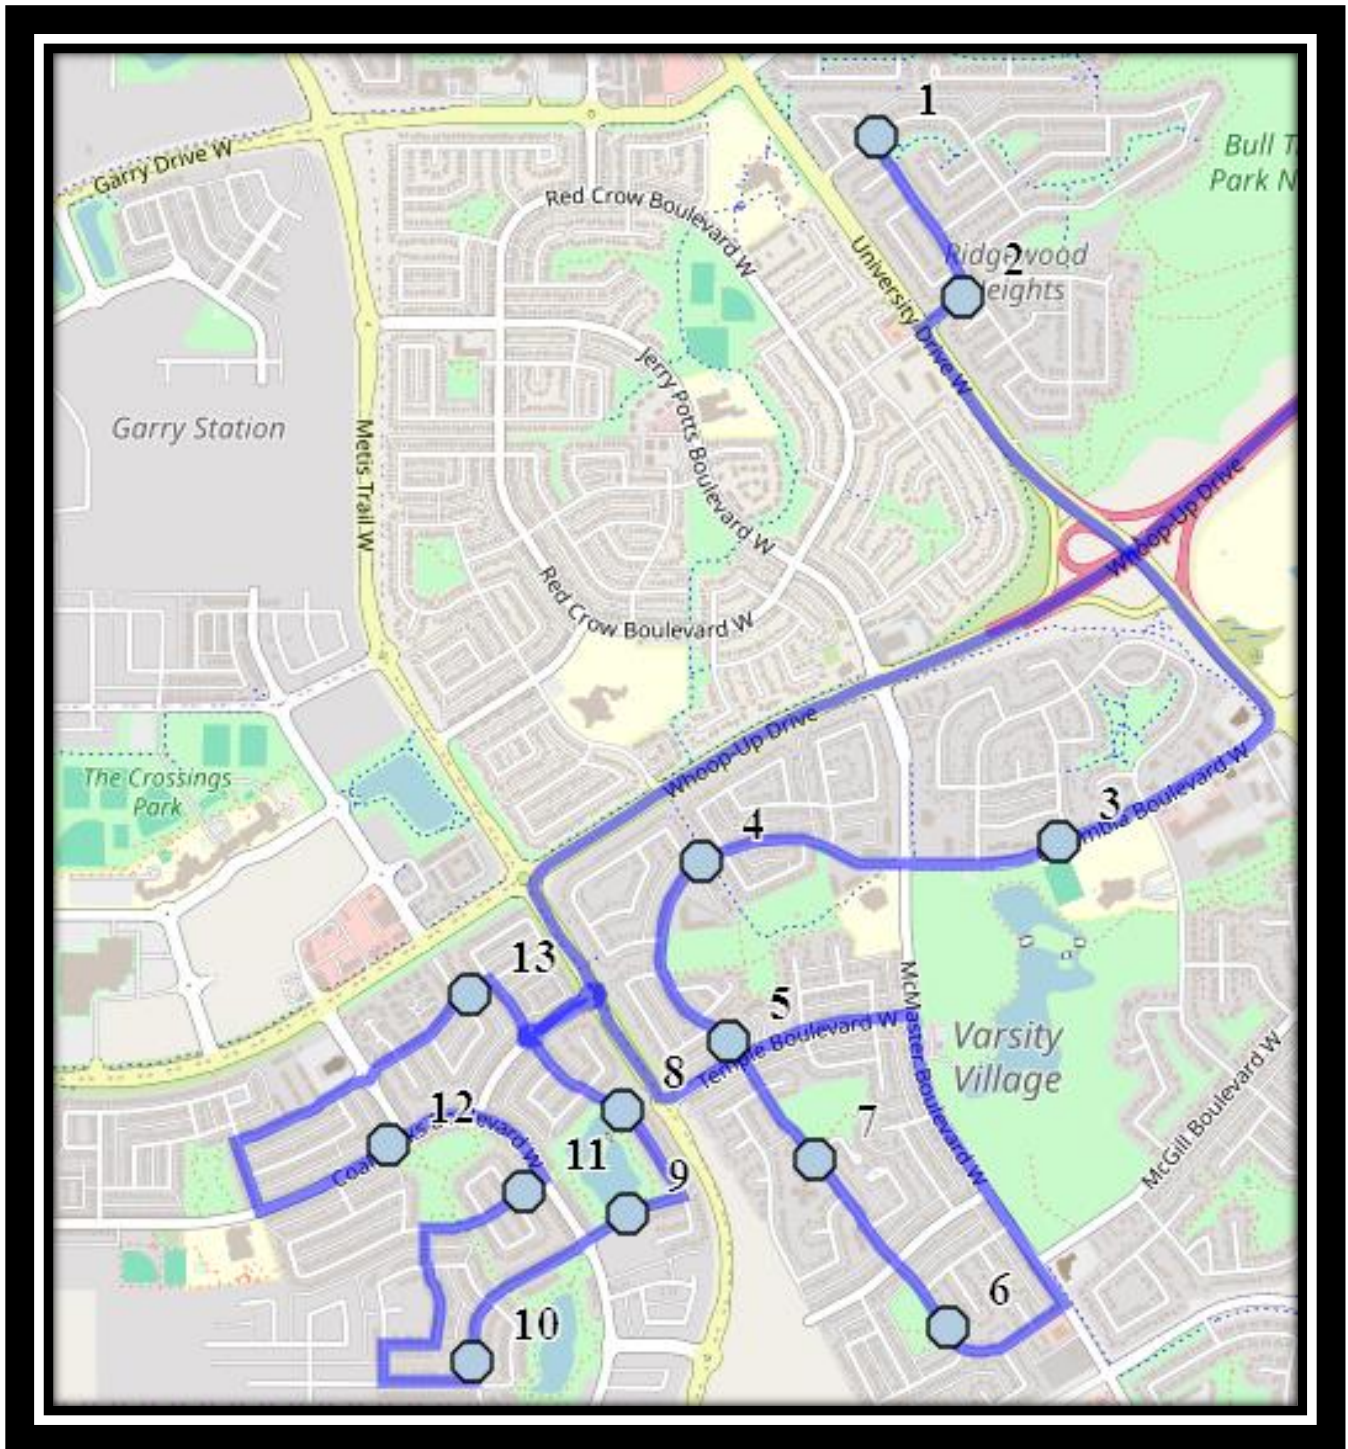

Paterson W2

REVISED: August 12, 2024

EFFECTIVE: September 3, 2024

PM Route reverse order

Gilbert Paterson Middle School – 2109 12 Ave South – (403) 329-0125

Please arrive 10 minutes before scheduled pick up and drop off times. Times shown may vary due to weather & traffic conditions.