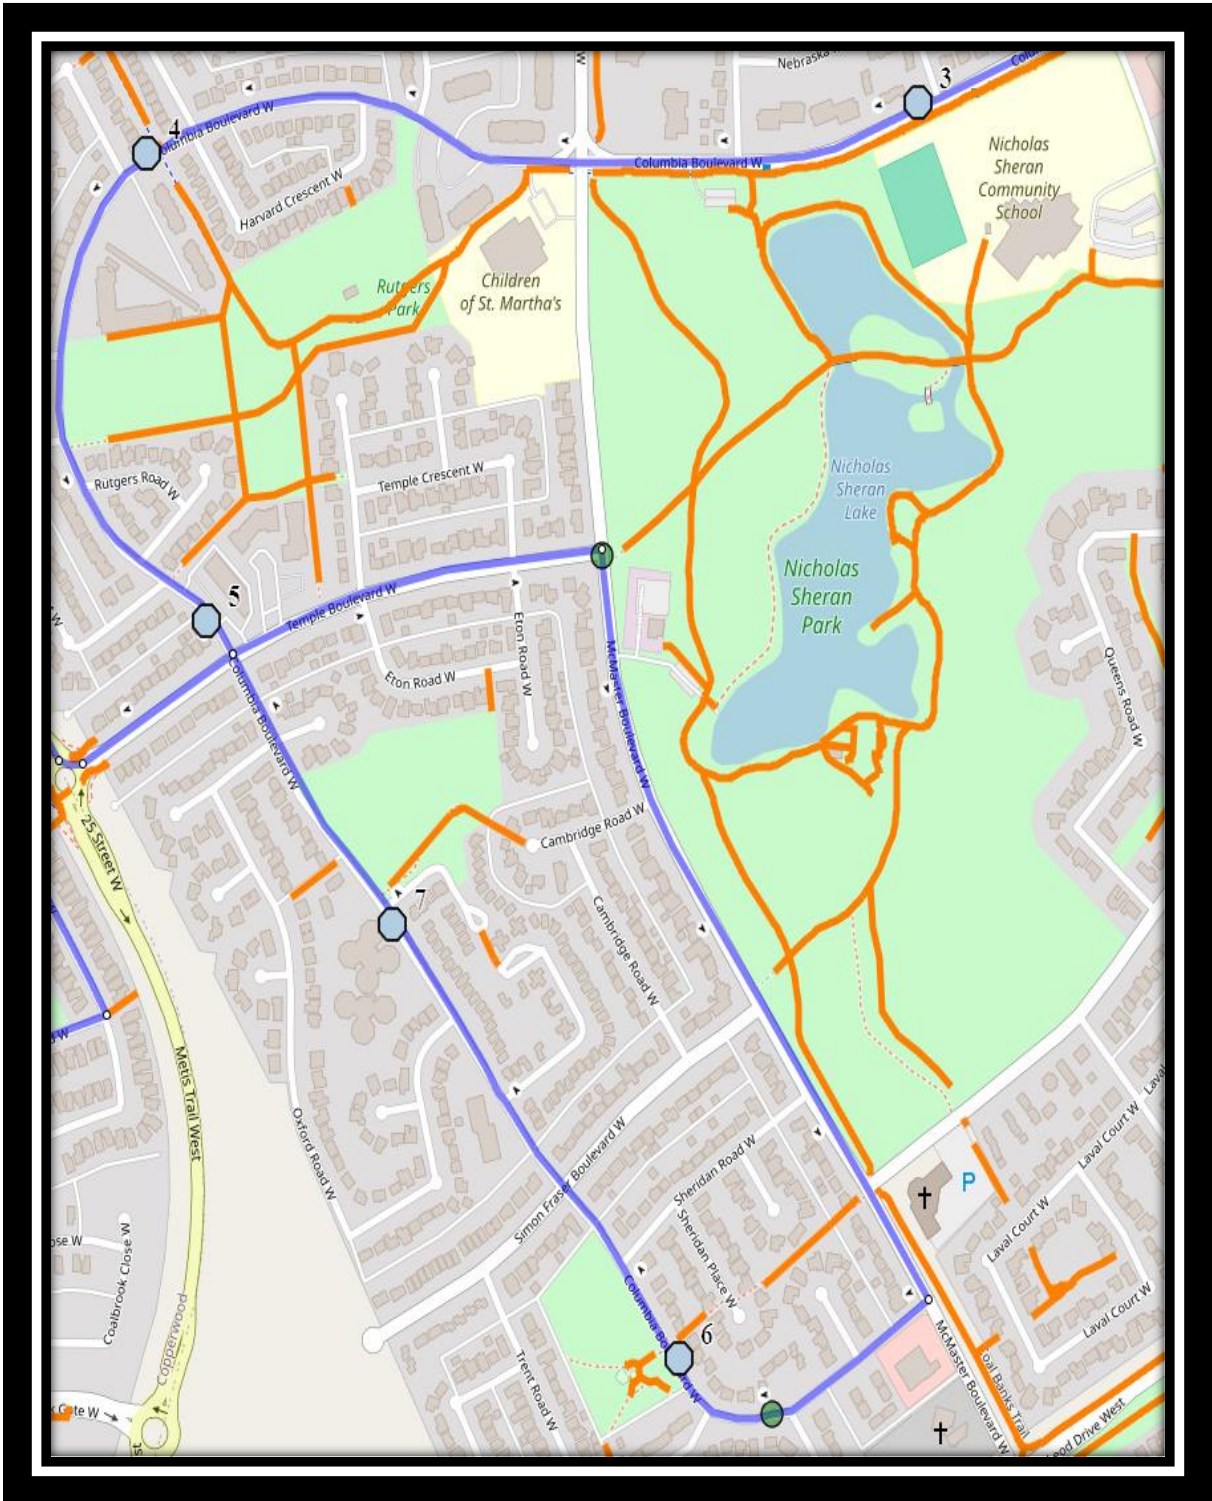

Paterson W2

REVISED: August 12, 2024

EFFECTIVE: September 3, 2024

Gilbert Paterson Middle School – 2109 12 Ave South – (403) 329-0125

Please arrive 10 minutes before scheduled pick up and drop off times. Times shown may vary due to weather & traffic conditions.

Bus routes and maps are subject to change. For the most up-to-date version, visit www.southland.ca/lethbridge.