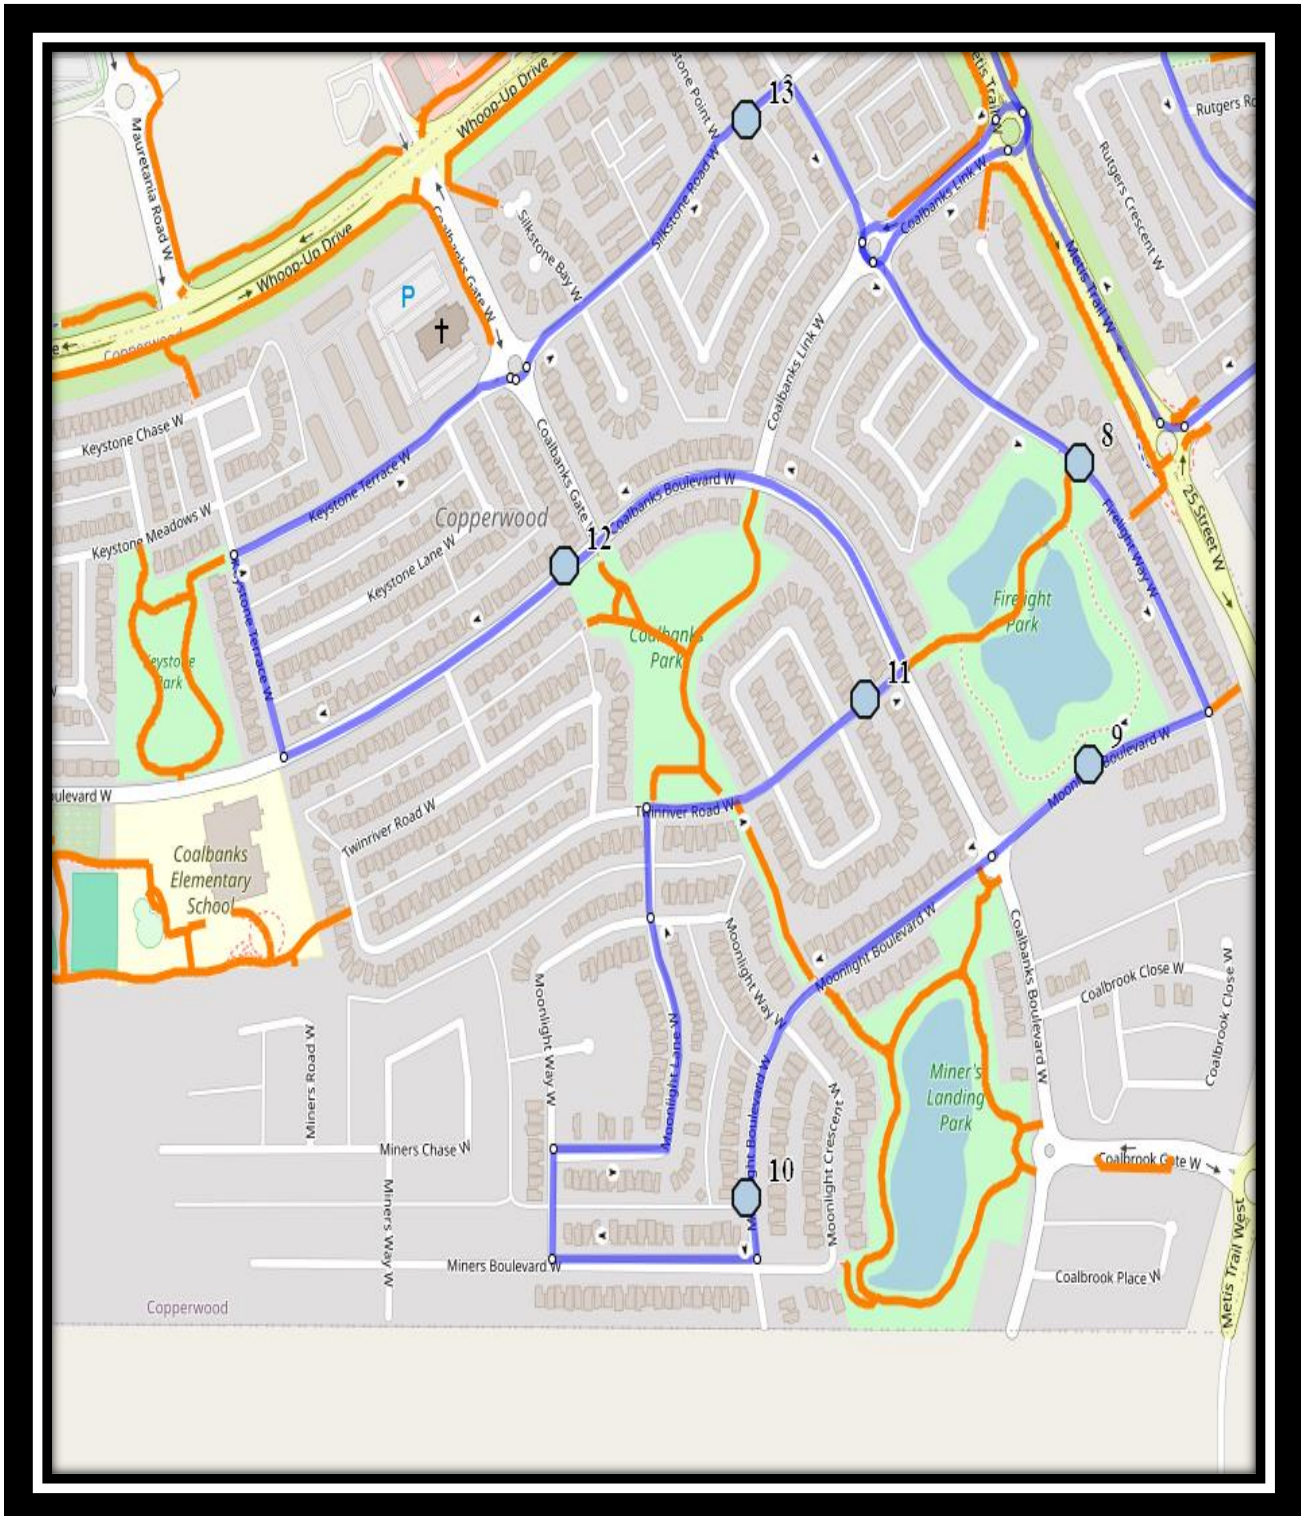

Paterson W2

REVISED: August 12, 2024

EFFECTIVE: September 3, 2024

Gilbert Paterson Middle School – 2109 12 Ave South – (403) 329-0125

Please arrive 10 minutes before scheduled pick up and drop off times. Times shown may vary due to weather & traffic conditions.

Bus routes and maps are subject to change. For the most up-to-date version, visit www.southland.ca/lethbridge.