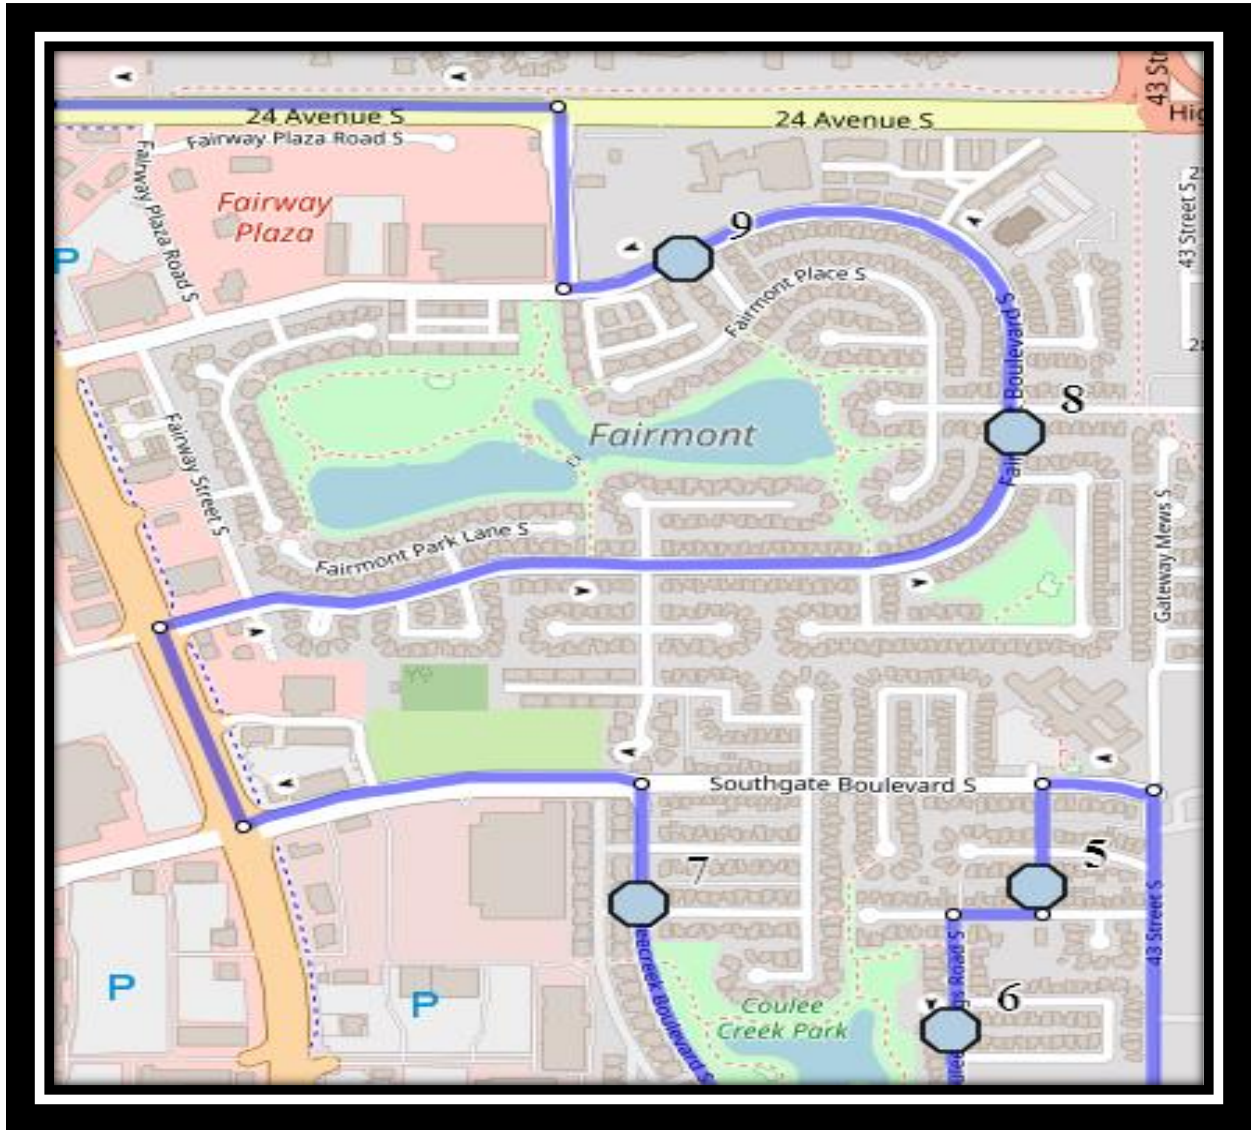

Assumption S1

REVISED: August.12,2024

EFFECTIVE: September.3,2024

Our Lady of Assumption – 2219 14 Ave South – (403) 327-5028

Please arrive 10 minutes before scheduled pick up and drop off times. Times shown may vary due to weather & traffic conditions.

Bus routes and maps are subject to change. For the most up-to-date version, visit www.southland.ca/lethbridge.