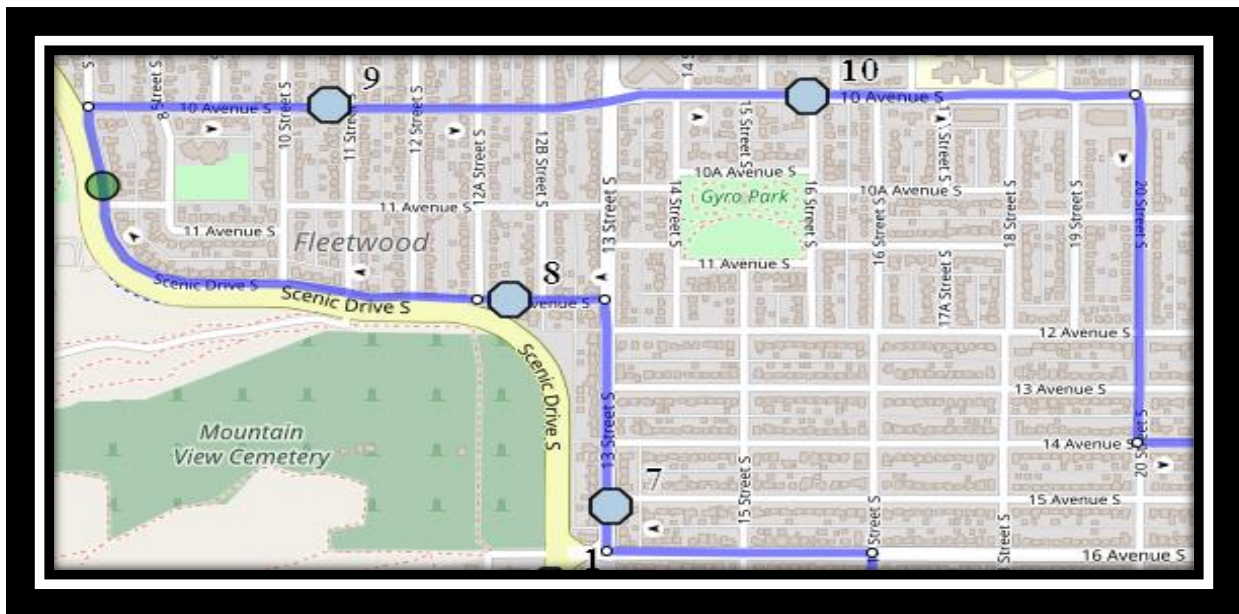

Assumption S2

REVISED: August 12, 2024

EFFECTIVE: September 3, 2024

Our Lady of Assumption – 2219 14 Ave South – (403) 327-5028

Please arrive 10 minutes before scheduled pick up and drop off times. Times shown may vary due to weather & traffic conditions. Bus routes and maps are subject to change. For the most up-to-date version, visit www.southland.ca/lethbridge.