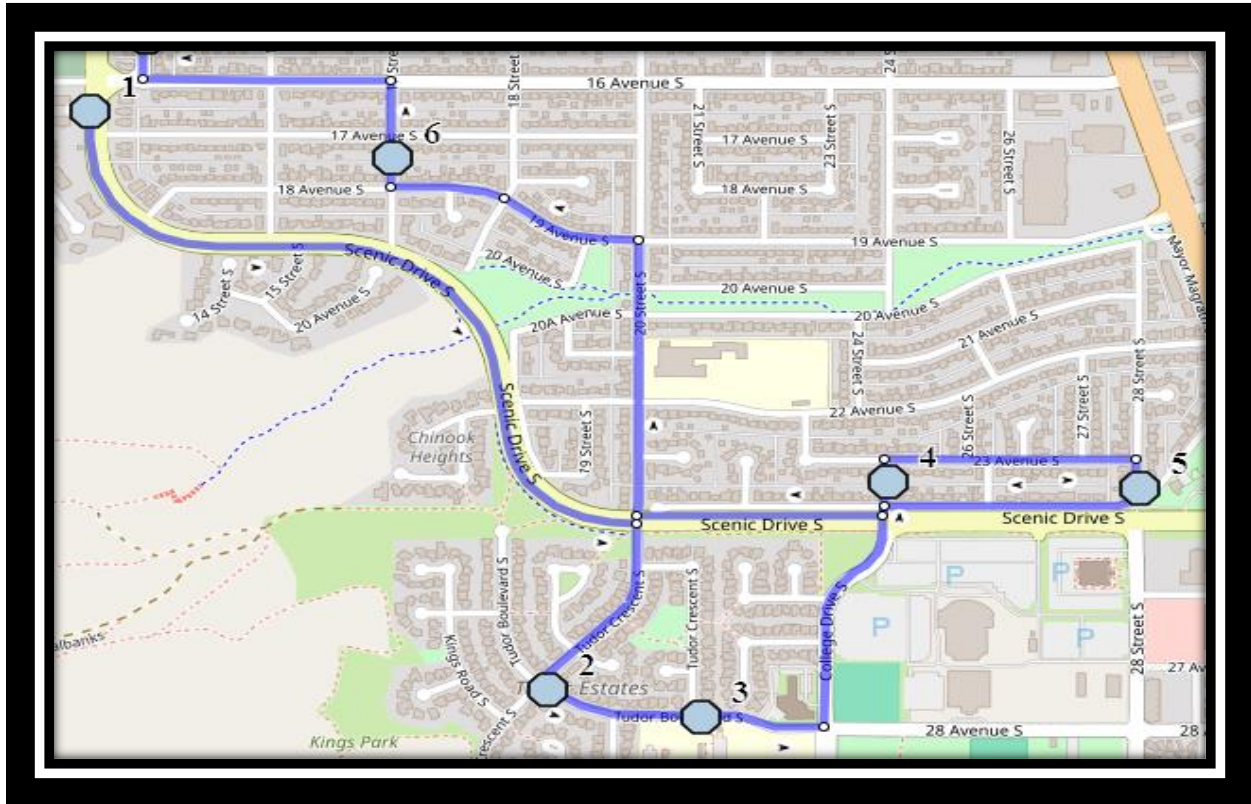

Assumption S2

REVISED: August 12, 2024

EFFECTIVE: September 3, 2024

Our Lady of Assumption – 2219 14 Ave South – (403) 327-5028

Please arrive 10 minutes before scheduled pick up and drop off times. Times shown may vary due to weather & traffic conditions. Bus routes and maps are subject to change. For the most up-to-date version, visit www.southland.ca/lethbridge.