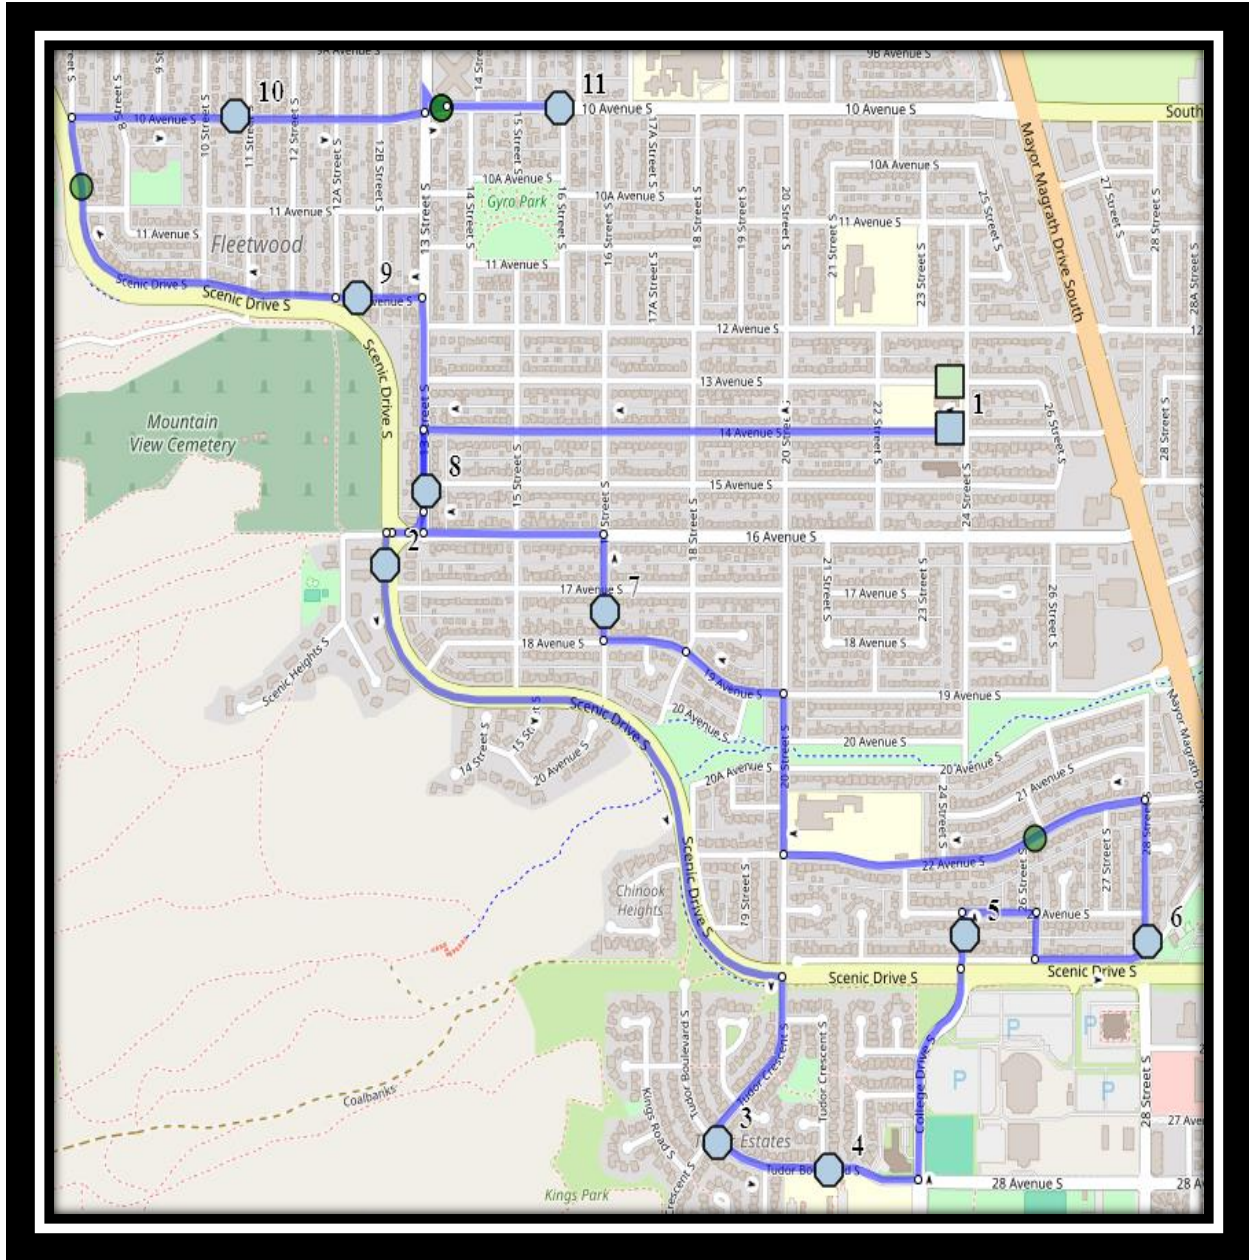

Assumption S2

REVISED: August 12, 2024

EFFECTIVE: September 3, 2024

PM Route

Our Lady of Assumption – 2219 14 Ave South – (403) 327-5028

Please arrive 10 minutes before scheduled pick up and drop off times. Times shown may vary due to weather & traffic conditions. Bus routes and maps are subject to change. For the most up-to-date version, visit www.southland.ca/lethbridge.