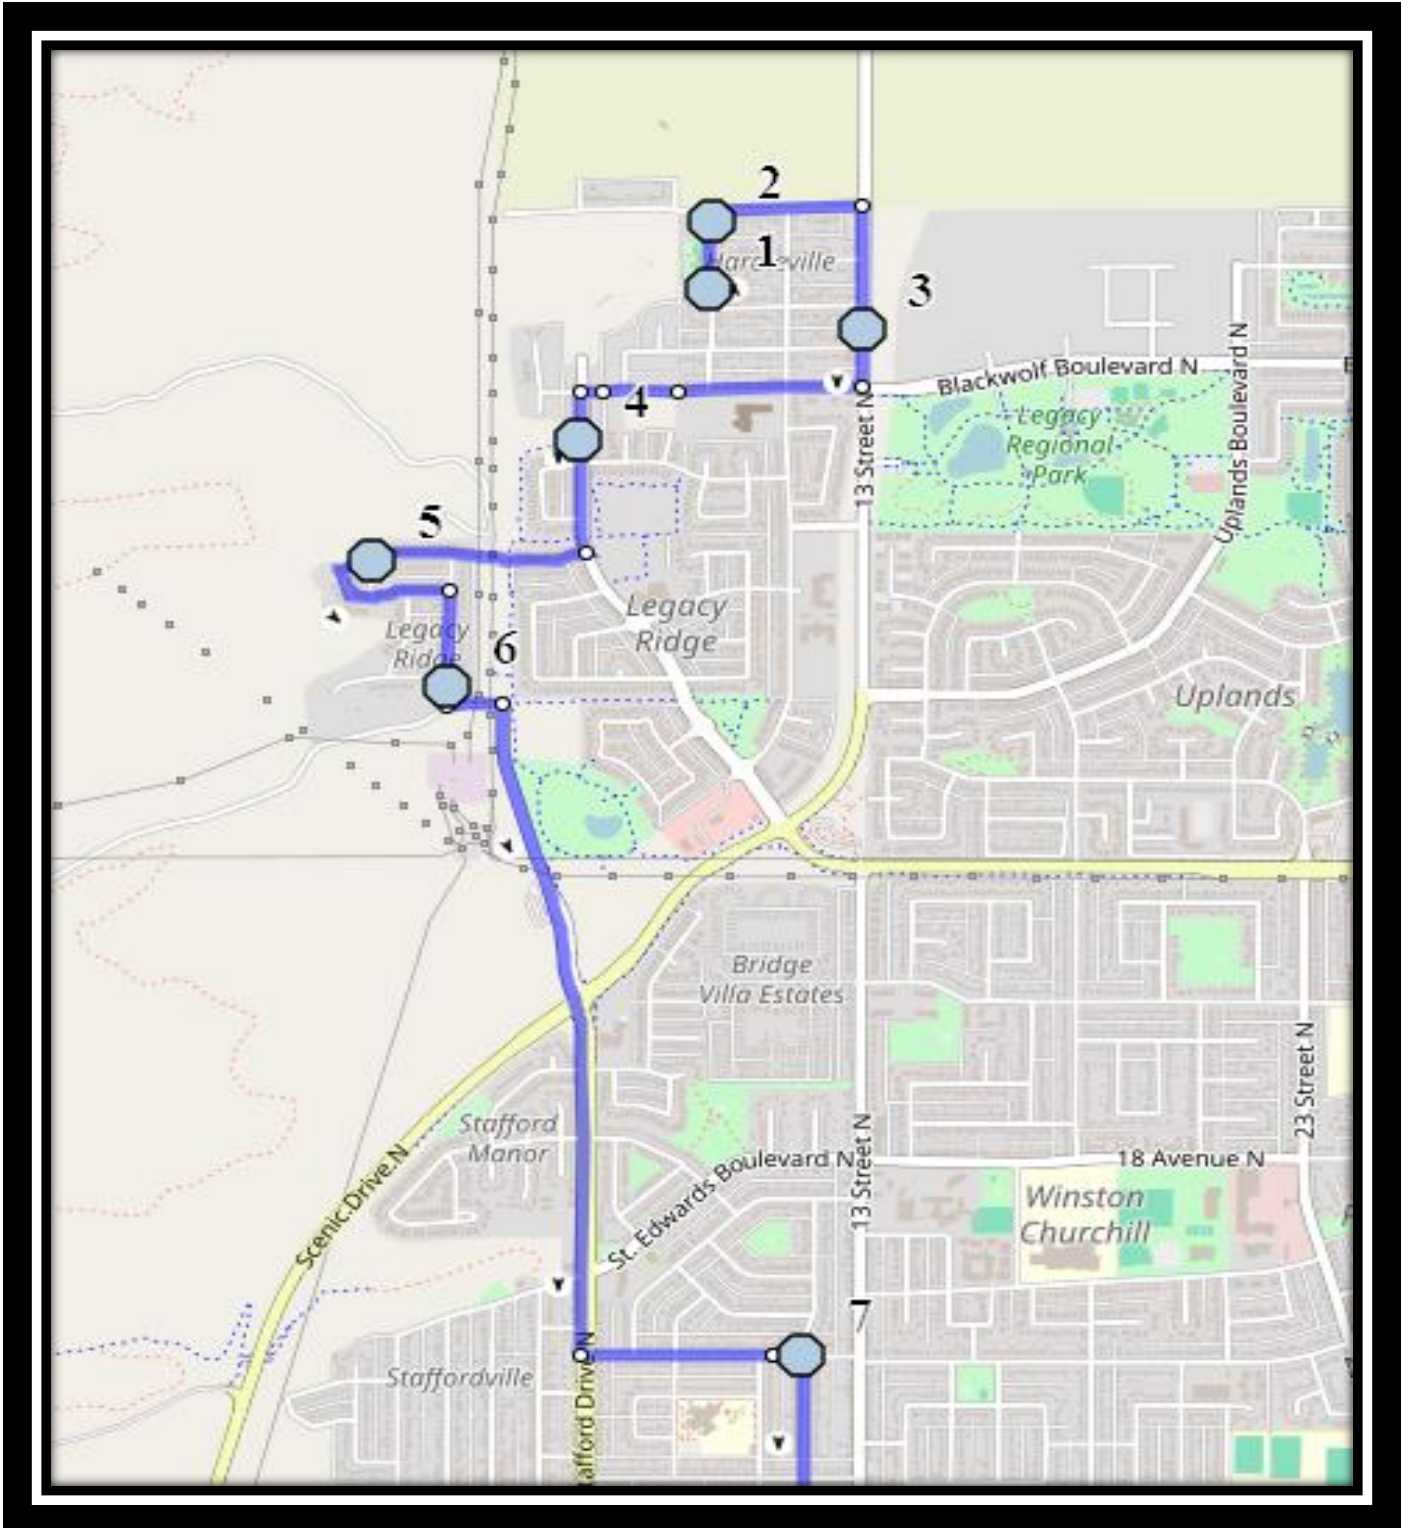

# Buchanan N1

REVISED: August.12,2024

EFFECTIVE: September.3,2024

**PM Route – stop 7 first then same direction as AM**

**Senator Buchanan Elementary – 1101 7 Ave North – (403) 327-7321**

Please arrive 10 minutes before scheduled pick up and drop off times. Times shown may vary due to weather & traffic conditions.  
Bus routes and maps are subject to change. For the most up-to-date version, visit [www.southland.ca/lethbridge](http://www.southland.ca/lethbridge).

## **Senator Buchanan Elementary – 1101 7 Ave North – (403) 327-7321**

Please arrive 10 minutes before scheduled pick up and drop off times. Times shown may vary due to weather & traffic conditions.

Bus routes and maps are subject to change. For the most up-to-date version, visit [www.southland.ca/lethbridge](http://www.southland.ca/lethbridge).

## Monday – Friday

- #1 - 8:09 AM - 11 St N Northbound - north of 42 Ave before Alley
- #2 - 8:10 AM - 11 St N Northbound - south of 44 Ave N
- #3 - 8:11 AM - 13 St N Southbound - north of 41 Ave N at mailboxes
- #4 - 8:14 AM - Mildred Dobbs Blvd North Southbound - Park Entrance
- #5 - 8:16 AM - Marie Van Haarlem Cres N Westbound - Cement Island
- #6 - 8:18 AM - Jessie Mcleay Rd N Southbound - south of Alice Birch at mailboxes
- #7 - 8:22 AM - 13 Ave North - east of 12C St fire hydrant
- #8 - 8:25 AM - Senator Buchanan Elementary - 1101 7 Ave N

#8 - 11:49 AM - Jessie Mcleay Rd N Southbound - south of Alice Birch at mailboxes