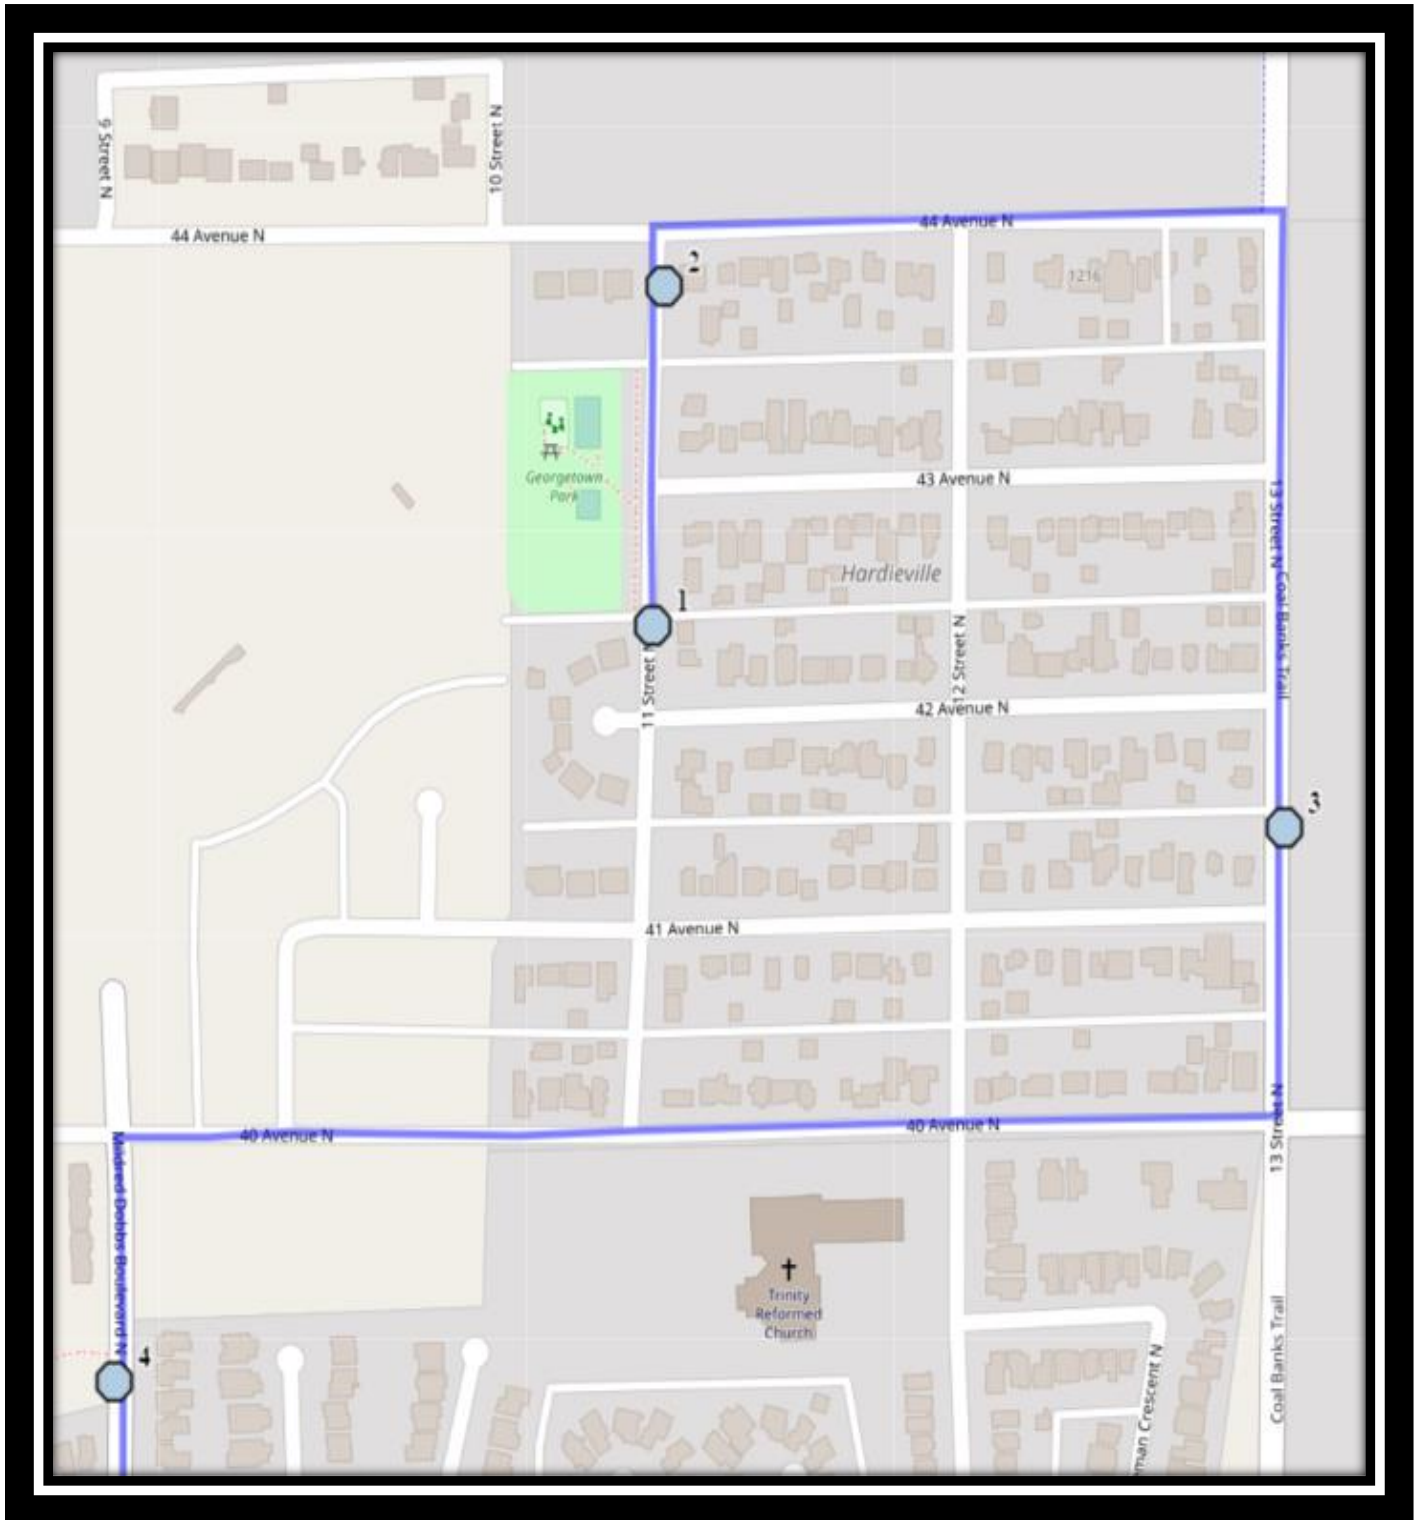

# Buchanan N1

REVISED: August.12,2024

EFFECTIVE: September.3,2024

**PM Route – stop 7 first then same direction as AM**

**Senator Buchanan Elementary – 1101 7 Ave North – (403) 327-7321**

Please arrive 10 minutes before scheduled pick up and drop off times. Times shown may vary due to weather & traffic conditions.  
Bus routes and maps are subject to change. For the most up-to-date version, visit [www.southland.ca/lethbridge](http://www.southland.ca/lethbridge).

## **Senator Buchanan Elementary – 1101 7 Ave North – (403) 327-7321**

Please arrive 10 minutes before scheduled pick up and drop off times. Times shown may vary due to weather & traffic conditions.

Bus routes and maps are subject to change. For the most up-to-date version, visit [www.southland.ca/lethbridge](http://www.southland.ca/lethbridge).

## Monday – Friday

- #1 - 8:09 AM - 11 St N Northbound - north of 42 Ave before Alley
- #2 - 8:10 AM - 11 St N Northbound - south of 44 Ave N
- #3 - 8:11 AM - 13 St N Southbound - north of 41 Ave N at mailboxes
- #4 - 8:14 AM - Mildred Dobbs Blvd North Southbound - Park Entrance
- #5 - 8:16 AM - Marie Van Haarlem Cres N Westbound - Cement Island
- #6 - 8:18 AM - Jessie Mcleay Rd N Southbound - south of Alice Birch at mailboxes
- #7 - 8:22 AM - 13 Ave North - east of 12C St fire hydrant
- #8 - 8:25 AM - Senator Buchanan Elementary - 1101 7 Ave N

#8 - 11:49 AM - Jessie Mcleay Rd N Southbound - south of Alice Birch at mailboxes