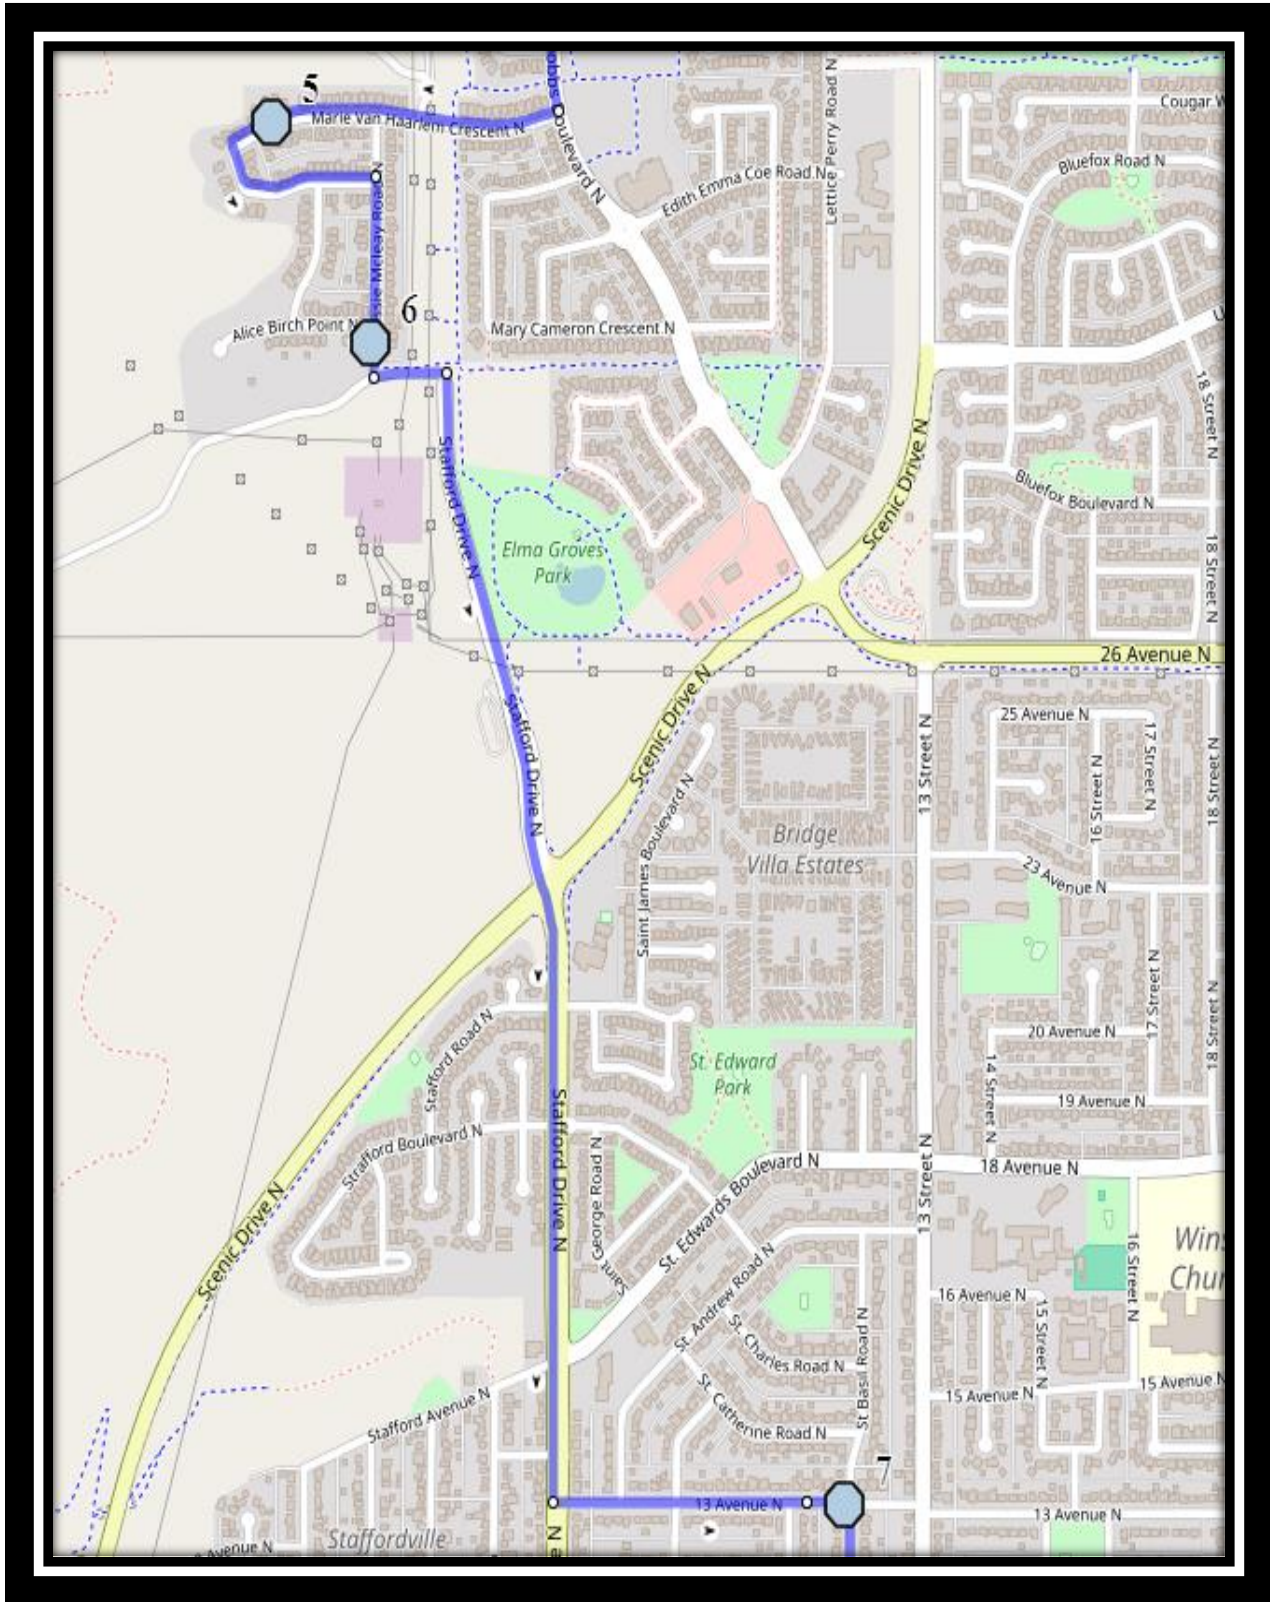

## **Senator Buchanan Elementary – 1101 7 Ave North – (403) 327-7321**

Please arrive 10 minutes before scheduled pick up and drop off times. Times shown may vary due to weather & traffic conditions.

Bus routes and maps are subject to change. For the most up-to-date version, visit [www.southland.ca/lethbridge](http://www.southland.ca/lethbridge).

#8 - 11:49 AM - Jessie Mcleay Rd N Southbound - south of Alice Birch at mailboxes