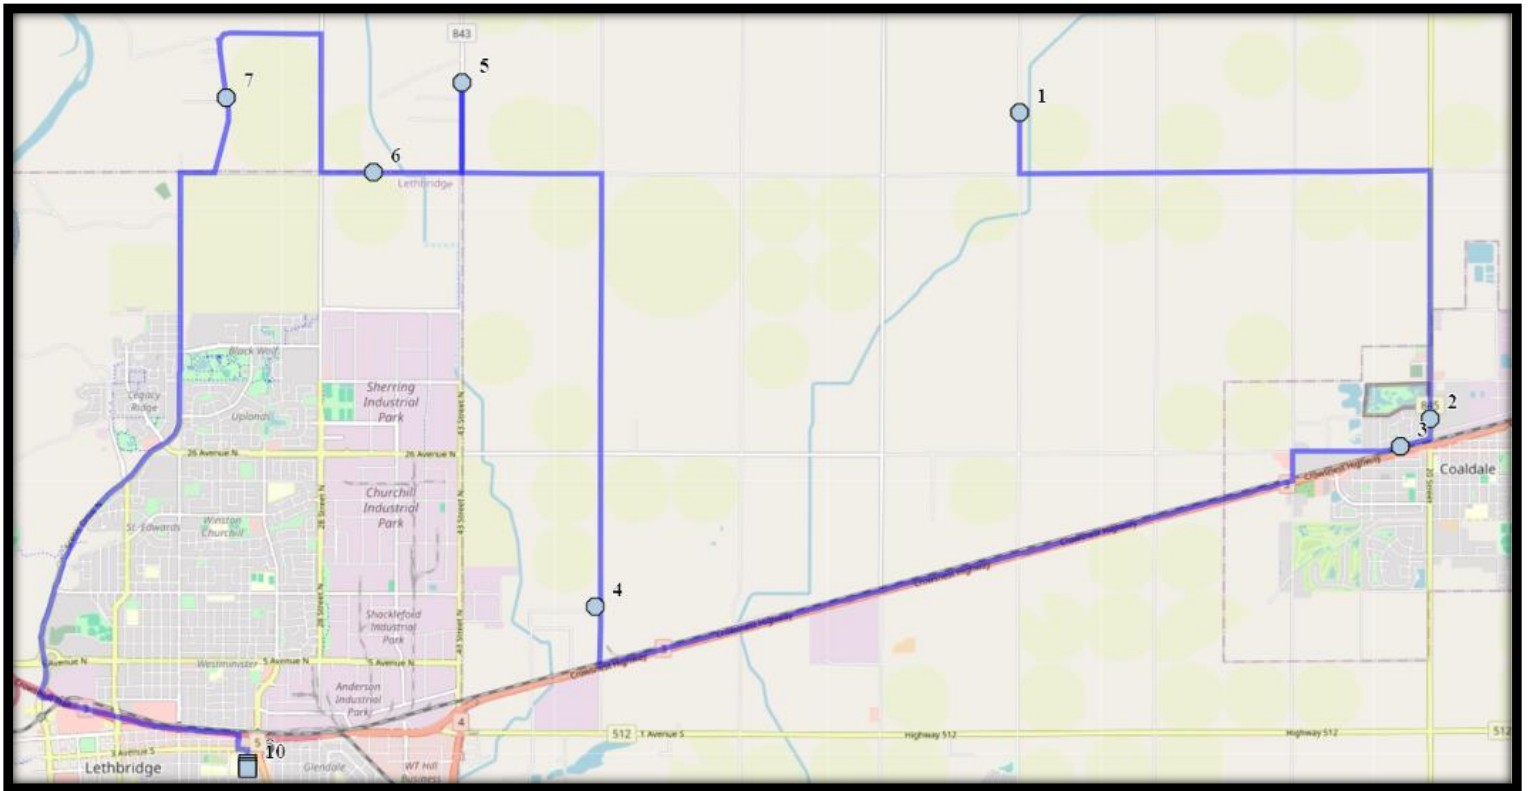

CFM Coaldale North

REVISED: August 12, 2024

EFFECTIVE: September 3, 2024

Catholic Central High East – 405 18 Street South – (403) 327-4596

St. Francis Middle School – 333 18 Street South – (403) 327-3402

Ecole St. Mary's – 422 20 Street South – (403) 327-3098

Please arrive 10 minutes before scheduled pick up and drop off times. Times shown may vary due to weather & traffic conditions.

Bus routes and maps are subject to change. For the most up-to-date version, visit www.southland.ca/lethbridge.