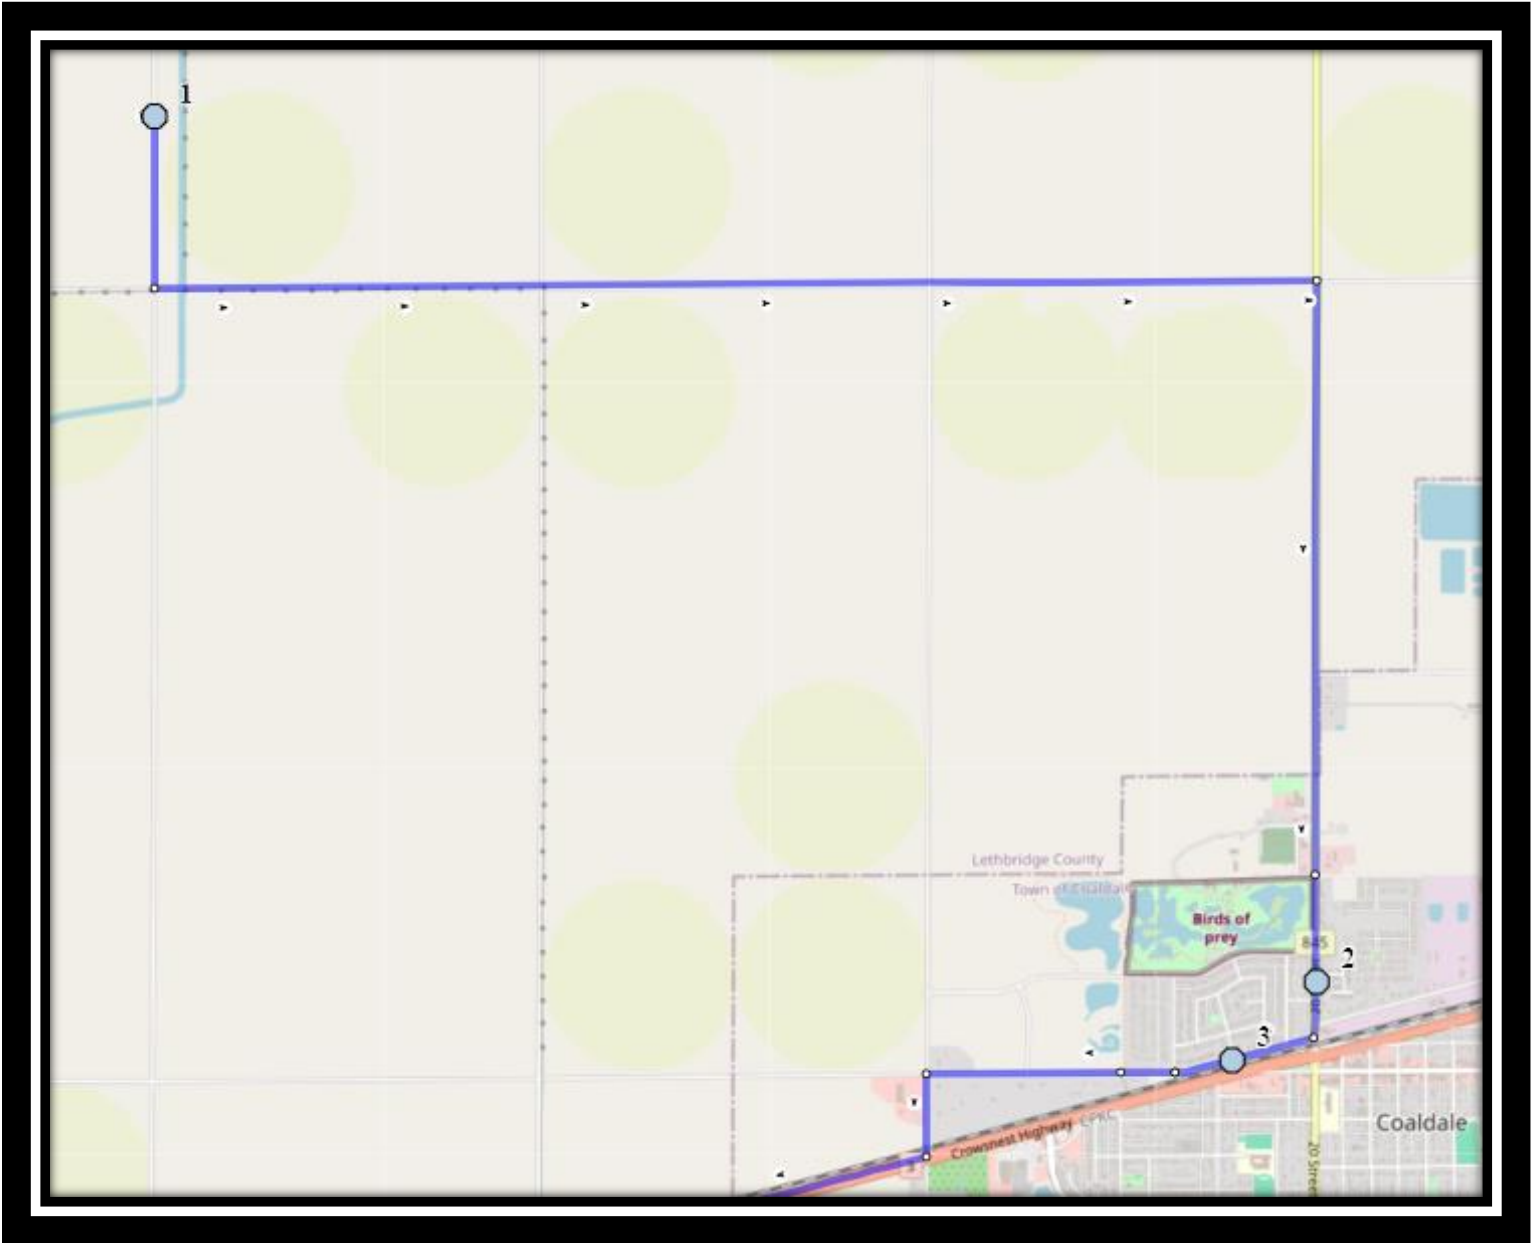

CFM Coaldale North

REVISED: August 12, 2024

EFFECTIVE: September 3, 2024

Catholic Central High East – 405 18 Street South – (403) 327-4596

St. Francis Middle School – 333 18 Street South – (403) 327-3402

Ecole St. Mary's – 422 20 Street South – (403) 327-3098

Please arrive 10 minutes before scheduled pick up and drop off times. Times shown may vary due to weather & traffic conditions.

Bus routes and maps are subject to change. For the most up-to-date version, visit www.southland.ca/lethbridge.