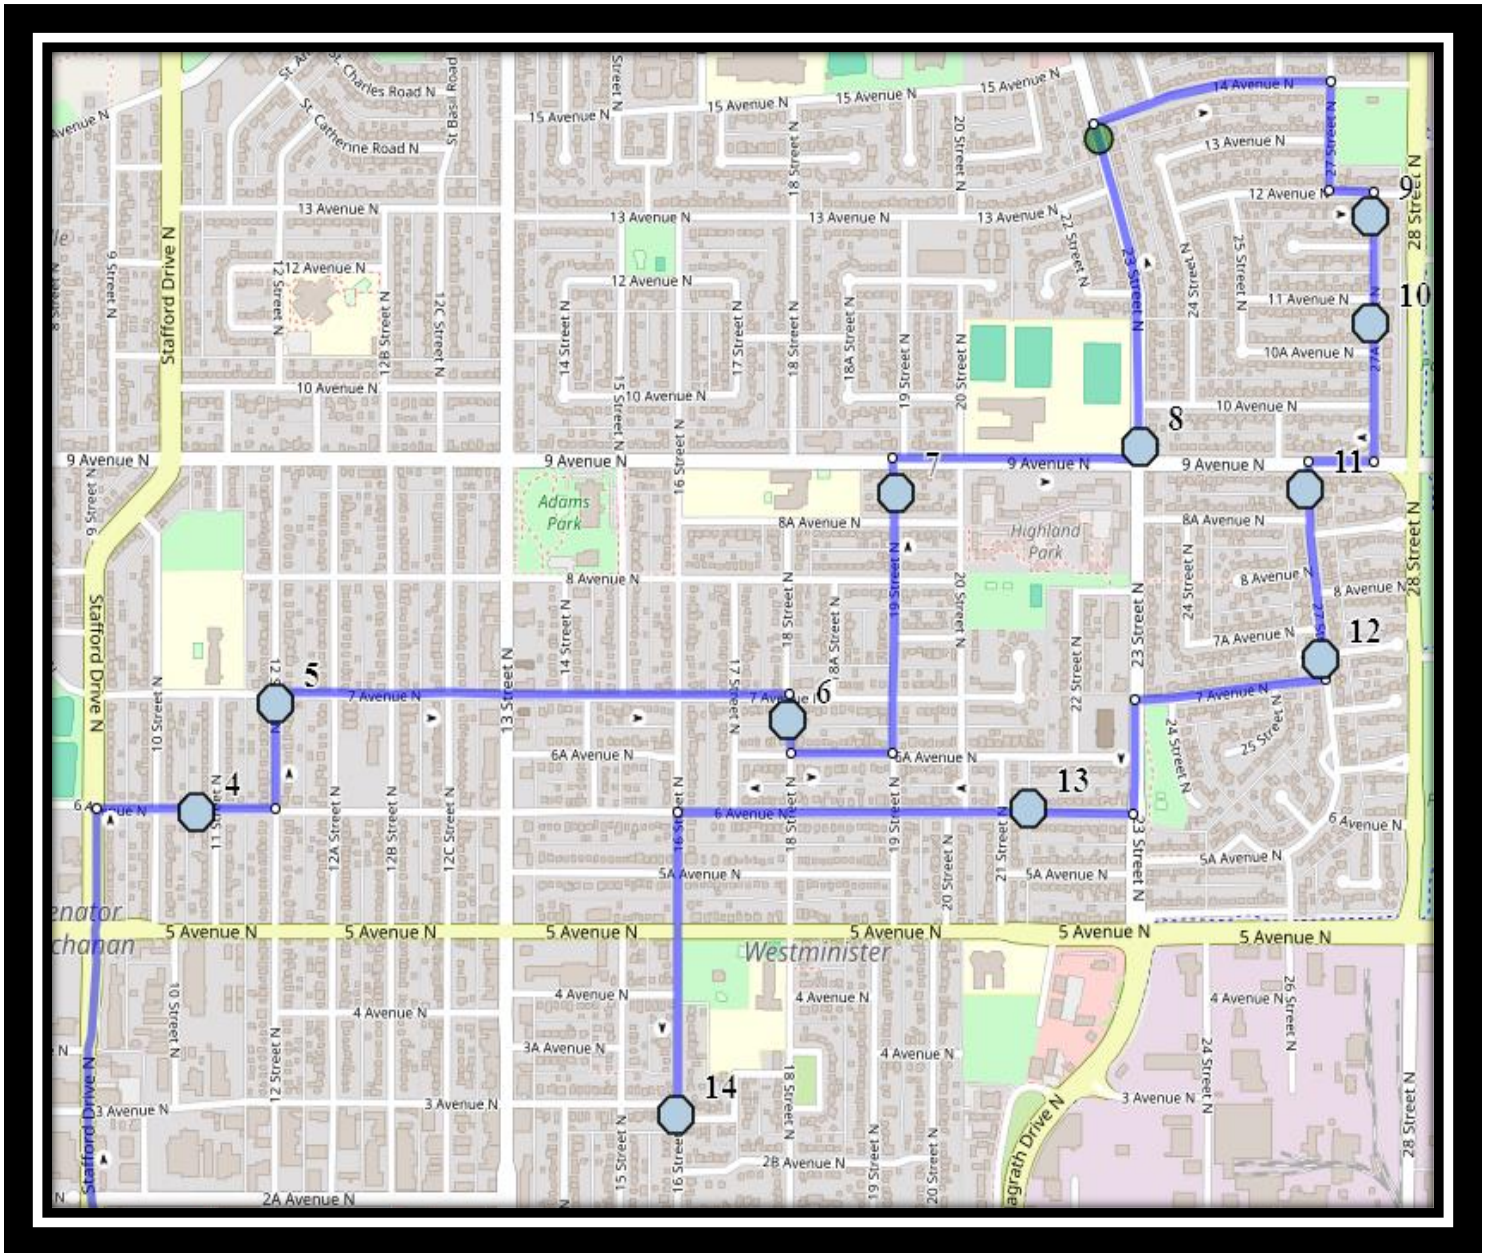

CFM N2

REVISED: August.12,2024

EFFECTIVE: September.3,2024

PM Route

Catholic Central High East – 405 18 Street South – (403) 327-4596

St. Francis Middle School – 333 18 Street South – (403) 327-3402

Ecole St. Mary’s – 422 20 Street South – (403) 327-3098

Please arrive 10 minutes before scheduled pick up and drop off times. Times shown may vary due to weather & traffic conditions.
Bus routes and maps are subject to change. For the most up-to-date version, visit www.southland.ca/lethbridge.