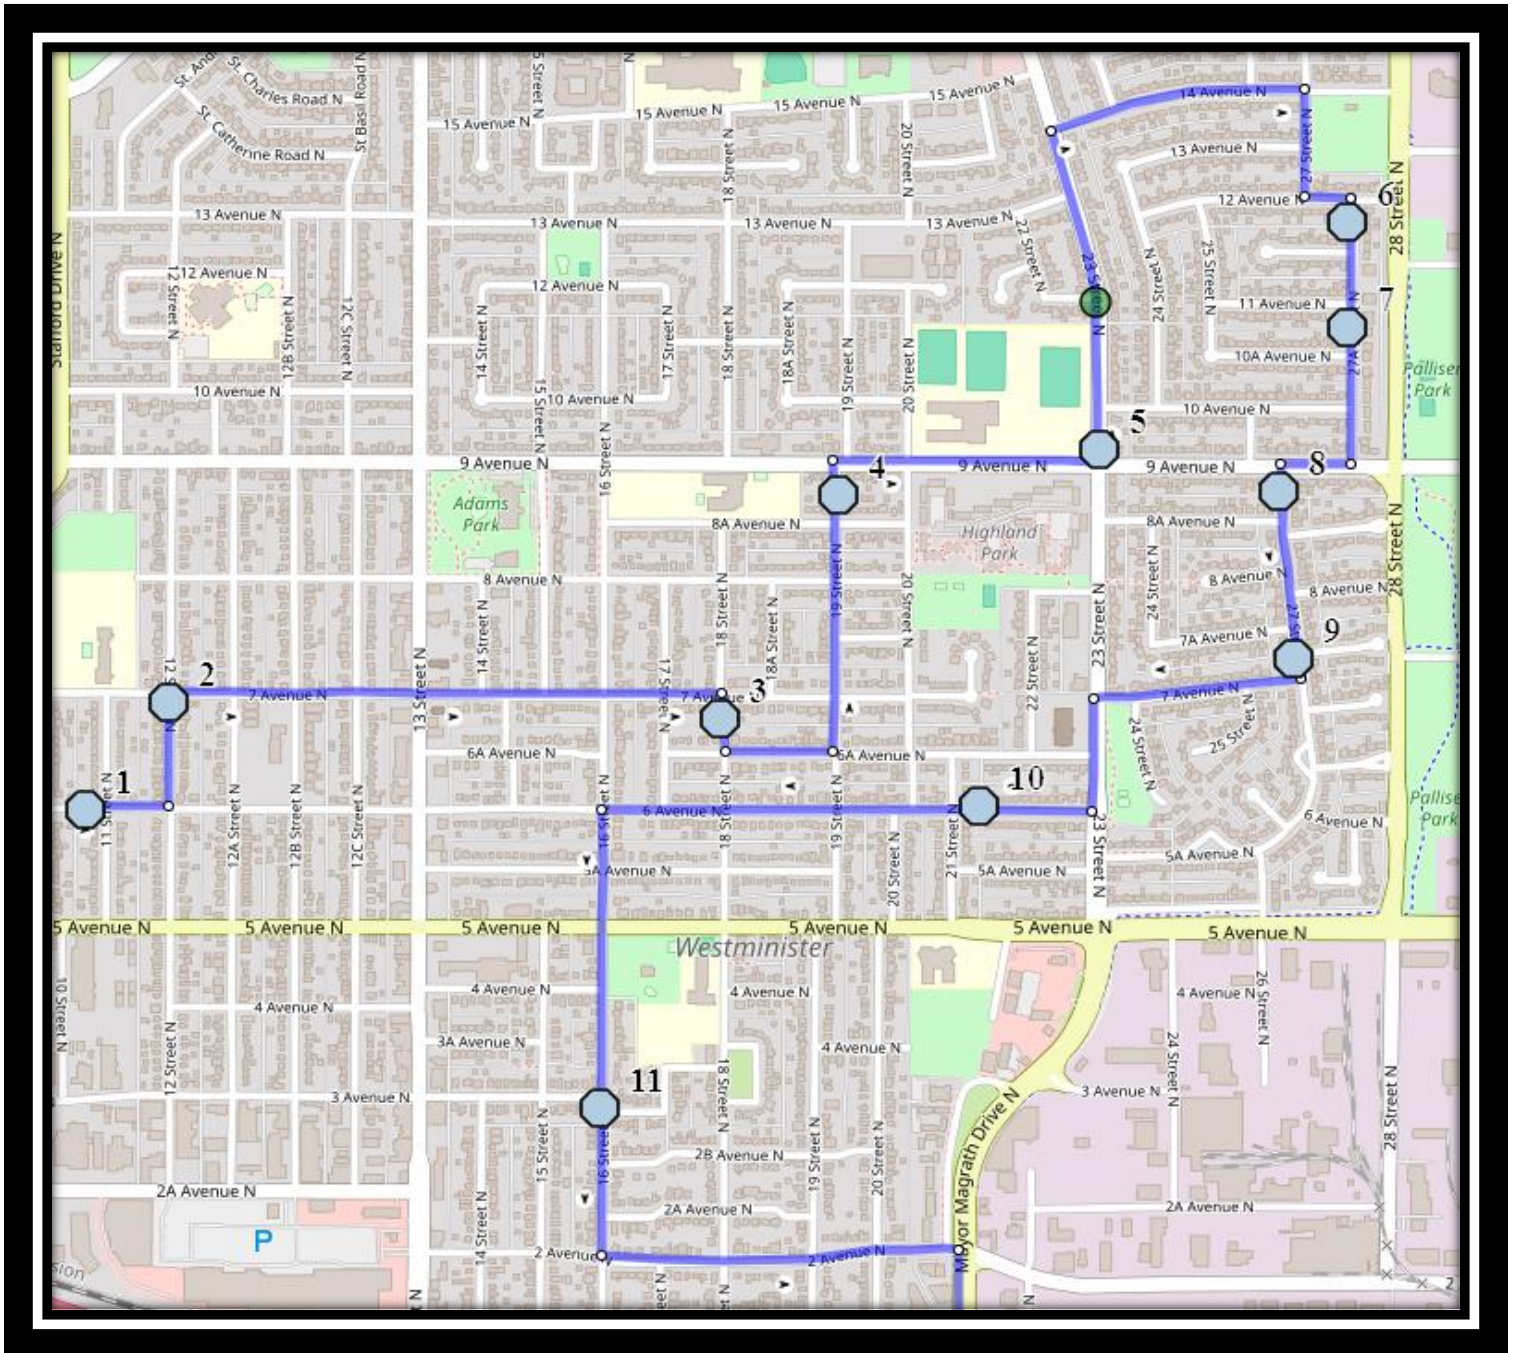

CFM N2

REVISED: August.12,2024

EFFECTIVE: September.3,2024

PM Route Same Direction as AM

Catholic Central High East – 405 18 Street South – (403) 327-4596

St. Francis Middle School – 333 18 Street South – (403) 327-3402

Ecole St. Mary’s – 422 20 Street South – (403) 327-3098

Please arrive 10 minutes before scheduled pick up and drop off times. Times shown may vary due to weather & traffic conditions.
Bus routes and maps are subject to change. For the most up-to-date version, visit www.southland.ca/lethbridge.