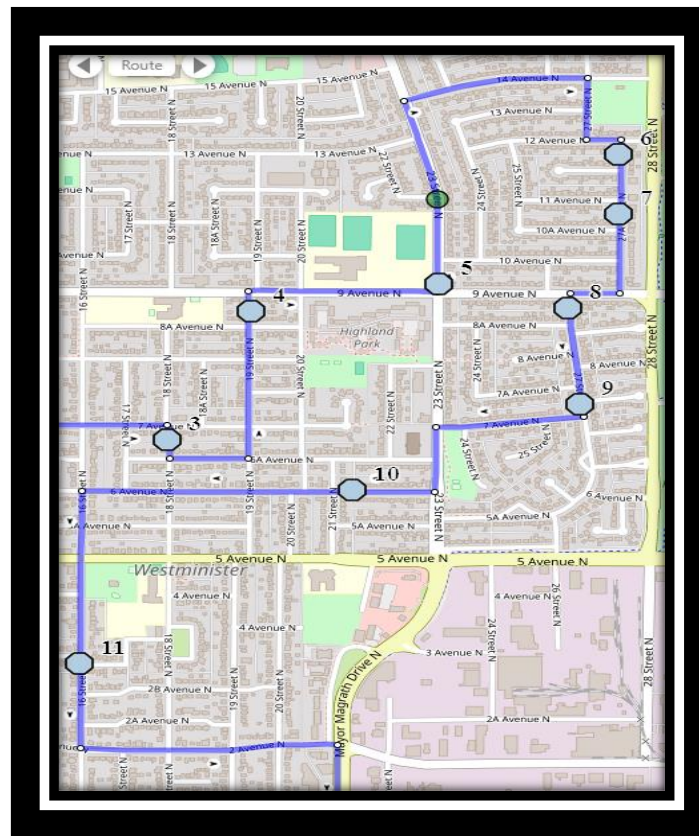

CFM N2

REVISED: August.12,2024

EFFECTIVE: September.3,2024

Catholic Central High East – 405 18 Street South – (403) 327-4596

St. Francis Middle School – 333 18 Street South – (403) 327-3402

Ecole St. Mary's – 422 20 Street South – (403) 327-3098

Please arrive 10 minutes before scheduled pick up and drop off times. Times shown may vary due to weather & traffic conditions.
Bus routes and maps are subject to change. For the most up-to-date version, visit www.southland.ca/lethbridge.