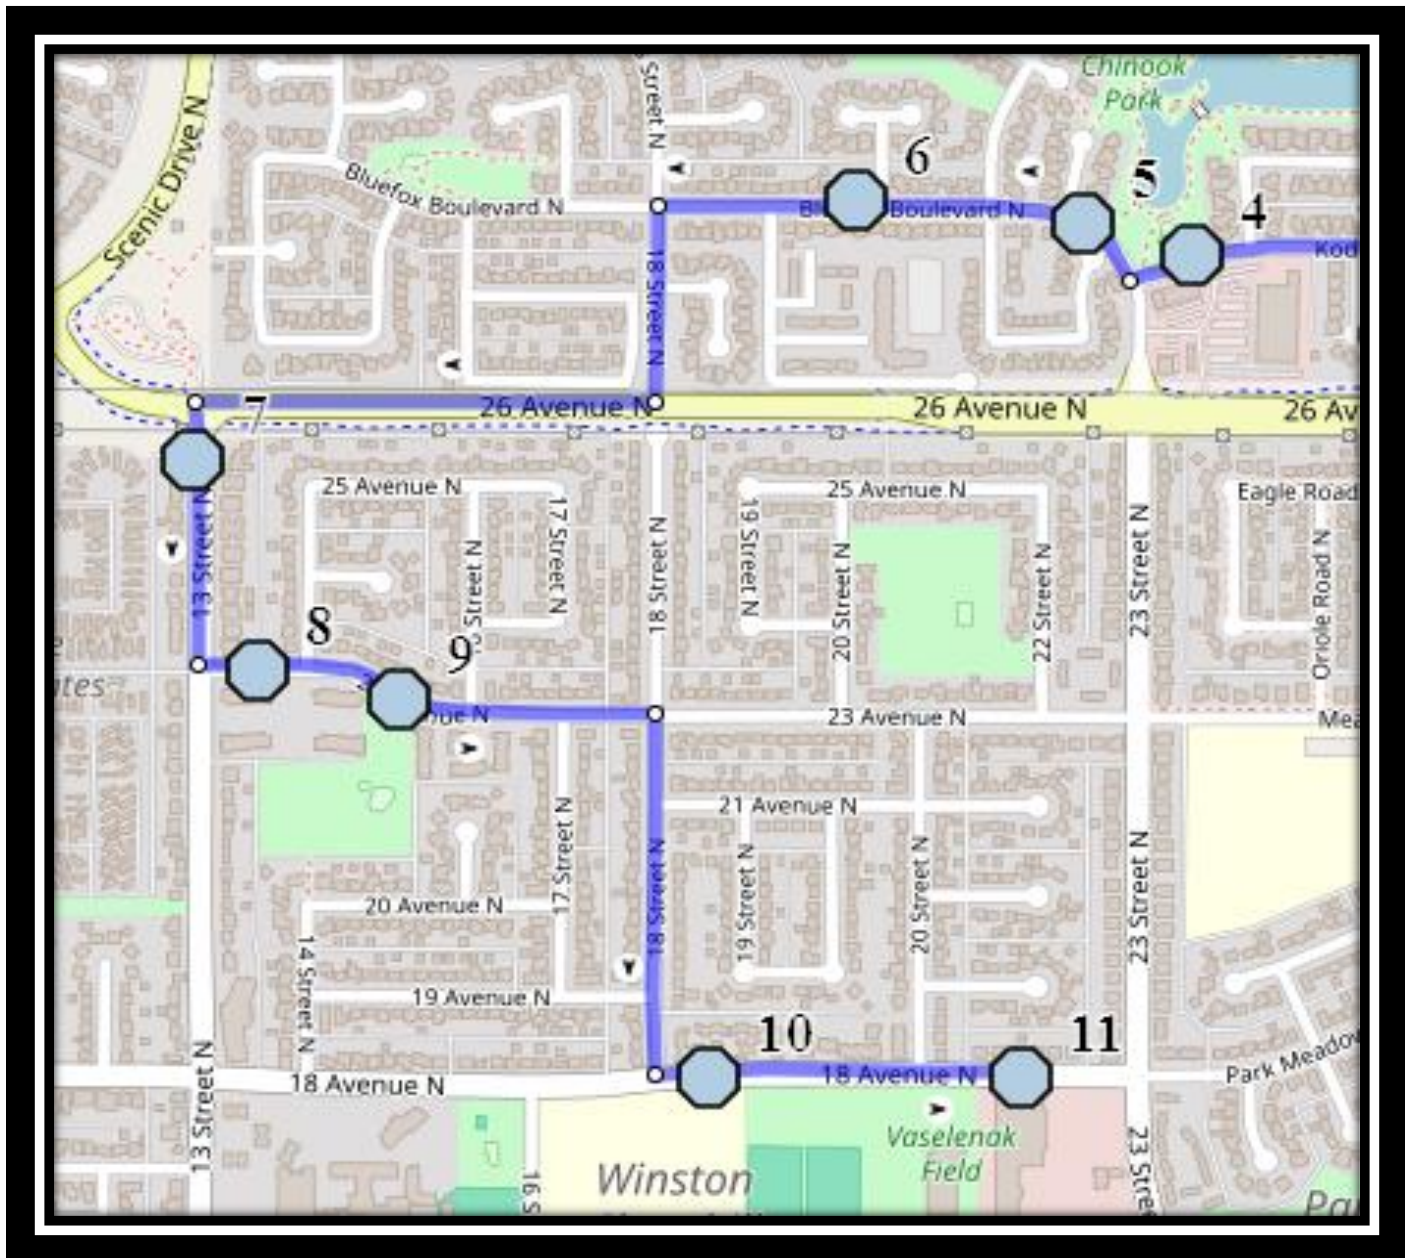

CFM N4

REVISED: August.12,2024

EFFECTIVE: September.3,2024

PM Route

- **Catholic Central High East – 405 18 Street South – (403) 327-4596**
- **St. Francis Middle School – 333 18 Street South – (403) 327-3402**
- **Ecole St. Mary’s – 422 20 Street South – (403) 327-3098**

Please arrive 10 minutes before scheduled pick up and drop off times. Times shown may vary due to weather & traffic conditions.
Bus routes and maps are subject to change. For the most up-to-date version, visit www.southland.ca/lethbridge.