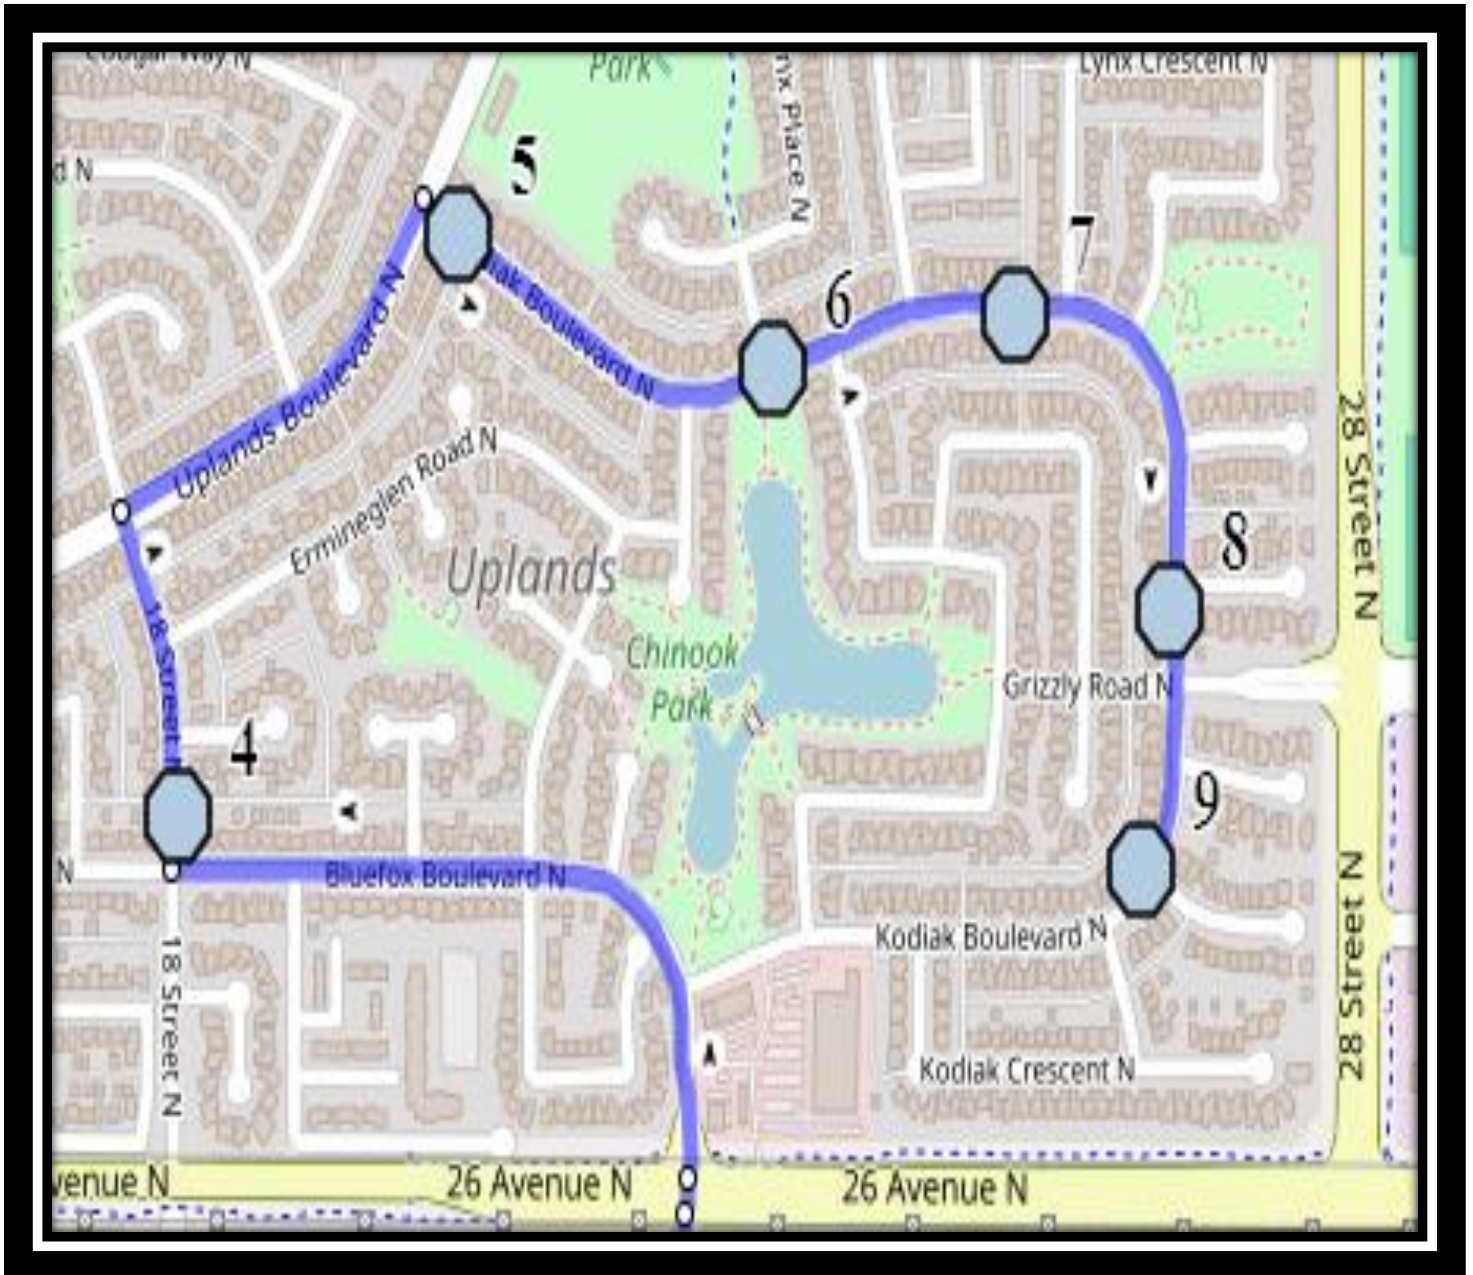

CFM N5

REVISED: August.12,2024

EFFECTIVE: September.3,2024

PM Route

Catholic Central High East – 405 18 Street South – (403) 327-4596

St. Francis Middle School – 333 18 Street South – (403) 327-3402

Ecole St. Mary's – 422 20 Street South – (403) 327-3098

Please arrive 10 minutes before scheduled pick up and drop off times. Times shown may vary due to weather & traffic conditions.
Bus routes and maps are subject to change. For the most up-to-date version, visit www.southland.ca/lethbridge.