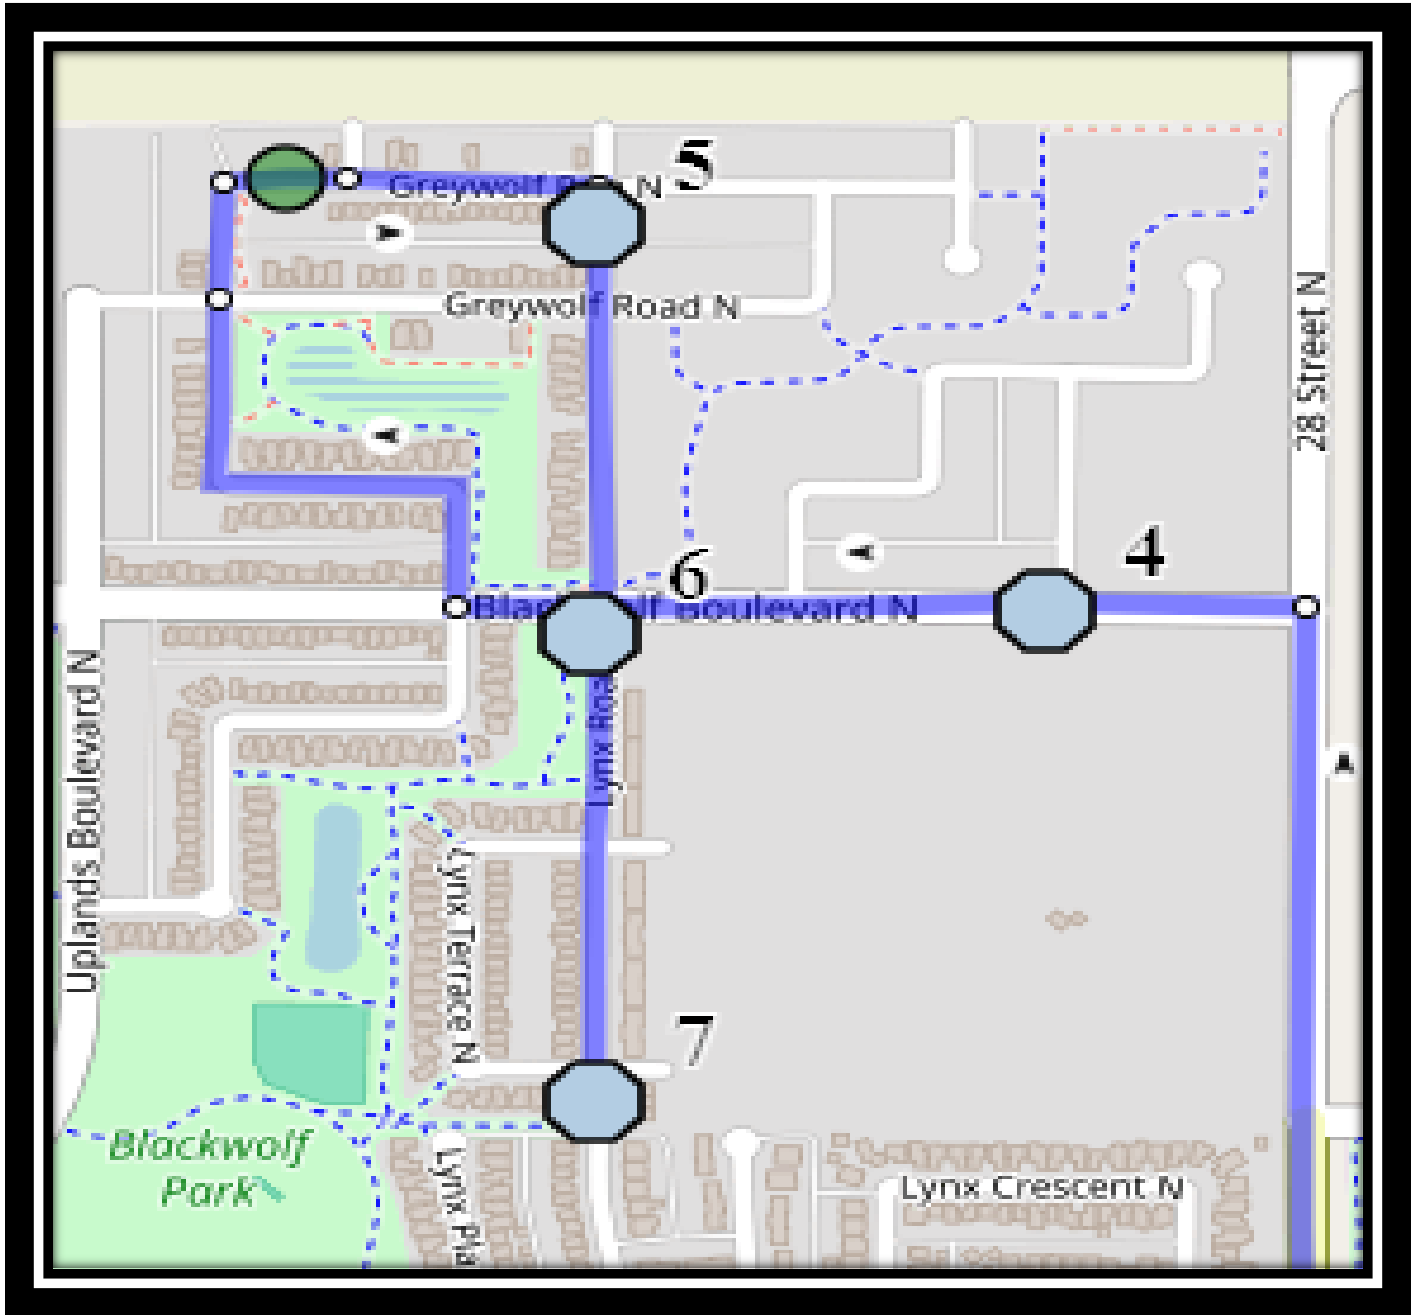

CFM N9

REVISED: August.12,2024

EFFECTIVE: September.3,2024

PM Route

Catholic Central High East – 405 18 Street South – (403) 327-4596

St. Francis Middle School – 333 18 Street South – (403) 327-3402

Ecole St. Mary’s – 422 20 Street South – (403) 327-3098

Please arrive 10 minutes before scheduled pick up and drop off times. Times shown may vary due to weather & traffic conditions.
Bus routes and maps are subject to change. For the most up-to-date version, visit www.southland.ca/lethbridge.