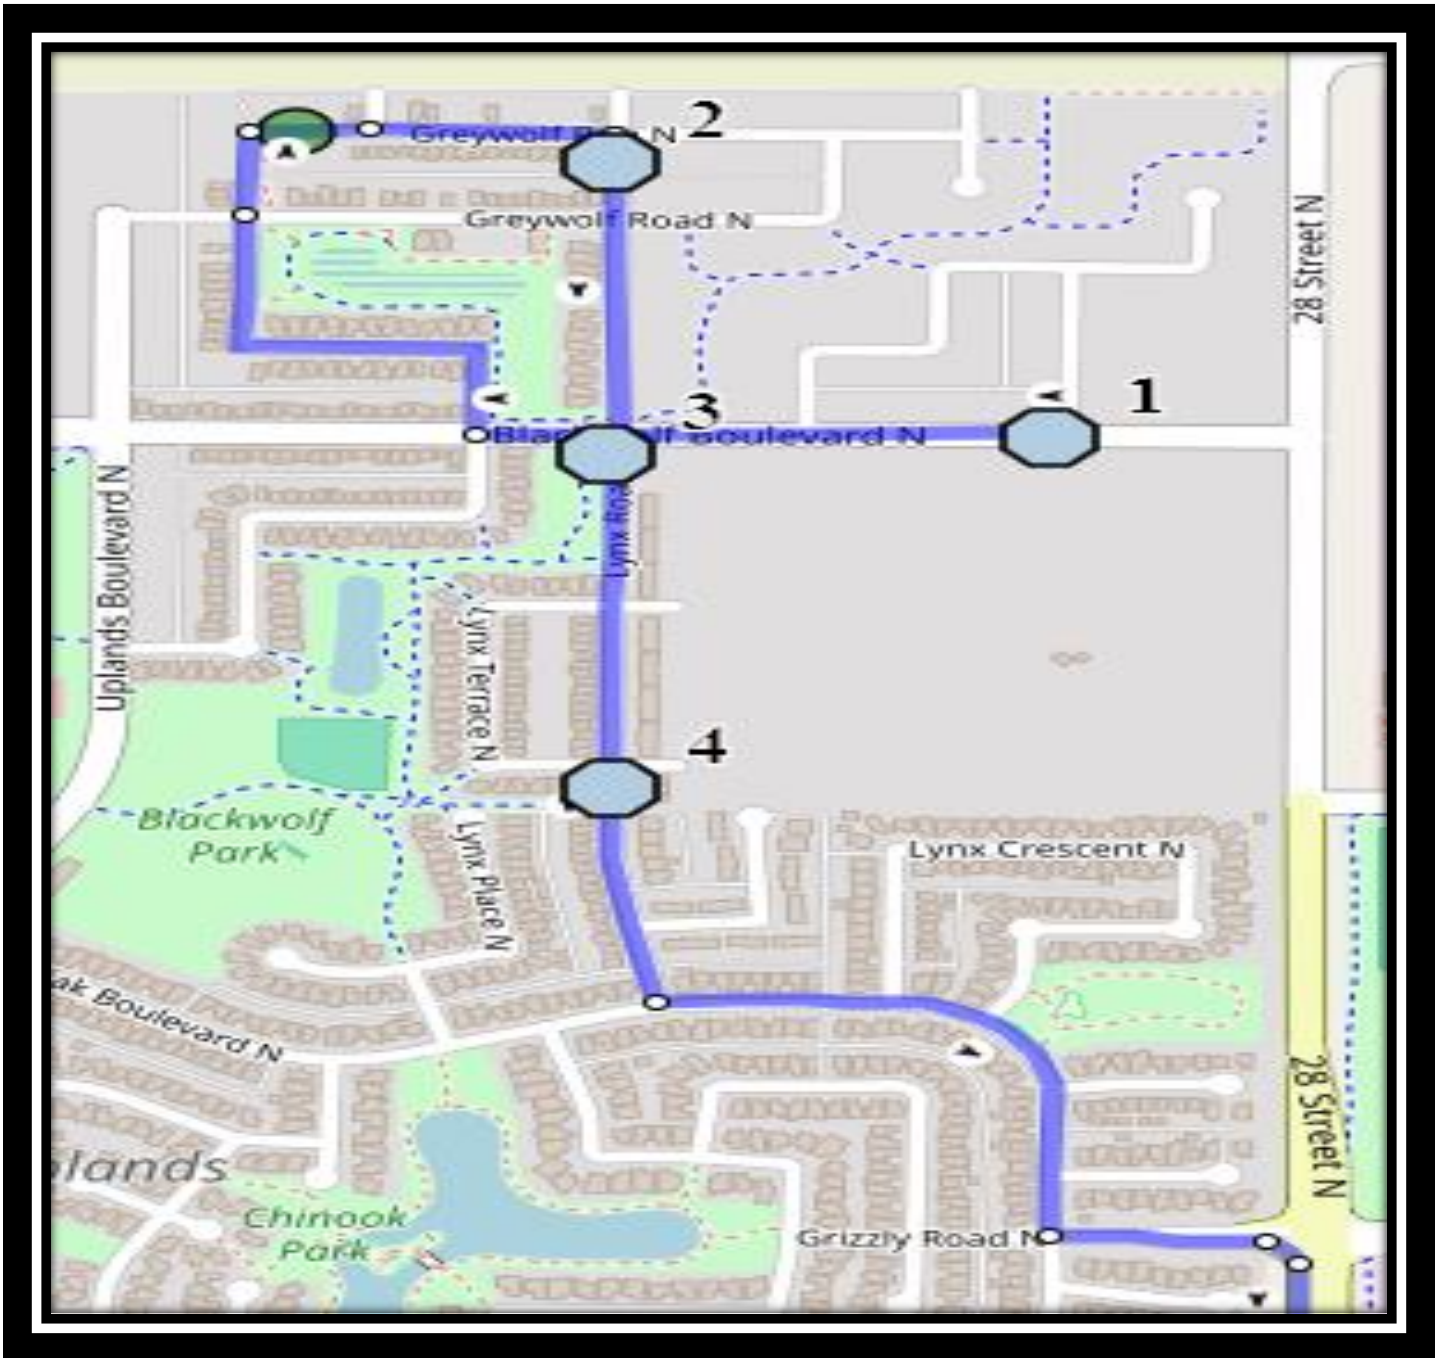

CFM N9

REVISED: August.12,2024

EFFECTIVE: September.3,2024

PM Route Same Direction as AM

Catholic Central High East – 405 18 Street South – (403) 327-4596

St. Francis Middle School – 333 18 Street South – (403) 327-3402

Ecole St. Mary’s – 422 20 Street South – (403) 327-3098

Please arrive 10 minutes before scheduled pick up and drop off times. Times shown may vary due to weather & traffic conditions.
Bus routes and maps are subject to change. For the most up-to-date version, visit www.southland.ca/lethbridge.