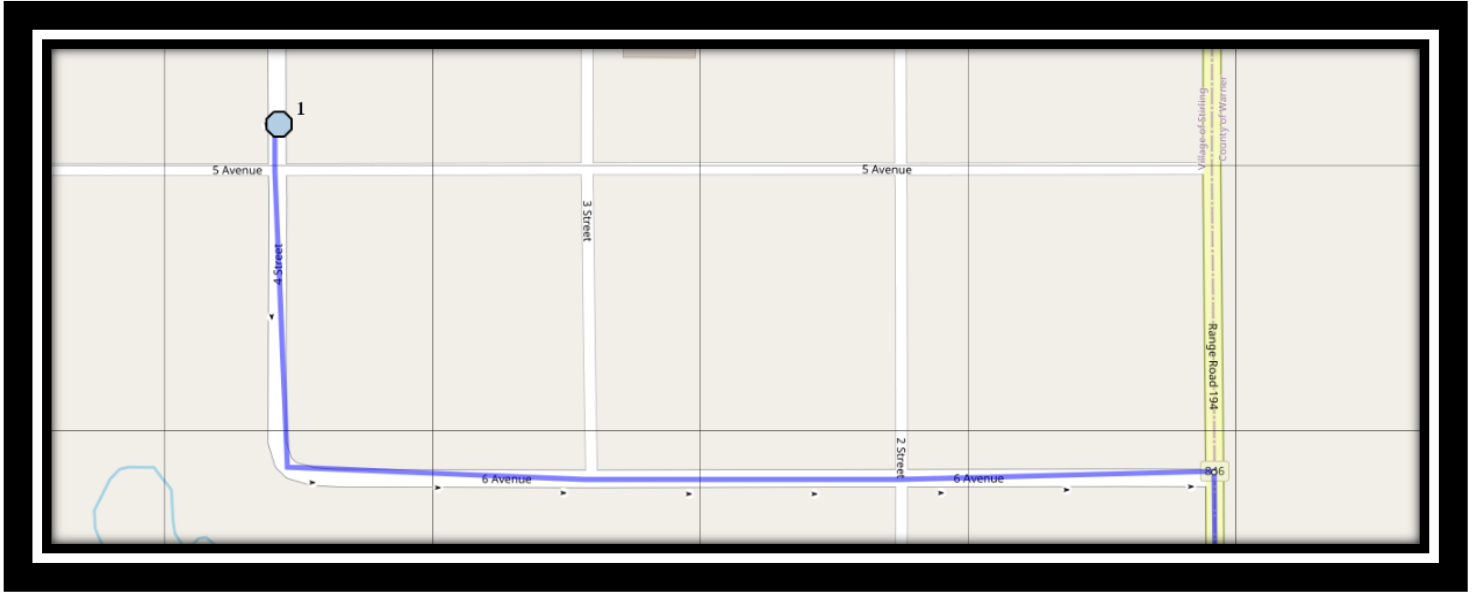

CFM Raymond Stirling

REVISED: August 12, 2024

EFFECTIVE: September 3, 2024

Catholic Central High East – 405 18 Street South – (403) 327-4596

St. Francis Middle School – 333 18 Street South – (403) 327-3402

Ecole St. Mary's – 422 20 Street South – (403) 327-3098

Please arrive 10 minutes before scheduled pick up and drop off times. Times shown may vary due to weather & traffic conditions.

Bus routes and maps are subject to change. For the most up-to-date version, visit www.southland.ca/lethbridge.