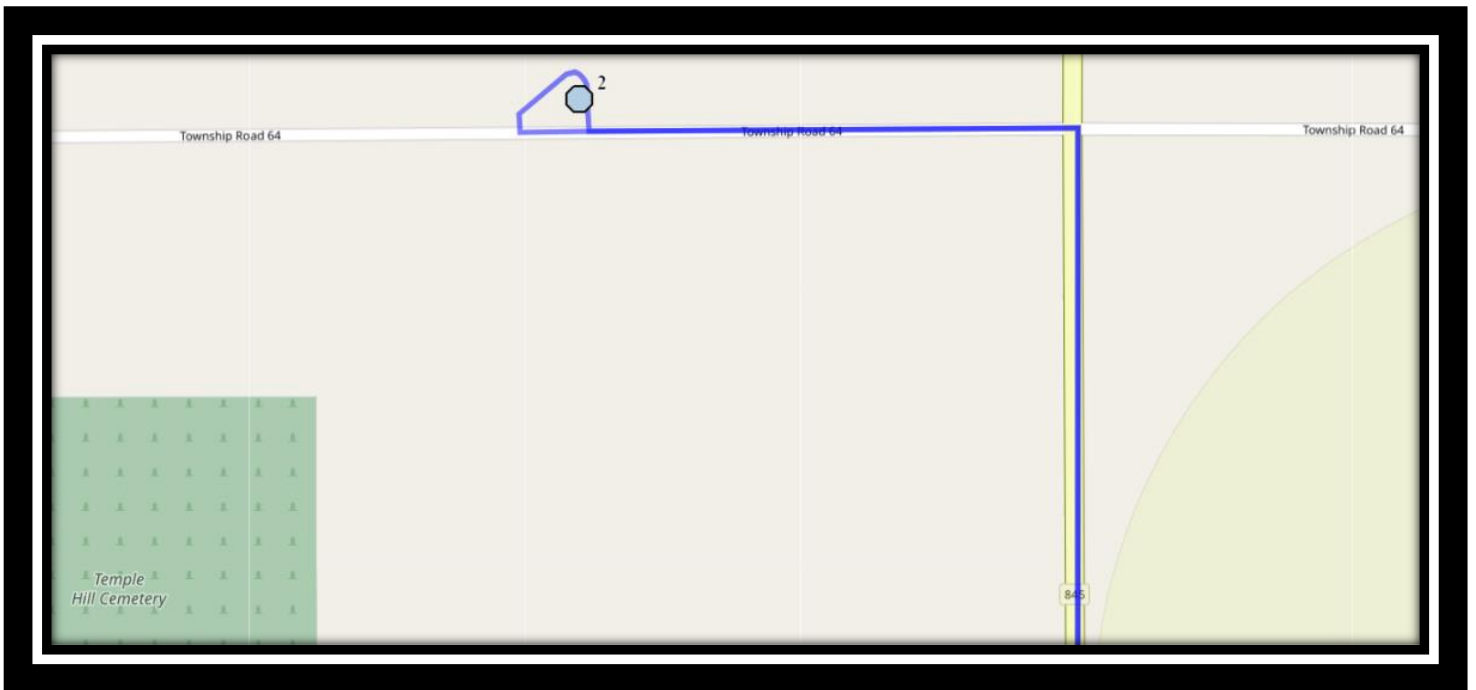

CFM Raymond Stirling

REVISED: August 12, 2024

EFFECTIVE: September 3, 2024

Catholic Central High East – 405 18 Street South – (403) 327-4596

St. Francis Middle School – 333 18 Street South – (403) 327-3402

Ecole St. Mary's – 422 20 Street South – (403) 327-3098

Please arrive 10 minutes before scheduled pick up and drop off times. Times shown may vary due to weather & traffic conditions.

Bus routes and maps are subject to change. For the most up-to-date version, visit www.southland.ca/lethbridge.