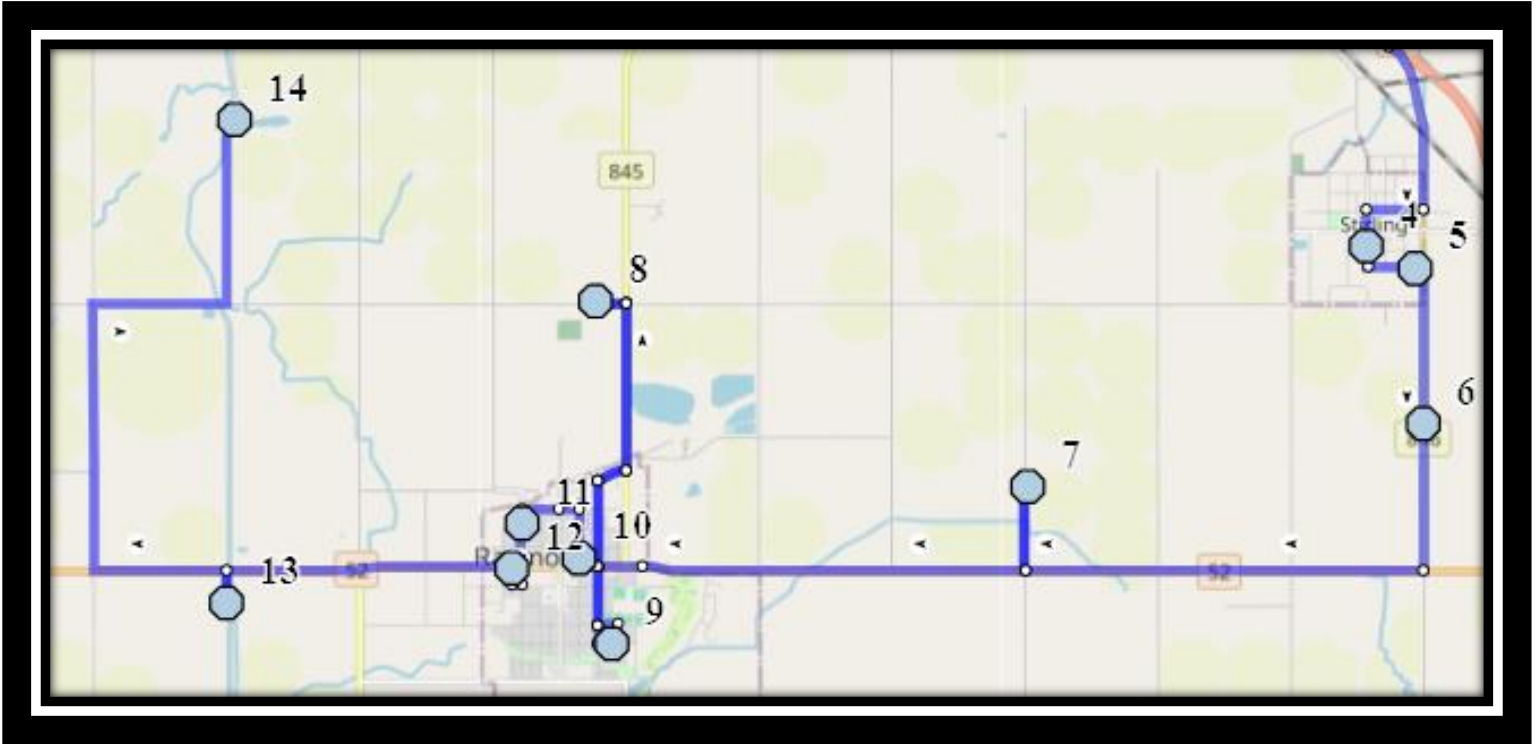

CFM Raymond Stirling

REVISED: August 12, 2024

EFFECTIVE: September 3, 2024

PM ROUTE - Alternate stop order

Catholic Central High East – 405 18 Street South – (403) 327-4596

St. Francis Middle School – 333 18 Street South – (403) 327-3402

Ecole St. Mary's – 422 20 Street South – (403) 327-3098

Please arrive 10 minutes before scheduled pick up and drop off times. Times shown may vary due to weather & traffic conditions.

Bus routes and maps are subject to change. For the most up-to-date version, visit www.southland.ca/lethbridge.