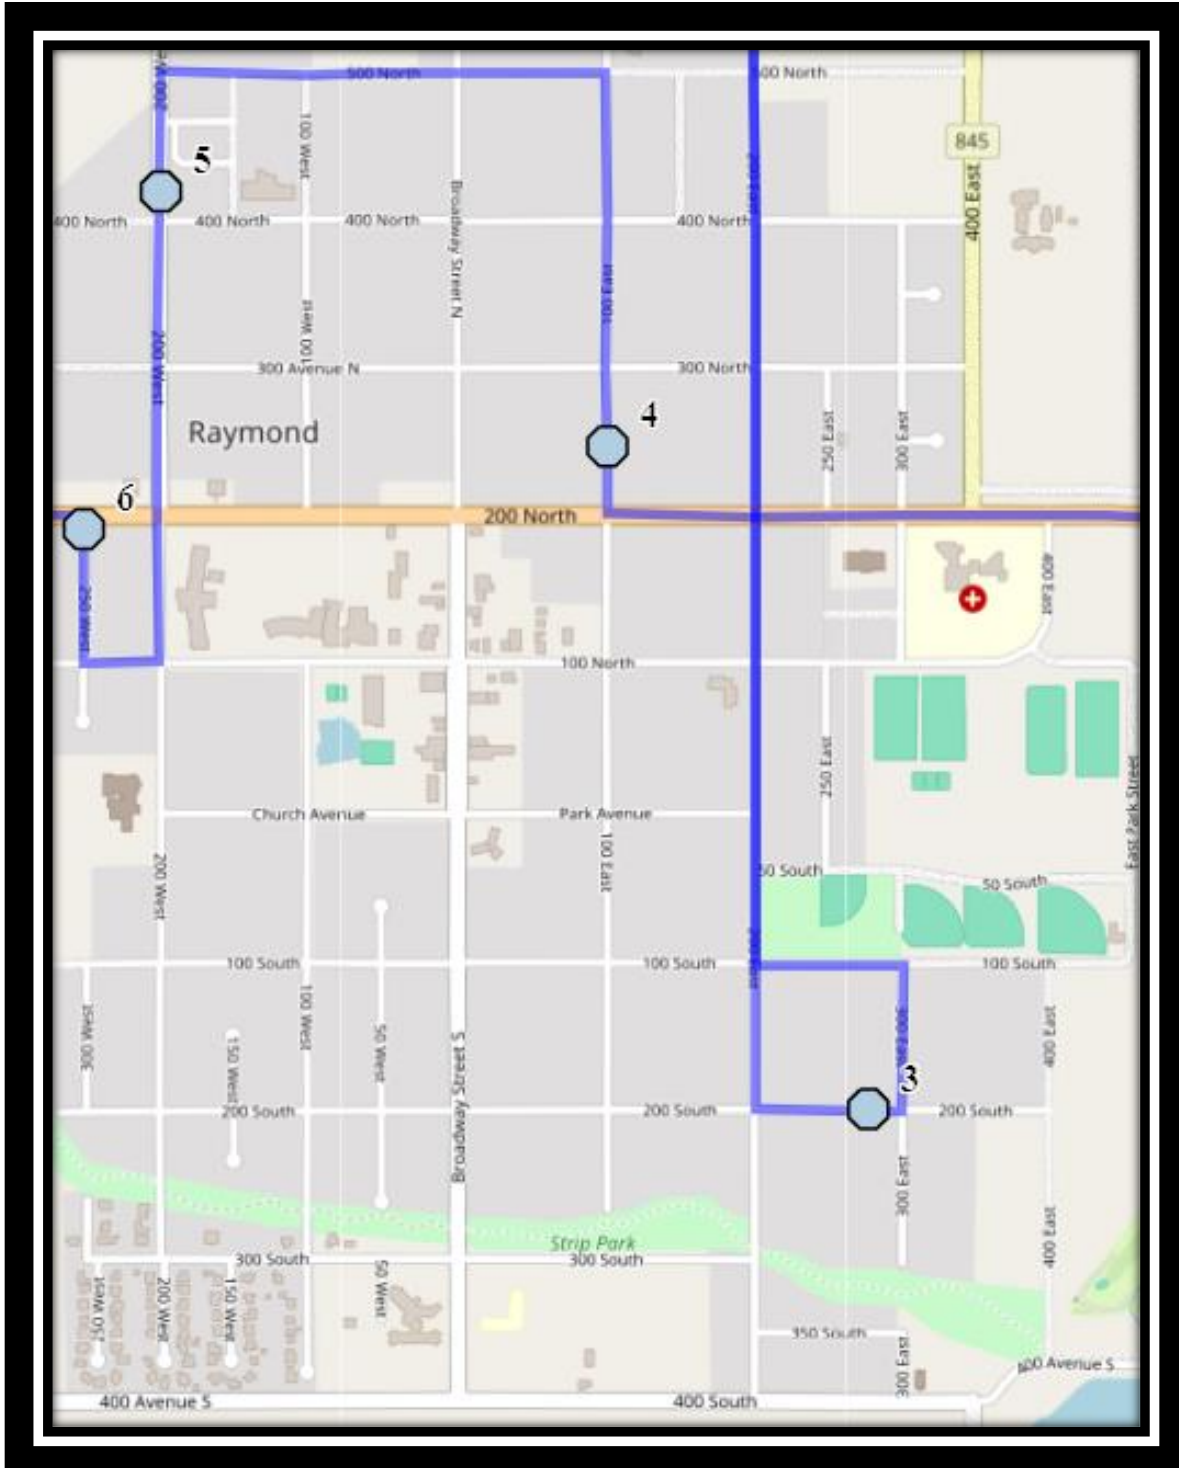

CFM Raymond Stirling

REVISED: August 12, 2024

EFFECTIVE: September 3, 2024

Catholic Central High East – 405 18 Street South – (403) 327-4596

St. Francis Middle School – 333 18 Street South – (403) 327-3402

Ecole St. Mary's – 422 20 Street South – (403) 327-3098

Please arrive 10 minutes before scheduled pick up and drop off times. Times shown may vary due to weather & traffic conditions.

Bus routes and maps are subject to change. For the most up-to-date version, visit www.southland.ca/lethbridge.