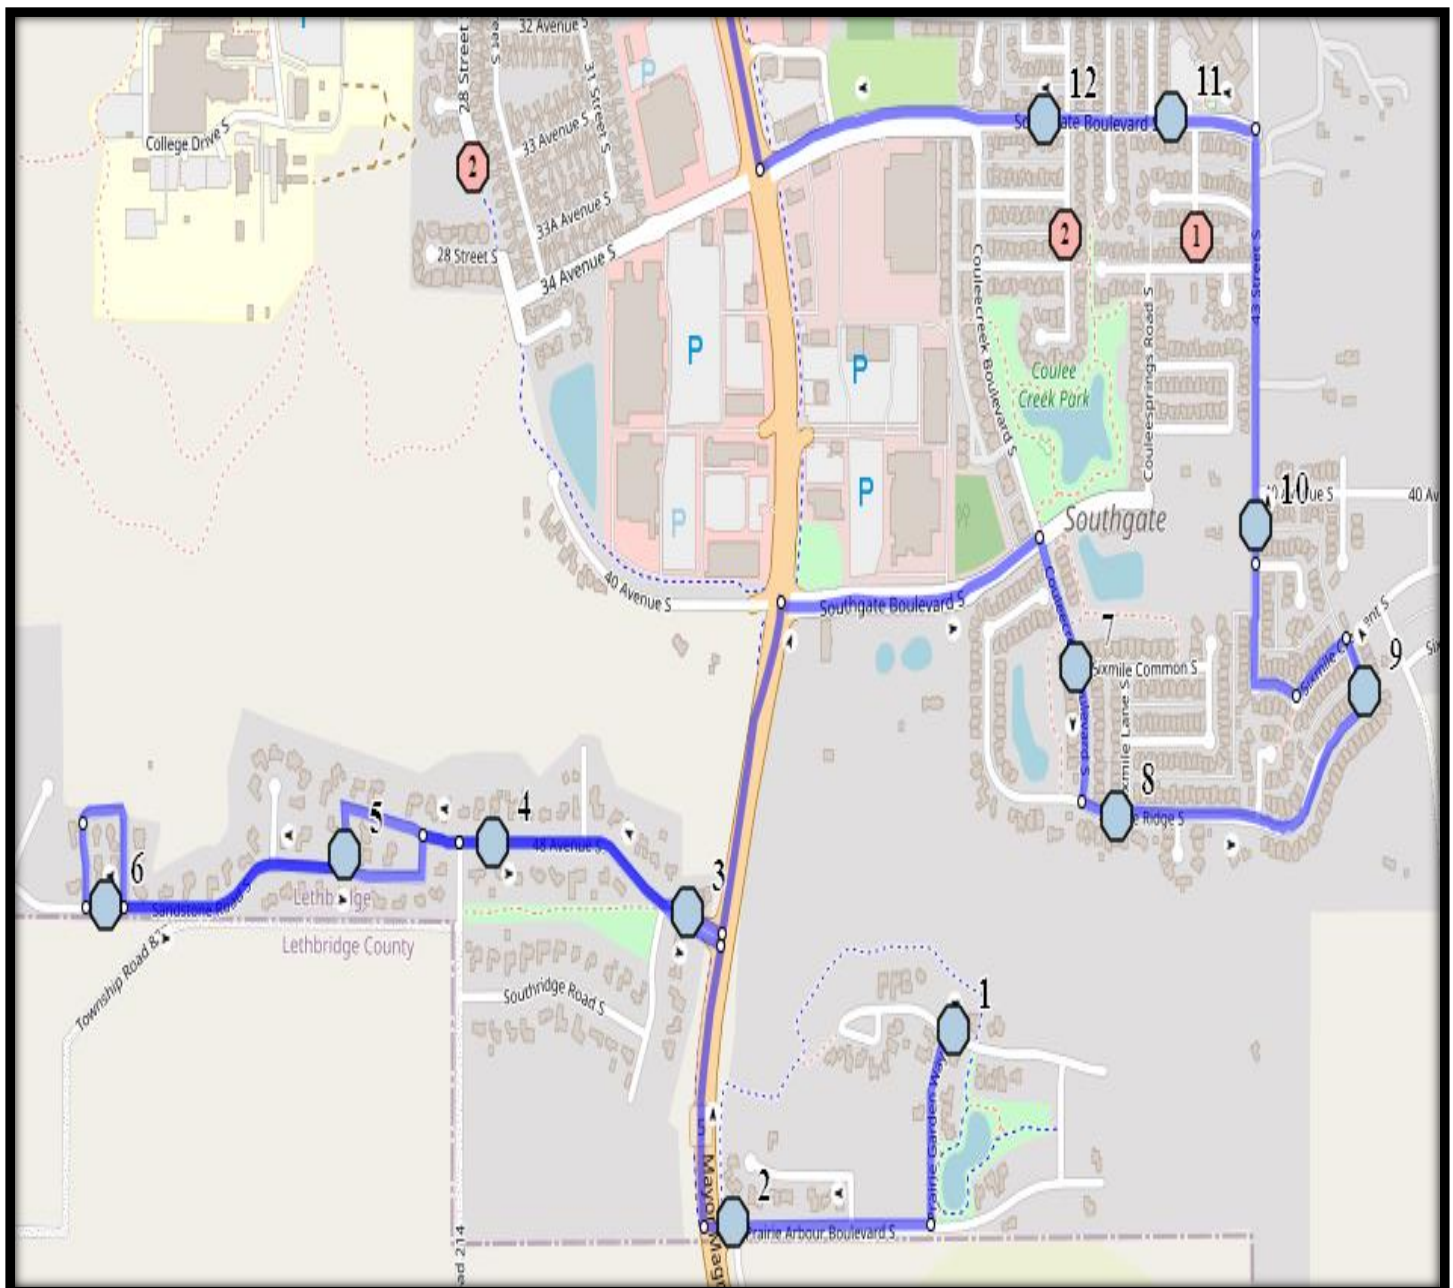

CFM S1

REVISED: August.12,2024

EFFECTIVE: September.3,2024

AM Route / PM slight difference watch map and driver directions

Catholic Central High East – 405 18 Street South – (403) 327-4596

St. Francis Middle School – 333 18 Street South – (403) 327-3402

Ecole St. Mary's – 422 20 Street South – (403) 327-3098

Please arrive 10 minutes before scheduled pick up and drop off times. Times shown may vary due to weather & traffic conditions.
Bus routes and maps are subject to change. For the most up-to-date version, visit www.southland.ca/lethbridge.