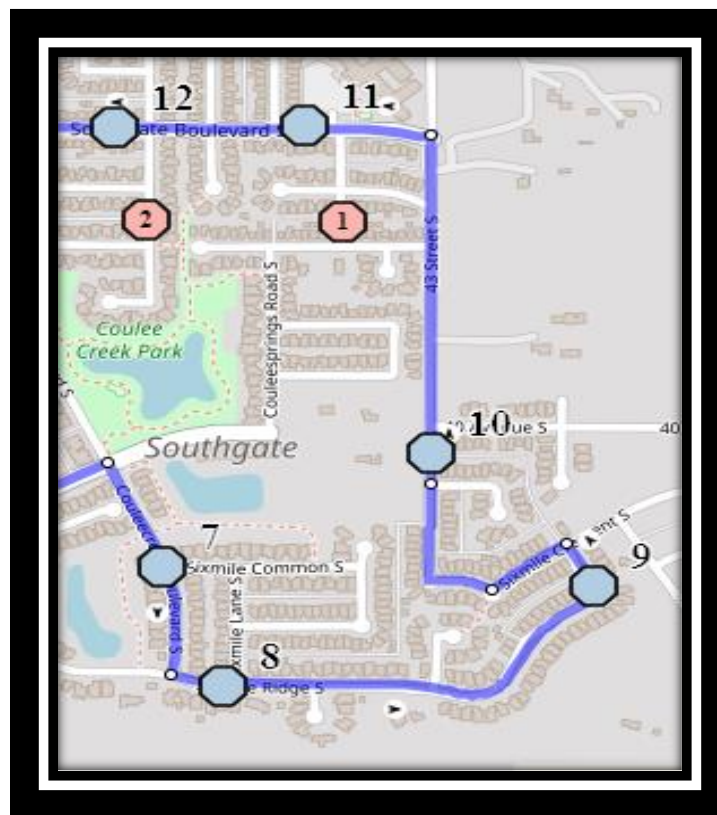

CFM S1

REVISED: August.12,2024

EFFECTIVE: September.3,2024

Catholic Central High East – 405 18 Street South – (403) 327-4596

St. Francis Middle School – 333 18 Street South – (403) 327-3402

Ecole St. Mary's – 422 20 Street South – (403) 327-3098

Please arrive 10 minutes before scheduled pick up and drop off times. Times shown may vary due to weather & traffic conditions.
Bus routes and maps are subject to change. For the most up-to-date version, visit www.southland.ca/lethbridge.