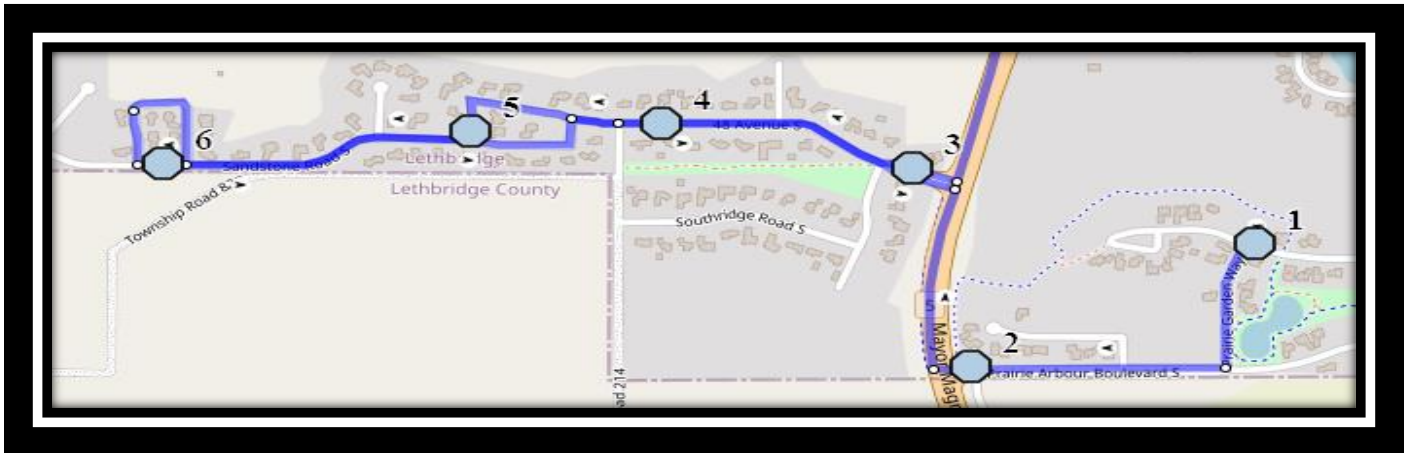

CFM S1

REVISED: August.12,2024

EFFECTIVE: September.3,2024

Catholic Central High East – 405 18 Street South – (403) 327-4596

St. Francis Middle School – 333 18 Street South – (403) 327-3402

Ecole St. Mary's – 422 20 Street South – (403) 327-3098

Please arrive 10 minutes before scheduled pick up and drop off times. Times shown may vary due to weather & traffic conditions.
Bus routes and maps are subject to change. For the most up-to-date version, visit www.southland.ca/lethbridge.