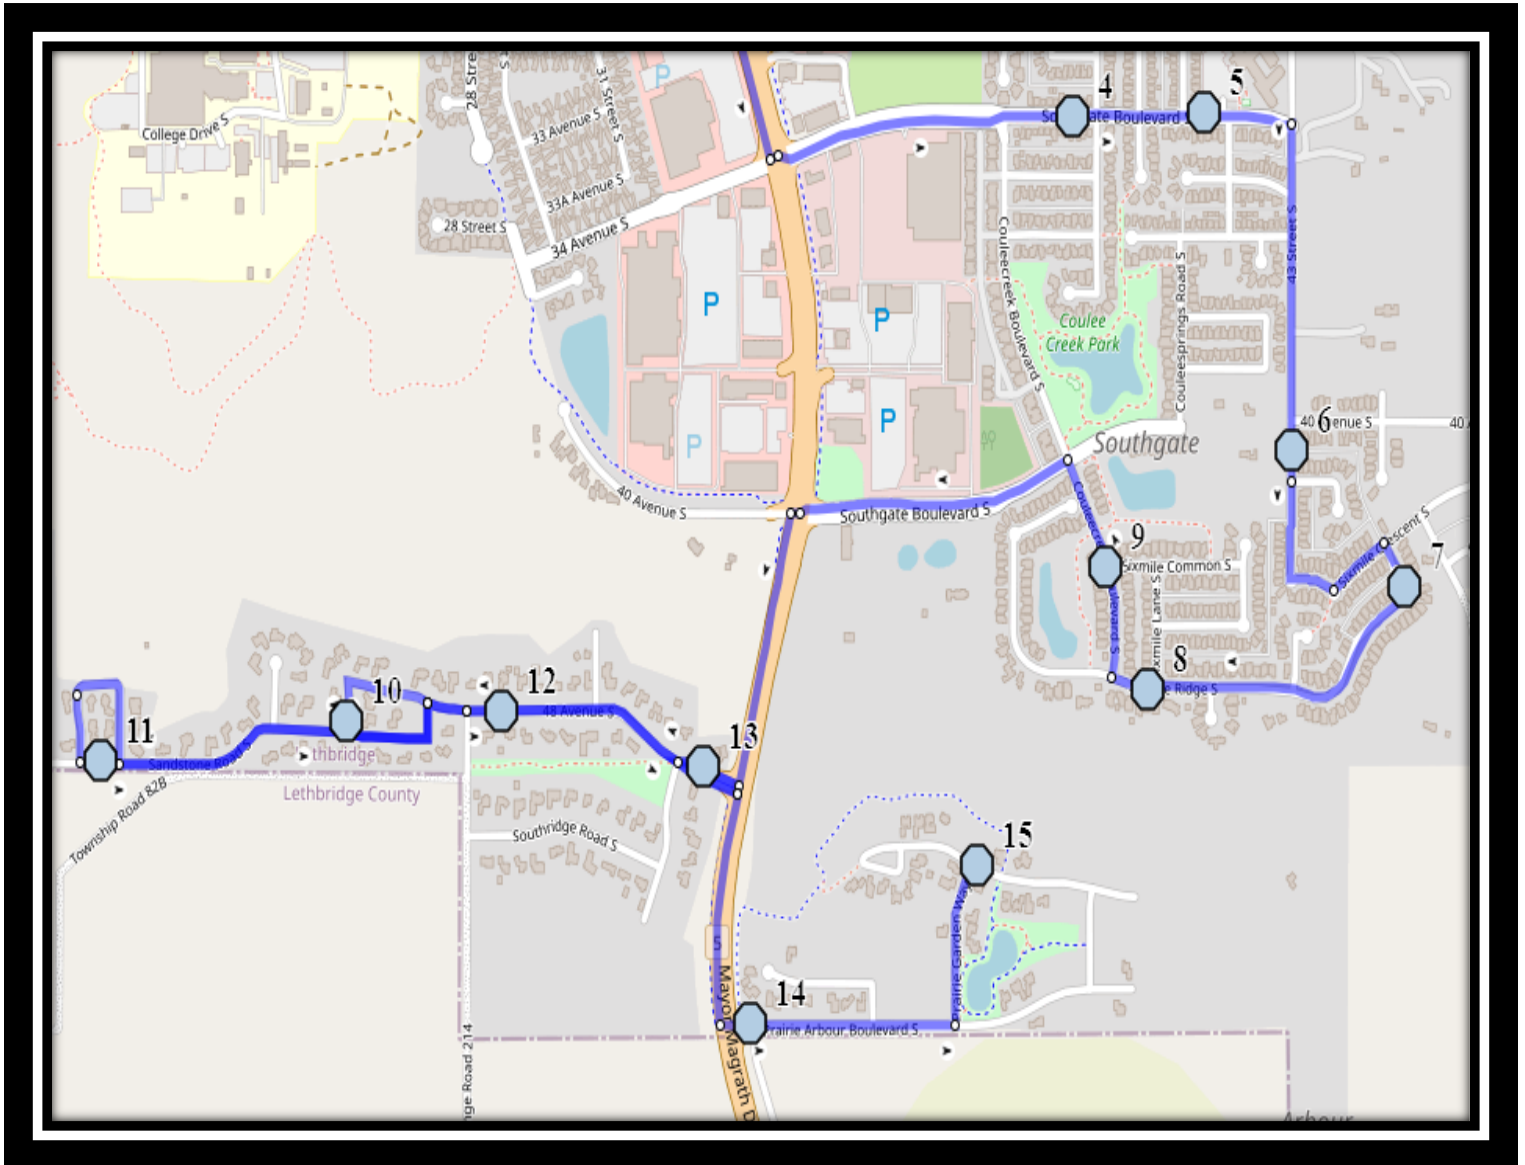

CFM S1

REVISED: August.12,2024

EFFECTIVE: September.3,2024

PM Route

Catholic Central High East – 405 18 Street South – (403) 327-4596

St. Francis Middle School – 333 18 Street South – (403) 327-3402

Ecole St. Mary’s – 422 20 Street South – (403) 327-3098

Please arrive 10 minutes before scheduled pick up and drop off times. Times shown may vary due to weather & traffic conditions.
Bus routes and maps are subject to change. For the most up-to-date version, visit www.southland.ca/lethbridge.