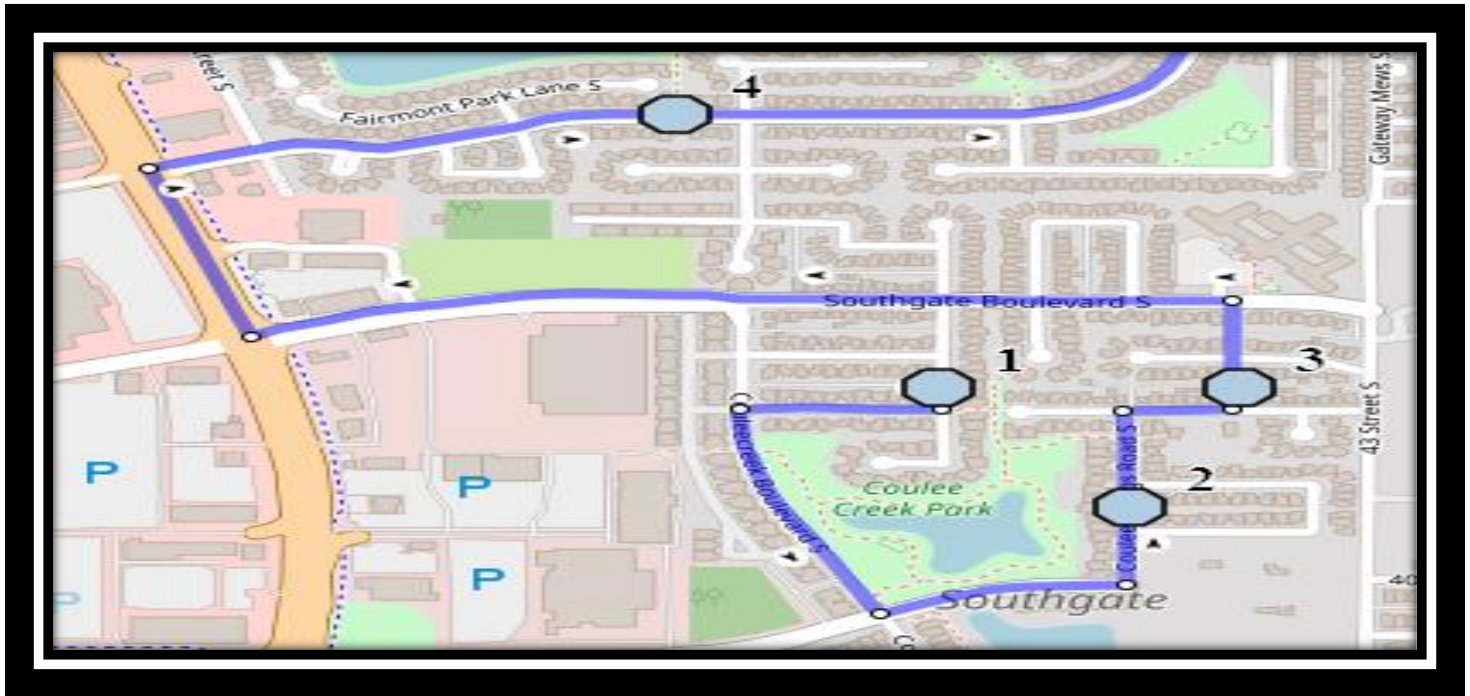

CFM S2

REVISED: August.12,2024

EFFECTIVE: September.3,2024

Catholic Central High East – 405 18 Street South – (403) 327-4596

St. Francis Middle School – 333 18 Street South – (403) 327-3402

Ecole St. Mary's – 422 20 Street South – (403) 327-3098

Please arrive 10 minutes before scheduled pick up and drop off times. Times shown may vary due to weather & traffic conditions.
Bus routes and maps are subject to change. For the most up-to-date version, visit www.southland.ca/lethbridge.