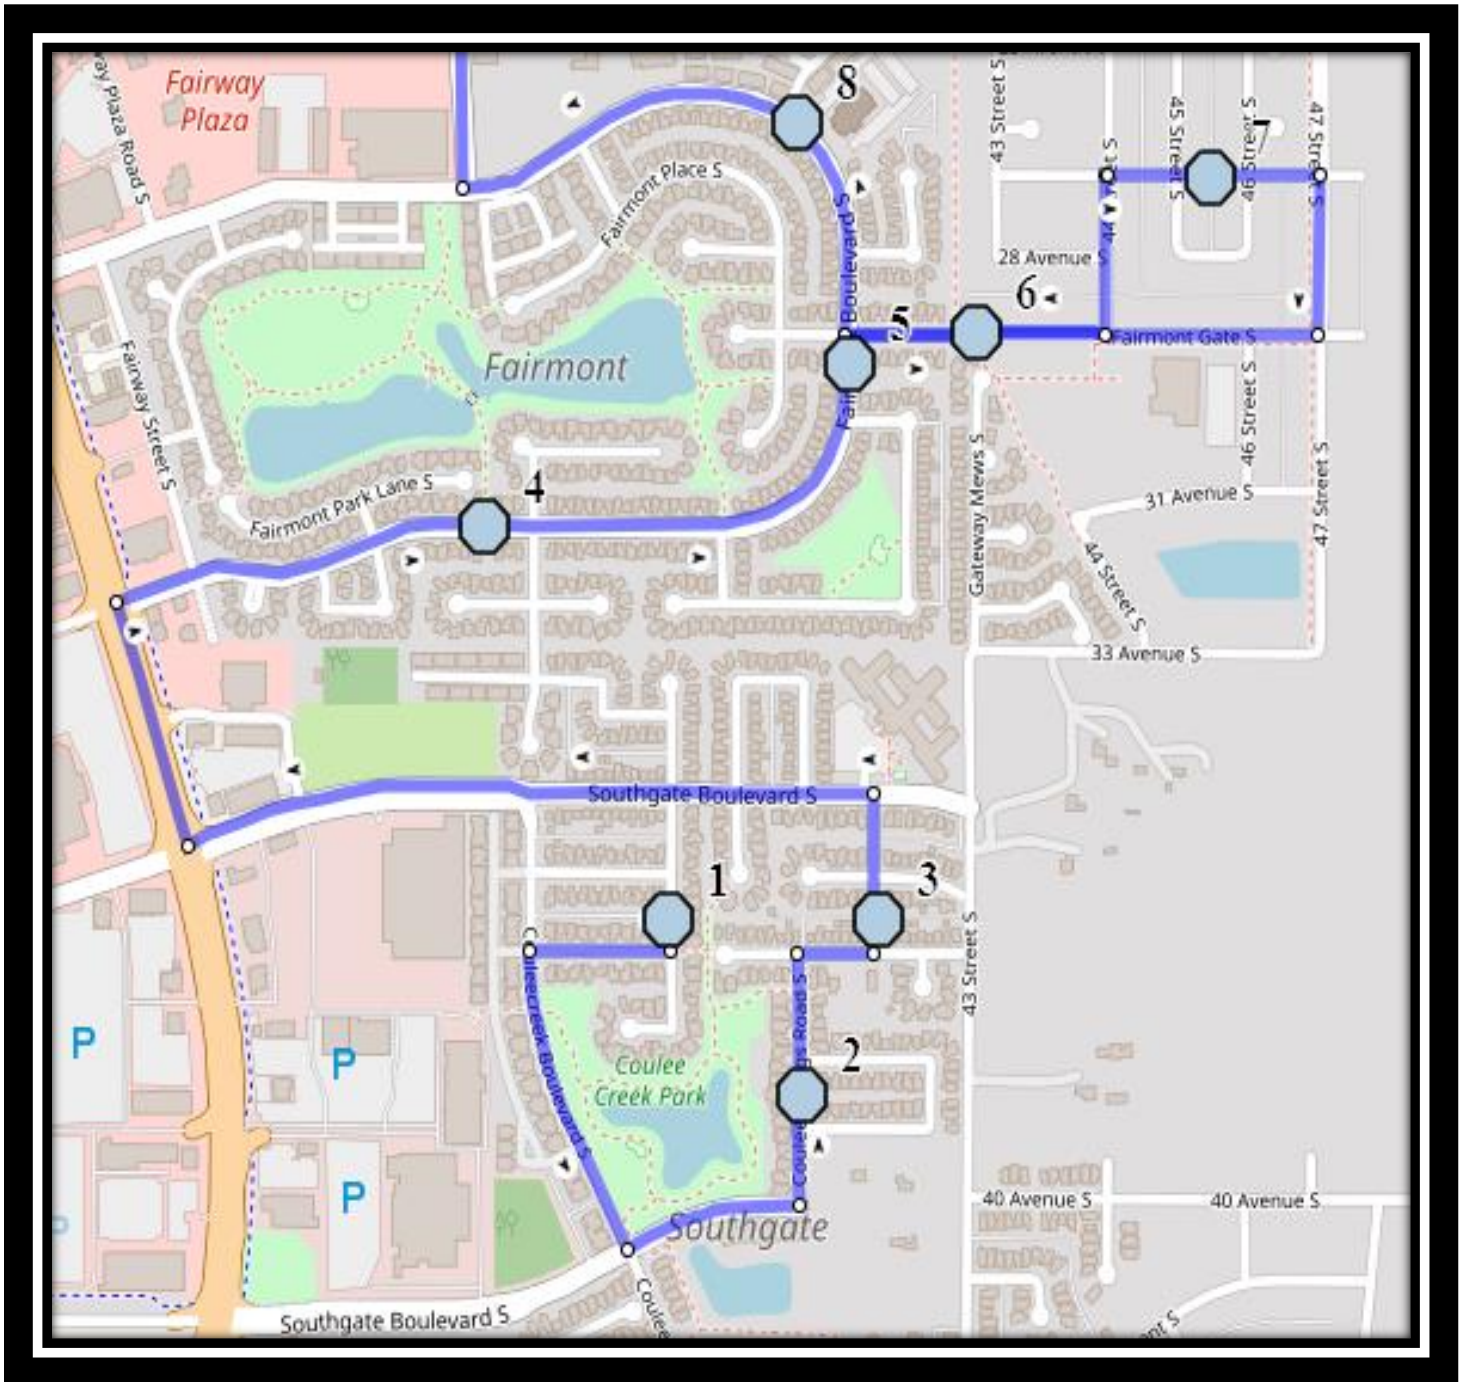

CFM S2

REVISED: August.12,2024

EFFECTIVE: September.3,2024

AM Route / PM alternate order watch map and driver directions

Catholic Central High East – 405 18 Street South – (403) 327-4596

St. Francis Middle School – 333 18 Street South – (403) 327-3402

Ecole St. Mary’s – 422 20 Street South – (403) 327-3098

Please arrive 10 minutes before scheduled pick up and drop off times. Times shown may vary due to weather & traffic conditions.
Bus routes and maps are subject to change. For the most up-to-date version, visit www.southland.ca/lethbridge.