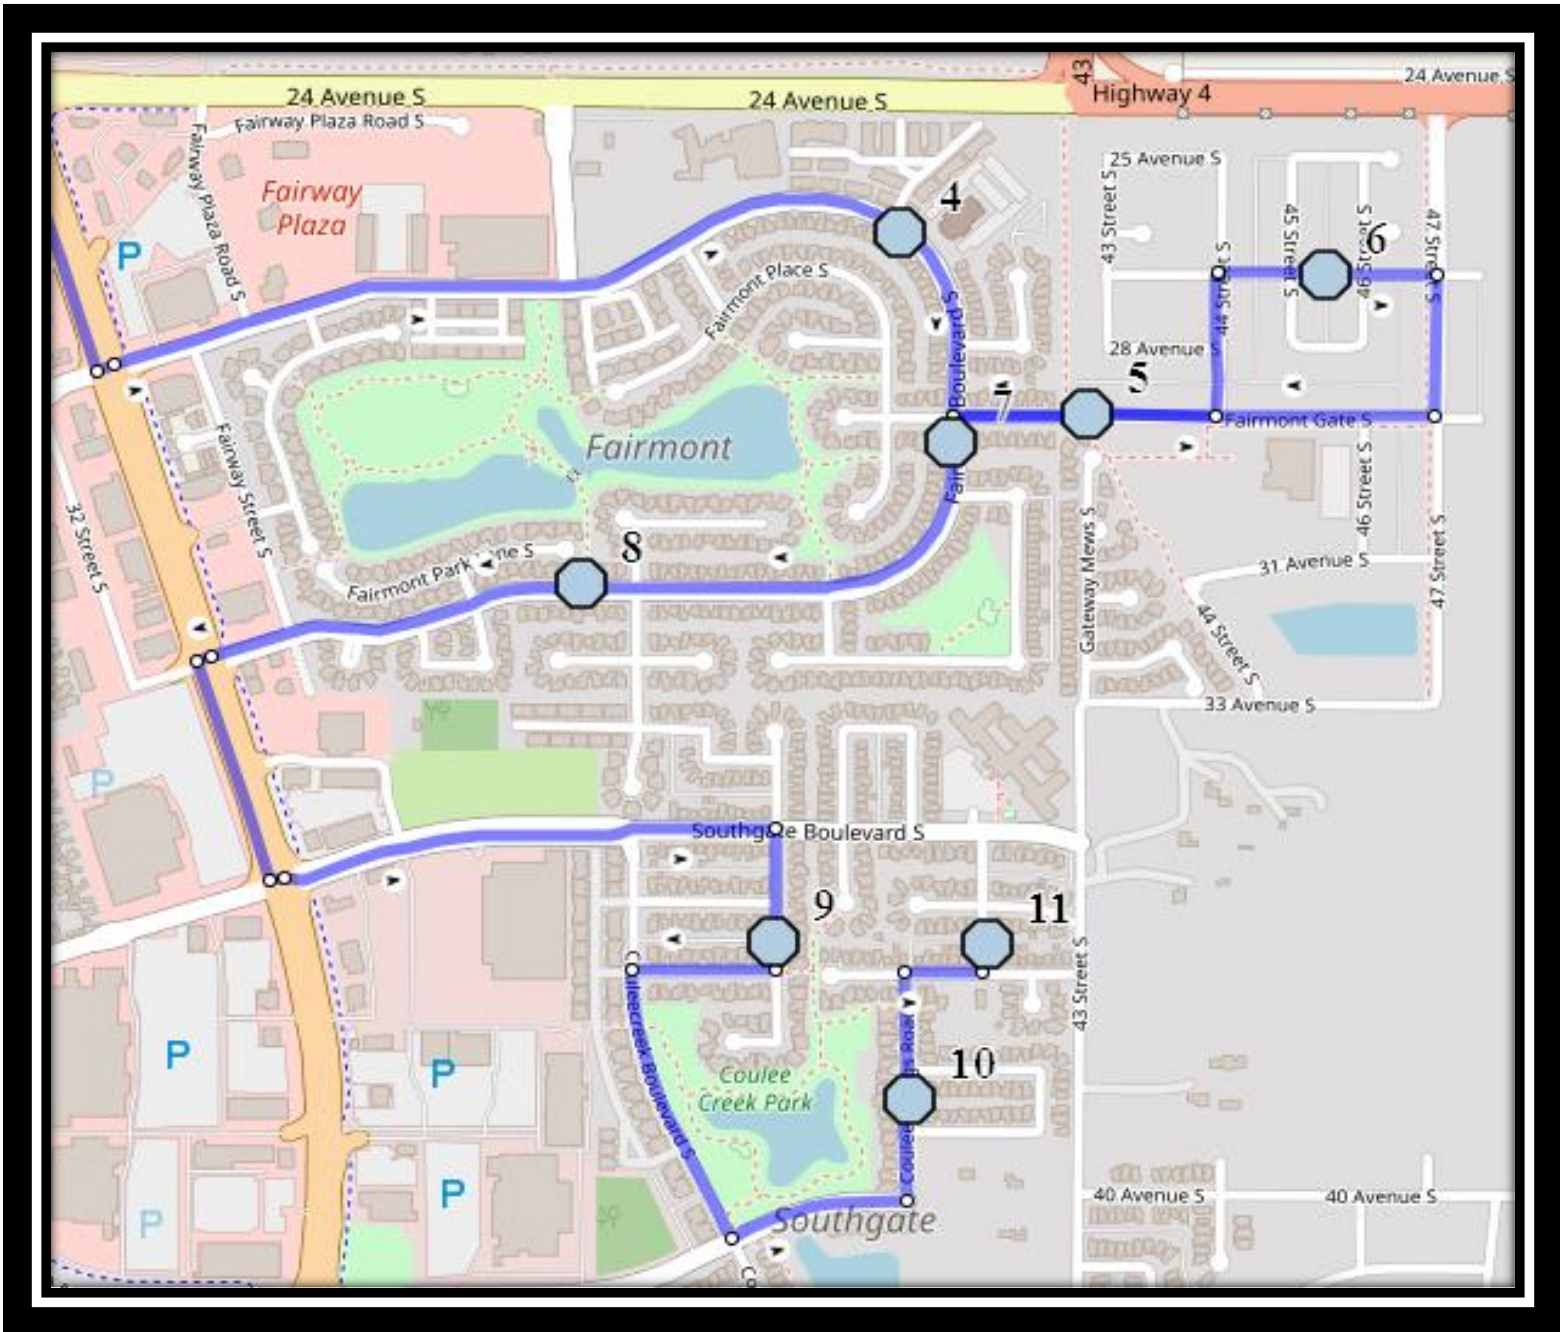

CFM S2

REVISED: August.12,2024

EFFECTIVE: September.3,2024

PM Route

Catholic Central High East – 405 18 Street South – (403) 327-4596

St. Francis Middle School – 333 18 Street South – (403) 327-3402

Ecole St. Mary's – 422 20 Street South – (403) 327-3098

Please arrive 10 minutes before scheduled pick up and drop off times. Times shown may vary due to weather & traffic conditions.
Bus routes and maps are subject to change. For the most up-to-date version, visit www.southland.ca/lethbridge.