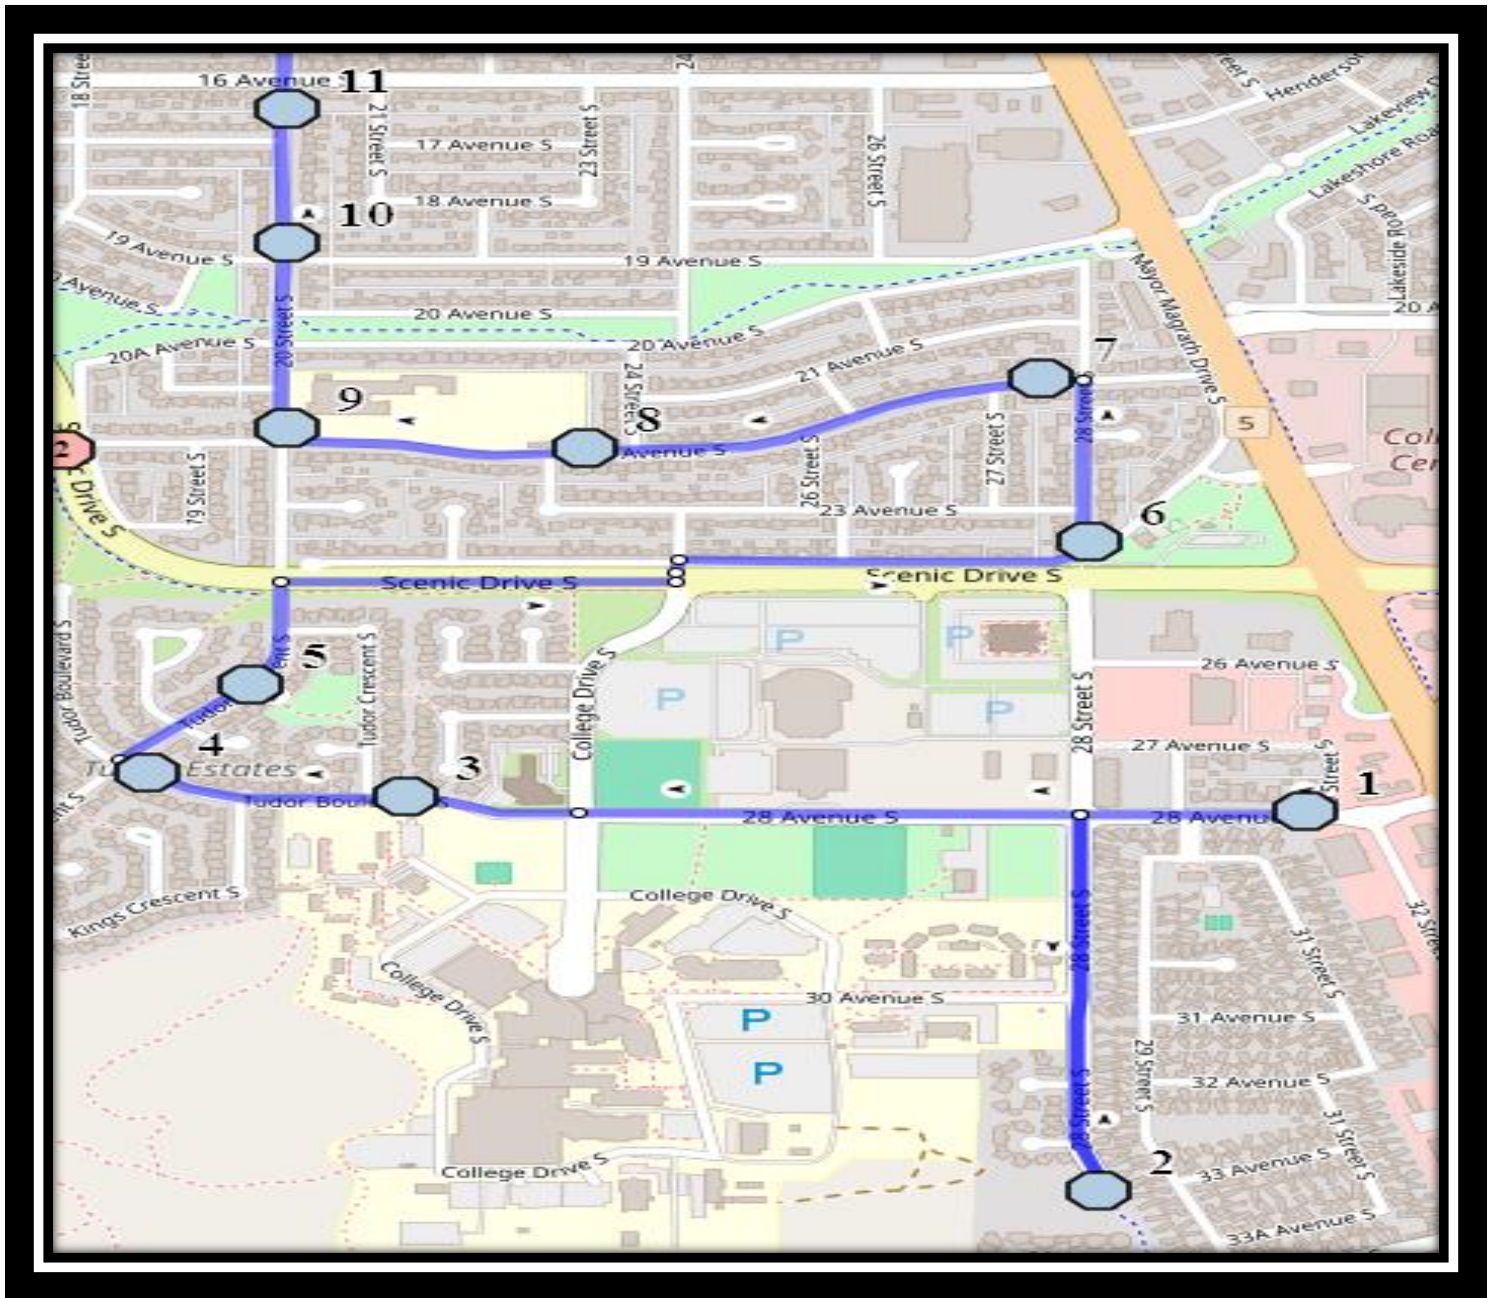

CFM S3

REVISED: August.12,2024

EFFECTIVE: September.3,2024

AM Route / PM same direction

Catholic Central High East – 405 18 Street South – (403) 327-4596

St. Francis Middle School – 333 18 Street South – (403) 327-3402

Ecole St. Mary's – 422 20 Street South – (403) 327-3098

Please arrive 10 minutes before scheduled pick up and drop off times. Times shown may vary due to weather & traffic conditions.

Bus routes and maps are subject to change. For the most up-to-date version, visit www.southland.ca/lethbridge.