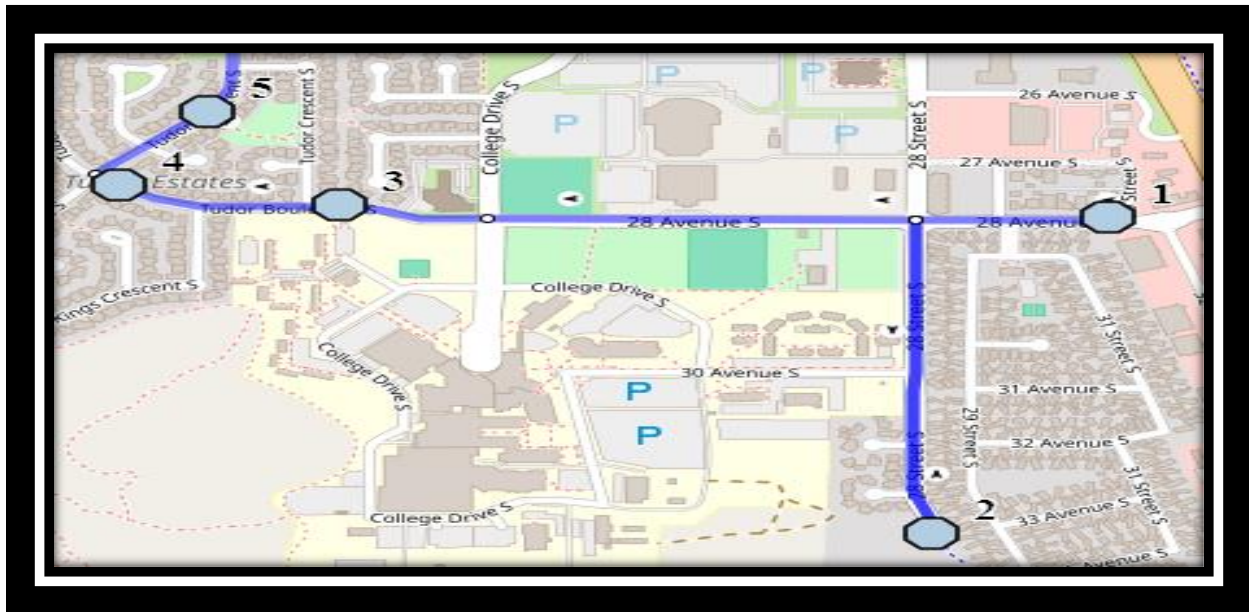

CFM S3

REVISED: August.12,2024

EFFECTIVE: September.3,2024

Catholic Central High East – 405 18 Street South – (403) 327-4596

St. Francis Middle School – 333 18 Street South – (403) 327-3402

Ecole St. Mary's – 422 20 Street South – (403) 327-3098

Please arrive 10 minutes before scheduled pick up and drop off times. Times shown may vary due to weather & traffic conditions.

Bus routes and maps are subject to change. For the most up-to-date version, visit www.southland.ca/lethbridge.