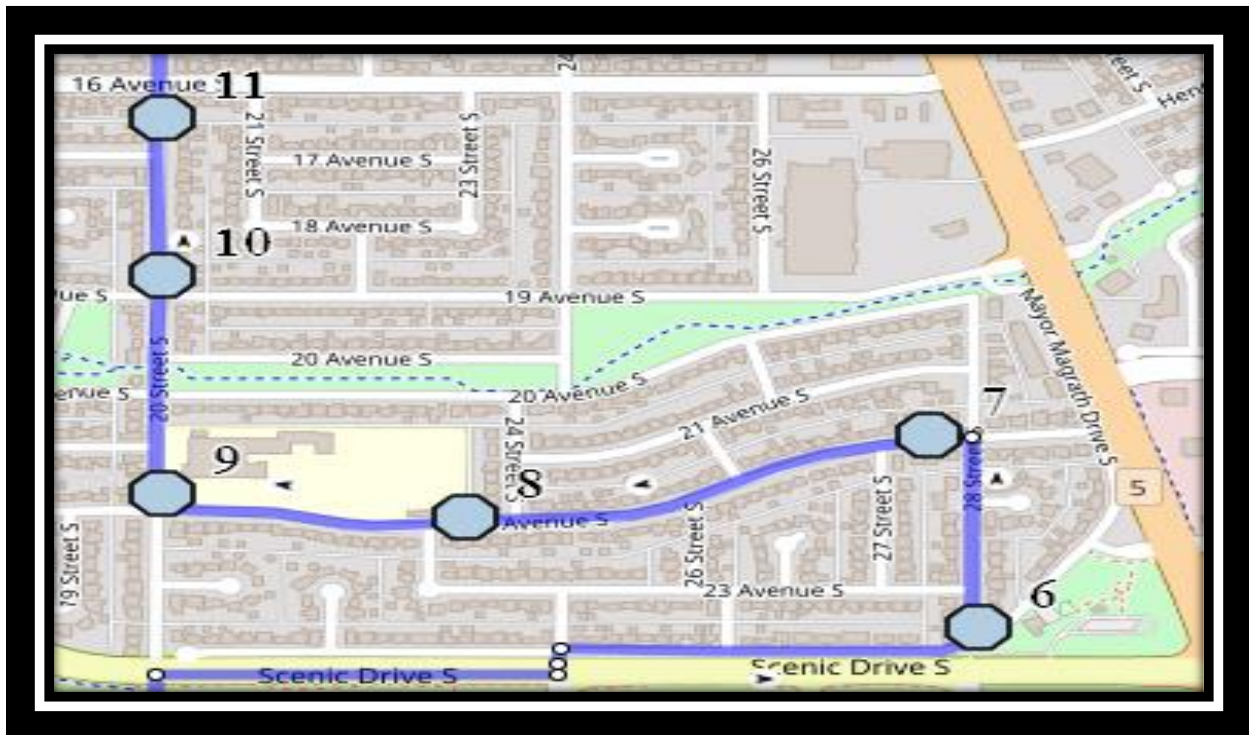

CFM S3

REVISED: August.12,2024

EFFECTIVE: September.3,2024

Catholic Central High East – 405 18 Street South – (403) 327-4596

St. Francis Middle School – 333 18 Street South – (403) 327-3402

Ecole St. Mary's – 422 20 Street South – (403) 327-3098

Please arrive 10 minutes before scheduled pick up and drop off times. Times shown may vary due to weather & traffic conditions.

Bus routes and maps are subject to change. For the most up-to-date version, visit www.southland.ca/lethbridge.