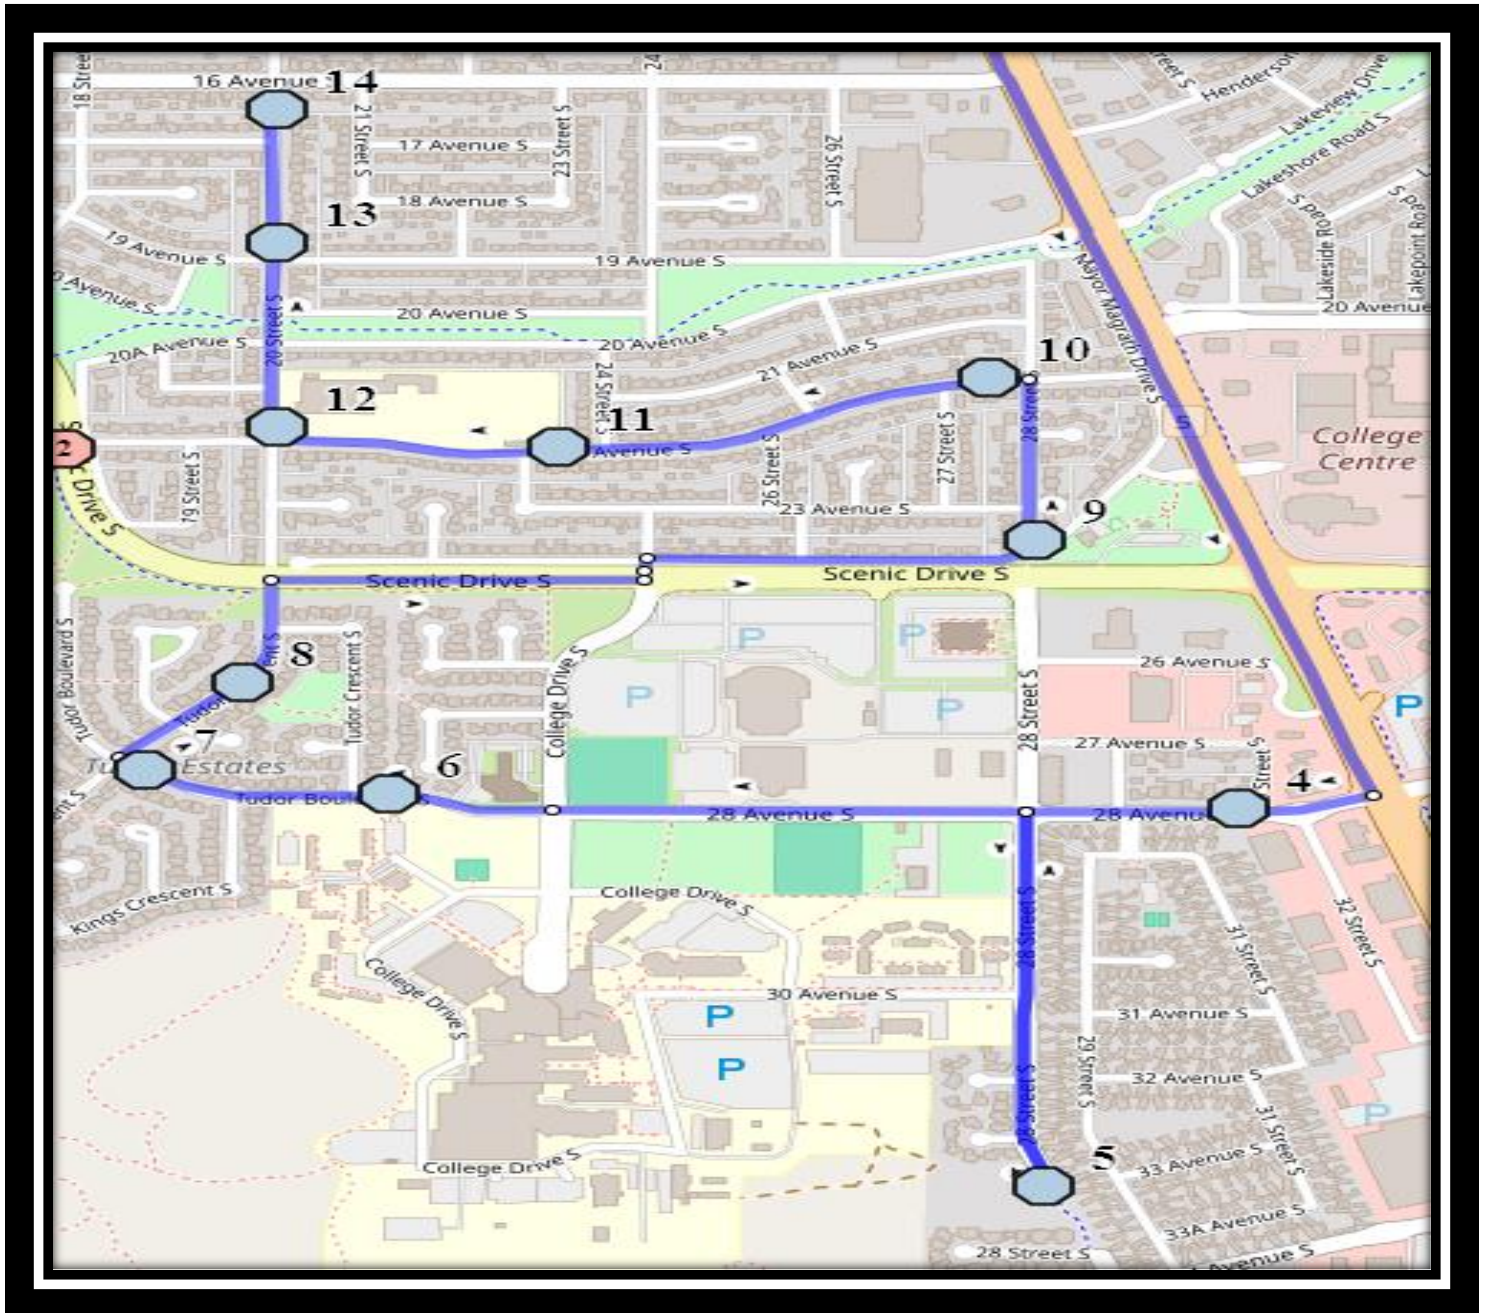

CFM S3

REVISED: August.12,2024

EFFECTIVE: September.3,2024

PM Route – Same direction as AM

Catholic Central High East – 405 18 Street South – (403) 327-4596

St. Francis Middle School – 333 18 Street South – (403) 327-3402

Ecole St. Mary's – 422 20 Street South – (403) 327-3098

Please arrive 10 minutes before scheduled pick up and drop off times. Times shown may vary due to weather & traffic conditions.
Bus routes and maps are subject to change. For the most up-to-date version, visit www.southland.ca/lethbridge.