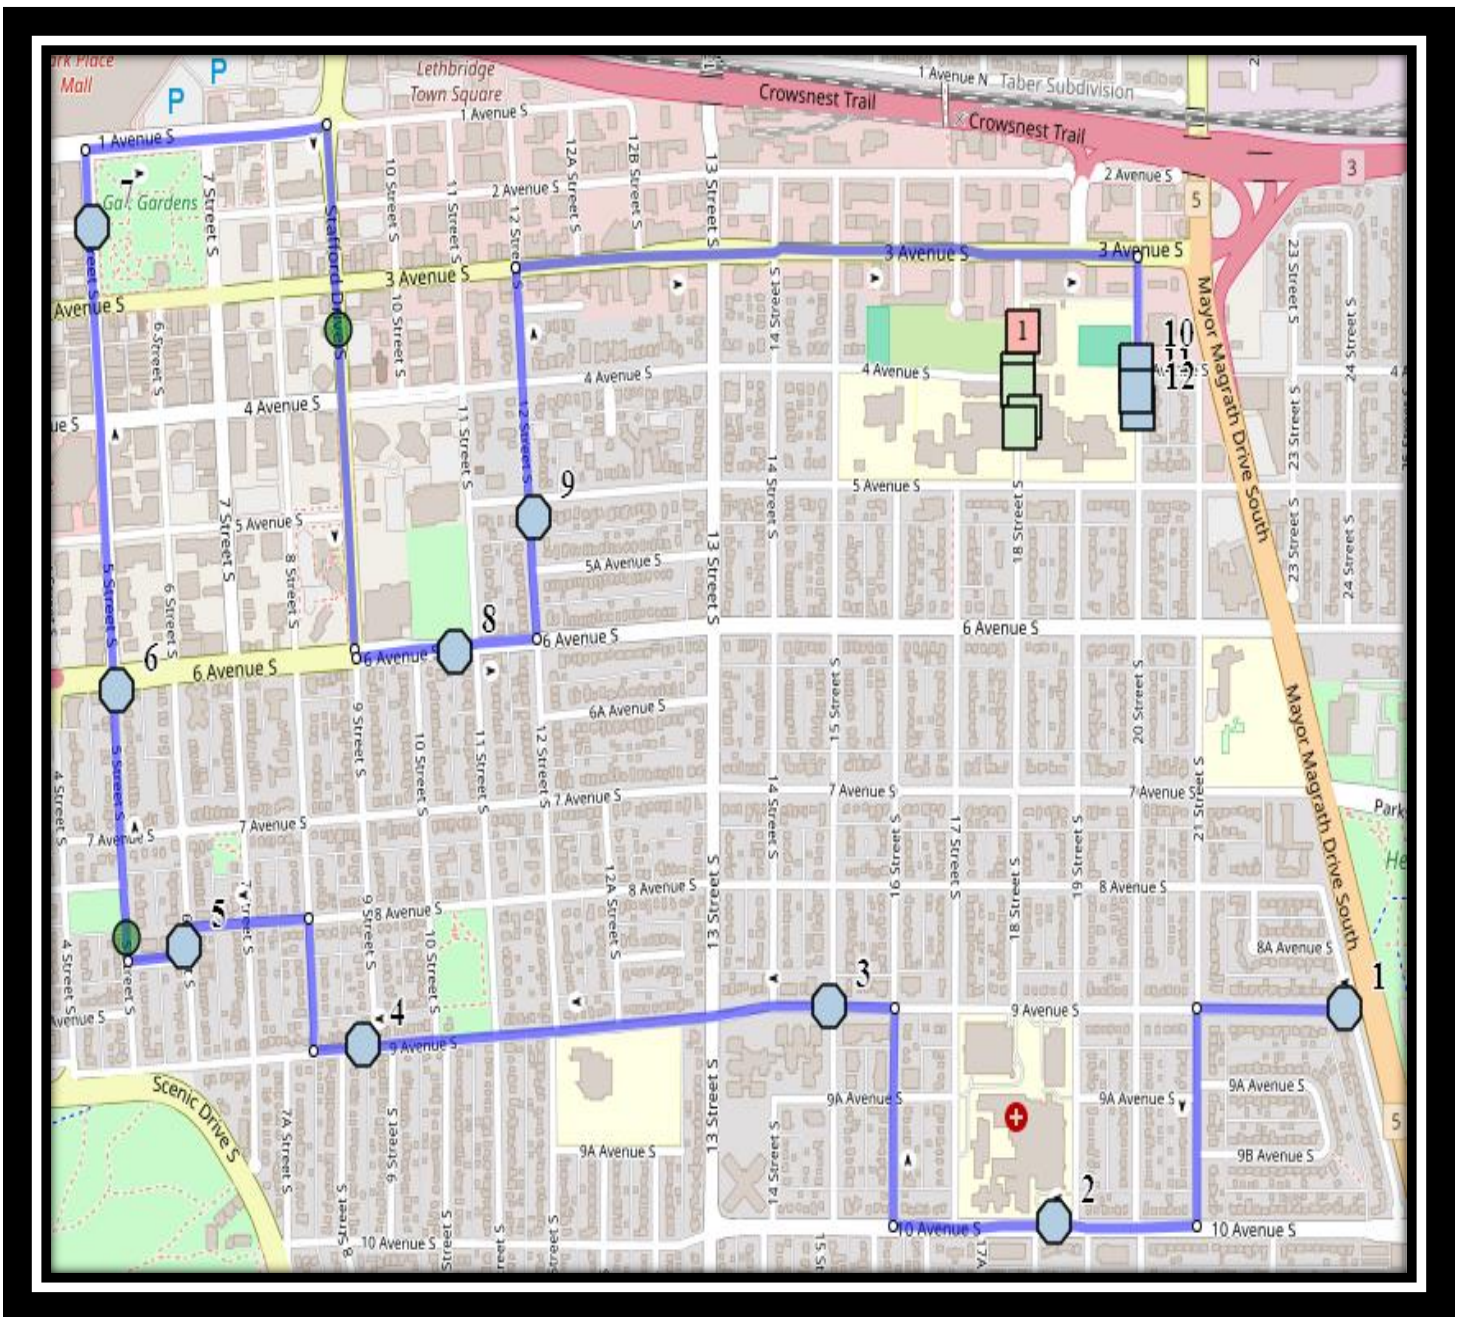

CFM S4

REVISED: August.12,2024

EFFECTIVE: September.3,2024

PM Route Same Direction as AM

Catholic Central High East – 405 18 Street South – (403) 327-4596

St. Francis Middle School – 333 18 Street South – (403) 327-3402

Ecole St. Mary’s – 422 20 Street South – (403) 327-3098

Please arrive 10 minutes before scheduled pick up and drop off times. Times shown may vary due to weather & traffic conditions.
Bus routes and maps are subject to change. For the most up-to-date version, visit www.southland.ca/lethbridge.