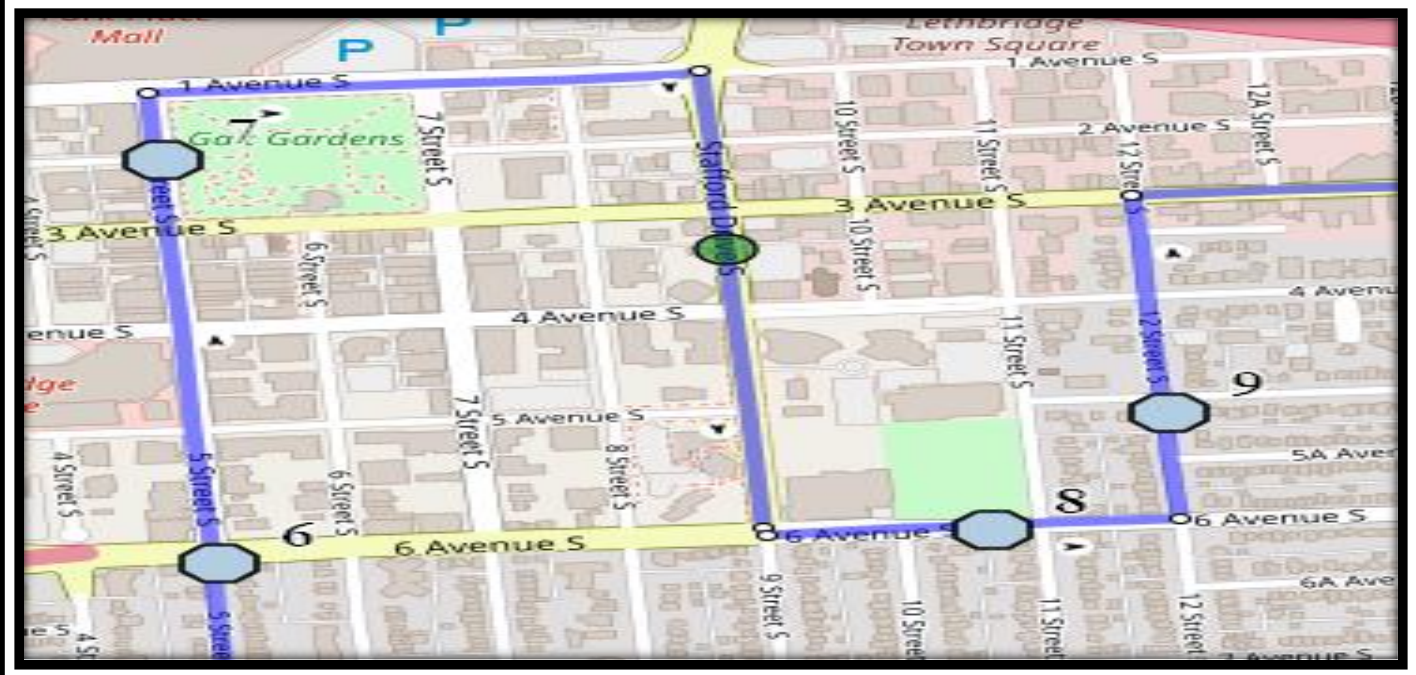

CFM S4

REVISED: August.12,2024

EFFECTIVE: September.3,2024

Catholic Central High East – 405 18 Street South – (403) 327-4596

St. Francis Middle School – 333 18 Street South – (403) 327-3402

Ecole St. Mary's – 422 20 Street South – (403) 327-3098

Please arrive 10 minutes before scheduled pick up and drop off times. Times shown may vary due to weather & traffic conditions.
Bus routes and maps are subject to change. For the most up-to-date version, visit www.southland.ca/lethbridge.