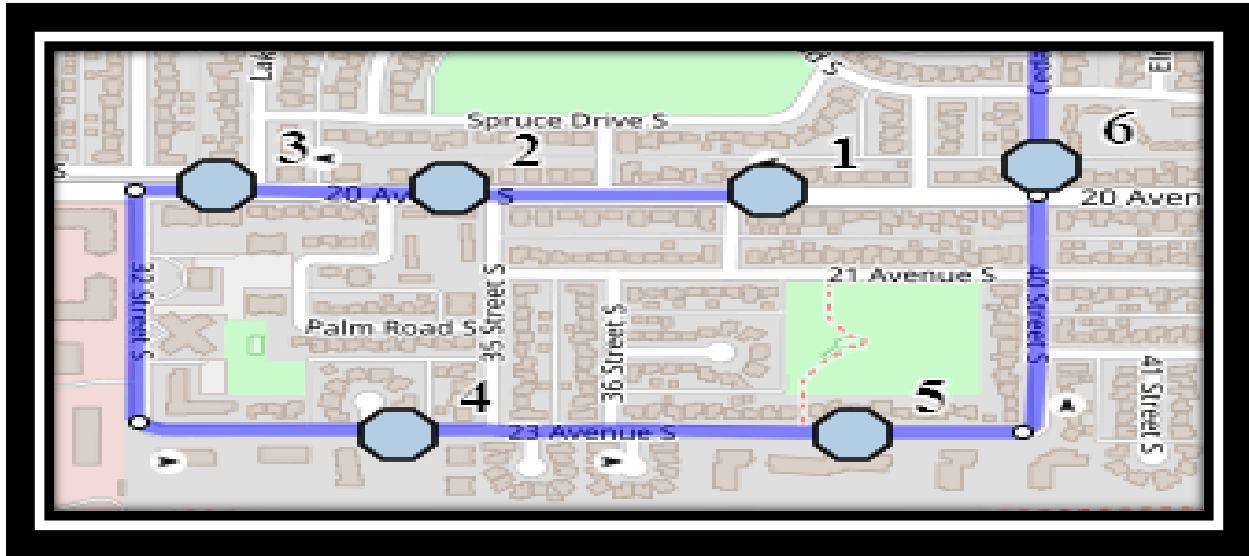

CFM S5

REVISED: August.12,2024

EFFECTIVE: September.3,2024

Catholic Central High East – 405 18 Street South – (403) 327-4596

St. Francis Middle School – 333 18 Street South – (403) 327-3402

Ecole St. Mary's – 422 20 Street South – (403) 327-3098

Please arrive 10 minutes before scheduled pick up and drop off times. Times shown may vary due to weather & traffic conditions.
Bus routes and maps are subject to change. For the most up-to-date version, visit www.southland.ca/lethbridge.