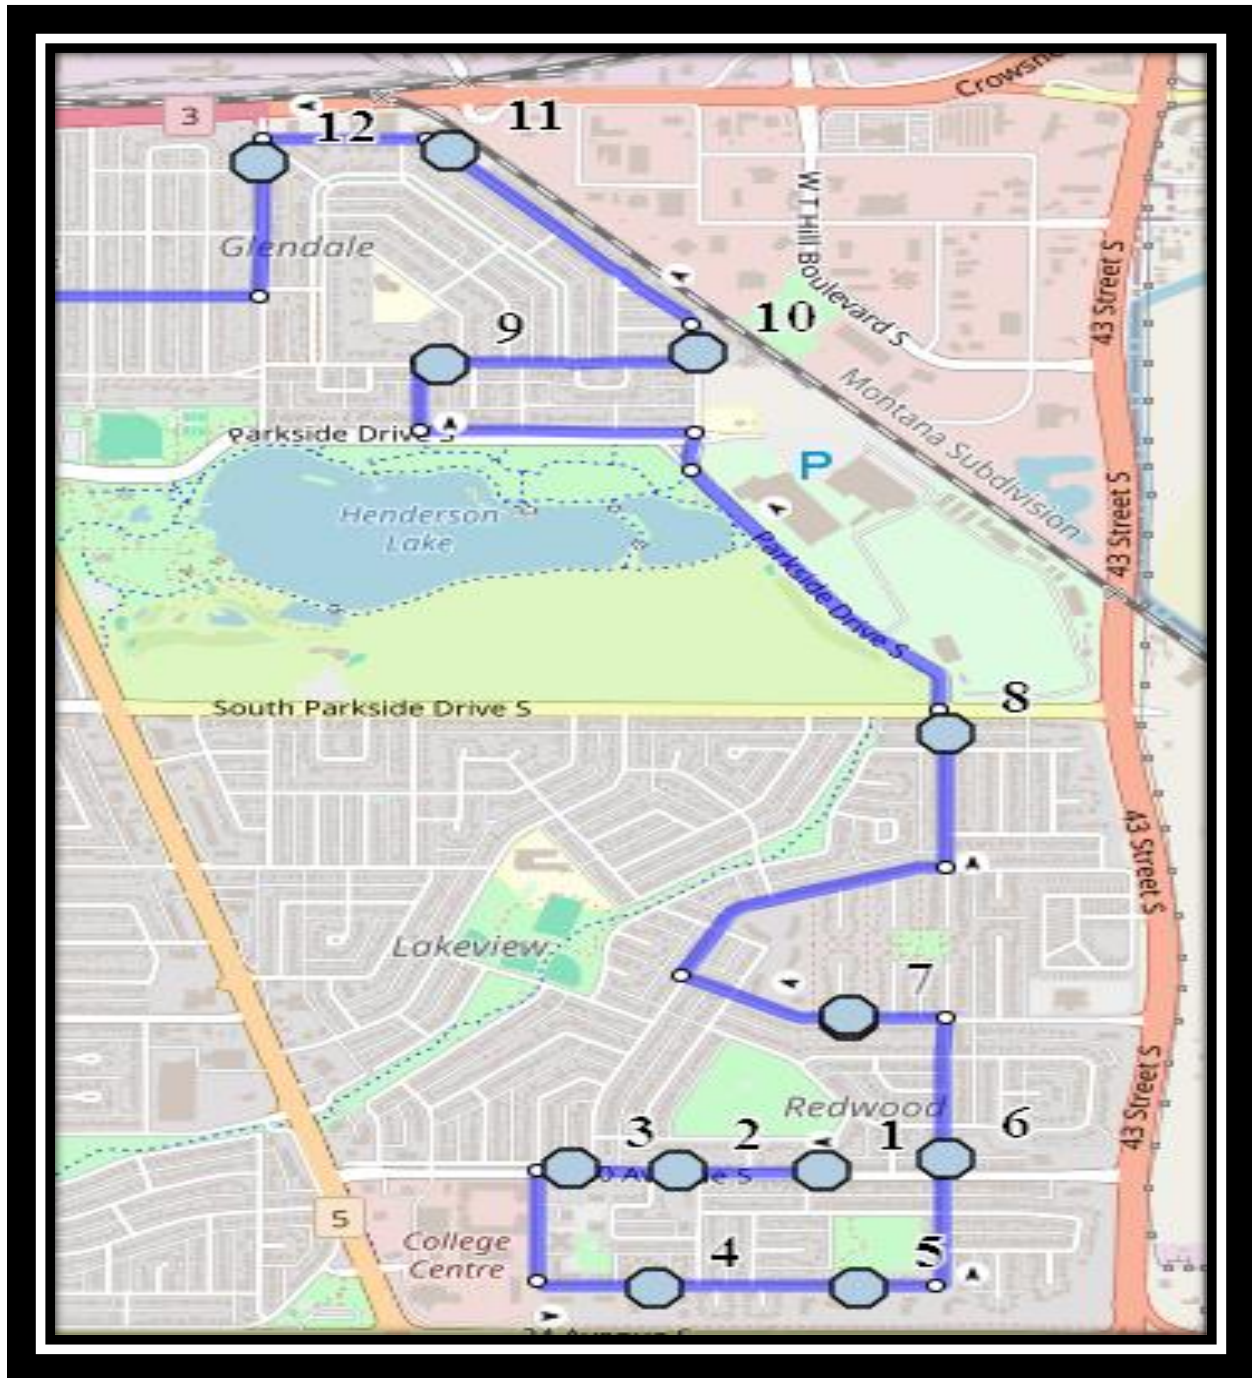

CFM S5

REVISED: August.12,2024

EFFECTIVE: September.3,2024

AM Route – PM route on other page

Catholic Central High East – 405 18 Street South – (403) 327-4596

St. Francis Middle School – 333 18 Street South – (403) 327-3402

Ecole St. Mary’s – 422 20 Street South – (403) 327-3098

Please arrive 10 minutes before scheduled pick up and drop off times. Times shown may vary due to weather & traffic conditions.
Bus routes and maps are subject to change. For the most up-to-date version, visit www.southland.ca/lethbridge.