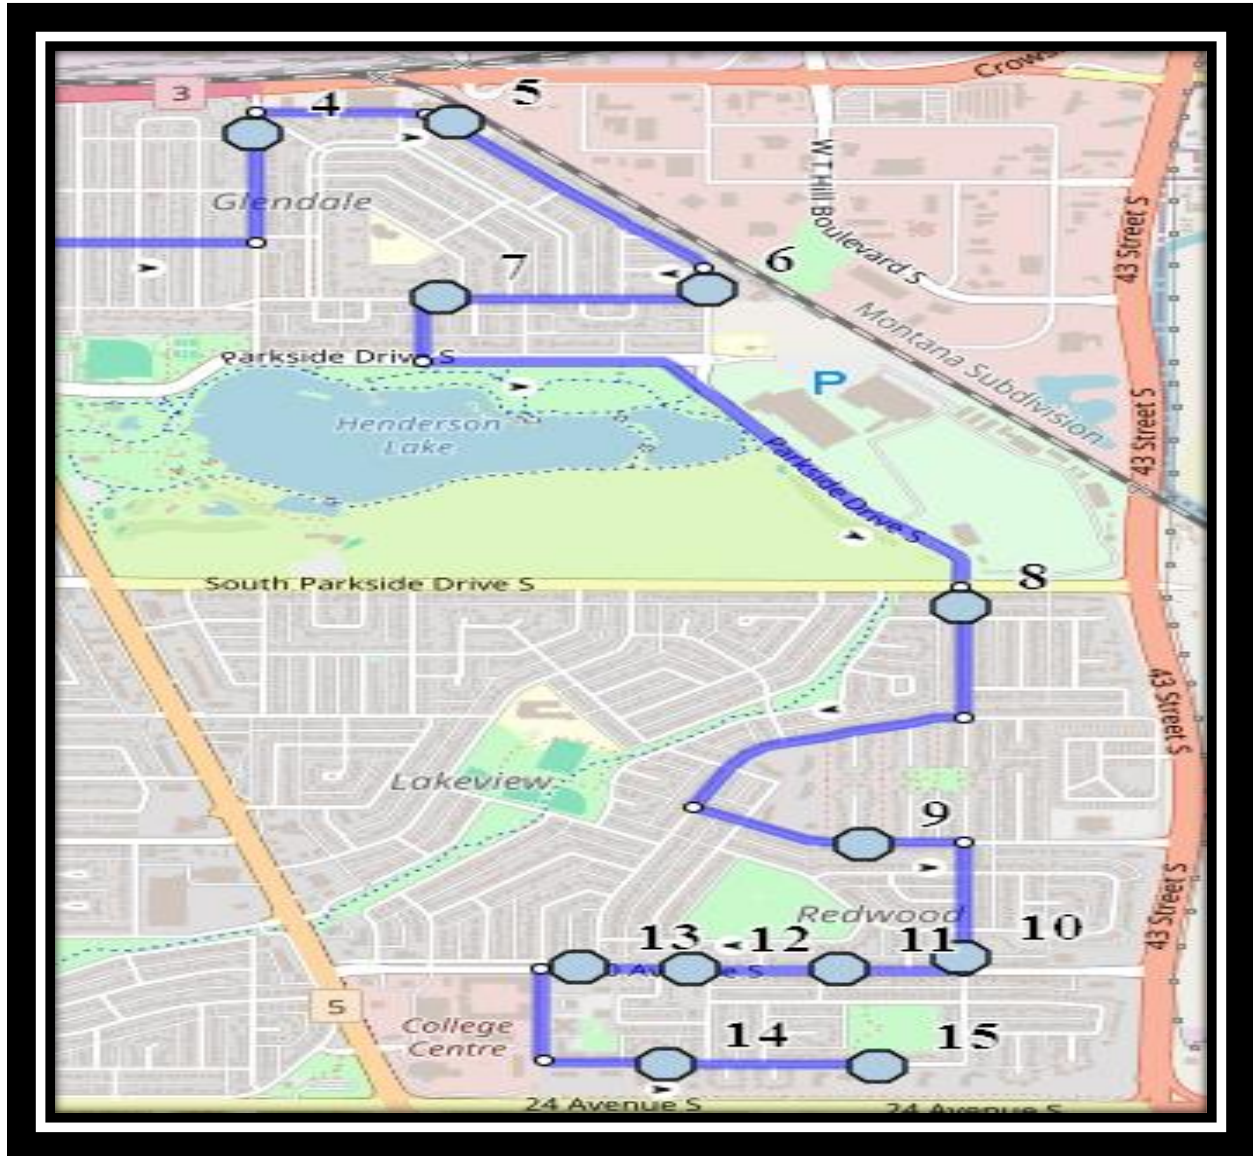

CFM S5

REVISED: August.12,2024

EFFECTIVE: September.3,2024

PM Route- alternate stop order watch map and driver directions

Catholic Central High East – 405 18 Street South – (403) 327-4596

St. Francis Middle School – 333 18 Street South – (403) 327-3402

Ecole St. Mary's – 422 20 Street South – (403) 327-3098

Please arrive 10 minutes before scheduled pick up and drop off times. Times shown may vary due to weather & traffic conditions.
Bus routes and maps are subject to change. For the most up-to-date version, visit www.southland.ca/lethbridge.