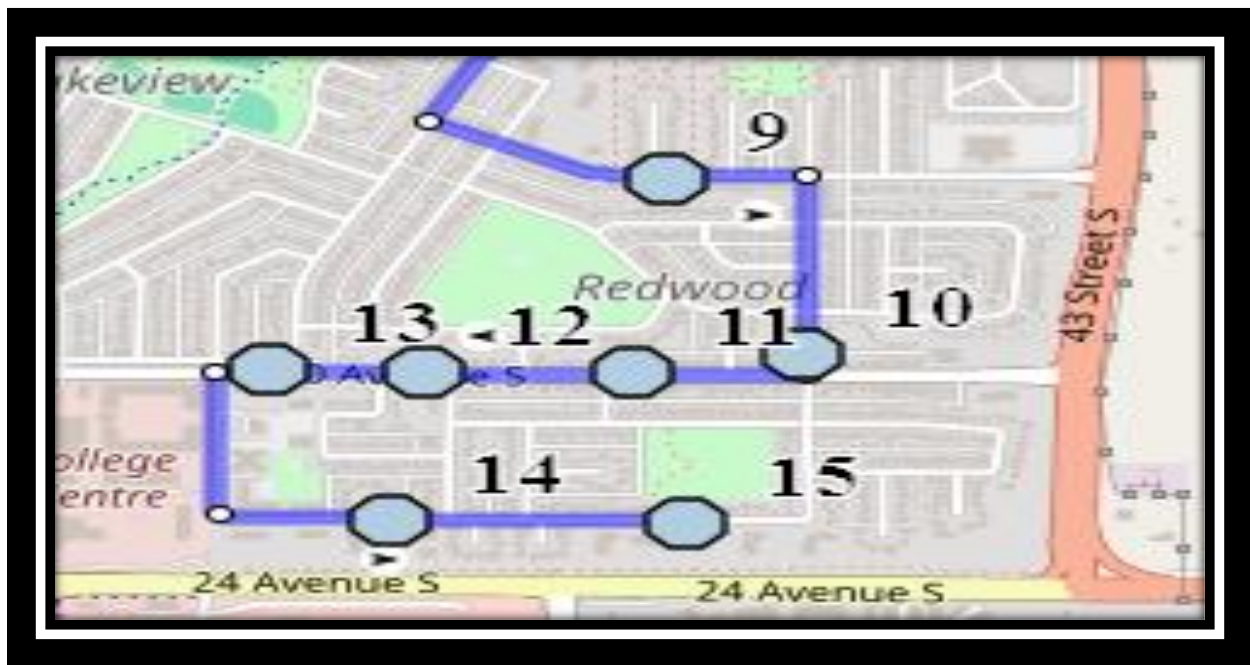

CFM S5

REVISED: August.12,2024

EFFECTIVE: September.3,2024

Catholic Central High East – 405 18 Street South – (403) 327-4596

St. Francis Middle School – 333 18 Street South – (403) 327-3402

Ecole St. Mary's – 422 20 Street South – (403) 327-3098

Please arrive 10 minutes before scheduled pick up and drop off times. Times shown may vary due to weather & traffic conditions.
Bus routes and maps are subject to change. For the most up-to-date version, visit www.southland.ca/lethbridge.