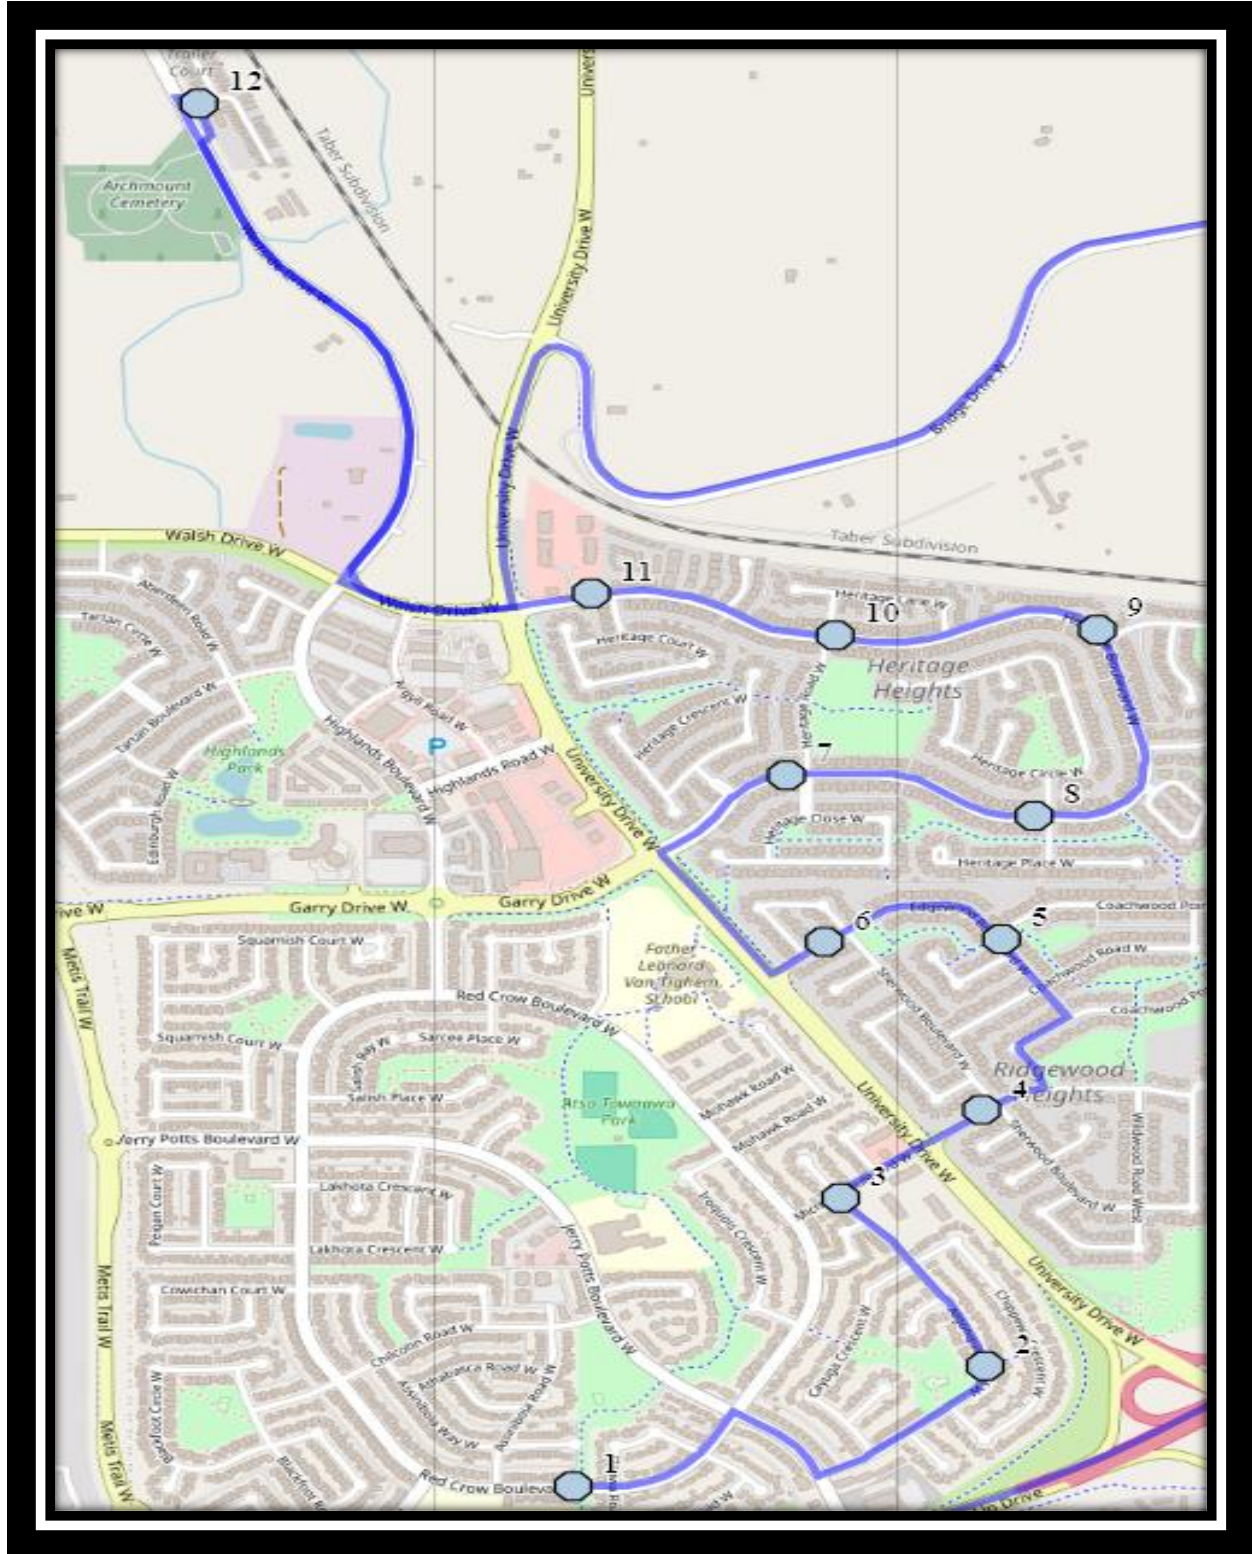

CFM W1

REVISED: August 12, 2024

EFFECTIVE: September 3, 2024

Catholic Central High East – 405 18 Street South – (403) 327-4596

St. Francis Middle School – 333 18 Street South – (403) 327-3402

Ecole St. Mary's – 422 20 Street South – (403) 327-3098

Please arrive 10 minutes before scheduled pick up and drop off times. Times shown may vary due to weather & traffic conditions.

Bus routes and maps are subject to change. For the most up-to-date version, visit www.southland.ca/lethbridge.