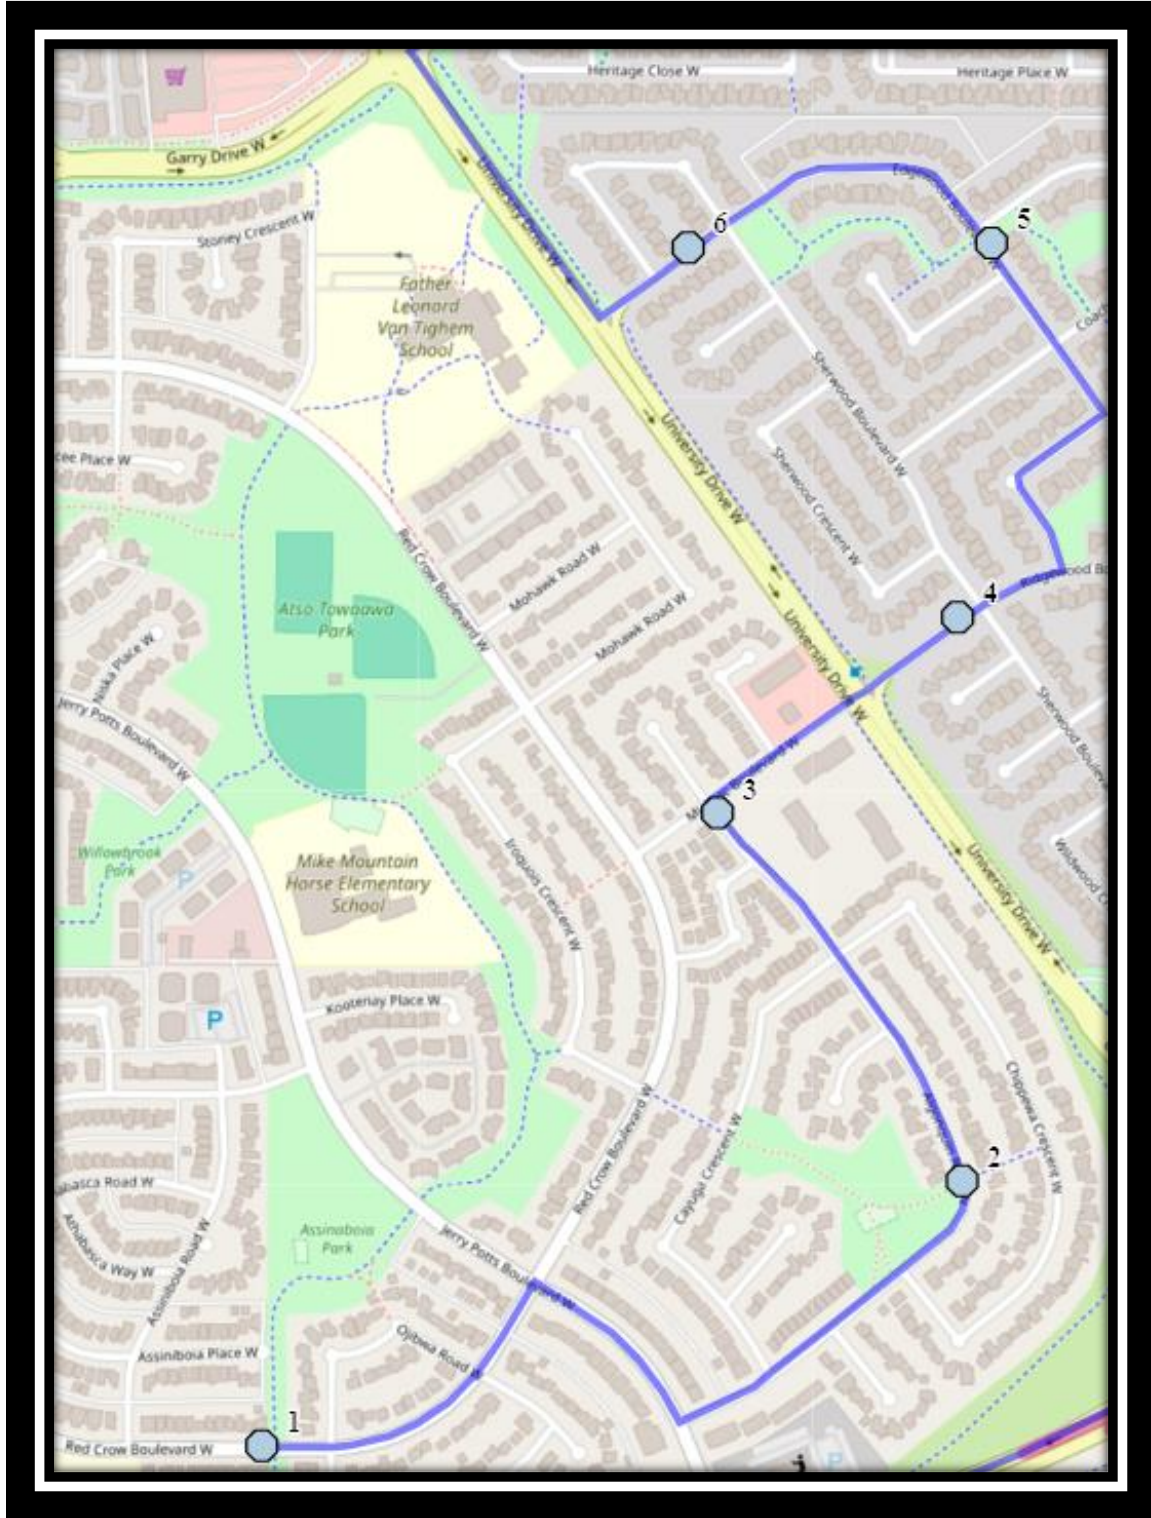

CFM W1

REVISED: August 12, 2024

EFFECTIVE: September 3, 2024

Catholic Central High East – 405 18 Street South – (403) 327-4596

St. Francis Middle School – 333 18 Street South – (403) 327-3402

Ecole St. Mary's – 422 20 Street South – (403) 327-3098

Please arrive 10 minutes before scheduled pick up and drop off times. Times shown may vary due to weather & traffic conditions.

Bus routes and maps are subject to change. For the most up-to-date version, visit www.southland.ca/lethbridge.