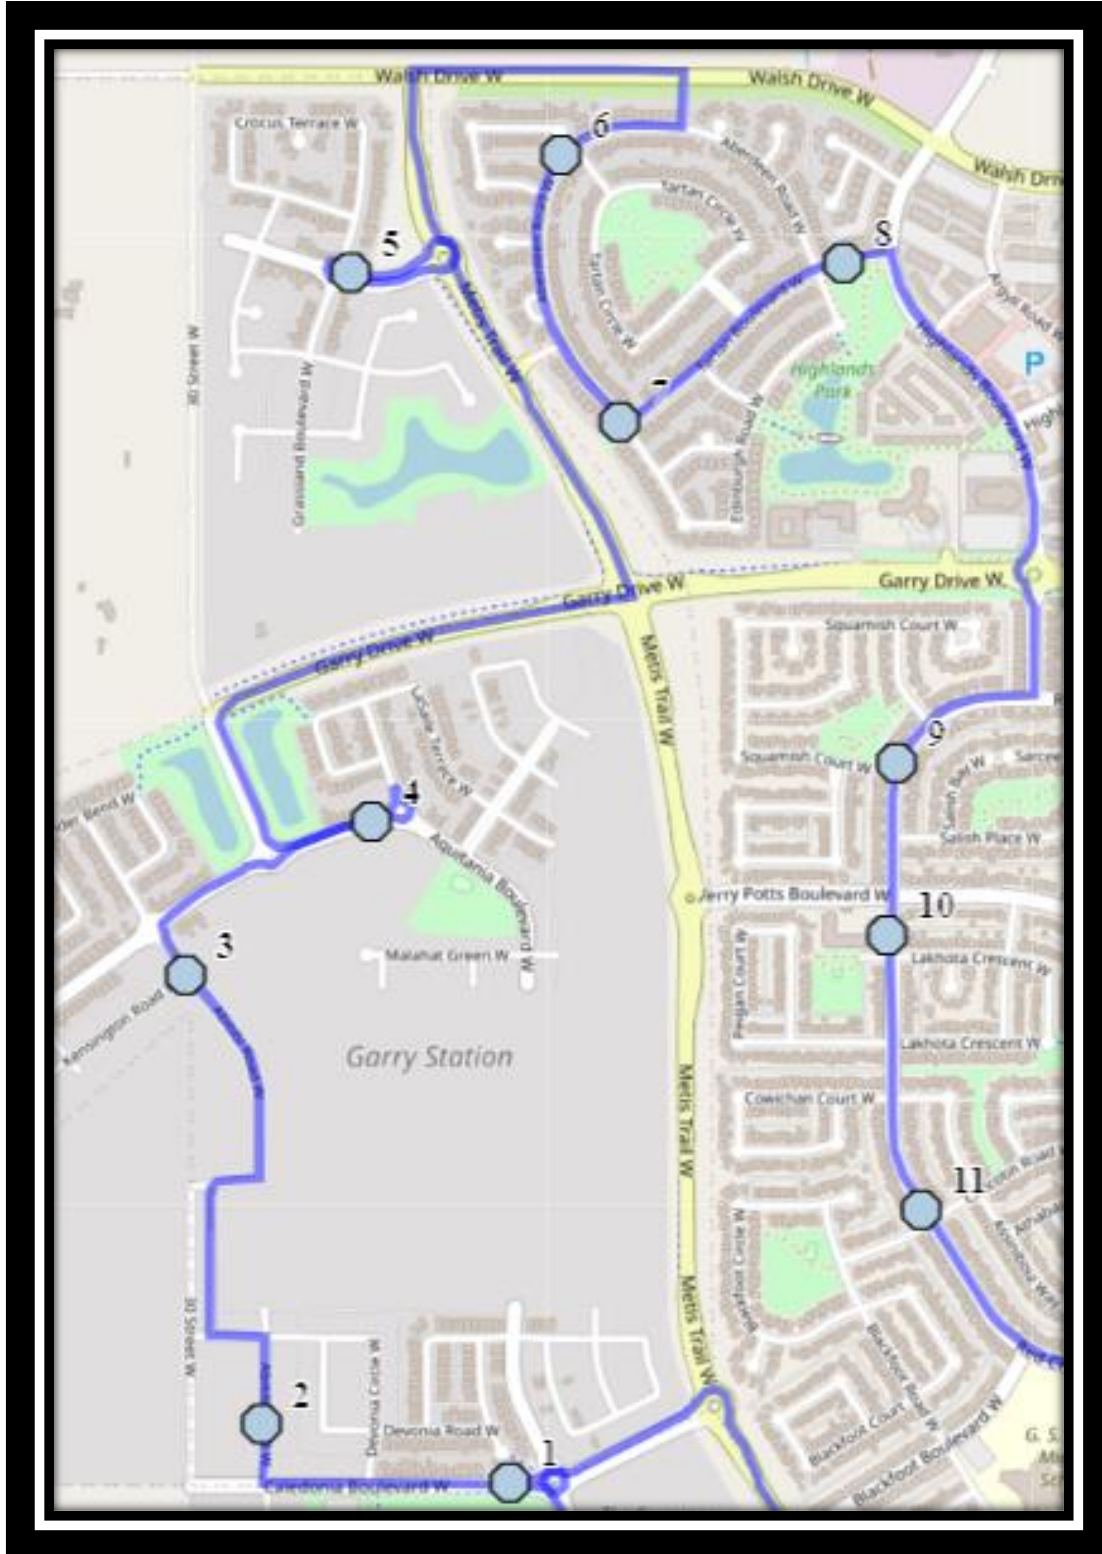

CFM W2

REVISED: August 12, 2024

EFFECTIVE: September 3, 2024

Catholic Central High East – 405 18 Street South – (403) 327-4596

St. Francis Middle School – 333 18 Street South – (403) 327-3402

Ecole St. Mary's – 422 20 Street South – (403) 327-3098

Please arrive 10 minutes before scheduled pick up and drop off times. Times shown may vary due to weather & traffic conditions.

Bus routes and maps are subject to change. For the most up-to-date version, visit www.southland.ca/lethbridge.