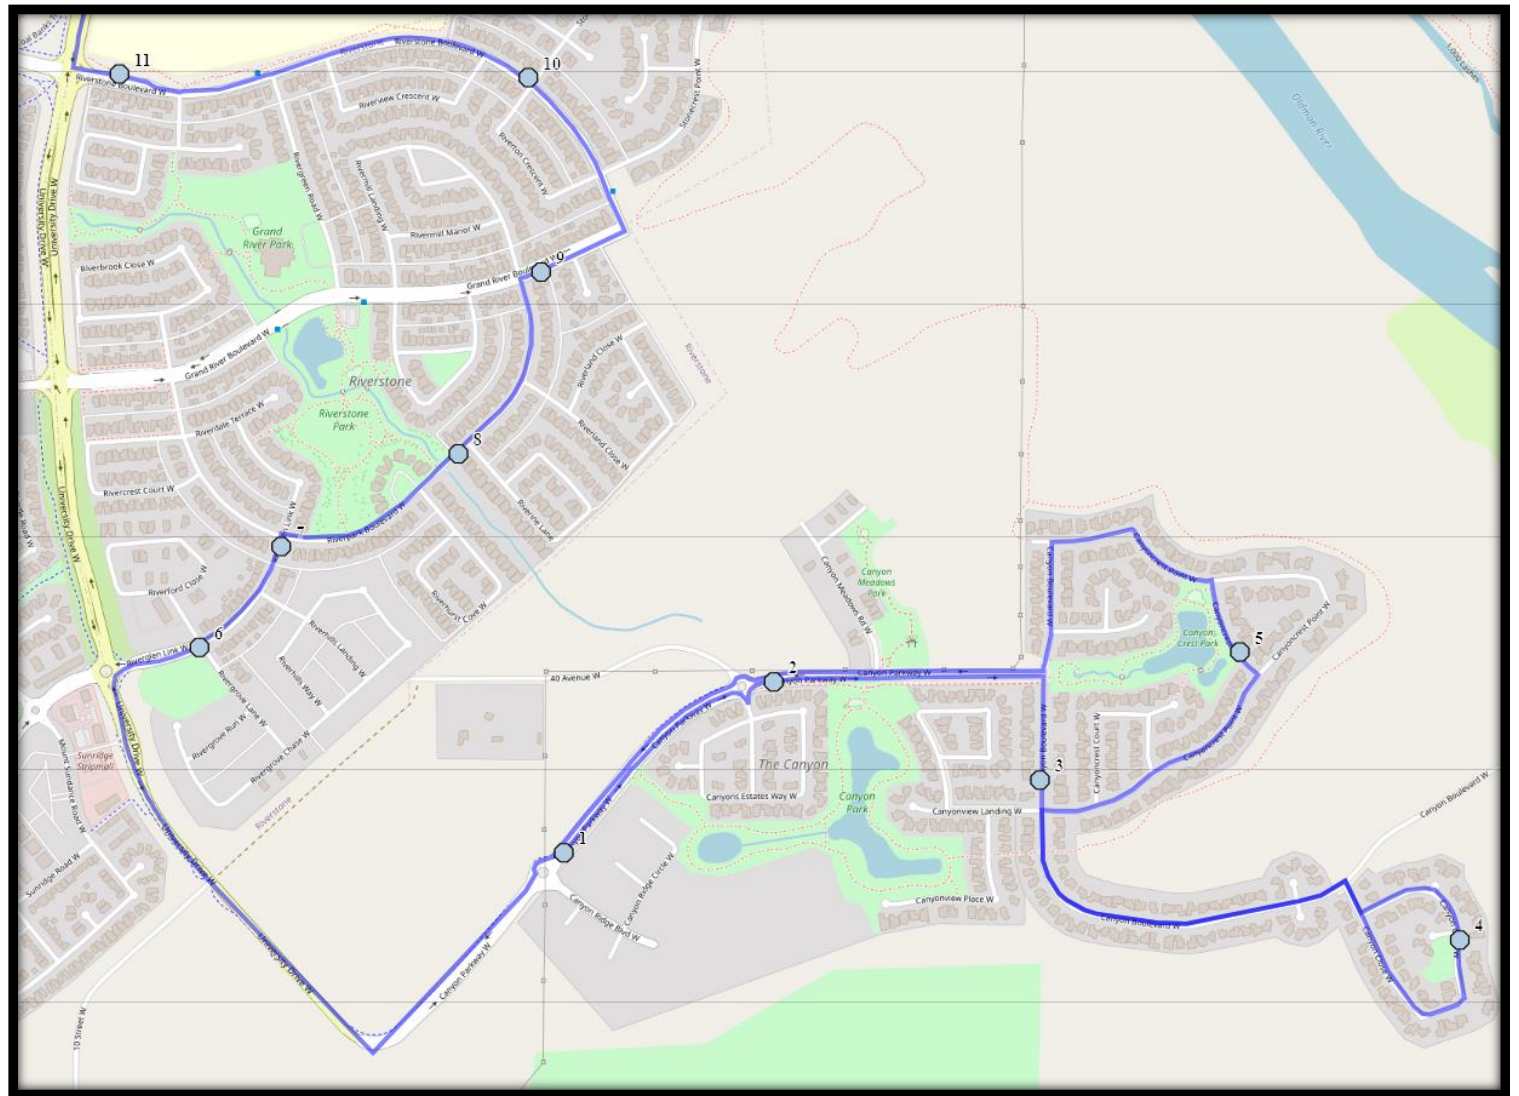

CFM W5

REVISED: August 12, 2024

EFFECTIVE: September 3, 2024

Catholic Central High East – 405 18 Street South – (403) 327-4596

St. Francis Middle School – 333 18 Street South – (403) 327-3402

Ecole St. Mary's – 422 20 Street South – (403) 327-3098

Please arrive 10 minutes before scheduled pick up and drop off times. Times shown may vary due to weather & traffic conditions.

Bus routes and maps are subject to change. For the most up-to-date version, visit www.southland.ca/lethbridge.