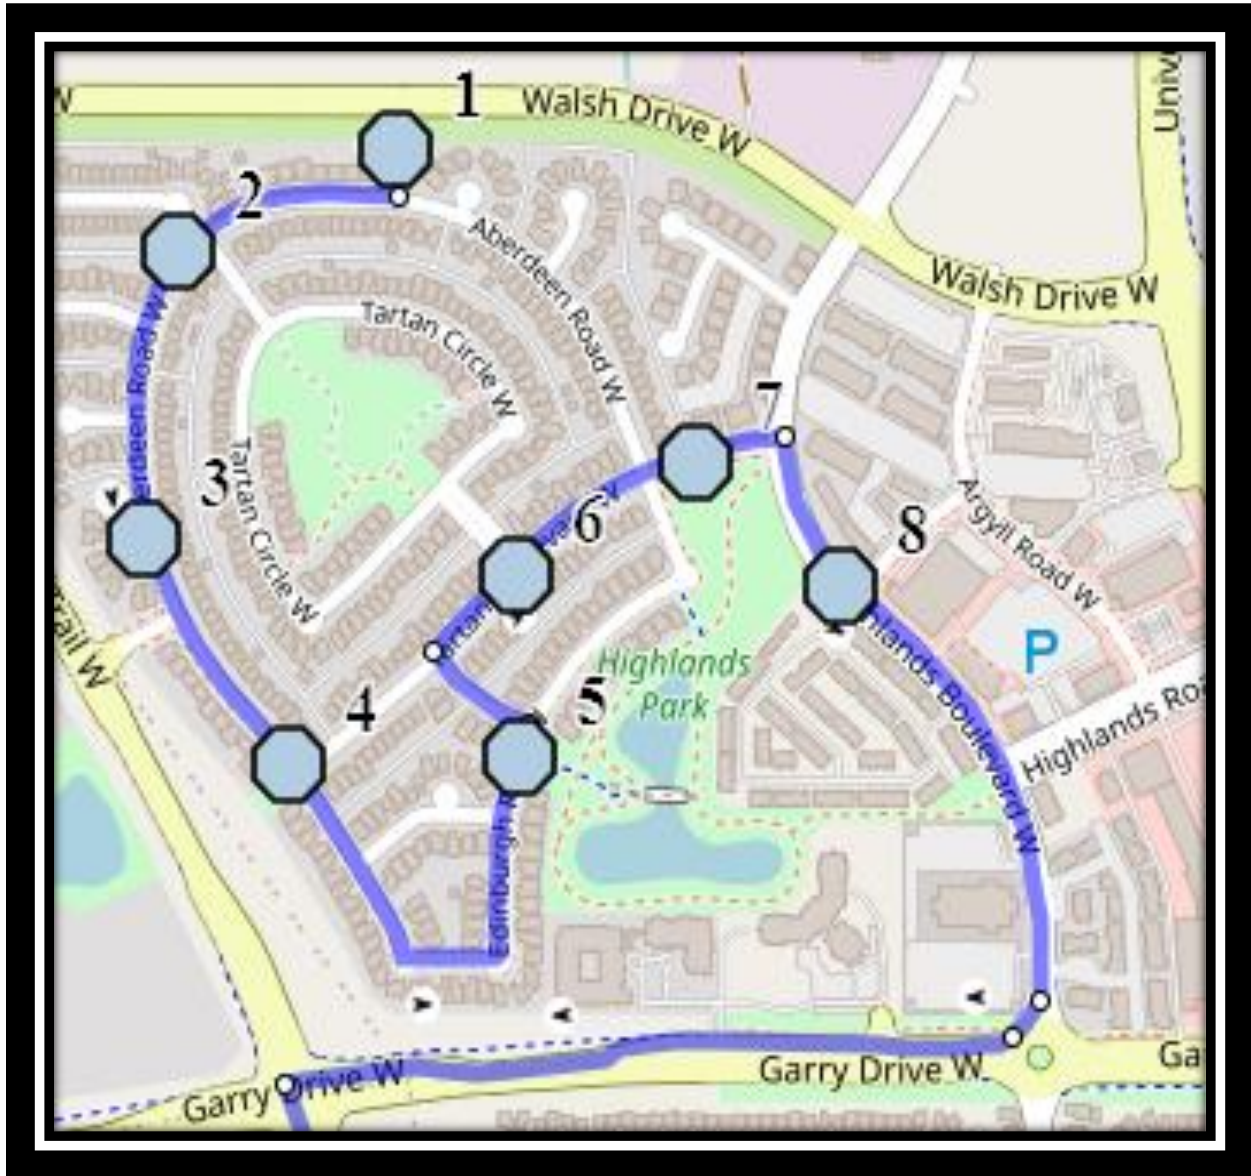

# Chinook/CCHW W2

REVISED: August.12,2024

EFFECTIVE: September.3,2024

**PM Route same direction as AM**

**Chinook High – 259 Britannia Blvd West – (403) 320-7565**

**Catholic Central West – 251 Britannia Blvd West – (403) 327-4596**

#4 - 12:49 PM - Aberdeen Road West Southbound - south of Aberdeen Cres before alley

#5 - 12:50 PM - Aberdeen Road West Southbound - north of Aberdeen Lk at mailbox

#6 - 12:51 PM - Aberdeen Road W Southbound - at Tartan Blvd green space (NW)

#7 - 12:53 PM - Edinburgh Road W Northbound - center park entrance

#8 - 12:54 PM - Tartan Blvd West Eastbound - west of Tartan Cir at fire hydrant

#9 - 12:56 PM - Tartan Blvd W Eastbound - east of Edinburgh Rd at intersection

Please arrive 5 minutes before scheduled pick up and drop off times. Times shown may vary due to weather & traffic conditions.

Bus routes and maps are subject to change. For the most up-to-date version, visit [www.southland.ca/lethbridge](http://www.southland.ca/lethbridge).