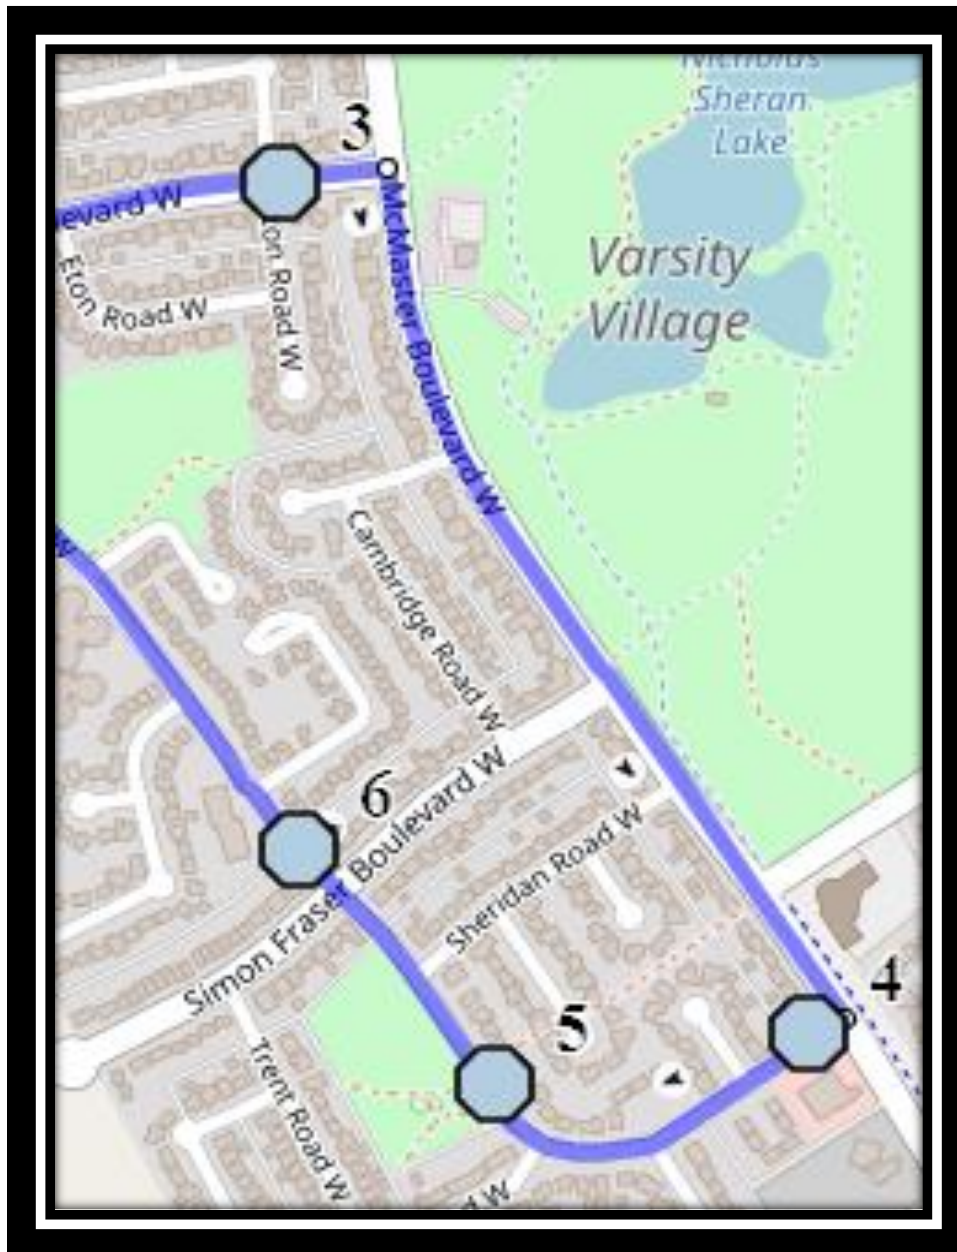

Chinook/CCHW W8

REVISED: August.12,2024

EFFECTIVE: September.3,2024

AM Route

Chinook High – 259 Britannia Blvd West – (403) 320-7565

Catholic Central West – 251 Britannia Blvd West – (403) 327-4596

Please arrive 10 minutes before scheduled pick up and drop off times. Times shown may vary due to weather & traffic conditions.

Bus routes and maps are subject to change. For the most up-to-date version, visit www.southland.ca/lethbridge.

Chinook/CCHW W8

REVISED: August.12,2024

EFFECTIVE: September.3,2024

PM Route – alternate watch driver directions

#3 - 12:46 PM - Columbia Blvd West Southbound - north of Simon Fraser at alley

#4 - 12:48 PM - Columbia Blvd West Southbound - at park before alley

#5 - 12:50 PM - Columbia Blvd West Eastbound - west of McMaster Blvd after lot entrance

#6 - 12:52 PM - Temple Blvd West Westbound - west of McMaster before driveway

#7 - 12:56 PM - Coalbanks Blvd West Northbound - North of Coalbrook Gate at the lamp post

#8 - 12:59 PM - Moonlight Way West Northbound - north of Miners at alley