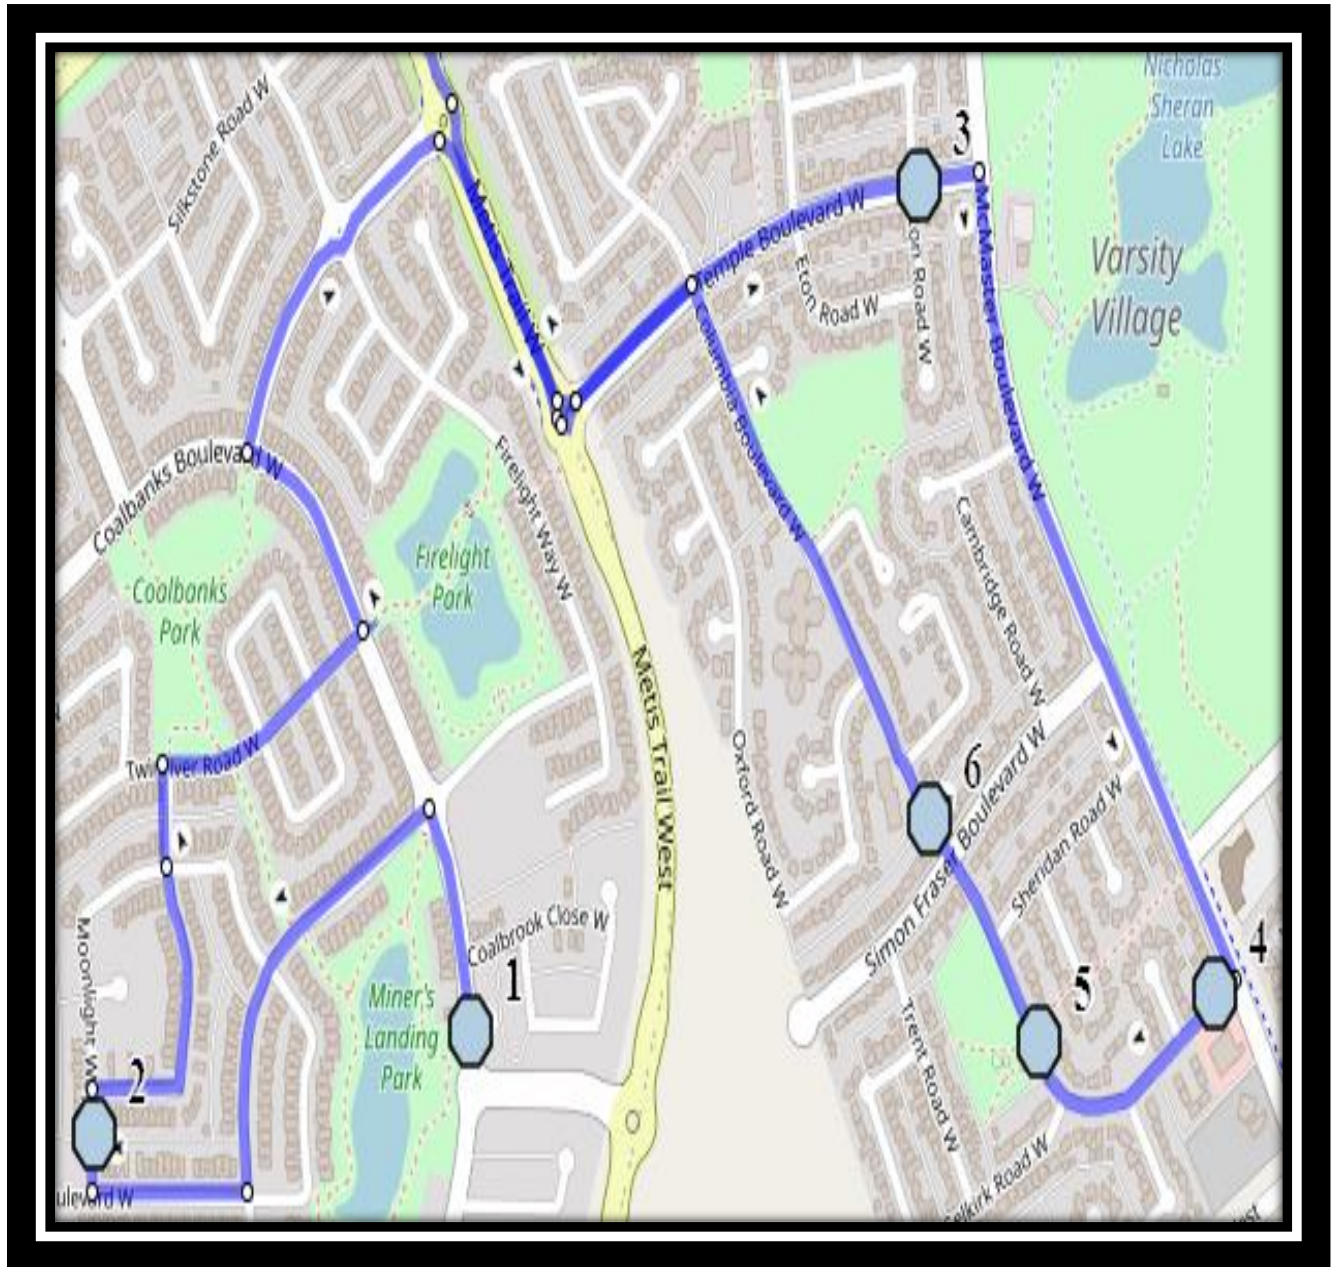

Chinook/CCHW W8

REVISED: August.12,2024

EFFECTIVE: September.3,2024

AM Route

Chinook High – 259 Britannia Blvd West – (403) 320-7565

Catholic Central West – 251 Britannia Blvd West – (403) 327-4596

Please arrive 10 minutes before scheduled pick up and drop off times. Times shown may vary due to weather & traffic conditions.

Bus routes and maps are subject to change. For the most up-to-date version, visit www.southland.ca/lethbridge.

Chinook/CCHW W8

REVISED: August.12,2024

EFFECTIVE: September.3,2024

PM Route – alternate watch driver directions

#3 - 12:46 PM - Columbia Blvd West Southbound - north of Simon Fraser at alley

#4 - 12:48 PM - Columbia Blvd West Southbound - at park before alley

#5 - 12:50 PM - Columbia Blvd West Eastbound - west of McMaster Blvd after lot entrance

#6 - 12:52 PM - Temple Blvd West Westbound - west of McMaster before driveway

#7 - 12:56 PM - Coalbanks Blvd West Northbound - North of Coalbrook Gate at the lamp post

#8 - 12:59 PM - Moonlight Way West Northbound - north of Miners at alley