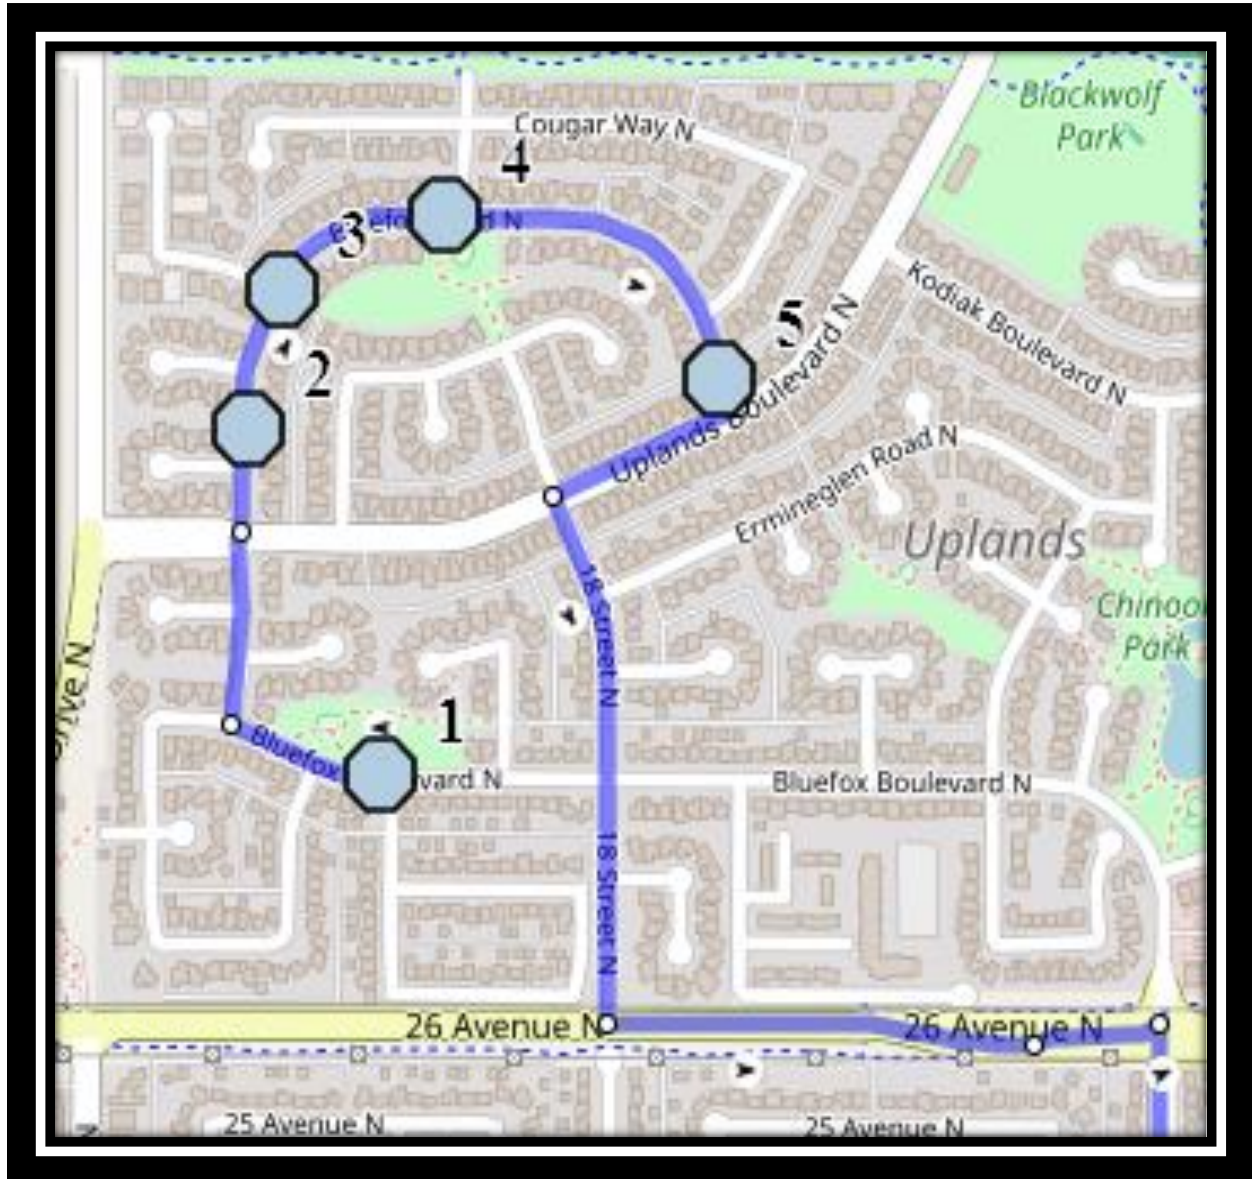

Galbraith N1

REVISED: August.12,2024

EFFECTIVE: September.3,2024

PM Route same direction as AM

Galbraith Elementary – 1801 8 Ave North – (403) 327-3653

Please arrive 10 minutes before scheduled pick up and drop off times. Times shown may vary due to weather & traffic conditions.
Bus routes and maps are subject to change. For the most up-to-date version, visit www.southland.ca/lethbridge.

Galbraith N1

REVISED: August.12,2024

EFFECTIVE: September.3,2024

Monday – Friday

#1 - 8:13 AM - Bluefox Blvd N Westbound - at Beaverpond Crt N mailboxes

#2 - 8:16 AM - Cougar Rd N Northbound - north of Cougar Bay at power box

#3 - 8:17 AM - Cougar Rd N Northbound - at Cougar Cove after alley

#4 - 8:18 AM - Cougar Rd N Eastbound - west of Cougar Way at park entrance

#5 - 8:19 AM - Cougar Rd North - north of Uplands Blvd at intersection

#3 - 11:45 AM - 23 Cougar Rd N

#4 - 11:47 AM - Cougar Rd N Northbound - at Cougar Cove after alley

#5 - 11:48 AM - Cougar Rd N Eastbound - west of Cougar Way at park entrance

#6 - 11:49 AM - Cougar Rd North - north of Uplands Blvd at intersection