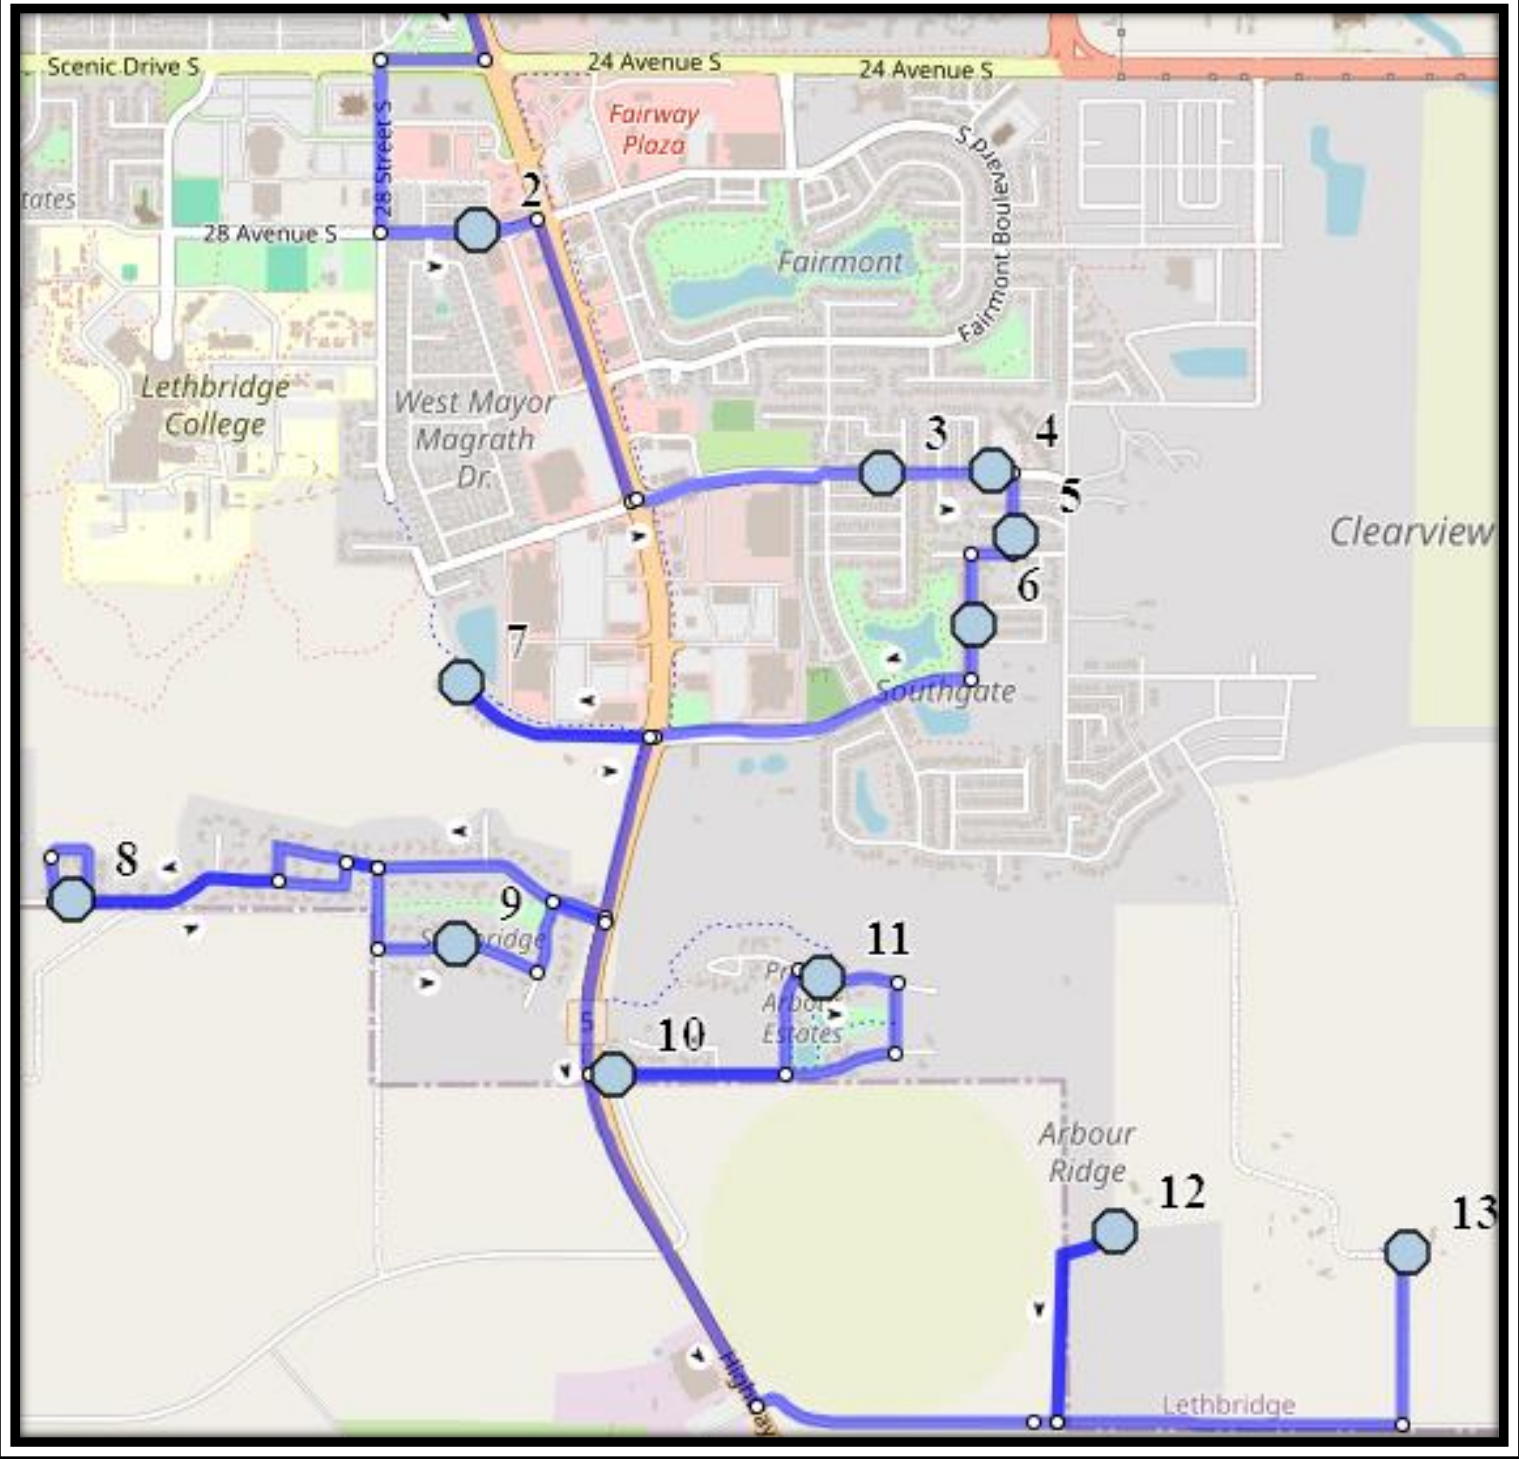

LCI S1

REVISED: August.12,2024

EFFECTIVE: September.3,2024

PM Route

Lethbridge Collegiate Institute – 1701 5 Ave South – (403) 328-9606

Please arrive 10 minutes before scheduled pick up and drop off times. Times shown may vary due to weather & traffic conditions.
Bus routes and maps are subject to change. For the most up-to-date version, visit www.southland.ca/lethbridge.