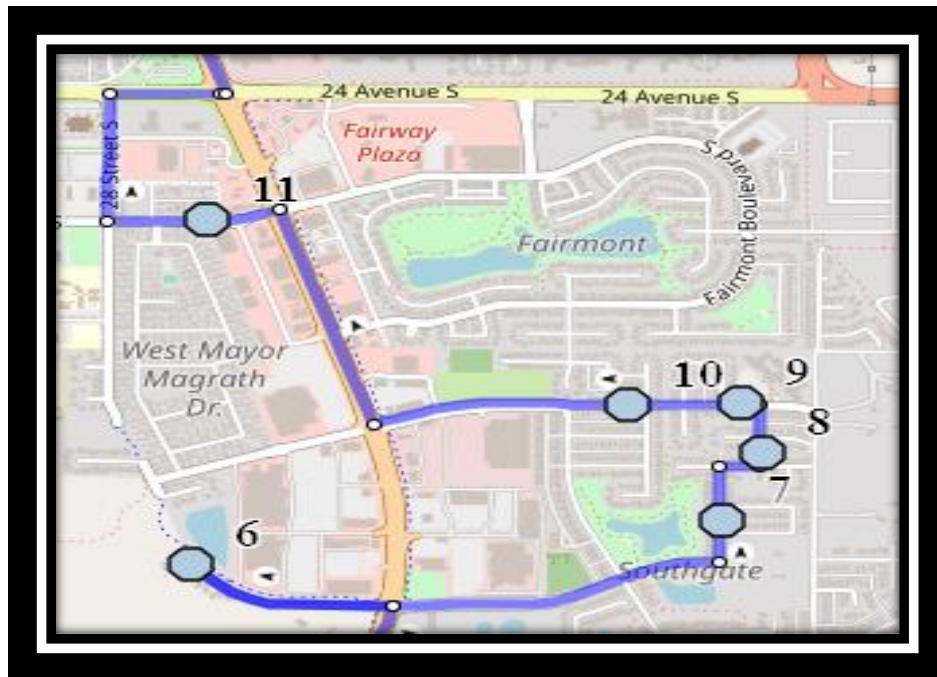

LCI S1

REVISED: August.12,2024

EFFECTIVE: September.3,2024

Lethbridge Collegiate Institute – 1701 5 Ave South – (403) 328-9606

Please arrive 10 minutes before scheduled pick up and drop off times. Times shown may vary due to weather & traffic conditions.

Bus routes and maps are subject to change. For the most up-to-date version, visit www.southland.ca/lethbridge.