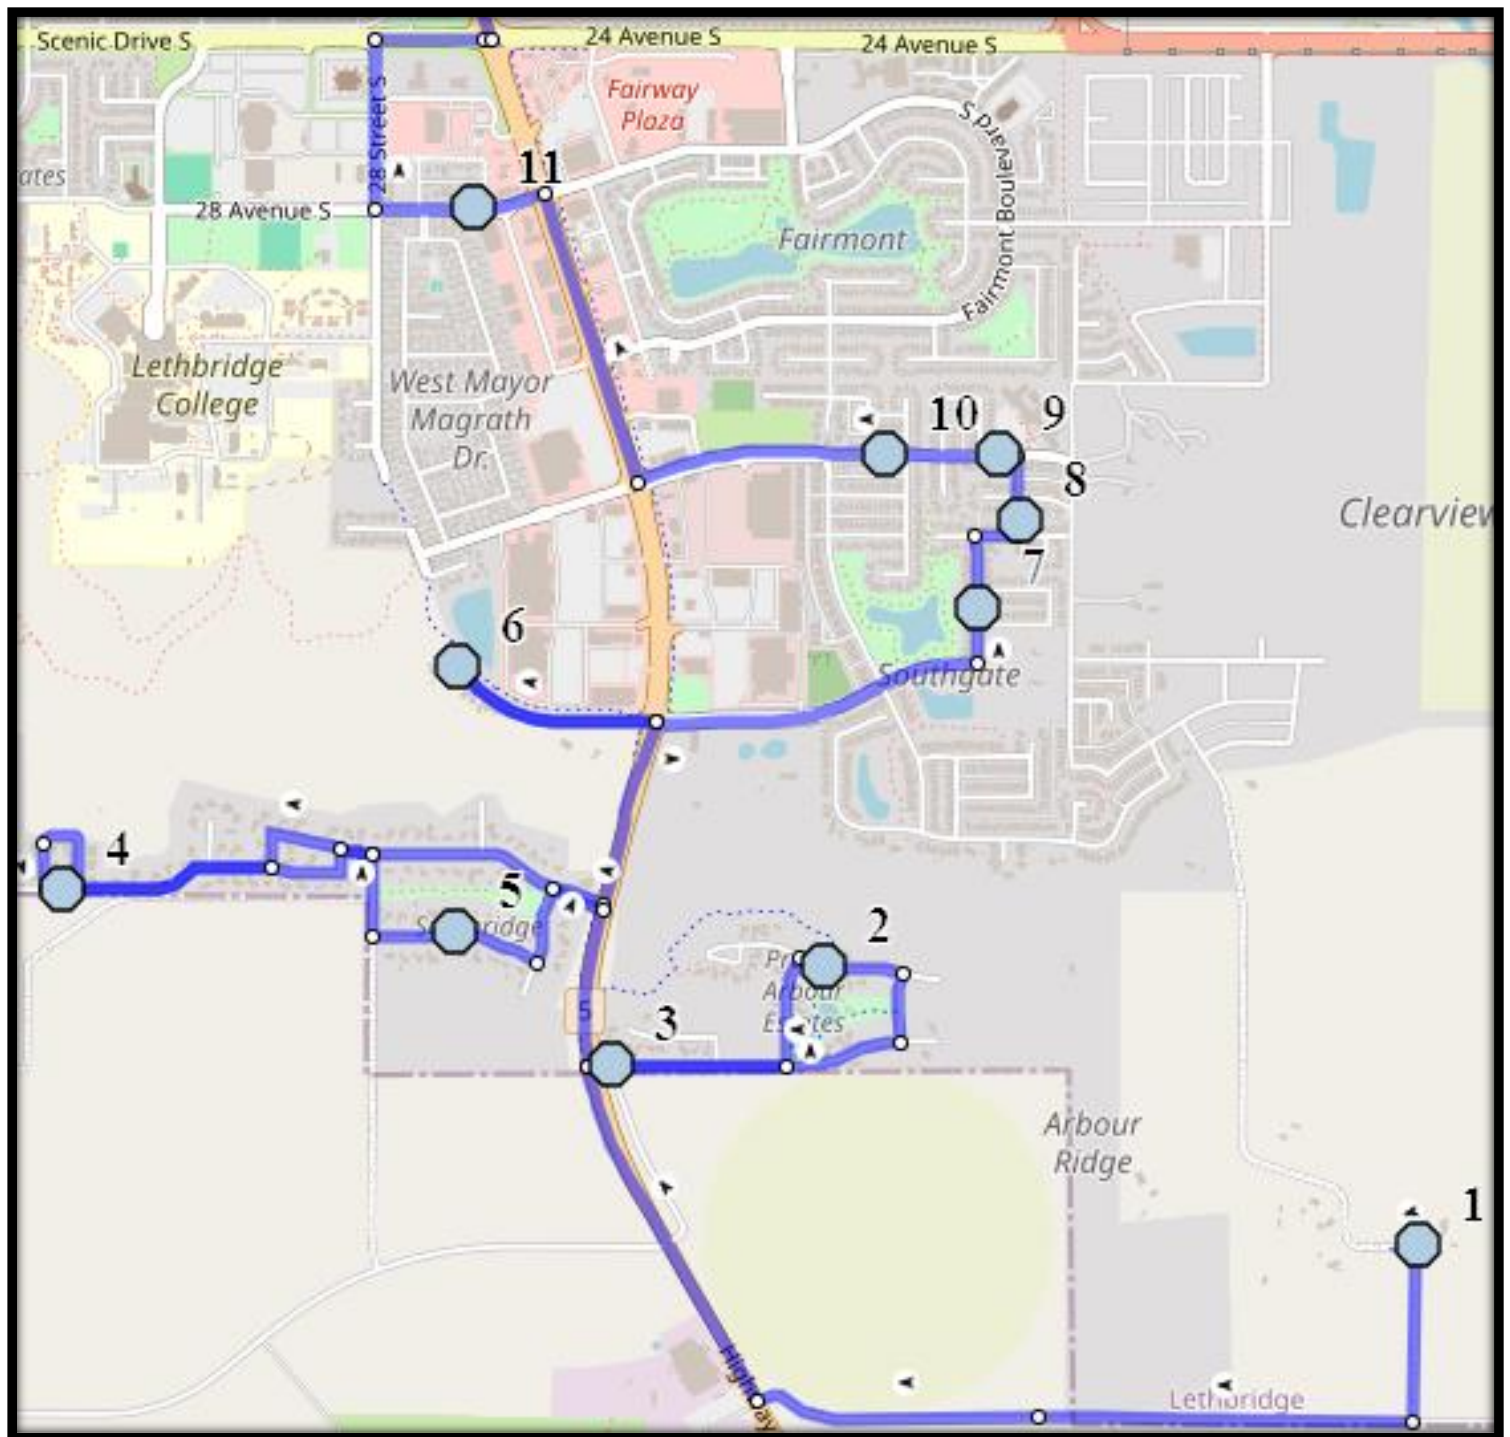

LCI S1

REVISED: August.12,2024

EFFECTIVE: September.3,2024

AM Route – PM Route Reversed

Lethbridge Collegiate Institute – 1701 5 Ave South – (403) 328-9606

Please arrive 10 minutes before scheduled pick up and drop off times. Times shown may vary due to weather & traffic conditions.

Bus routes and maps are subject to change. For the most up-to-date version, visit www.southland.ca/lethbridge.