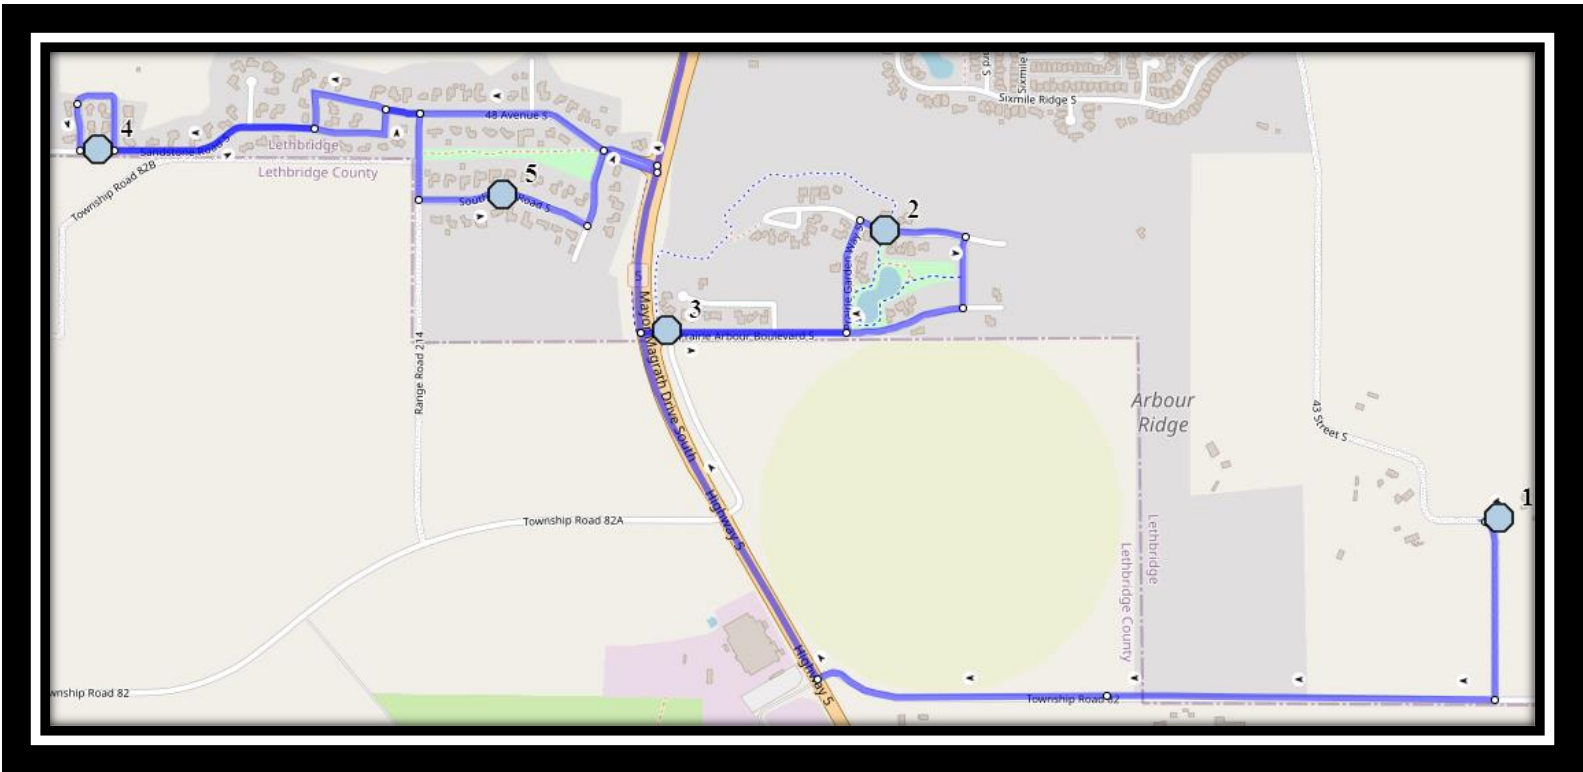

LCI S1

REVISED: August.12,2024

EFFECTIVE: September.3,2024

Lethbridge Collegiate Institute – 1701 5 Ave South – (403) 328-9606

Please arrive 10 minutes before scheduled pick up and drop off times. Times shown may vary due to weather & traffic conditions.

Bus routes and maps are subject to change. For the most up-to-date version, visit www.southland.ca/lethbridge.