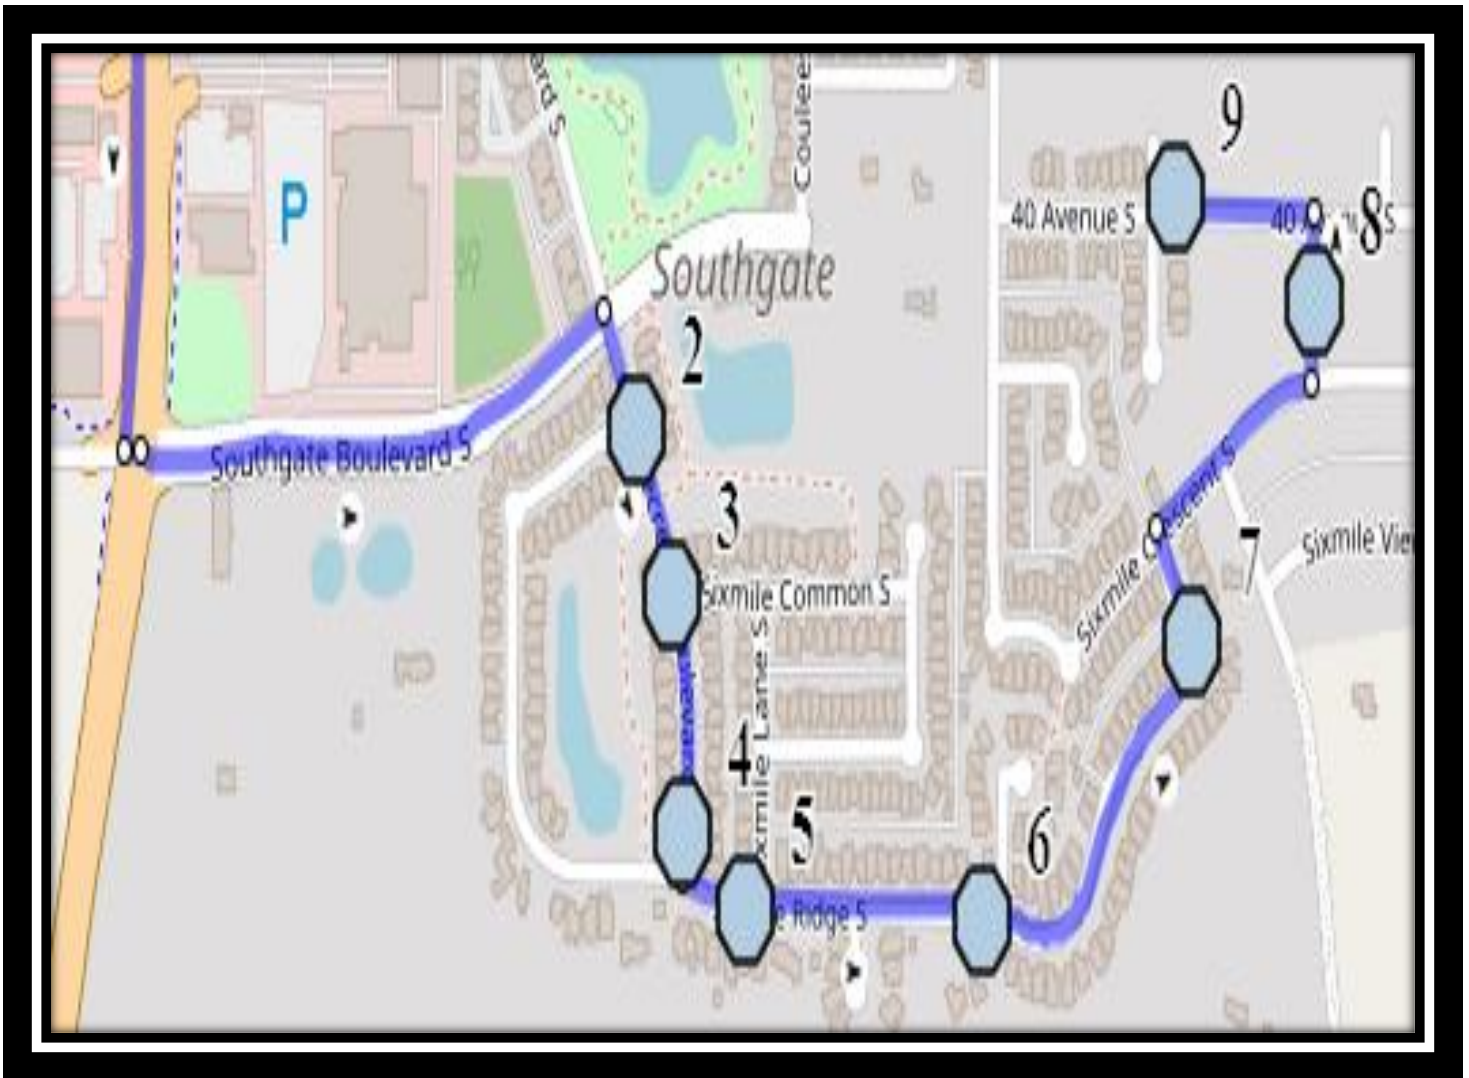

LCI S3

REVISED: August.13,2024

EFFECTIVE: September.3,2024

PM ROUTE

Lethbridge Collegiate Institute – 1701 5 Ave South – (403) 328-9606

Please arrive 10 minutes before scheduled pick up and drop off times. Times shown may vary due to weather & traffic conditions.

Bus routes and maps are subject to change. For the most up-to-date version, visit www.southland.ca/lethbridge.