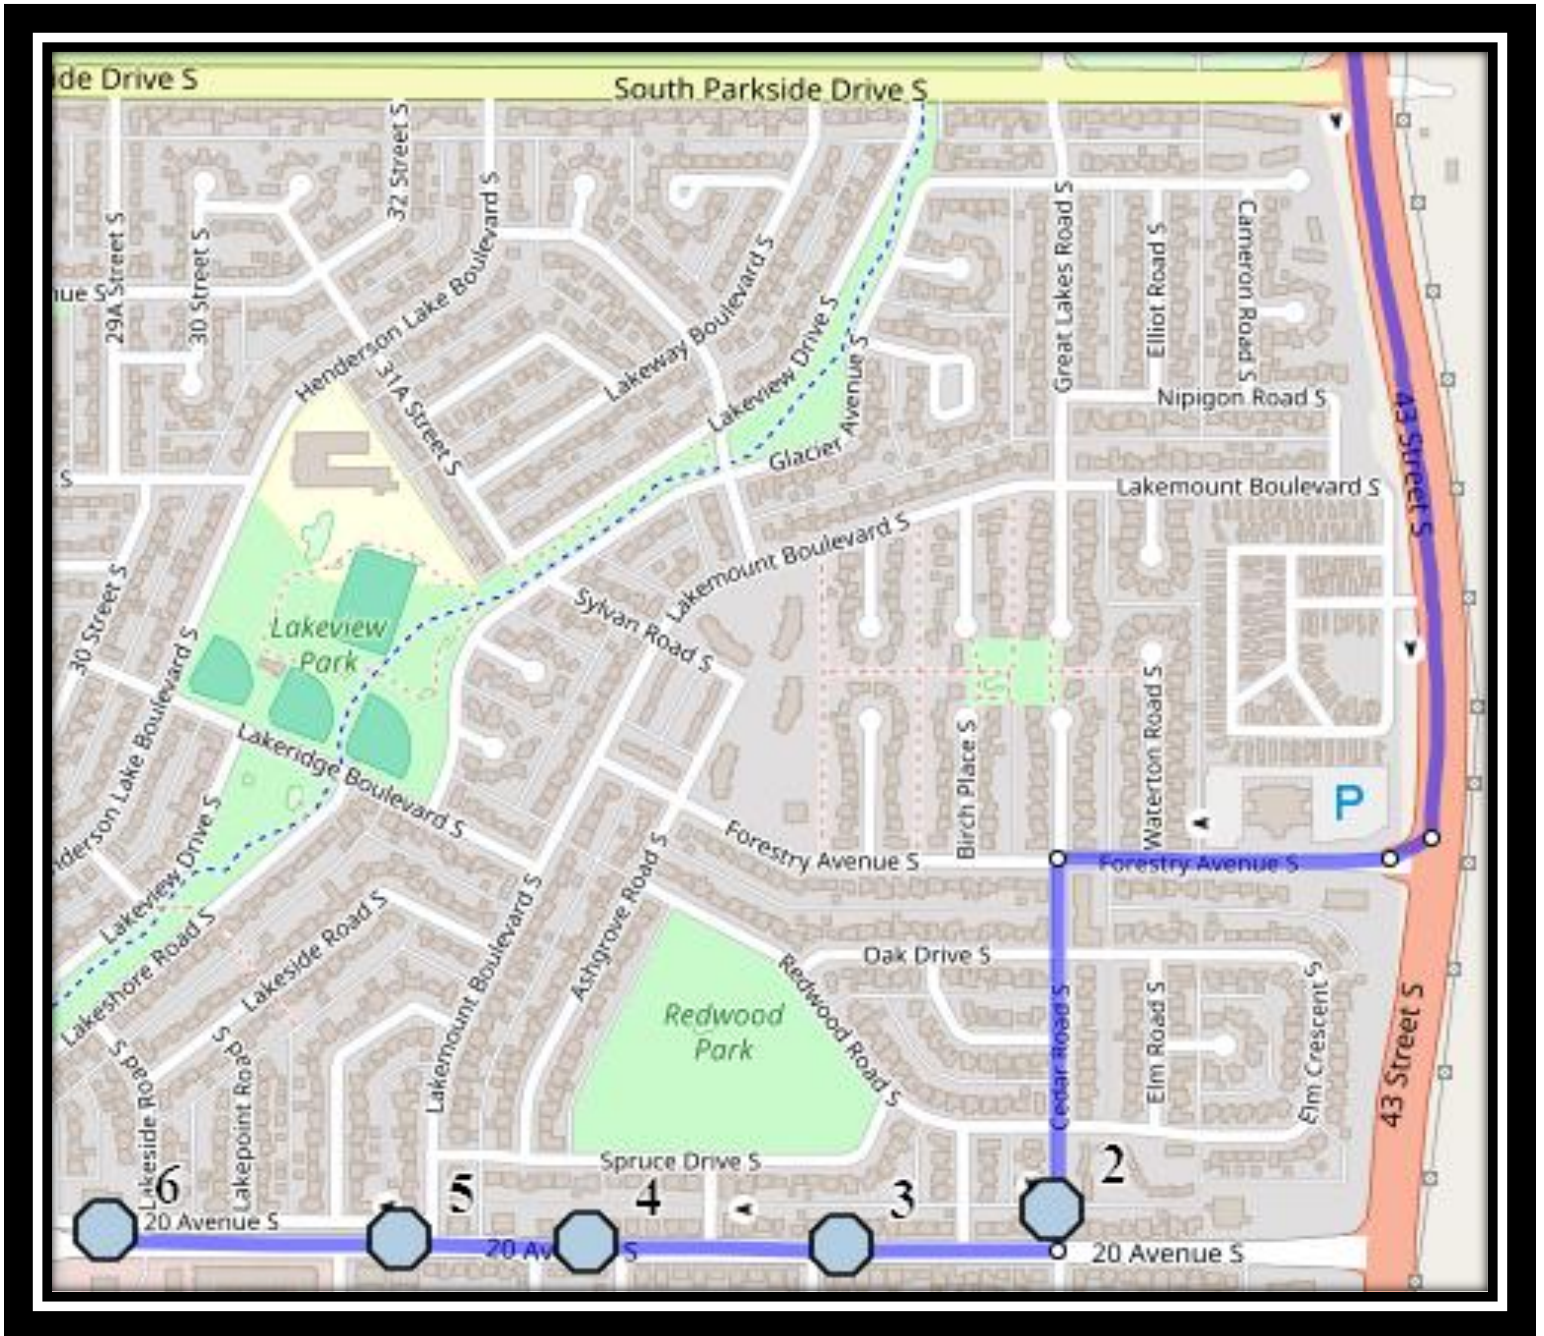

LCI S6

REVISED: August.12,2024

EFFECTIVE: September.3,2024

Lethbridge Collegiate Institute – 1701 5 Ave South – (403) 328-9606

Please arrive 10 minutes before scheduled pick up and drop off times. Times shown may vary due to weather & traffic conditions.

Bus routes and maps are subject to change. For the most up-to-date version, visit www.southland.ca/lethbridge.

LCI S6

REVISED: August.12,2024

EFFECTIVE: September.3,2024

Monday – Friday

- #1 - 7:24 AM - Cedar Road South - north of 20 Ave S south of alley
- #2 - 7:28 AM - 20 Ave South Westbound - east of 37 St S
- #3 - 7:29 AM - 20 Ave South Westbound - Between 35 St and Palm Rd
- #4 - 7:32 AM - 20 Ave South -west of Lakemount Blvd from green strip
- #5 - 7:34 AM - 20 Ave South Westbound - west of Lakeside Rd at bus loop
- #6 - 7:40 AM - Lethbridge Collegiate Institute - 1701 5 Ave S

Monday – Thursday

- #1 - 2:52 PM - Lethbridge Collegiate Institute - 1701 5 Ave S
- #2 - 3:06 PM - Cedar Road South - north of 20 Ave S south of alley
- #3 - 3:09 PM - 20 Ave South Westbound - east of 37 St S
- #4 - 3:13 PM - 20 Ave South Westbound - Between 35 St and Palm Rd
- #5 - 3:13 PM - 20 Ave South -west of Lakemount Blvd from green strip
- #6 - 3:15 PM - 20 Ave South Westbound - west of Lakeside Rd at bus loop

Friday Early Out

- #1 - 12:47 PM - Lethbridge Collegiate Institute - 1701 5 Ave S
- #2 - 1:01 PM - Cedar Road South - north of 20 Ave S south of alley
- #3 - 1:04 PM - 20 Ave South Westbound - east of 37 St S
- #4 - 1:08 PM - 20 Ave South Westbound - Between 35 St and Palm Rd
- #5 - 1:08 PM - 20 Ave South -west of Lakemount Blvd from green strip
- #6 - 1:10 PM - 20 Ave South Westbound - west of Lakeside Rd at bus loop