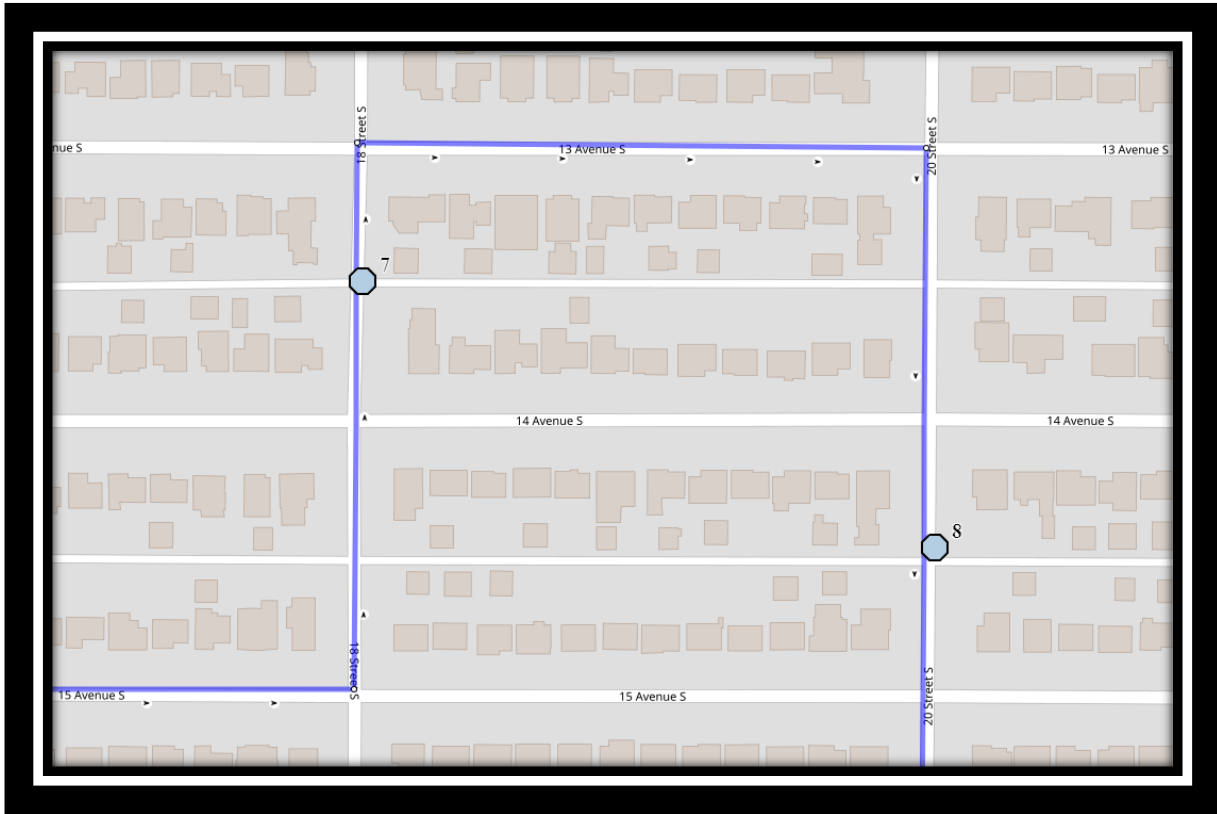

Lakeview S1

REVISED: August 13, 2024

EFFECTIVE: September 3, 2024

Lakeview Elementary – 1129 Henderson Lake Blvd South – (403) 328-5454

Please arrive 10 minutes before scheduled pick up and drop off times. Times shown may vary due to weather & traffic conditions.

Bus routes and maps are subject to change. For the most up-to-date version, visit www.southland.ca/lethbridge.