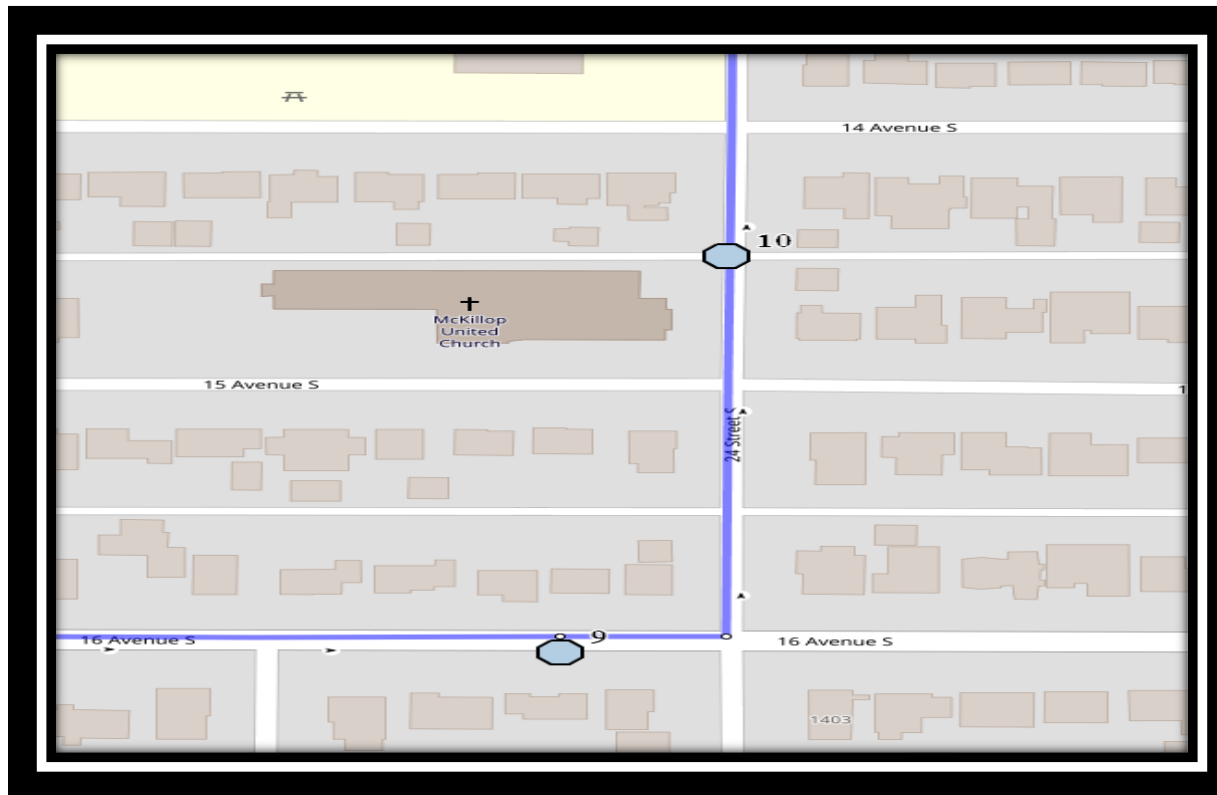

Lakeview S1

REVISED: August 13, 2024

EFFECTIVE: September 3, 2024

Lakeview Elementary – 1129 Henderson Lake Blvd South – (403) 328-5454

Please arrive 10 minutes before scheduled pick up and drop off times. Times shown may vary due to weather & traffic conditions.

Bus routes and maps are subject to change. For the most up-to-date version, visit www.southland.ca/lethbridge.