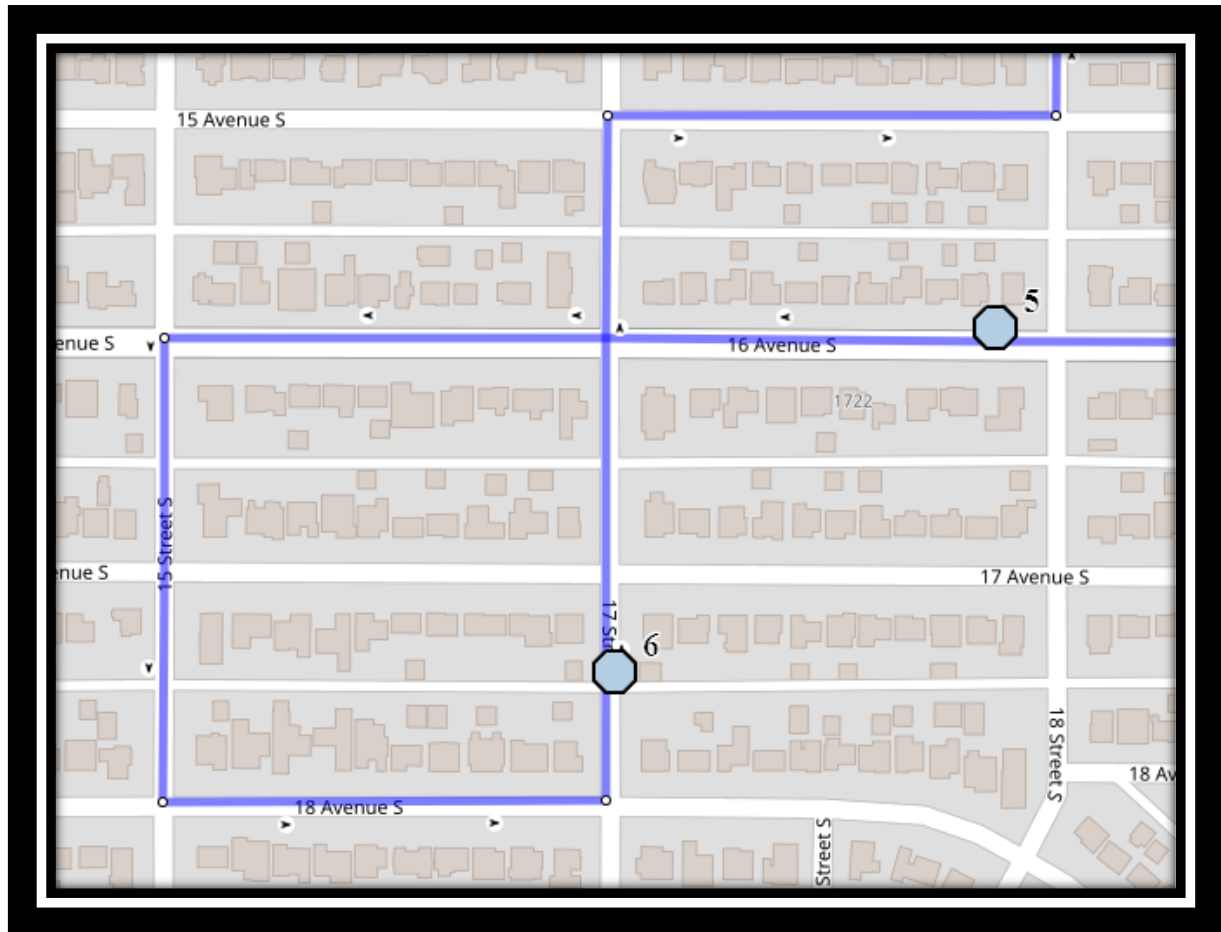

Lakeview S1

REVISED: August 13, 2024

EFFECTIVE: September 3, 2024

AM Route / PM Same as AM

Lakeview Elementary – 1129 Henderson Lake Blvd South – (403) 328-5454

Please arrive 10 minutes before scheduled pick up and drop off times. Times shown may vary due to weather & traffic conditions.
Bus routes and maps are subject to change. For the most up-to-date version, visit www.southland.ca/lethbridge.

Lakeview S1

REVISED: August 13, 2024

EFFECTIVE: September 3, 2024

Lakeview Elementary – 1129 Henderson Lake Blvd South – (403) 328-5454

Please arrive 10 minutes before scheduled pick up and drop off times. Times shown may vary due to weather & traffic conditions.

#3 - 8:15 AM - 20 Street South Northbound - north of 20 Ave S at green strip

#4 - 8:16 AM - 20 Street South Northbound - north of 19 Ave S at intersection

#5 - 8:18 AM - 16 Ave South - west of 18 St S at fire hydrant

#10 - 8:27 AM - 24 Street South - north of 15 Ave S at alley

#11 - 8:30 AM - Lakeview School - 1129 Henderson Lake Blvd S

Lakeview Elementary – 1129 Henderson Lake Blvd South – (403) 328-5454

Please arrive 10 minutes before scheduled pick up and drop off times. Times shown may vary due to weather & traffic conditions.