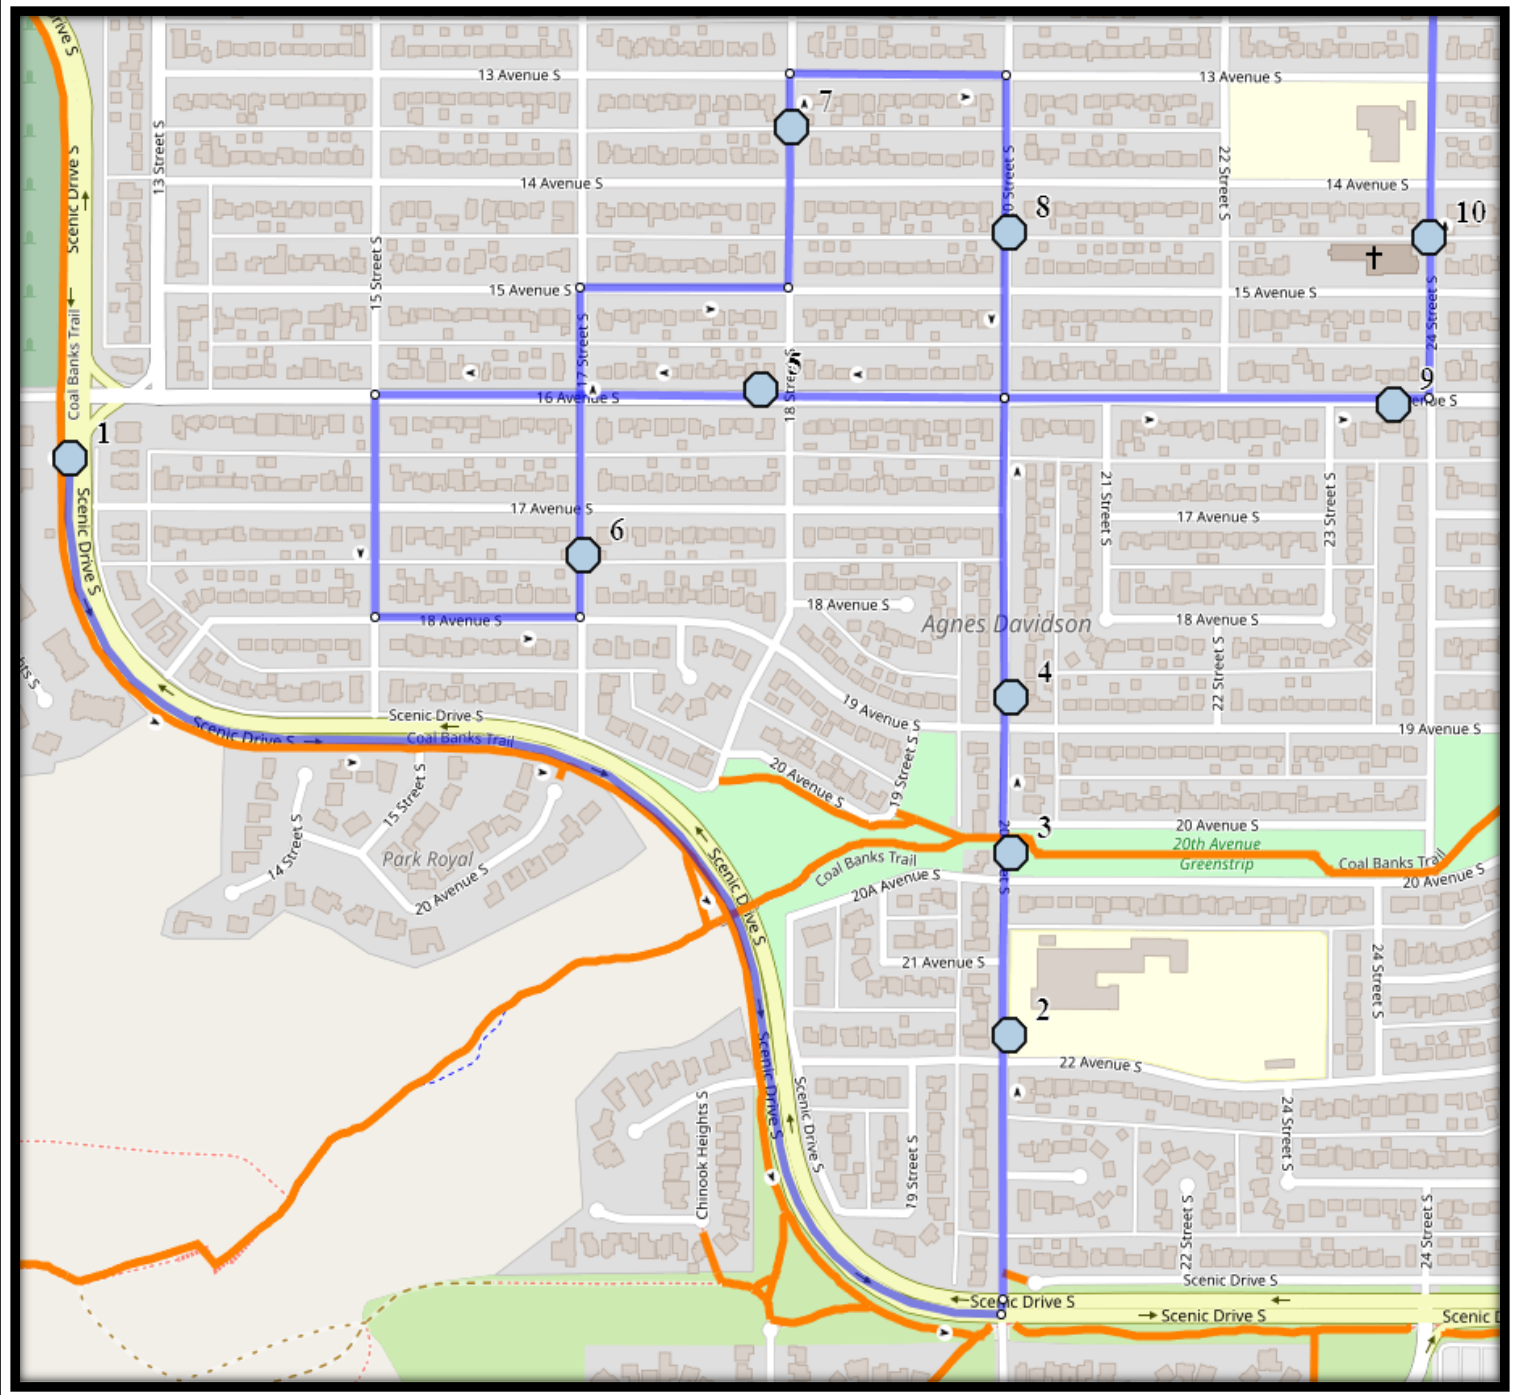

Lakeview S1

REVISED: August 13, 2024

EFFECTIVE: September 3, 2024

AM Route / PM Same as AM

Lakeview Elementary – 1129 Henderson Lake Blvd South – (403) 328-5454

Please arrive 10 minutes before scheduled pick up and drop off times. Times shown may vary due to weather & traffic conditions.
Bus routes and maps are subject to change. For the most up-to-date version, visit www.southland.ca/lethbridge.

Lakeview S1

REVISED: August 13, 2024

EFFECTIVE: September 3, 2024

Lakeview Elementary – 1129 Henderson Lake Blvd South – (403) 328-5454

Please arrive 10 minutes before scheduled pick up and drop off times. Times shown may vary due to weather & traffic conditions.

#3 - 8:15 AM - 20 Street South Northbound - north of 20 Ave S at green strip

#4 - 8:16 AM - 20 Street South Northbound - north of 19 Ave S at intersection

#5 - 8:18 AM - 16 Ave South - west of 18 St S at fire hydrant

#10 - 8:27 AM - 24 Street South - north of 15 Ave S at alley

#11 - 8:30 AM - Lakeview School - 1129 Henderson Lake Blvd S

Lakeview Elementary – 1129 Henderson Lake Blvd South – (403) 328-5454

Please arrive 10 minutes before scheduled pick up and drop off times. Times shown may vary due to weather & traffic conditions.