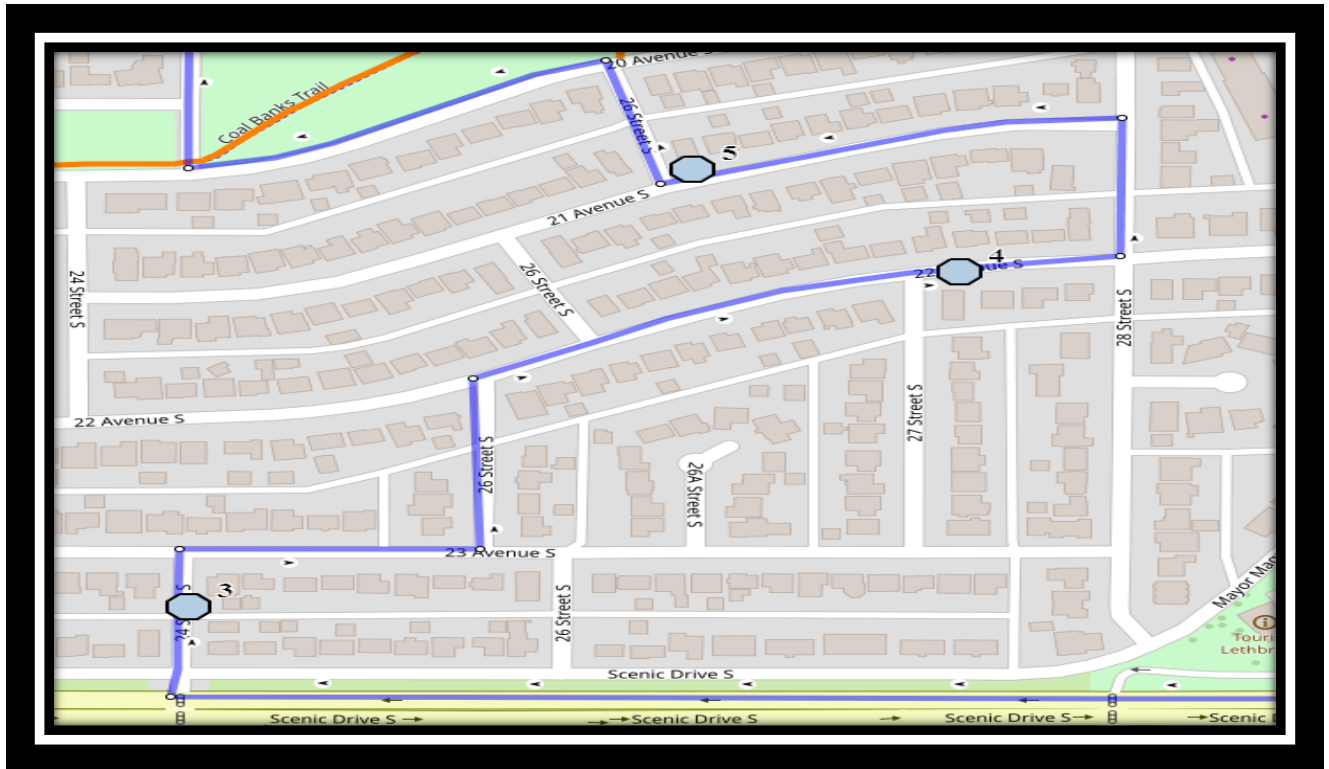

## **Lakeview Elementary – 1129 Henderson Lake Blvd South – (403) 328-5454**

Please arrive 10 minutes before scheduled pick up and drop off times. Times shown may vary due to weather & traffic conditions.

## Monday – Thursday

#1 - 3:57 PM - Lakeview School - Bus Zone

#2 - 4:00 PM - 23 Ave South Eastbound - between Oakridge and Spuce Manors buildings

#3 - 4:01 PM - 20 Ave South -west of Lakemount Blvd from green strip