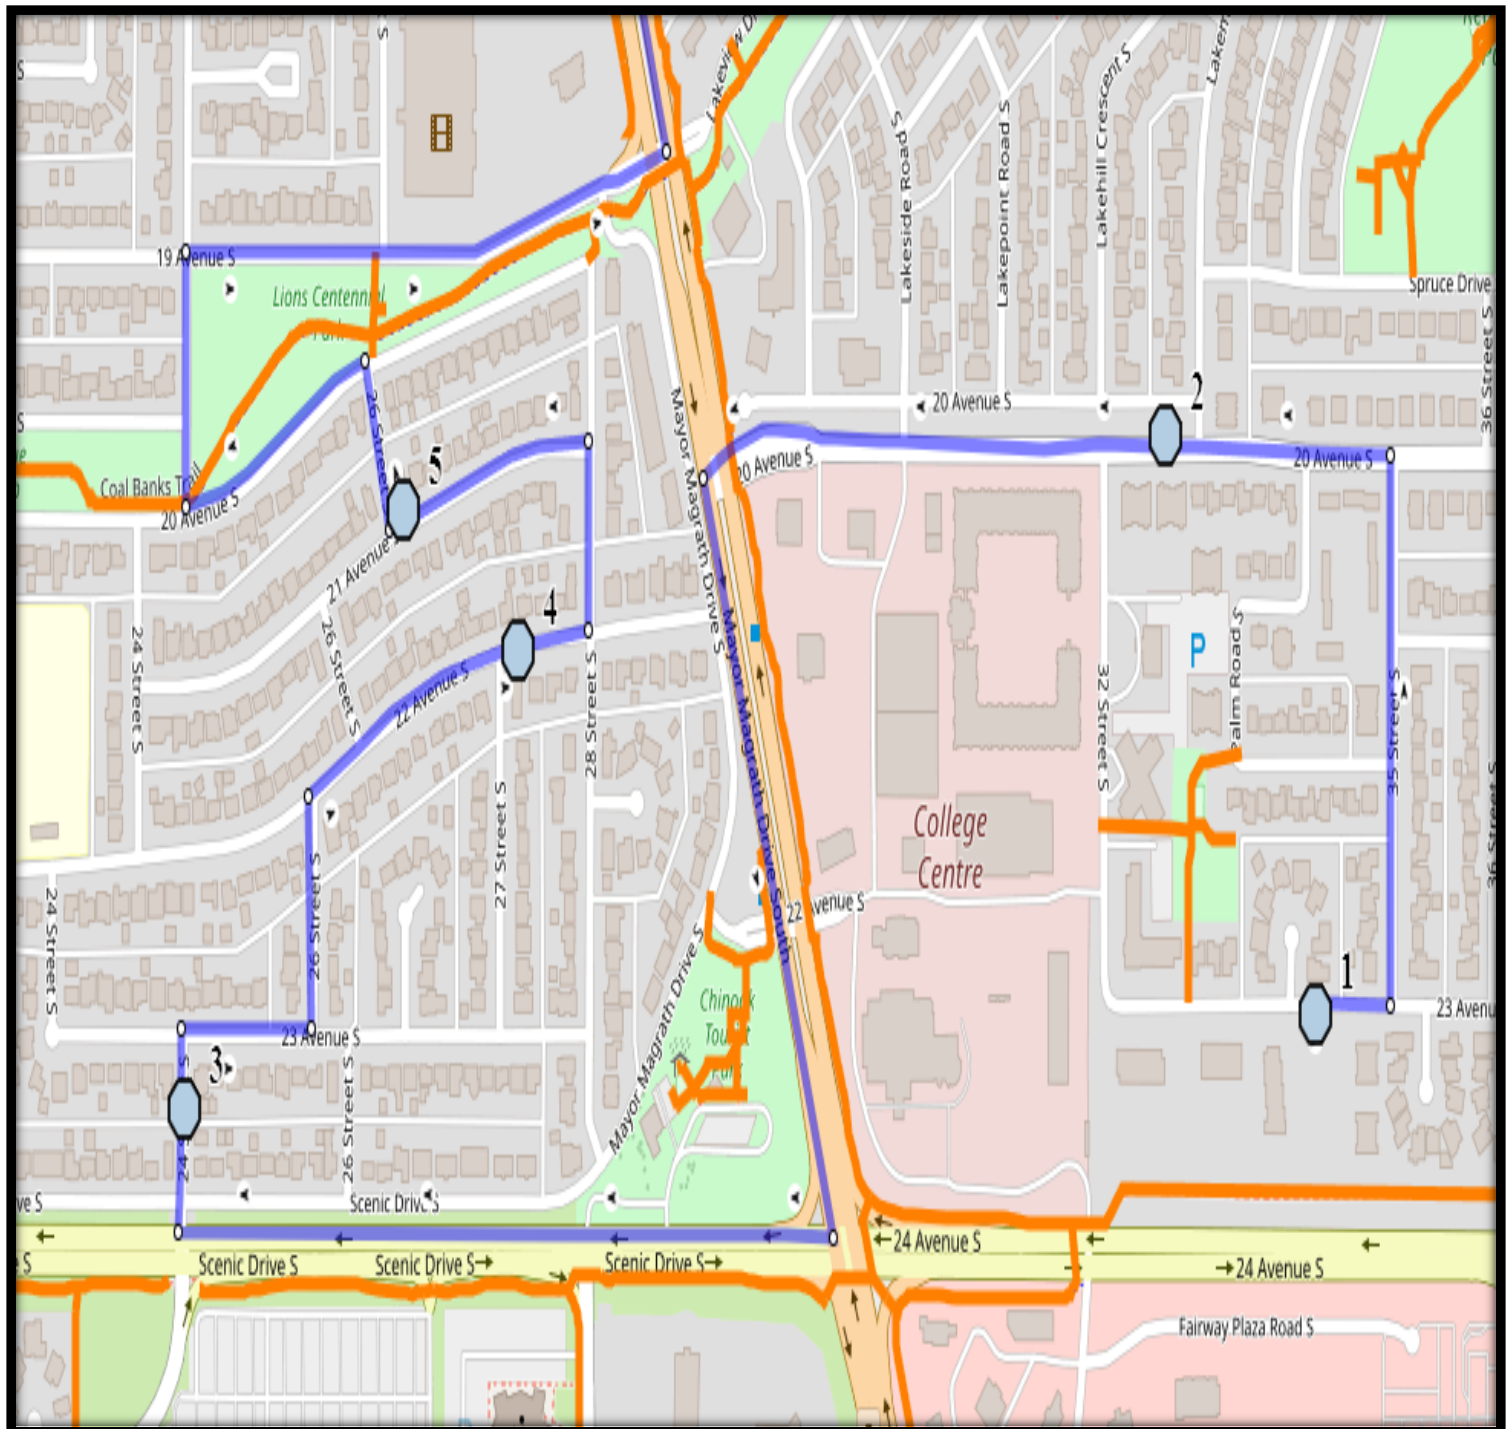

# Lakeview S2

REVISED: August 13, 2024

EFFECTIVE: September 3, 2024

**PM route – Stop 2, then same as AM**

## **Lakeview Elementary – 1129 Henderson Lake Blvd South – (403) 328-5454**

Please arrive 10 minutes before scheduled pick up and drop off times. Times shown may vary due to weather & traffic conditions.

## Monday – Friday

#1 - 8:21 AM - 23 Ave South Eastbound - between Oakridge and Spuce Manors buildings

#2 - 8:22 AM - 20 Ave South -west of Lakemount Blvd from green strip

#3 - 8:24 AM - 24 St S South - north of Scenic Dr at alley