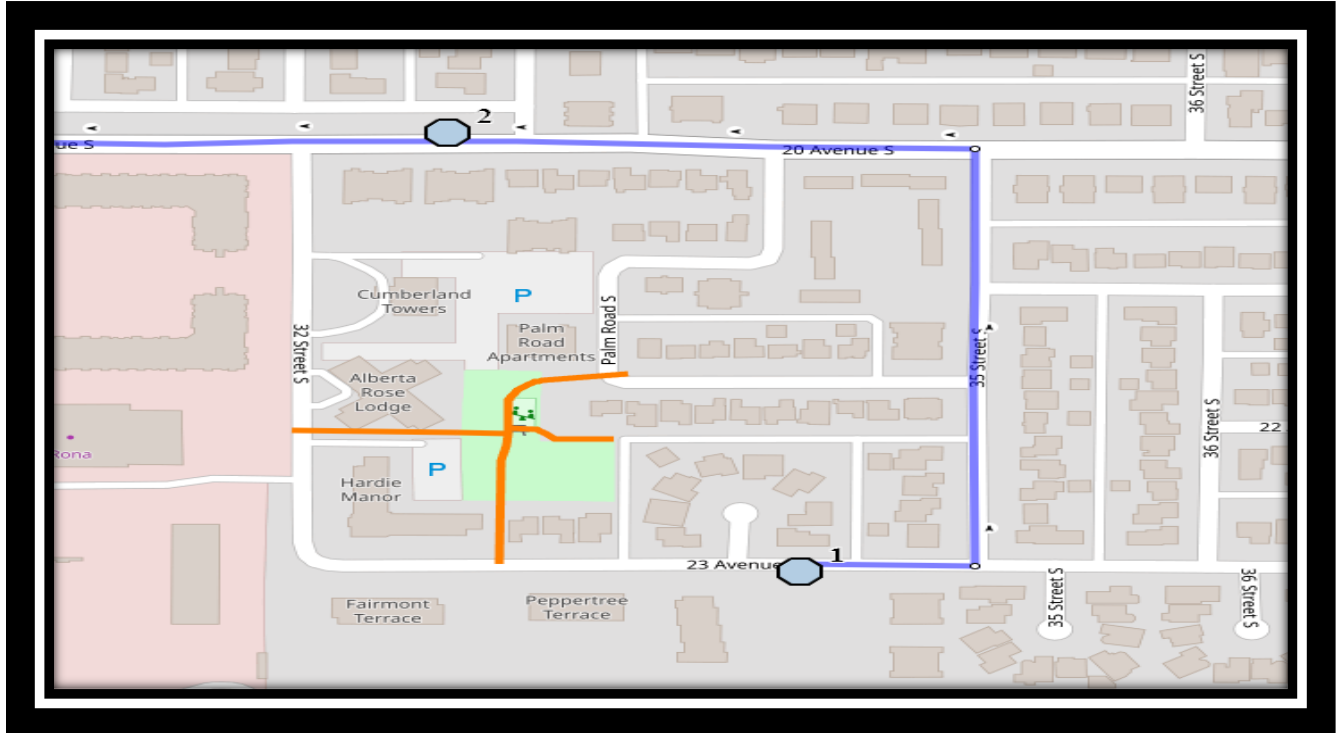

## **Lakeview Elementary – 1129 Henderson Lake Blvd South – (403) 328-5454**

Please arrive 10 minutes before scheduled pick up and drop off times. Times shown may vary due to weather & traffic conditions.

## Monday – Friday

#1 - 8:21 AM - 23 Ave South Eastbound - between Oakridge and Spuce Manors buildings

#2 - 8:22 AM - 20 Ave South -west of Lakemount Blvd from green strip

#3 - 8:24 AM - 24 St S South - north of Scenic Dr at alley

## Monday – Thursday

#1 - 3:57 PM - Lakeview School - Bus Zone

#2 - 4:00 PM - 23 Ave South Eastbound - between Oakridge and Spuce Manors buildings

#3 - 4:01 PM - 20 Ave South -west of Lakemount Blvd from green strip