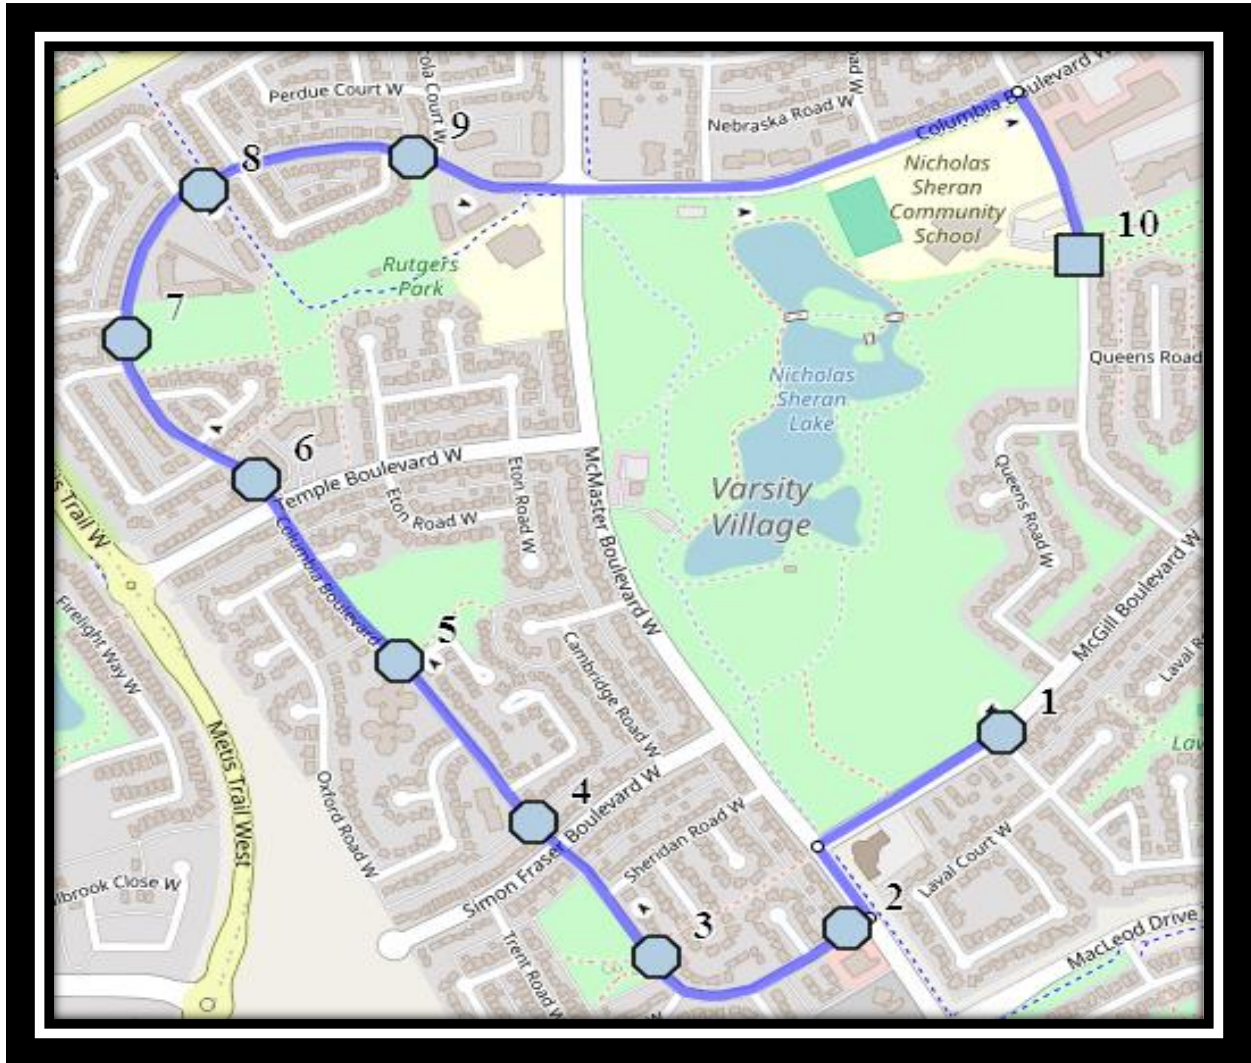

# Nicholas Sheran W3

REVISED: August.12,2024

EFFECTIVE: September.3,2024

**PM Route same direction as AM**

## Monday – Thursday

- #1 - 3:55 PM - Nicholas Sheran - 380 Laval Blvd W
- #2 - 3:58 PM - McGill BLVD West - east of Laval Blvd at intersection
- #3 - 4:01 PM - Columbia Blvd West Westbound - west of McMaster Blvd at alley
- #4 - 4:02 PM - Columbia Boulevard West Northbound - across from park north of Selkirk Rd
- #5 - 4:04 PM - Columbia Blvd West Northbound - north of Simon Fraser at alley
- #6 - 4:05 PM - Columbia Blvd West - north of Columbia Bay
- #7 - 4:07 PM - Columbia Blvd W Northbound - at Mall north of Temple
- #8 - 4:08 PM - Columbia Blvd West- north of Rutgers Cres
- #9 - 4:09 PM - Columbia Blvd W eastbound - east of Princeton
- #10 - 4:10 PM - Columbia Blvd W eastbound - east of Harvard at park access

**#4 - 12:49 PM - Columbia Boulevard West Northbound - across from park north of Selkirk Rd**

**#5 - 12:51 PM - Columbia Blvd West Northbound - north of Simon Fraser at alley**

**#6 - 12:52 PM - Columbia Blvd West - north of Columbia Bay**

**Nicolas Sheran Community School – 380 Laval Blvd West – (403) 381-1244**

Please arrive 10 minutes before scheduled pick up and drop off times. Times shown may vary due to weather & traffic conditions.