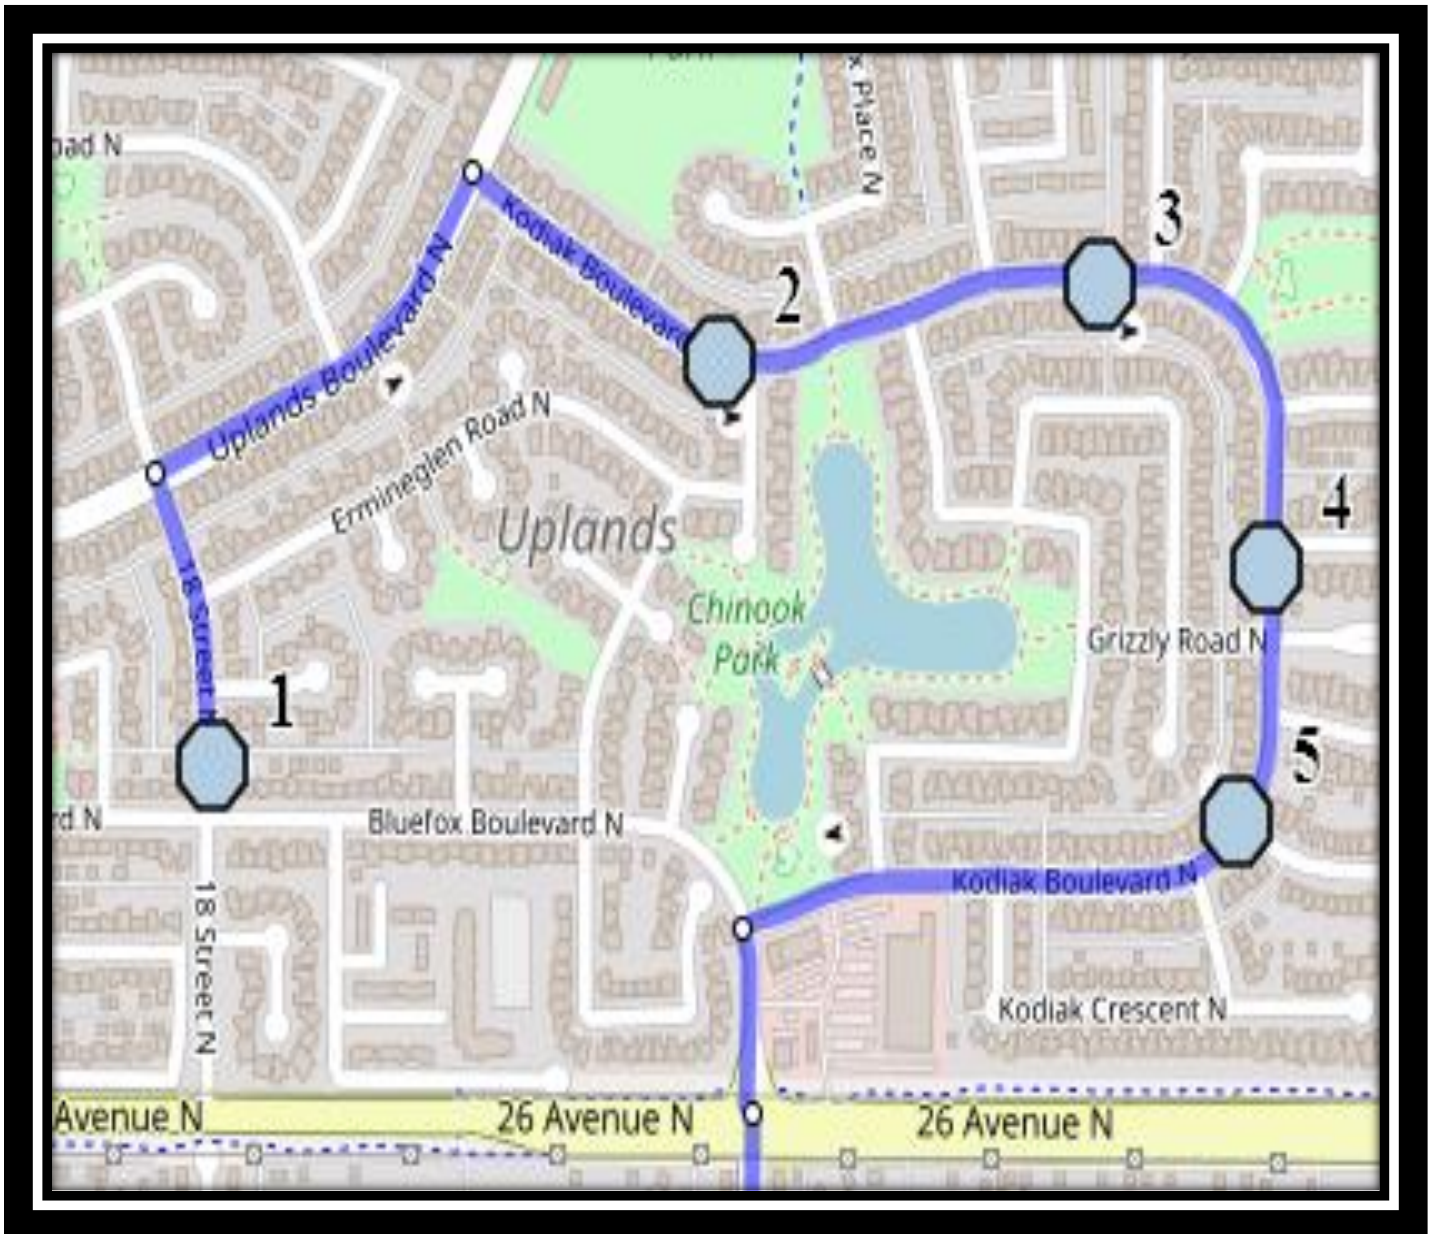

# Park Meadows N2

REVISED: August.12,2024

EFFECTIVE: September.3,2024

**PM Route Same Direction as AM**

## **Park Meadows – 50 Meadowlark Blvd North – (403) 328-9965**

Please arrive 10 minutes before scheduled pick up and drop off times. Times shown may vary due to weather & traffic conditions.  
Bus routes and maps are subject to change. For the most up-to-date version, visit [www.southland.ca/lethbridge](http://www.southland.ca/lethbridge).

## Park Meadows – 50 Meadowlark Blvd North – (403) 328-9965

Please arrive 10 minutes before scheduled pick up and drop off times. Times shown may vary due to weather & traffic conditions.  
Bus routes and maps are subject to change. For the most up-to-date version, visit [www.southland.ca/lethbridge](http://www.southland.ca/lethbridge).