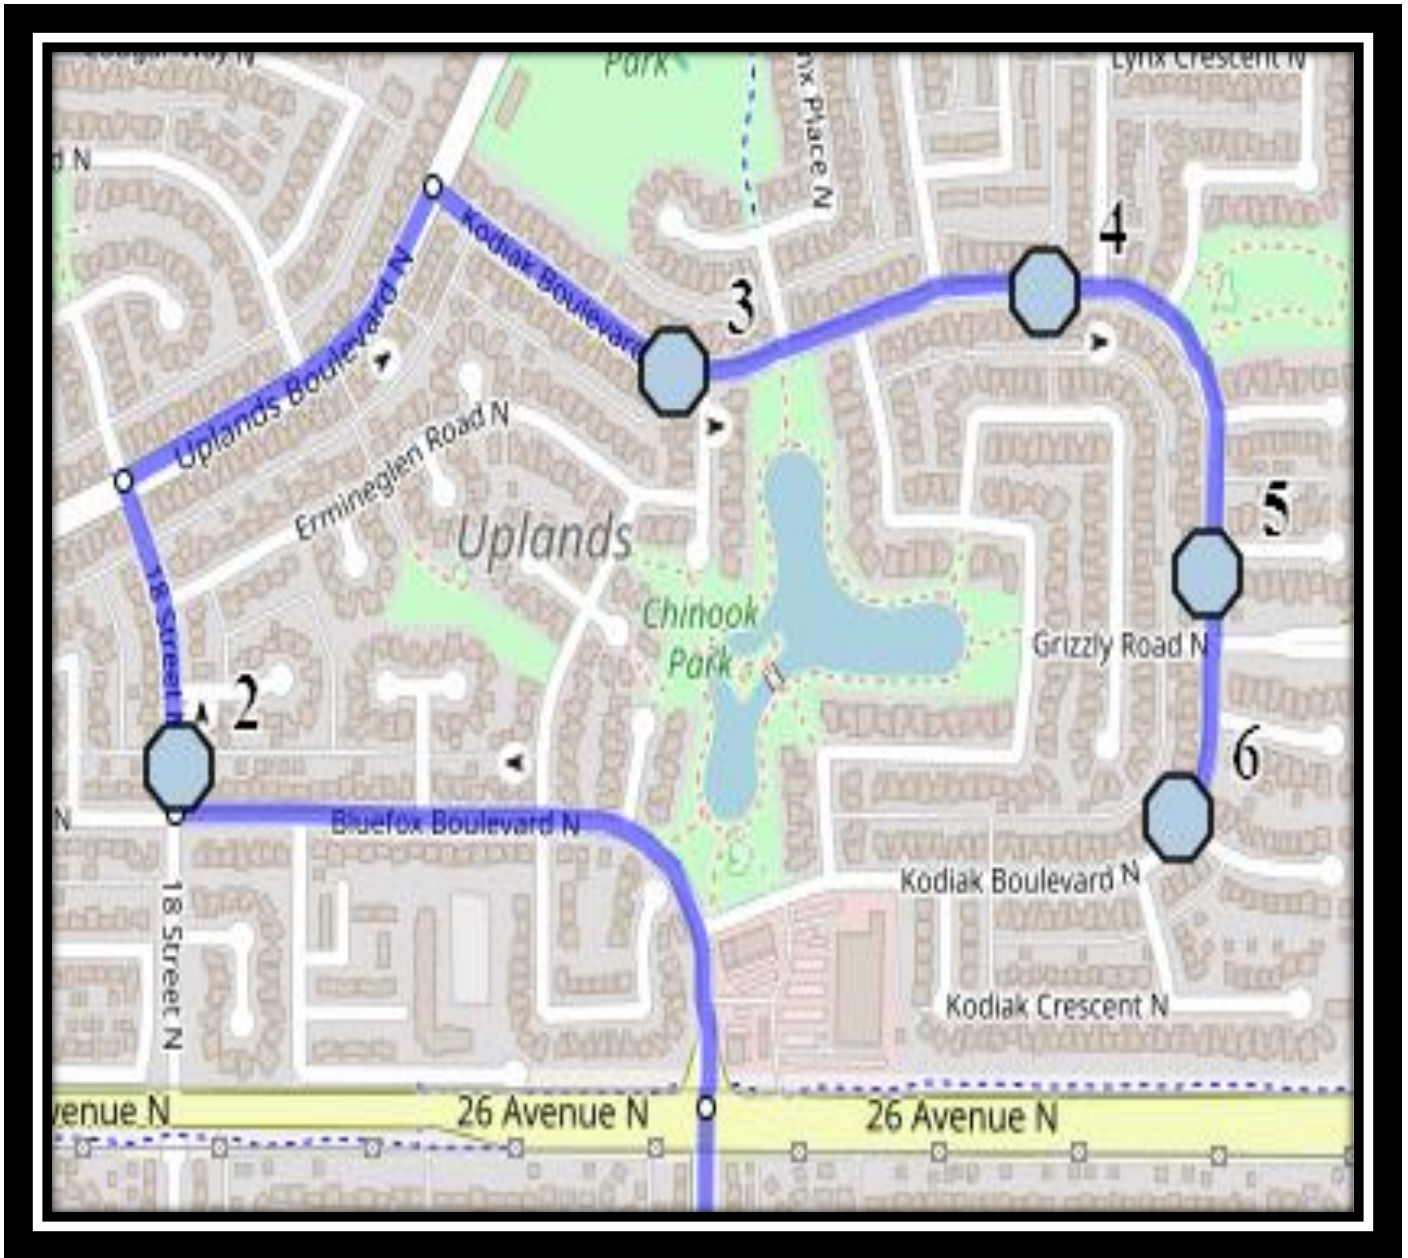

Park Meadows N2

REVISED: August.12,2024

EFFECTIVE: September.3,2024

PM ROUTE

Park Meadows – 50 Meadowlark Blvd North – (403) 328-9965

Please arrive 10 minutes before scheduled pick up and drop off times. Times shown may vary due to weather & traffic conditions.
Bus routes and maps are subject to change. For the most up-to-date version, visit www.southland.ca/lethbridge.