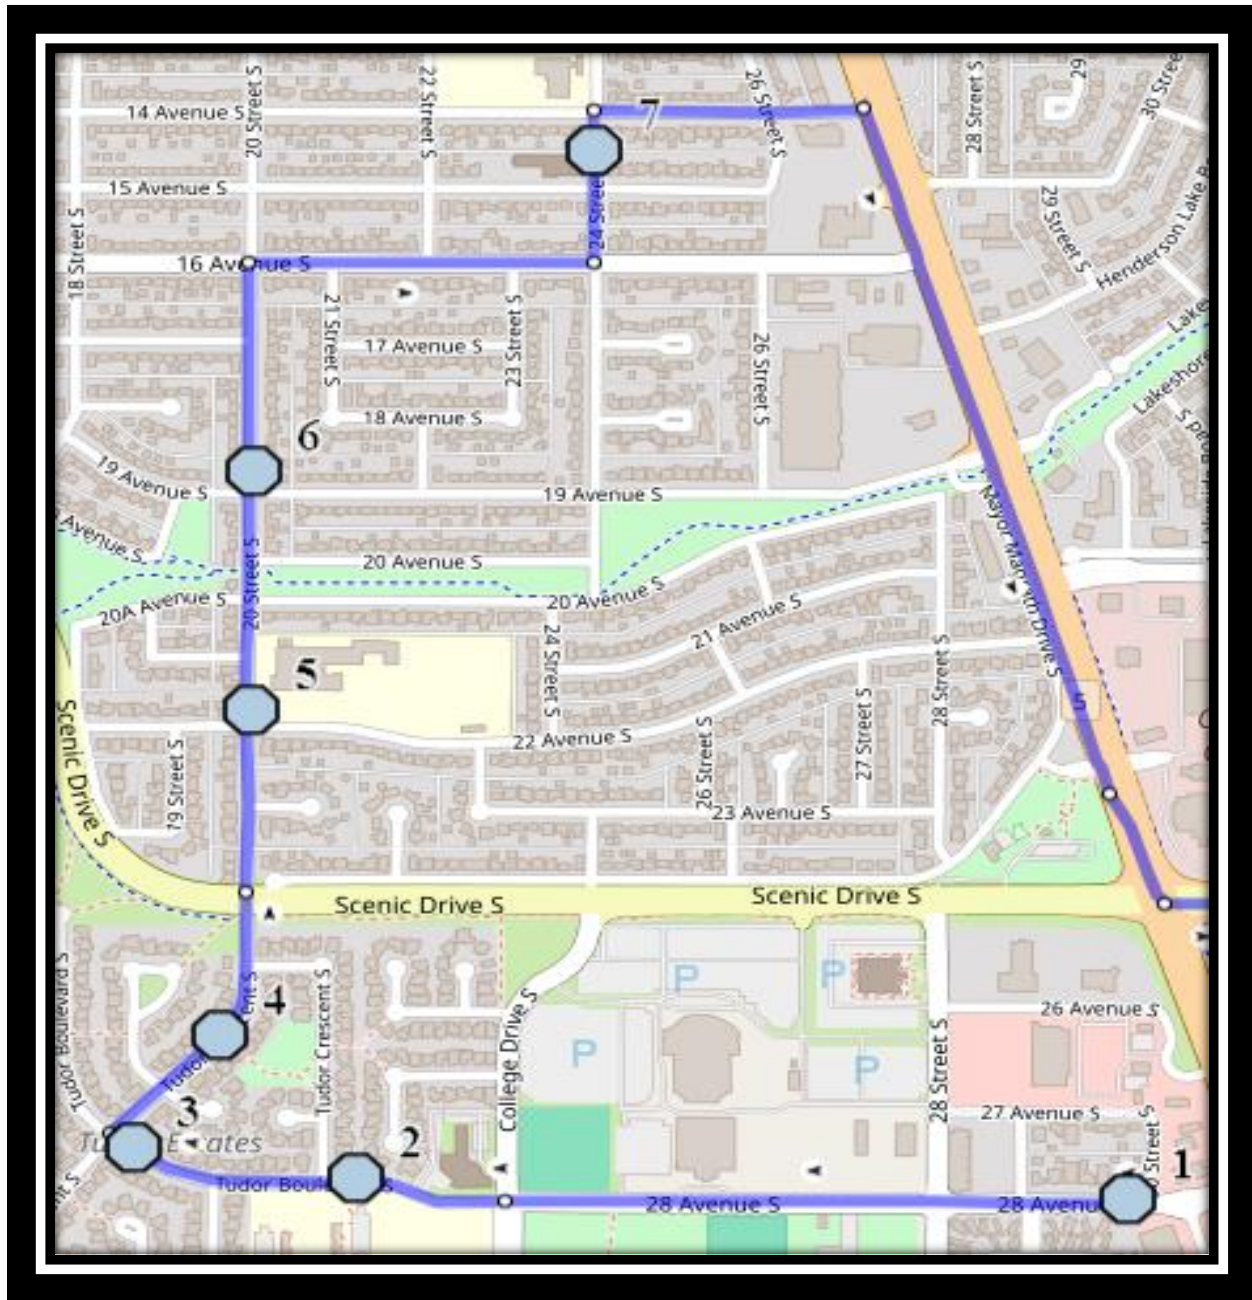

Plaxton S1

REVISED: August.12,2024

EFFECTIVE: September.3,2024

AM/PM Routes are the same

Dr. Robert Plaxton Elementary – 4510 Fairmont Gate South – (825) 399-0620

Please arrive 10 minutes before scheduled pick up and drop off times. Times shown may vary due to weather & traffic conditions.

#2 - 8:18 AM - Tudor Blvd South - east of Tudor Cres at the fence

#3 - 8:19 AM - Tudor Blvd South - east of Kings Cres at the driveway

#4 - 8:20 AM - Tudor Crescent South Northbound - north of Tudor Bay S at walkway

#5 - 8:22 AM - 20 Street South Northbound - north of 22 Ave S at intersection

#6 - 8:23 AM - 20 Street South Northbound - north of 19 Ave S at intersection

#7 - 8:24 AM - 24 Street South - north of 15 Ave S at alley

#4 - 4:07 PM - Tudor Blvd South - east of Kings Cres at the driveway

#5 - 4:08 PM - Tudor Crescent South Northbound - north of Tudor Bay S at walkway

#6 - 4:09 PM - 20 Street South Northbound - north of 22 Ave S at intersection