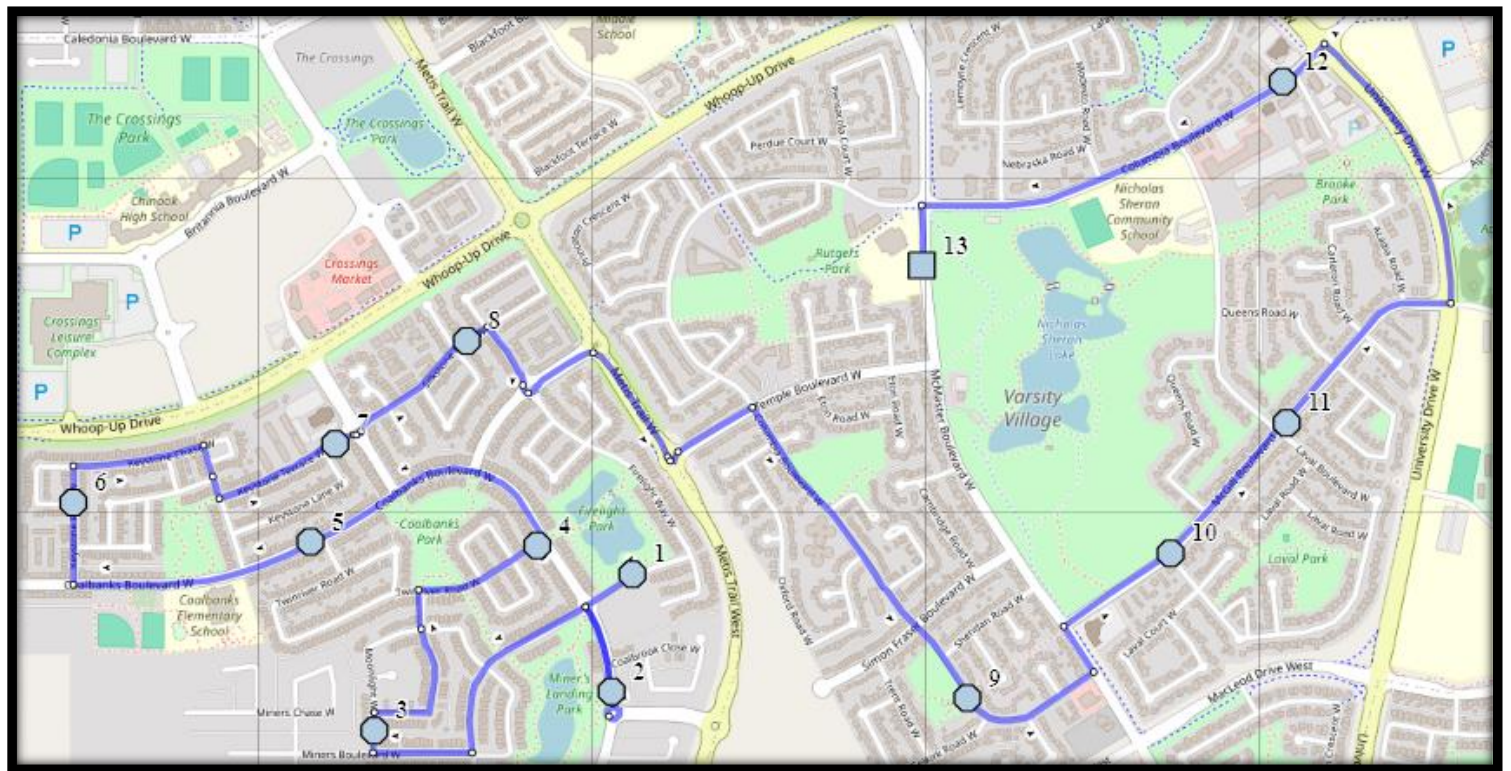

## The Children of St. Martha – 206 McMaster Blvd W

Please arrive 10 minutes before scheduled pick up and drop off times. Times shown may vary due to weather & traffic conditions.  
Bus routes and maps are subject to change. For the most up-to-date version, visit [www.southland.ca/lethbridge](http://www.southland.ca/lethbridge).

### The Children of St. Martha – 206 McMaster Blvd W

Please arrive 10 minutes before scheduled pick up and drop off times. Times shown may vary due to weather & traffic conditions.  
Bus routes and maps are subject to change. For the most up-to-date version, visit [www.southland.ca/lethbridge](http://www.southland.ca/lethbridge).