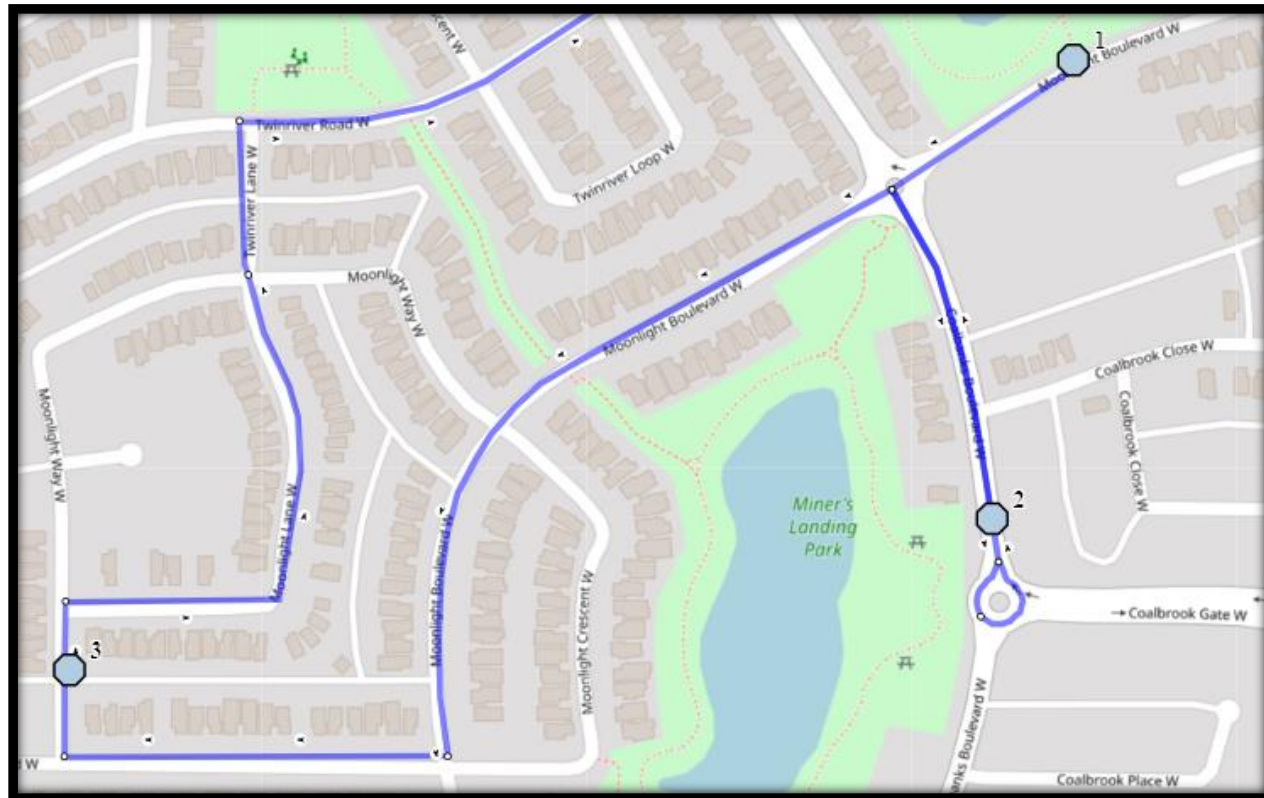

## The Children of St. Martha – 206 McMaster Blvd W

Please arrive 10 minutes before scheduled pick up and drop off times. Times shown may vary due to weather & traffic conditions.  
Bus routes and maps are subject to change. For the most up-to-date version, visit [www.southland.ca/lethbridge](http://www.southland.ca/lethbridge).

### The Children of St. Martha – 206 McMaster Blvd W

Please arrive 10 minutes before scheduled pick up and drop off times. Times shown may vary due to weather & traffic conditions.  
Bus routes and maps are subject to change. For the most up-to-date version, visit [www.southland.ca/lethbridge](http://www.southland.ca/lethbridge).