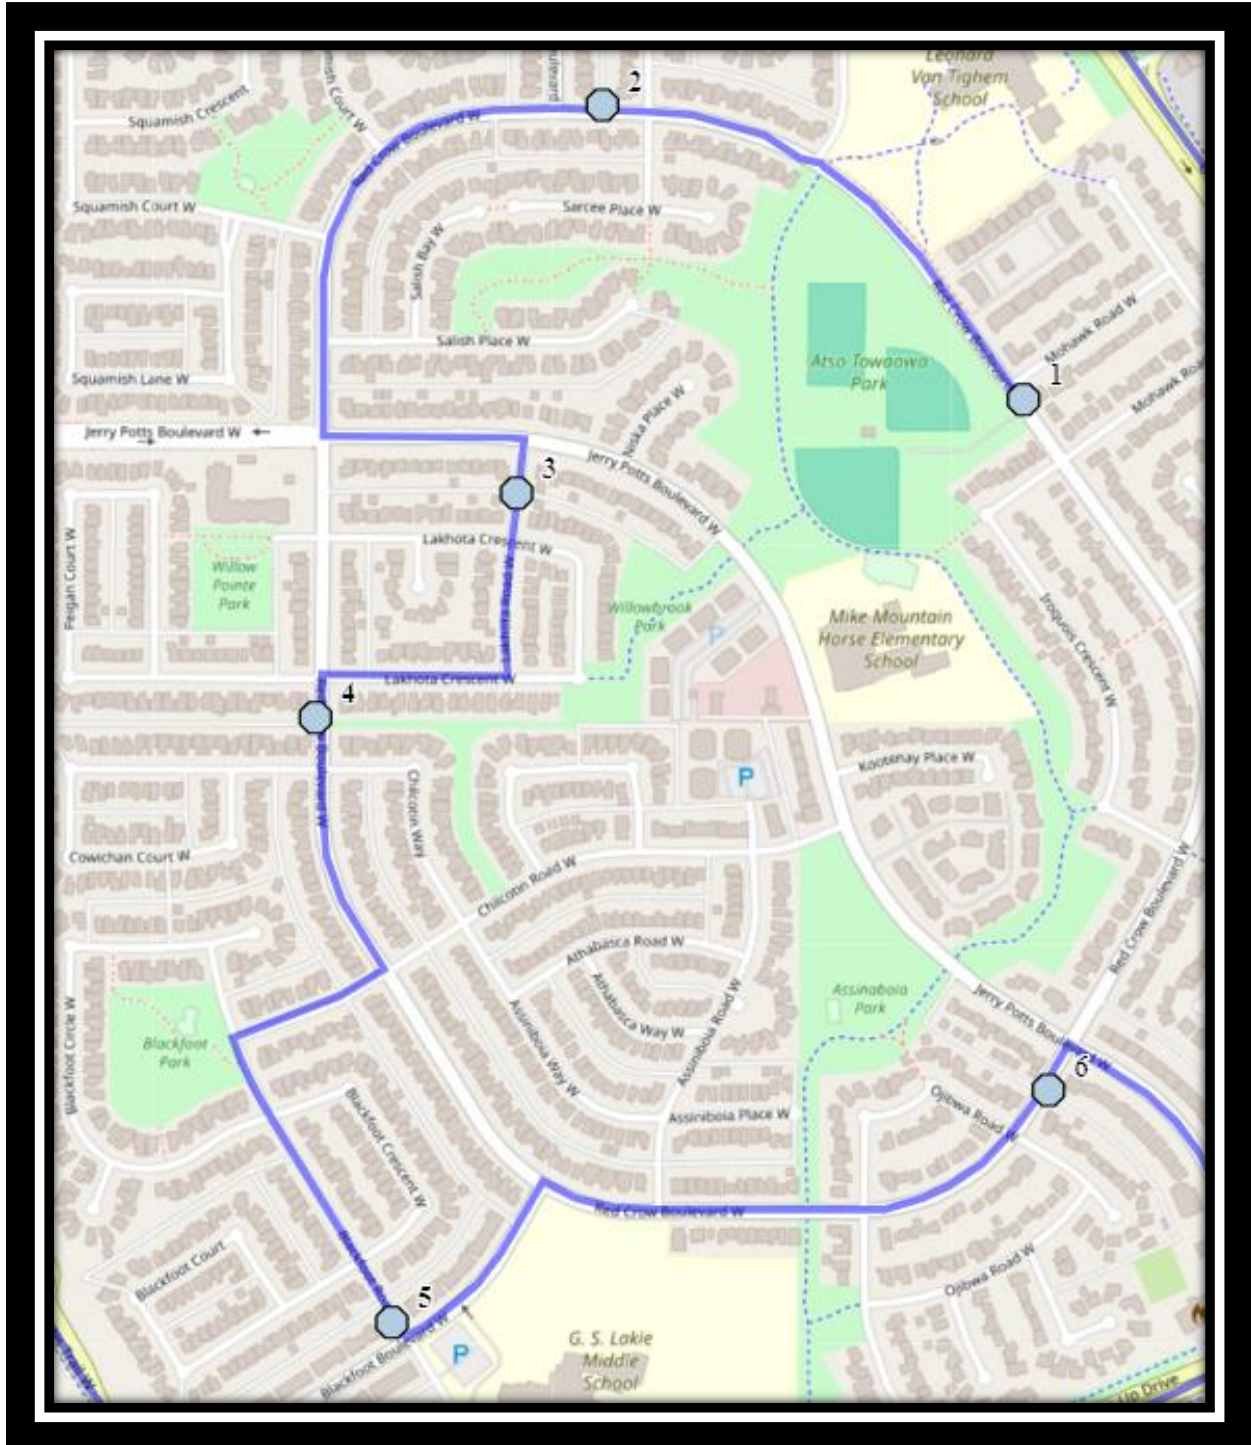

## The Children of St. Martha – 206 McMaster Blvd W

Please arrive 10 minutes before scheduled pick up and drop off times. Times shown may vary due to weather & traffic conditions.  
Bus routes and maps are subject to change. For the most up-to-date version, visit [www.southland.ca/lethbridge](http://www.southland.ca/lethbridge).