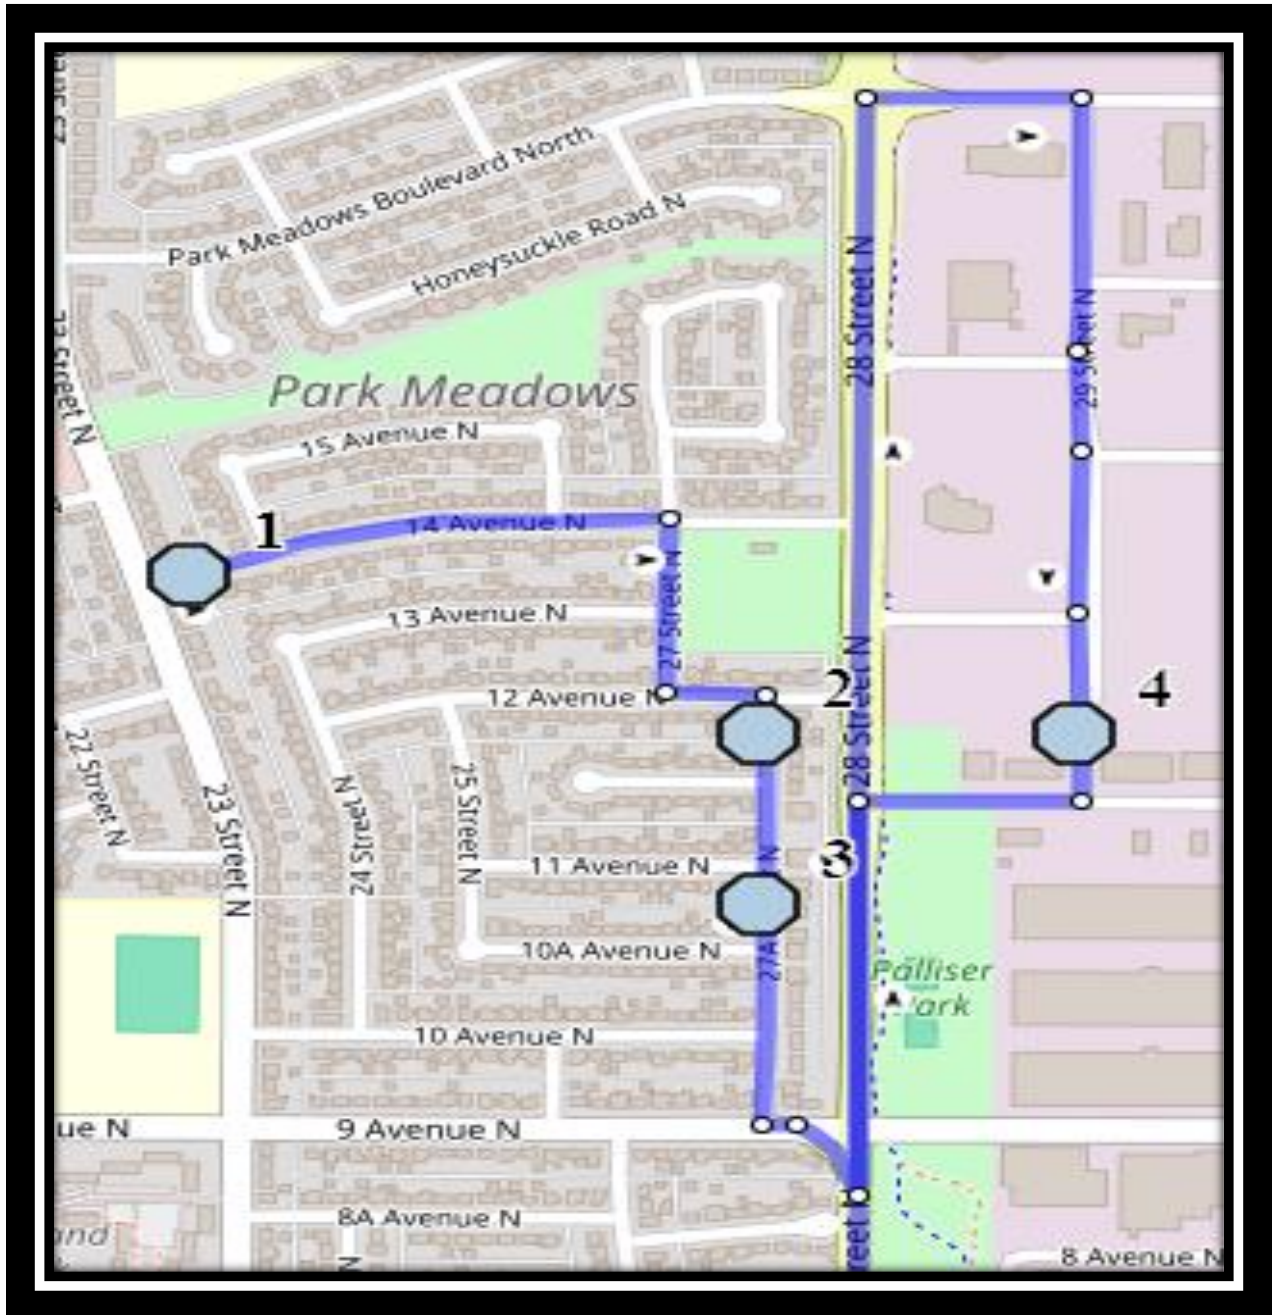

Westminster N2

REVISED: August.12,2024

EFFECTIVE: September.3,2024

PM Route – Same as AM

Westminster Middle School – 402 18 Street North – (403) 327-4169

Please arrive 10 minutes before scheduled pick up and drop off times. Times shown may vary due to weather & traffic conditions.

Westminster N2

REVISED: August.12,2024

EFFECTIVE: September.3,2024

Monday – Friday

#1 - 8:23 AM - 14 Ave North Eastbound - east of 23 St N before ally

#2 - 8:24 AM - 27A Street North Southbound - south of 12 Ave N before alley

#3 - 8:24 AM - 27A Street North Southbound - south of 11 Ave N before alley

#4 - 8:28 AM - 29 Street North Southbound - at green box

#5 - 8:32 AM - Westminster - 402 18 St N

Monday – Thursday

#1 - 3:45 PM - Westminster - 402 18 St N

#2 - 3:48 PM - 14 Ave North Eastbound - east of 23 St N before ally

#3 - 3:49 PM - 27A Street North Southbound - south of 12 Ave N before alley

#4 - 3:49 PM - 27A Street North Southbound - south of 11 Ave N before alley