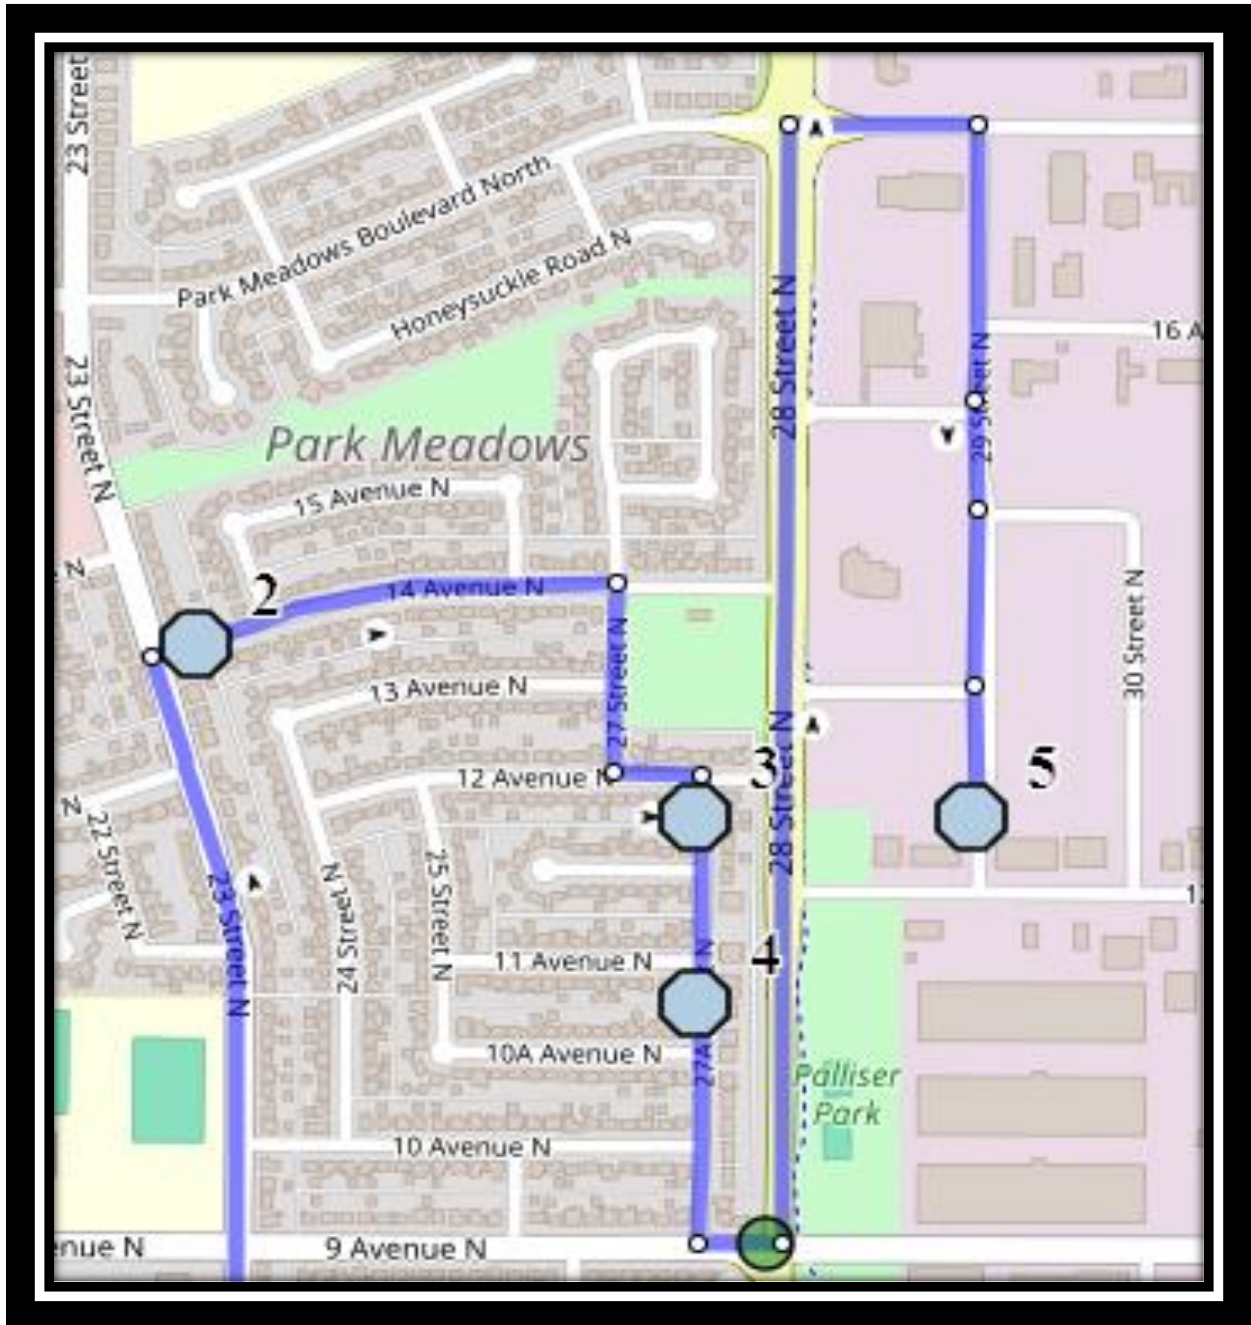

Westminster N2

REVISED: August.12,2024

EFFECTIVE: September.3,2024

PM ROUTE

Westminster Middle School – 402 18 Street North – (403) 327-4169

Please arrive 10 minutes before scheduled pick up and drop off times. Times shown may vary due to weather & traffic conditions.

Bus routes and maps are subject to change. For the most up-to-date version, visit www.southland.ca/lethbridge.