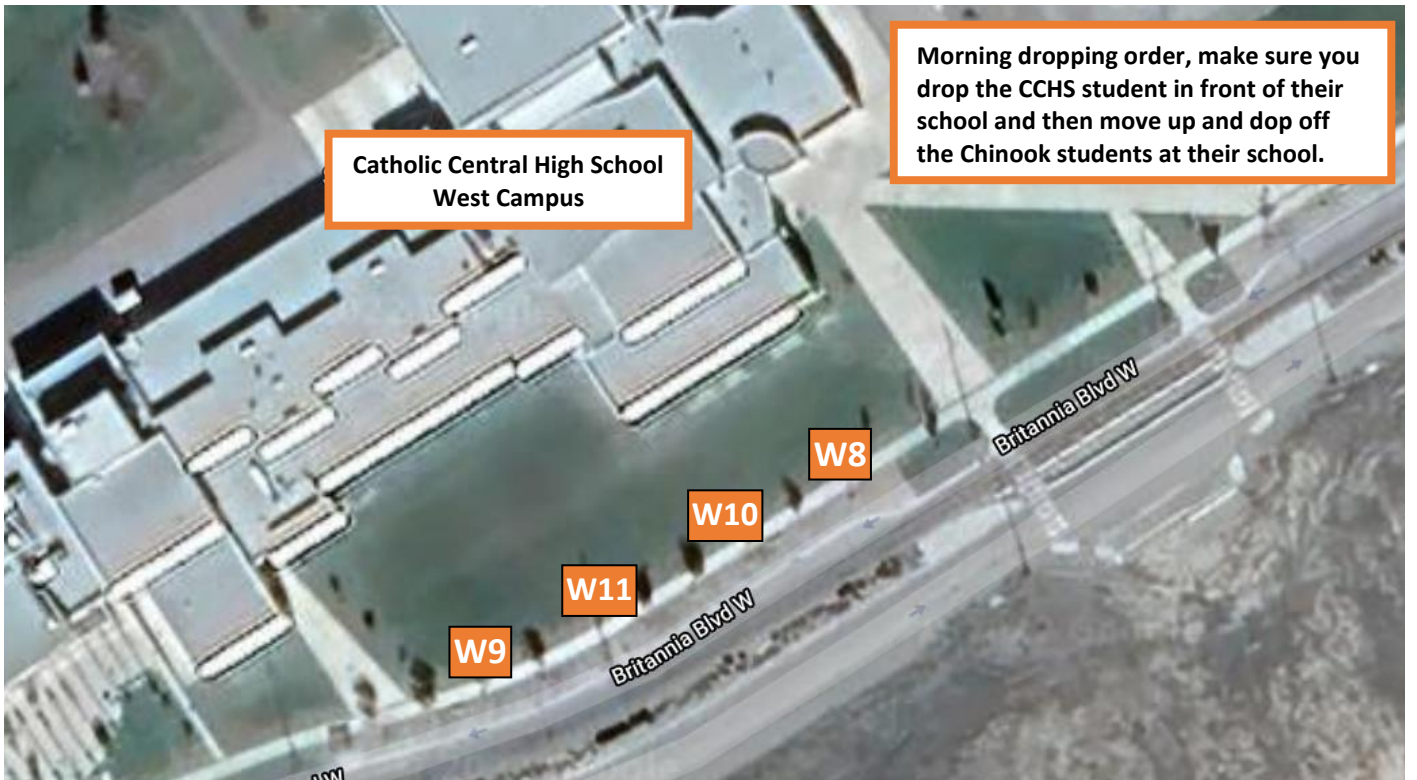

School Bus Parking

Chinook & CCHW High School

Morning dropping order, make sure you drop the CCHS student in front of their school and then move up and drop off the Chinook students at their school.

Chinook High School

Catholic Central High School
West Campus

Morning dropping order, make sure you drop the CCHS student in front of their school and then move up and drop off the Chinook students at their school.

MORNING DROPS