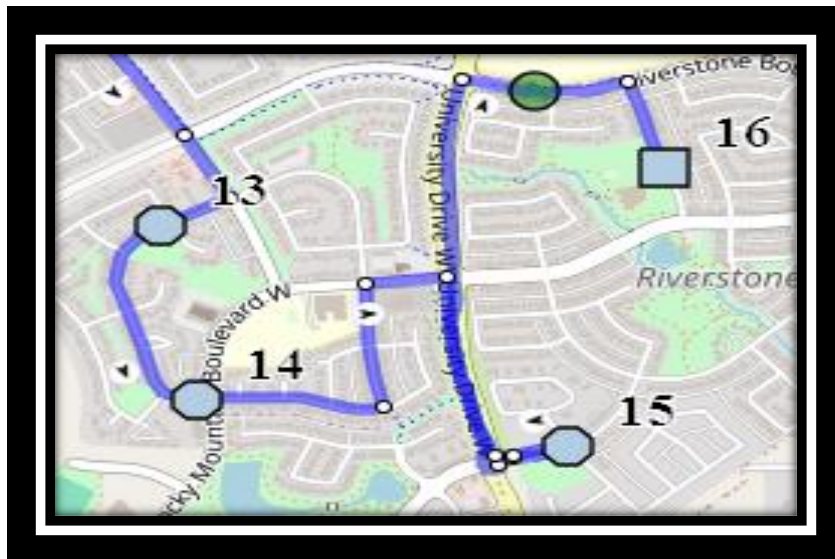

St. Pats W2

REVISED: August.12,2024

EFFECTIVE: September.3,2024

St. Patrick Fine Arts – 80 Rivergreen Road West – (403) 327-4386

Please arrive 10 minutes before scheduled pick up and drop off times. Times shown may vary due to weather & traffic conditions.

Bus routes and maps are subject to change. For the most up-to-date version, visit www.southland.ca/lethbridge.