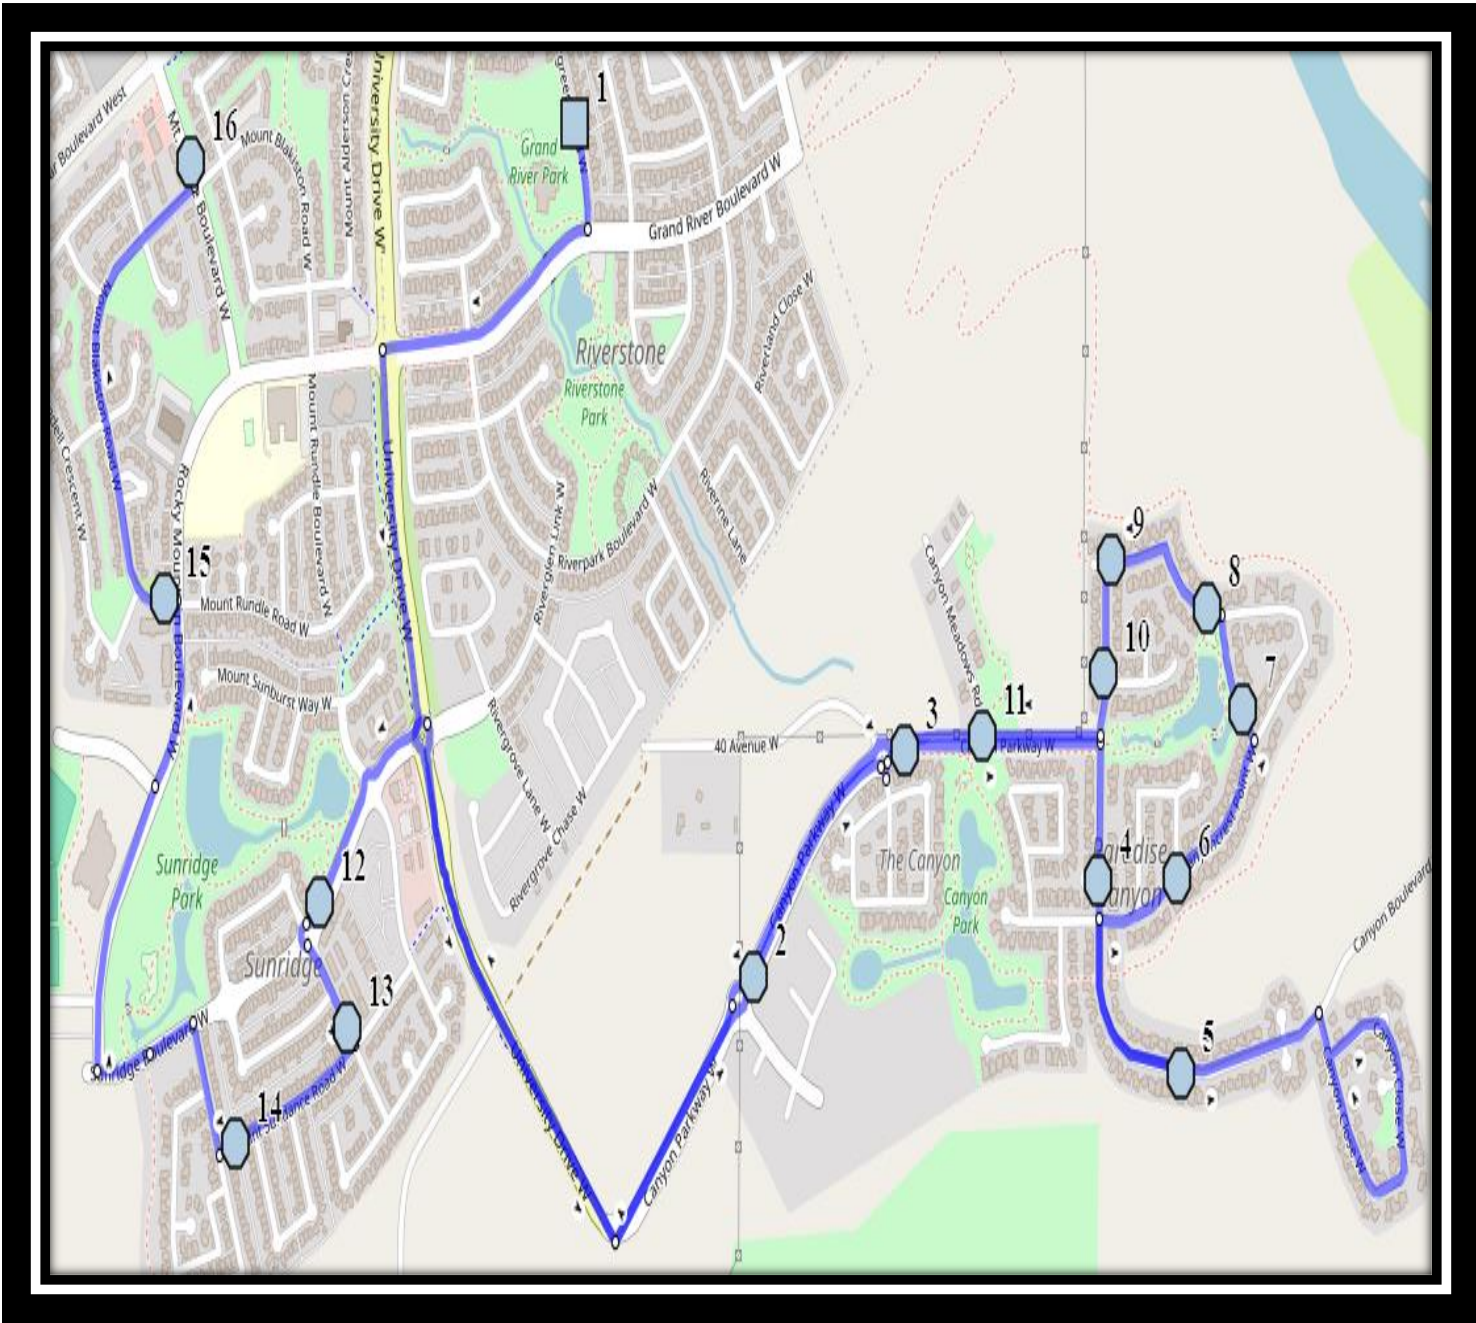

St. Pats W3

REVISED: August.12,2024

EFFECTIVE: September.3,2024

PM Route

St. Patrick Fine Arts – 80 Rivergreen Road West – (403) 327-4386

Please arrive 10 minutes before scheduled pick up and drop off times. Times shown may vary due to weather & traffic conditions.
Bus routes and maps are subject to change. For the most up-to-date version, visit www.southland.ca/lethbridge.