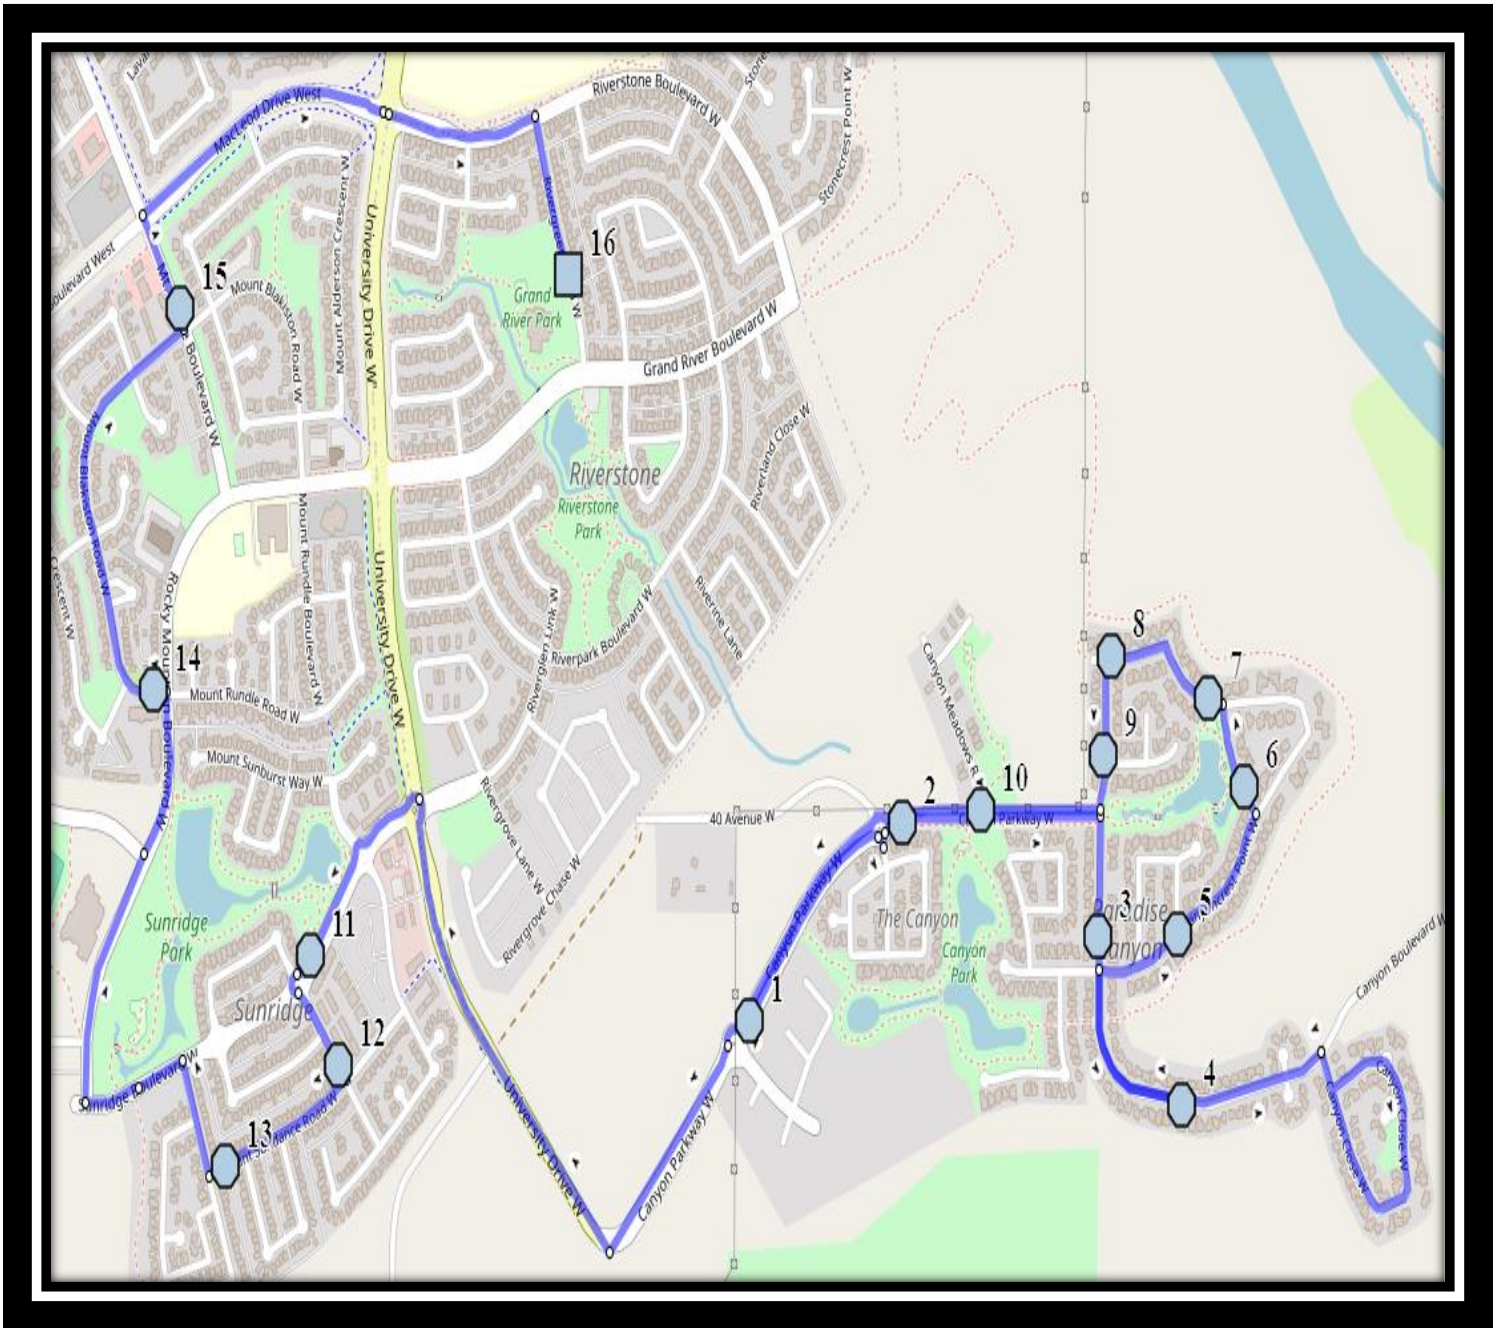

St. Pats W3

REVISED: August.12,2024

EFFECTIVE: September.3,2024

AM Route / PM is the same

St. Patrick Fine Arts – 80 Rivergreen Road West – (403) 327-4386

Please arrive 10 minutes before scheduled pick up and drop off times. Times shown may vary due to weather & traffic conditions.

Bus routes and maps are subject to change. For the most up-to-date version, visit www.southland.ca/lethbridge.