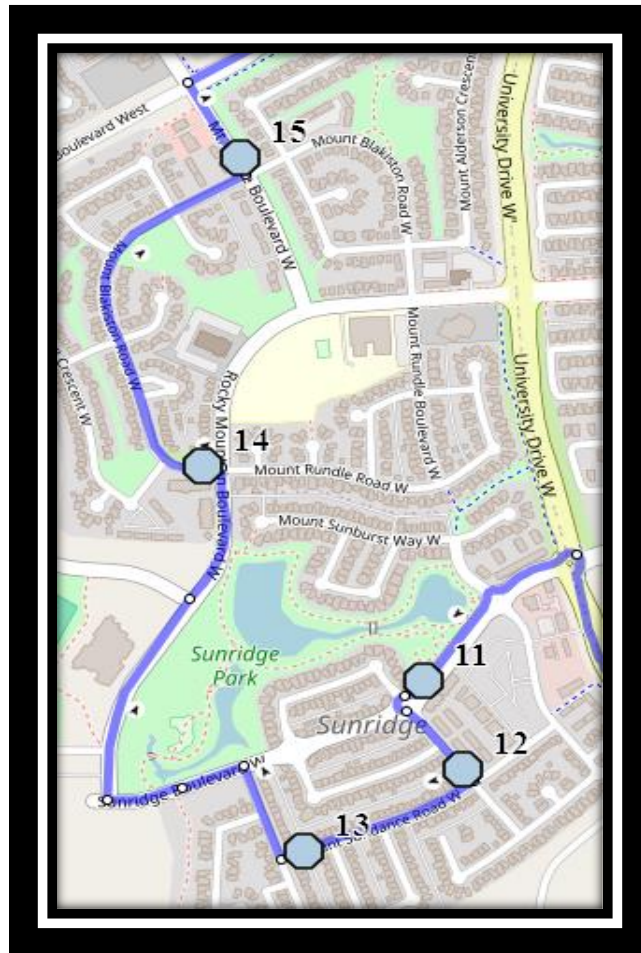

St. Pats W3

REVISED: August.12,2024

EFFECTIVE: September.3,2024

St. Patrick Fine Arts – 80 Rivergreen Road West – (403) 327-4386

Please arrive 10 minutes before scheduled pick up and drop off times. Times shown may vary due to weather & traffic conditions.

Bus routes and maps are subject to change. For the most up-to-date version, visit www.southland.ca/lethbridge.