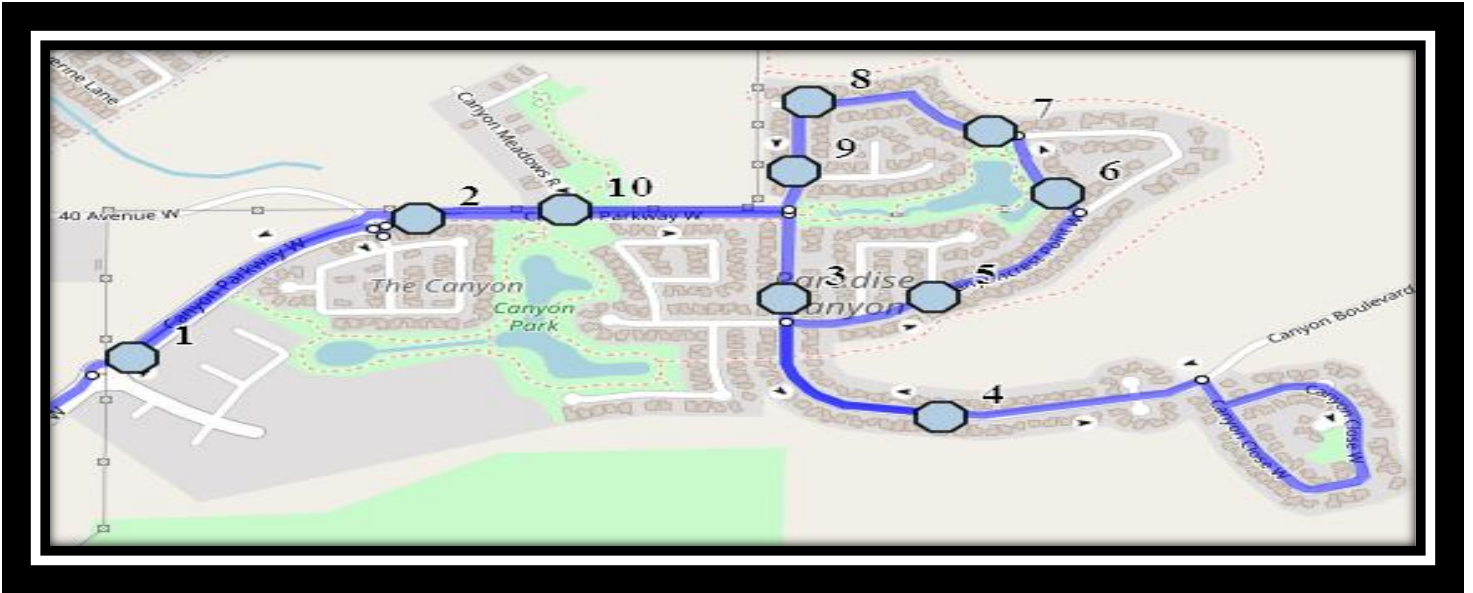

St. Pats W3

REVISED: August.12,2024

EFFECTIVE: September.3,2024

St. Patrick Fine Arts – 80 Rivergreen Road West – (403) 327-4386

Please arrive 10 minutes before scheduled pick up and drop off times. Times shown may vary due to weather & traffic conditions.

Bus routes and maps are subject to change. For the most up-to-date version, visit www.southland.ca/lethbridge.