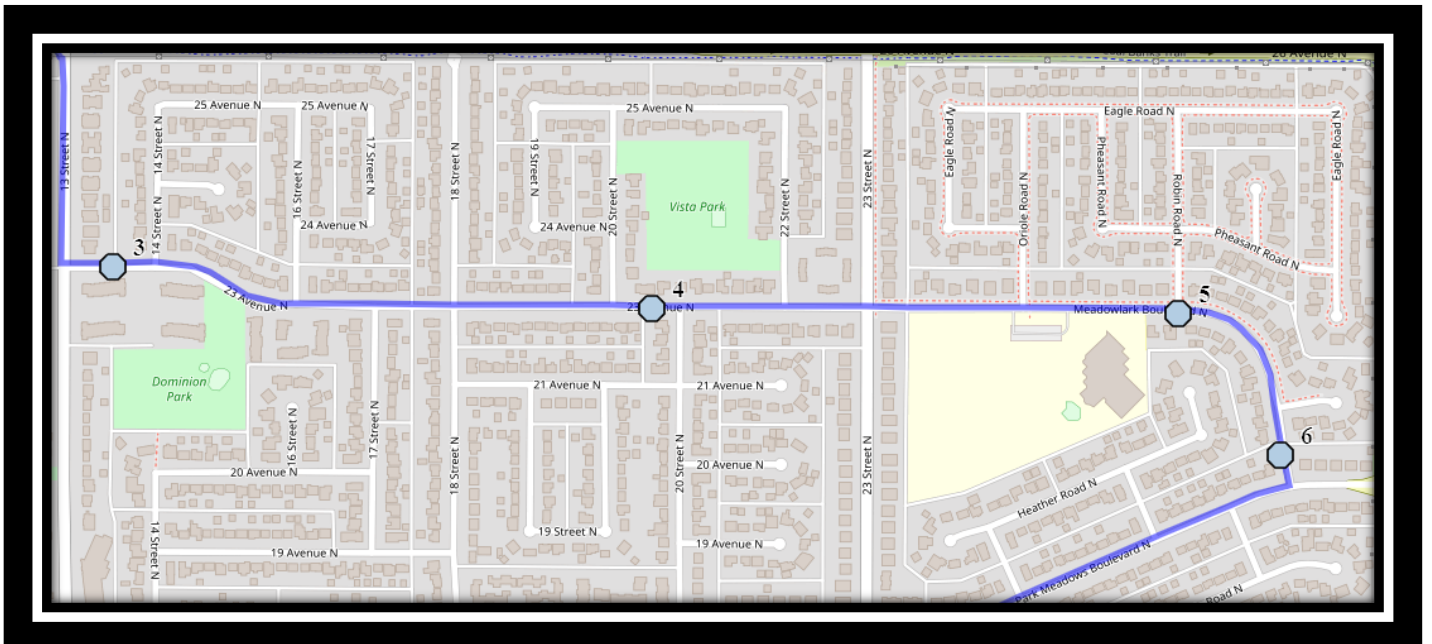

St. Paul N1

REVISED: August 13, 2024

EFFECTIVE: September 3, 2024

PM Same Direction as AM

St. Paul – 1212 12th Avenue, South. (403)-328-0611

Please arrive 10 minutes before scheduled pick up and drop off times. Times shown may vary due to weather & traffic conditions. Bus routes and maps are subject to change. For the most up-to-date version, visit www.southland.ca/lethbridge.

St. Paul N1

REVISED: August 13, 2024

EFFECTIVE: September 3, 2024

St. Paul – 1212 12th Avenue, South. (403)-328-0611

Please arrive 10 minutes before scheduled pick up and drop off times. Times shown may vary due to weather & traffic conditions.

#3 - 8:11 AM - 23 Ave North Eastbound - east of 13 St n across from ally

#4 - 8:13 AM - 23 Ave North Eastbound - between 20 St N at alley

#5 - 8:14 AM - Meadowlark Blvd North - at Robin Rd

#6 - 8:16 AM - Meadowlark Blvd North Southbound - between Park Meadows Blvd and ally

#11 - 8:25 AM - 27A Street North Southbound - south of 12 Ave N before alley

#12 - 8:30 AM - St. Paul School -1212 12 Ave N

St. Paul – 1212 12th Avenue, South. (403)-328-0611

Please arrive 10 minutes before scheduled pick up and drop off times. Times shown may vary due to weather & traffic conditions.
Bus routes and maps are subject to change. For the most up-to-date version, visit www.southland.ca/lethbridge.