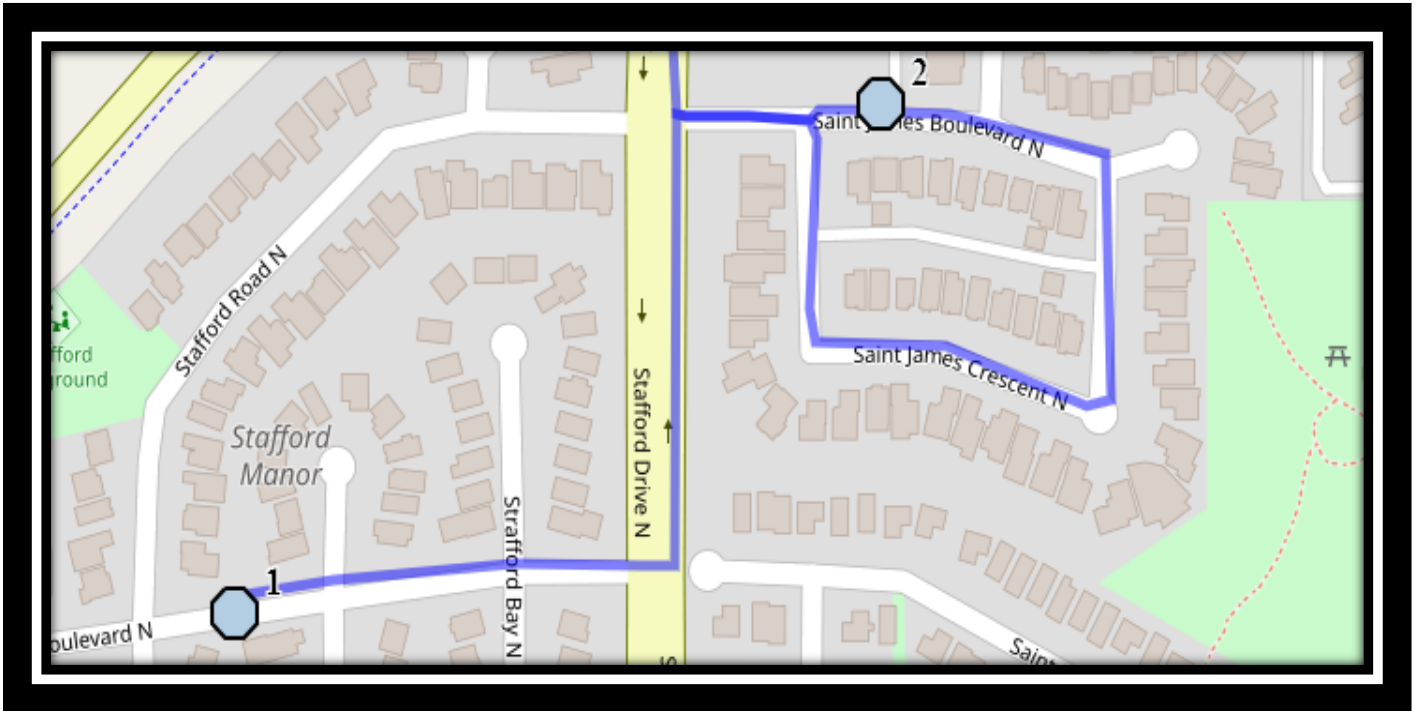

St. Paul N1

REVISED: August 13, 2024

EFFECTIVE: September 3, 2024

PM Same Direction as AM

St. Paul – 1212 12th Avenue, South. (403)-328-0611

Please arrive 10 minutes before scheduled pick up and drop off times. Times shown may vary due to weather & traffic conditions. Bus routes and maps are subject to change. For the most up-to-date version, visit www.southland.ca/lethbridge.

St. Paul N1

REVISED: August 13, 2024

EFFECTIVE: September 3, 2024

St. Paul – 1212 12th Avenue, South. (403)-328-0611

Please arrive 10 minutes before scheduled pick up and drop off times. Times shown may vary due to weather & traffic conditions.

St. Paul N1

REVISED: August 13, 2024

EFFECTIVE: September 3, 2024

Monday – Friday

#1 - 8:05 AM - Stafford Blvd North Eastbound - after Stafford Bay at lamp post

#2 - 8:08 AM - St. James Blvd North Westbound - east of school at alley (E)

#3 - 8:11 AM - 23 Ave North Eastbound - east of 13 St n across from ally

#4 - 8:13 AM - 23 Ave North Eastbound - between 20 St N at alley

#5 - 8:14 AM - Meadowlark Blvd North - at Robin Rd

#6 - 8:16 AM - Meadowlark Blvd North Southbound - between Park Meadows Blvd and ally