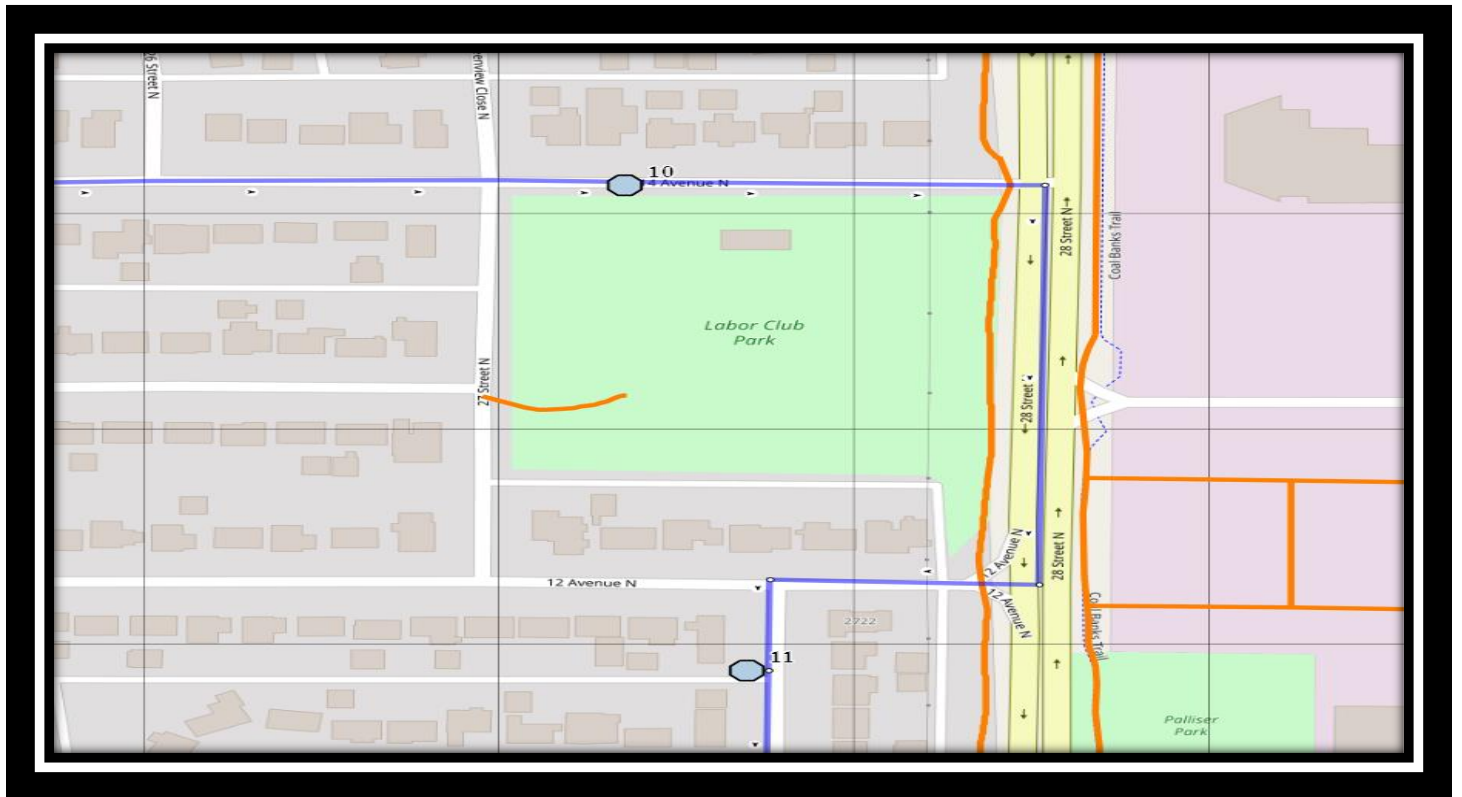

St. Paul N1

REVISED: August 13, 2024

EFFECTIVE: September 3, 2024

St. Paul – 1212 12th Avenue, South. (403)-328-0611

Please arrive 10 minutes before scheduled pick up and drop off times. Times shown may vary due to weather & traffic conditions.
Bus routes and maps are subject to change. For the most up-to-date version, visit www.southland.ca/lethbridge.