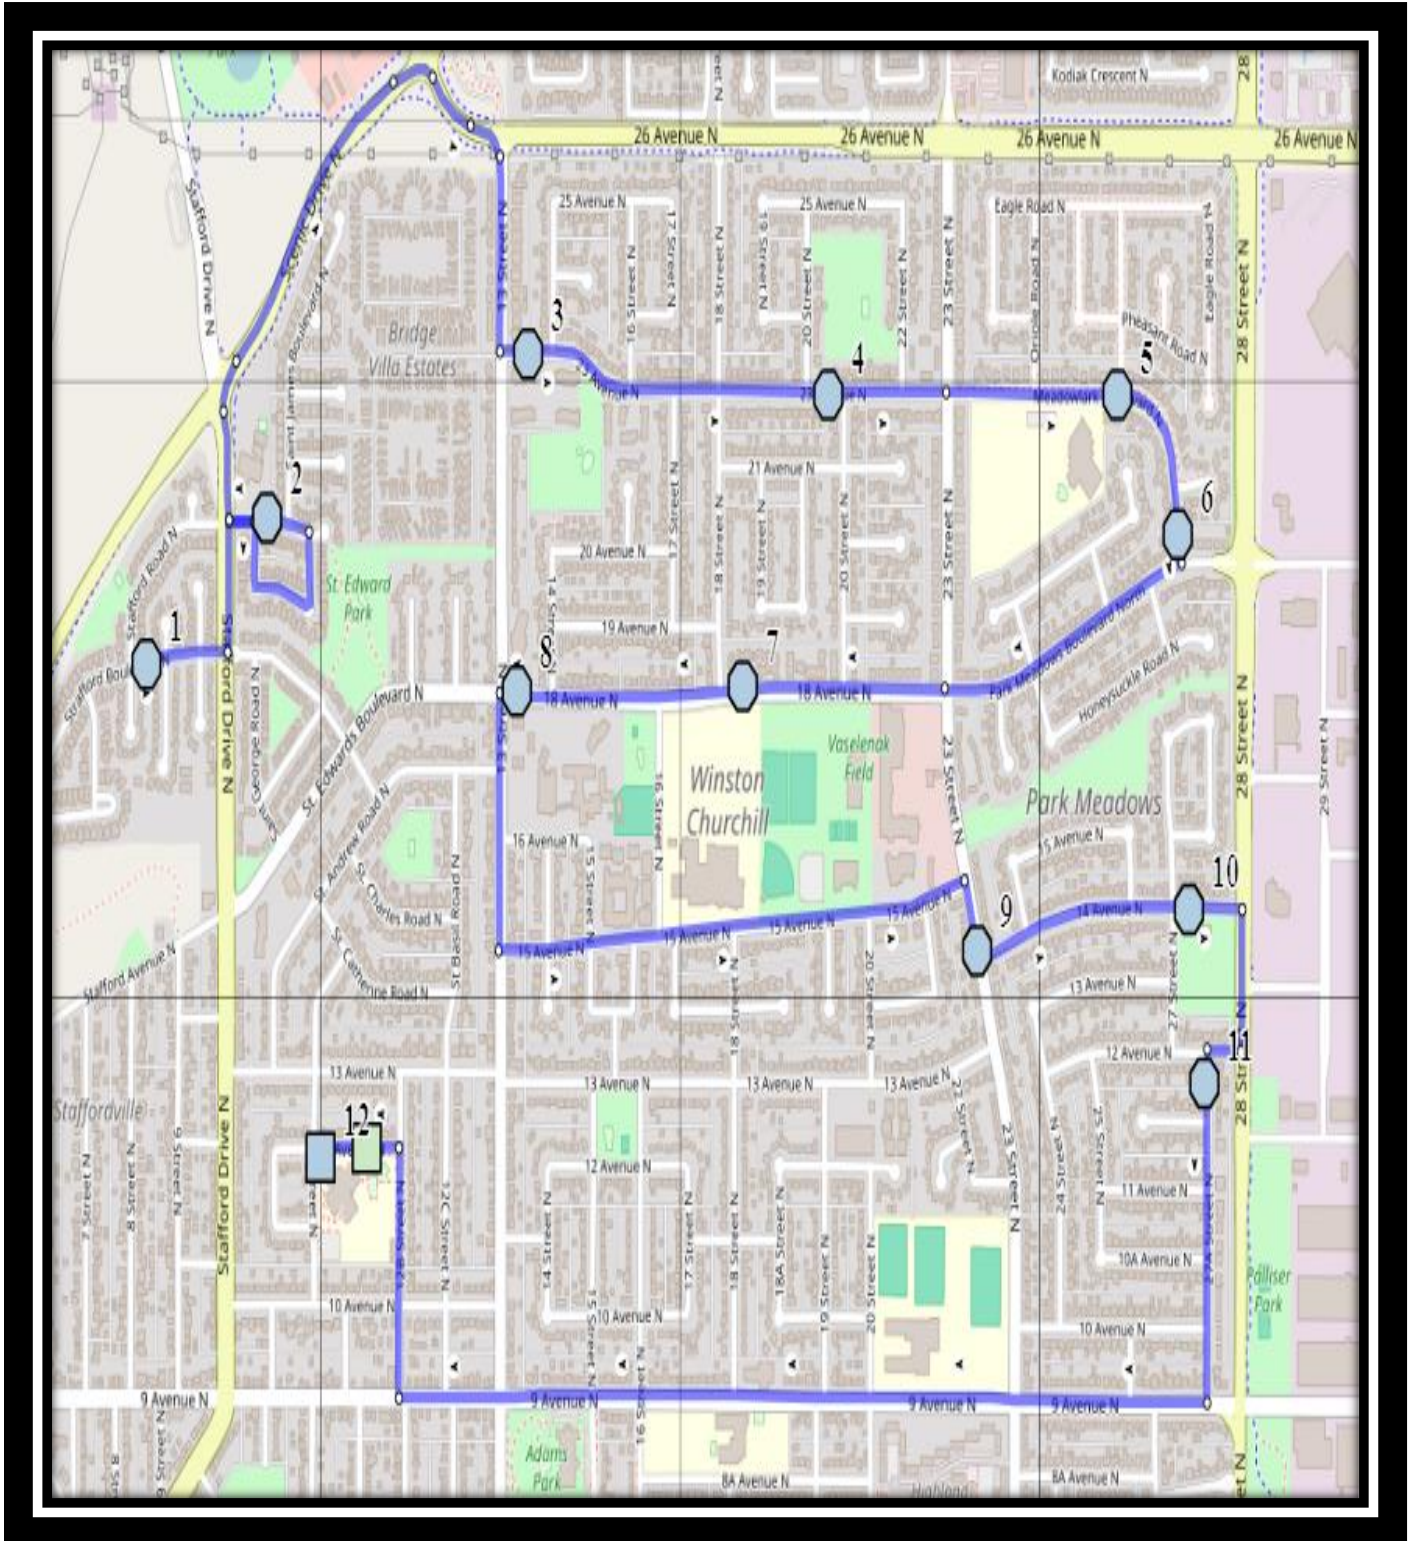

St. Paul N1

REVISED: August 13, 2024

EFFECTIVE: September 3, 2024

PM Same Direction as AM

St. Paul – 1212 12th Avenue, South. (403)-328-0611

Please arrive 10 minutes before scheduled pick up and drop off times. Times shown may vary due to weather & traffic conditions. Bus routes and maps are subject to change. For the most up-to-date version, visit www.southland.ca/lethbridge.

St. Paul N1

REVISED: August 13, 2024

EFFECTIVE: September 3, 2024

St. Paul – 1212 12th Avenue, South. (403)-328-0611

Please arrive 10 minutes before scheduled pick up and drop off times. Times shown may vary due to weather & traffic conditions.

#3 - 8:11 AM - 23 Ave North Eastbound - east of 13 St n across from ally

#4 - 8:13 AM - 23 Ave North Eastbound - between 20 St N at alley

#5 - 8:14 AM - Meadowlark Blvd North - at Robin Rd

#6 - 8:16 AM - Meadowlark Blvd North Southbound - between Park Meadows Blvd and ally

#7 - 8:17 AM - 18 Ave North Westbound - east of 18 St N across from baseball diamond

#8 - 8:19 AM - 18 Ave North Westbound east of 13 St at alley

#9 - 8:22 AM - 23 St N before 14 Ave N at Fire Hydrant

#10 - 8:23 AM - 14 Ave North Eastbound - east of 27 St N at end of sidewalk