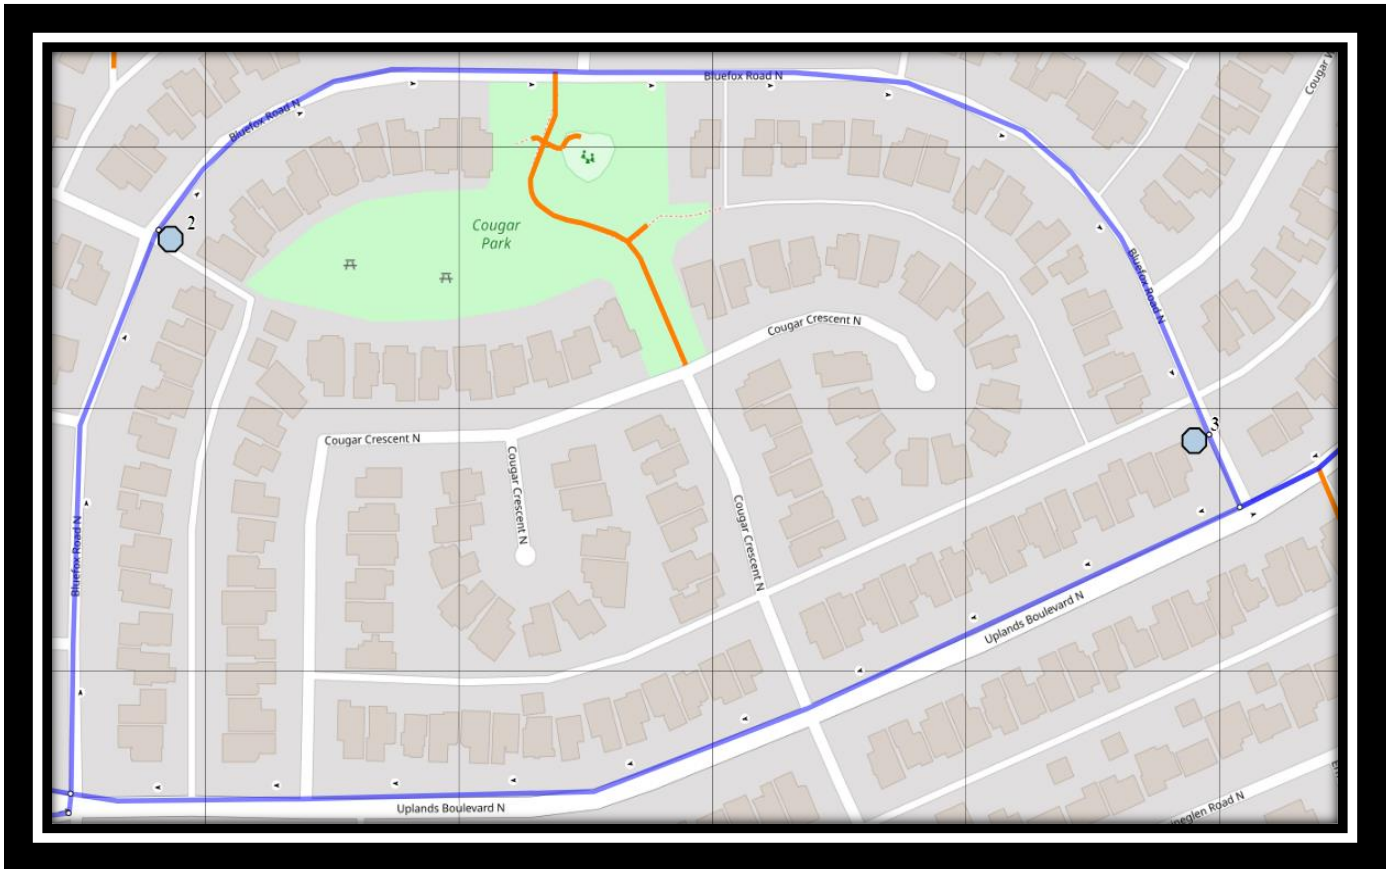

St. Teresa N1

REVISED: August 12, 2024

EFFECTIVE: September 3, 2024

St. Teresa of Calcutta – 235 Mildred Dobbs Blvd North – (587) 787-1490

Please arrive 10 minutes before scheduled pick up and drop off times. Times shown may vary due to weather & traffic conditions.

Bus routes and maps are subject to change. For the most up-to-date version, visit www.southland.ca/lethbridge.