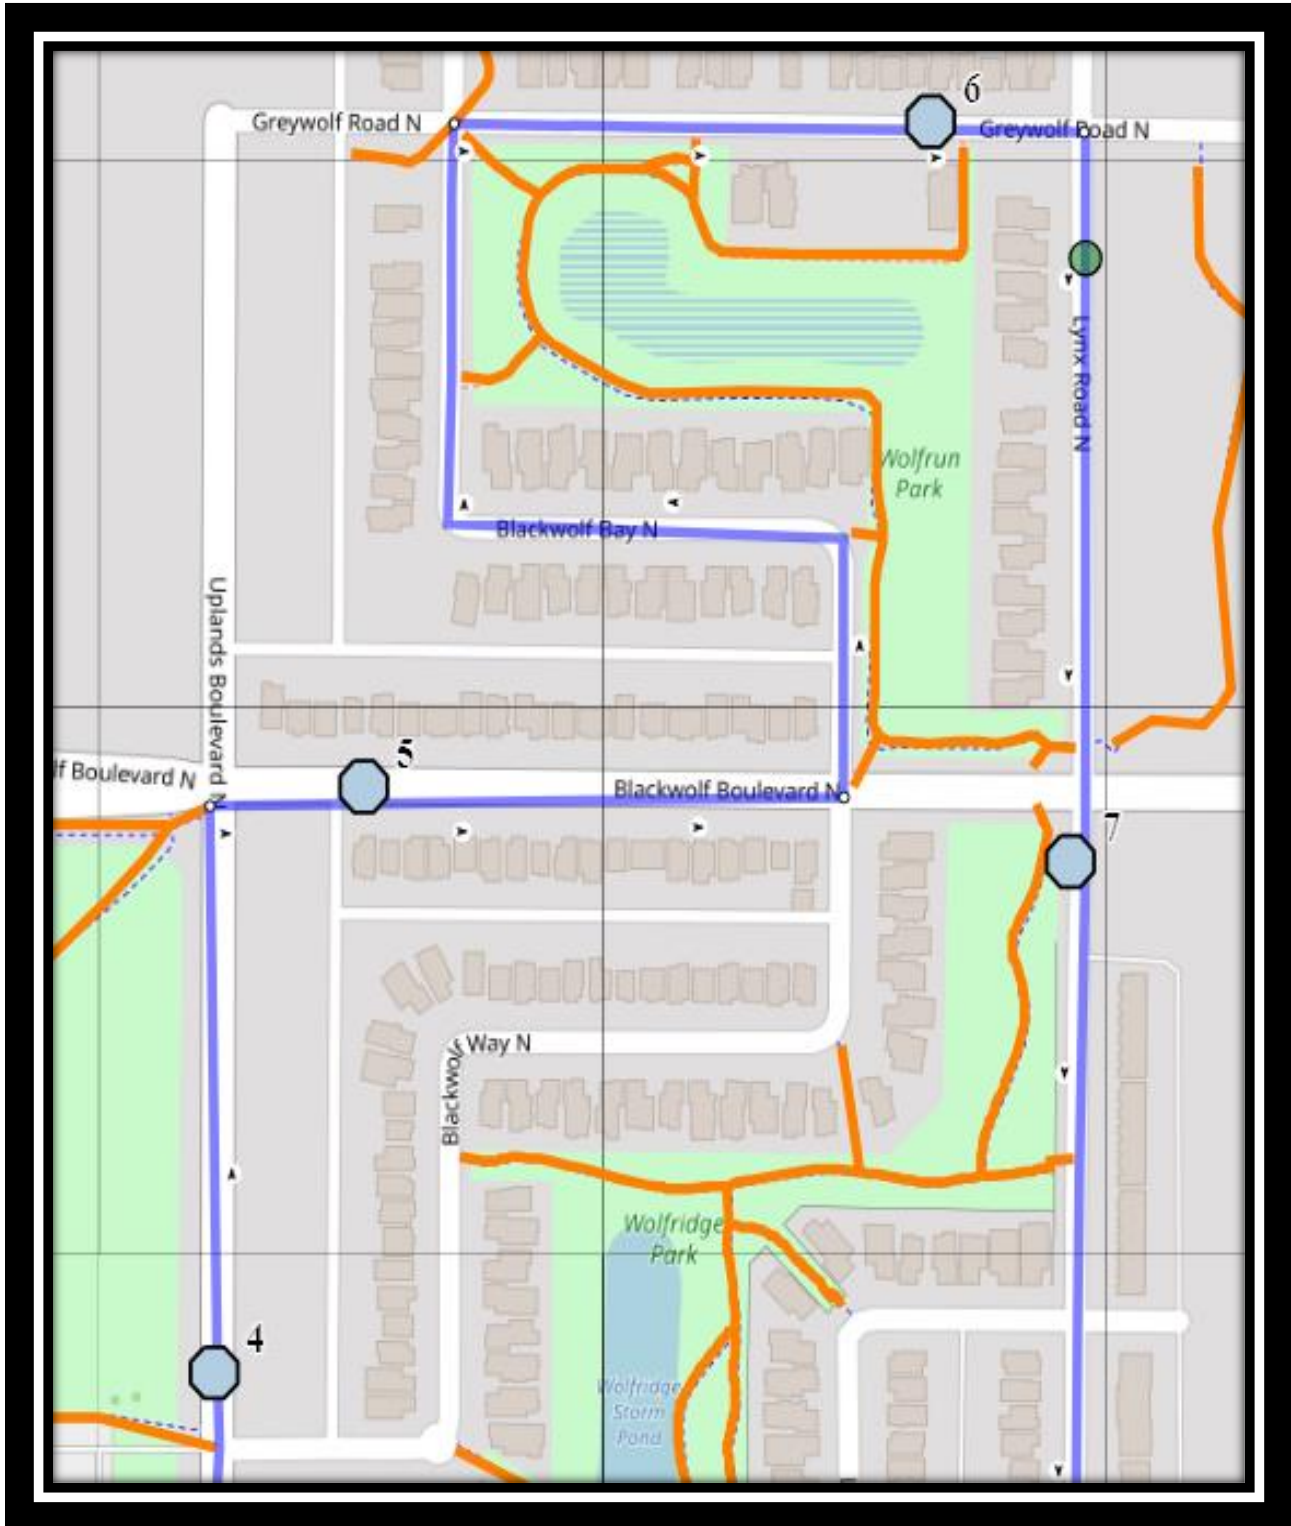

St. Teresa N1

REVISED: August 12, 2024

EFFECTIVE: September 3, 2024

St. Teresa of Calcutta – 235 Mildred Dobbs Blvd North – (587) 787-1490

Please arrive 10 minutes before scheduled pick up and drop off times. Times shown may vary due to weather & traffic conditions.

Bus routes and maps are subject to change. For the most up-to-date version, visit www.southland.ca/lethbridge.