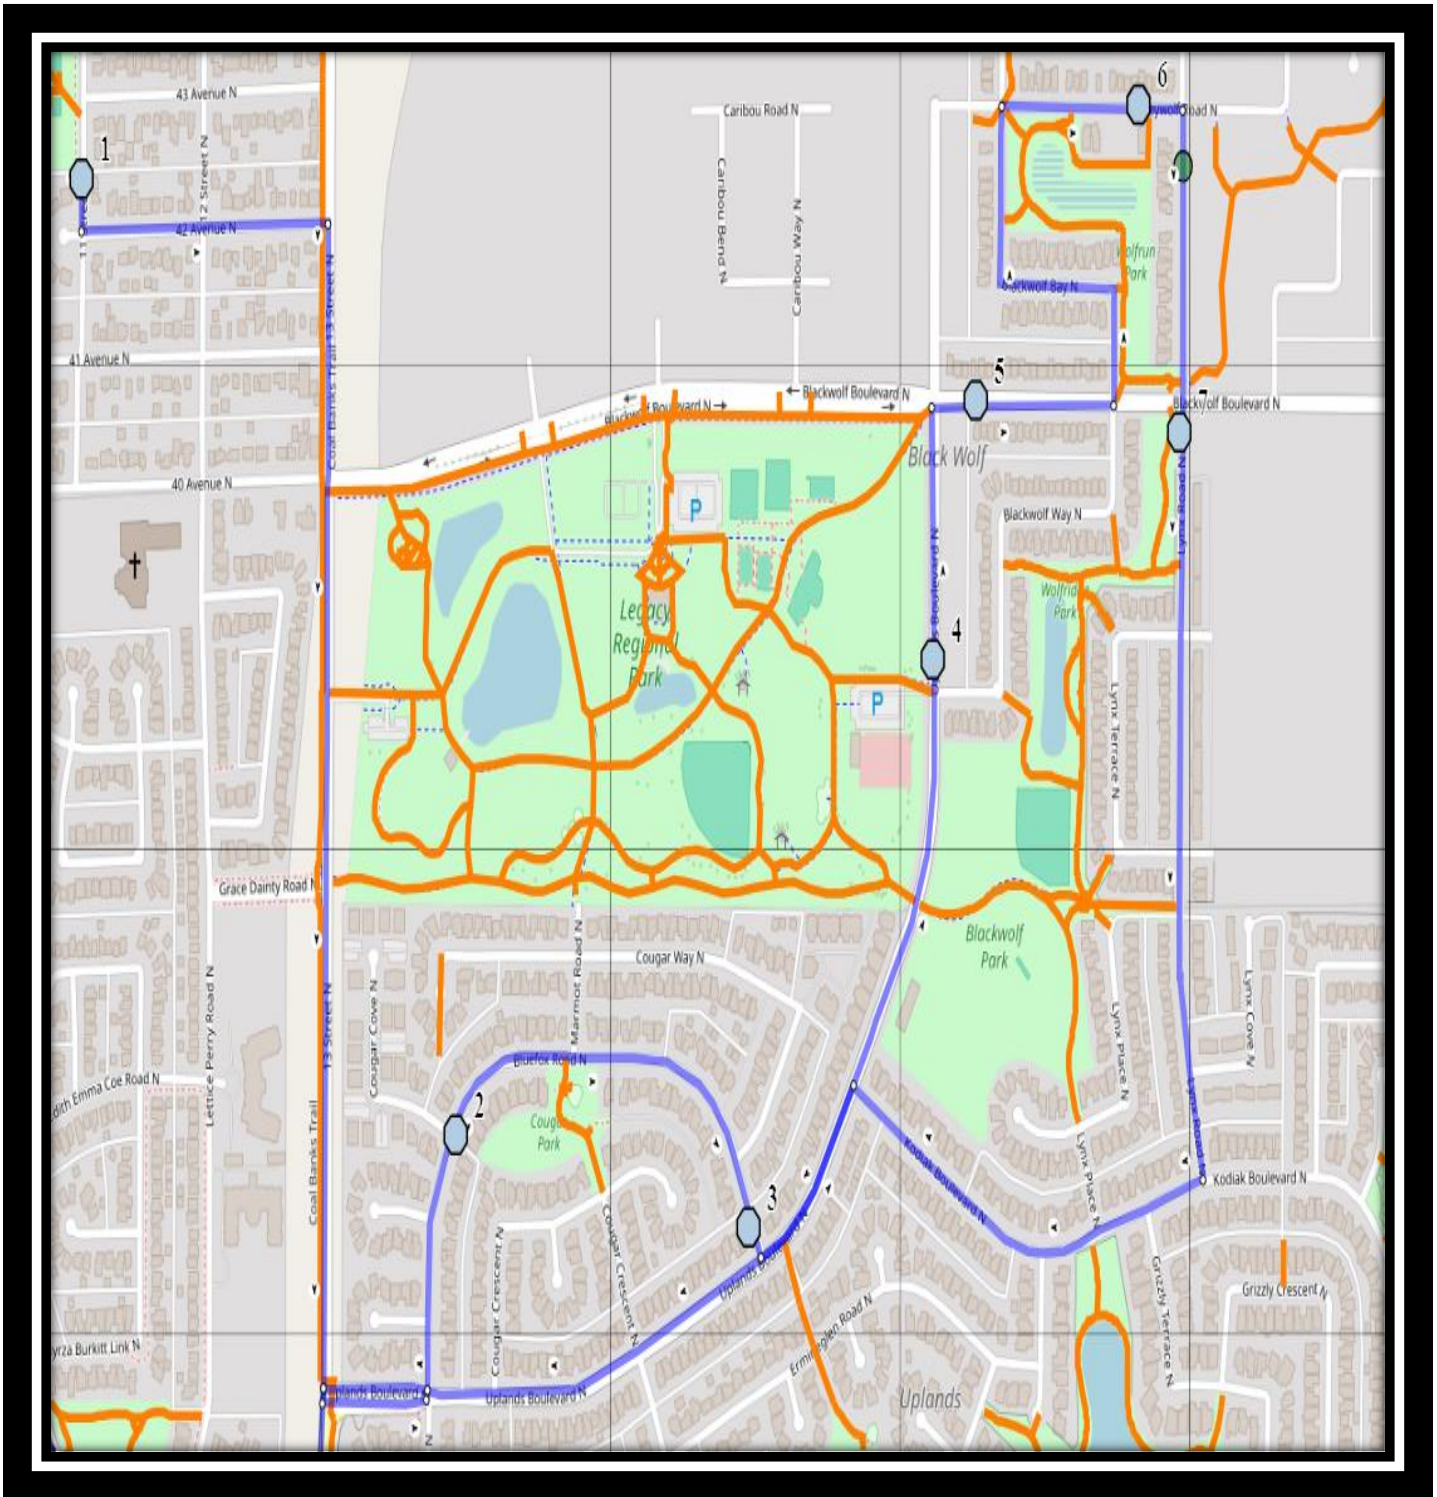

# St. Teresa N1

REVISED: August 12, 2024

EFFECTIVE: September 3, 2024

**PM Route Same Direction as AM**