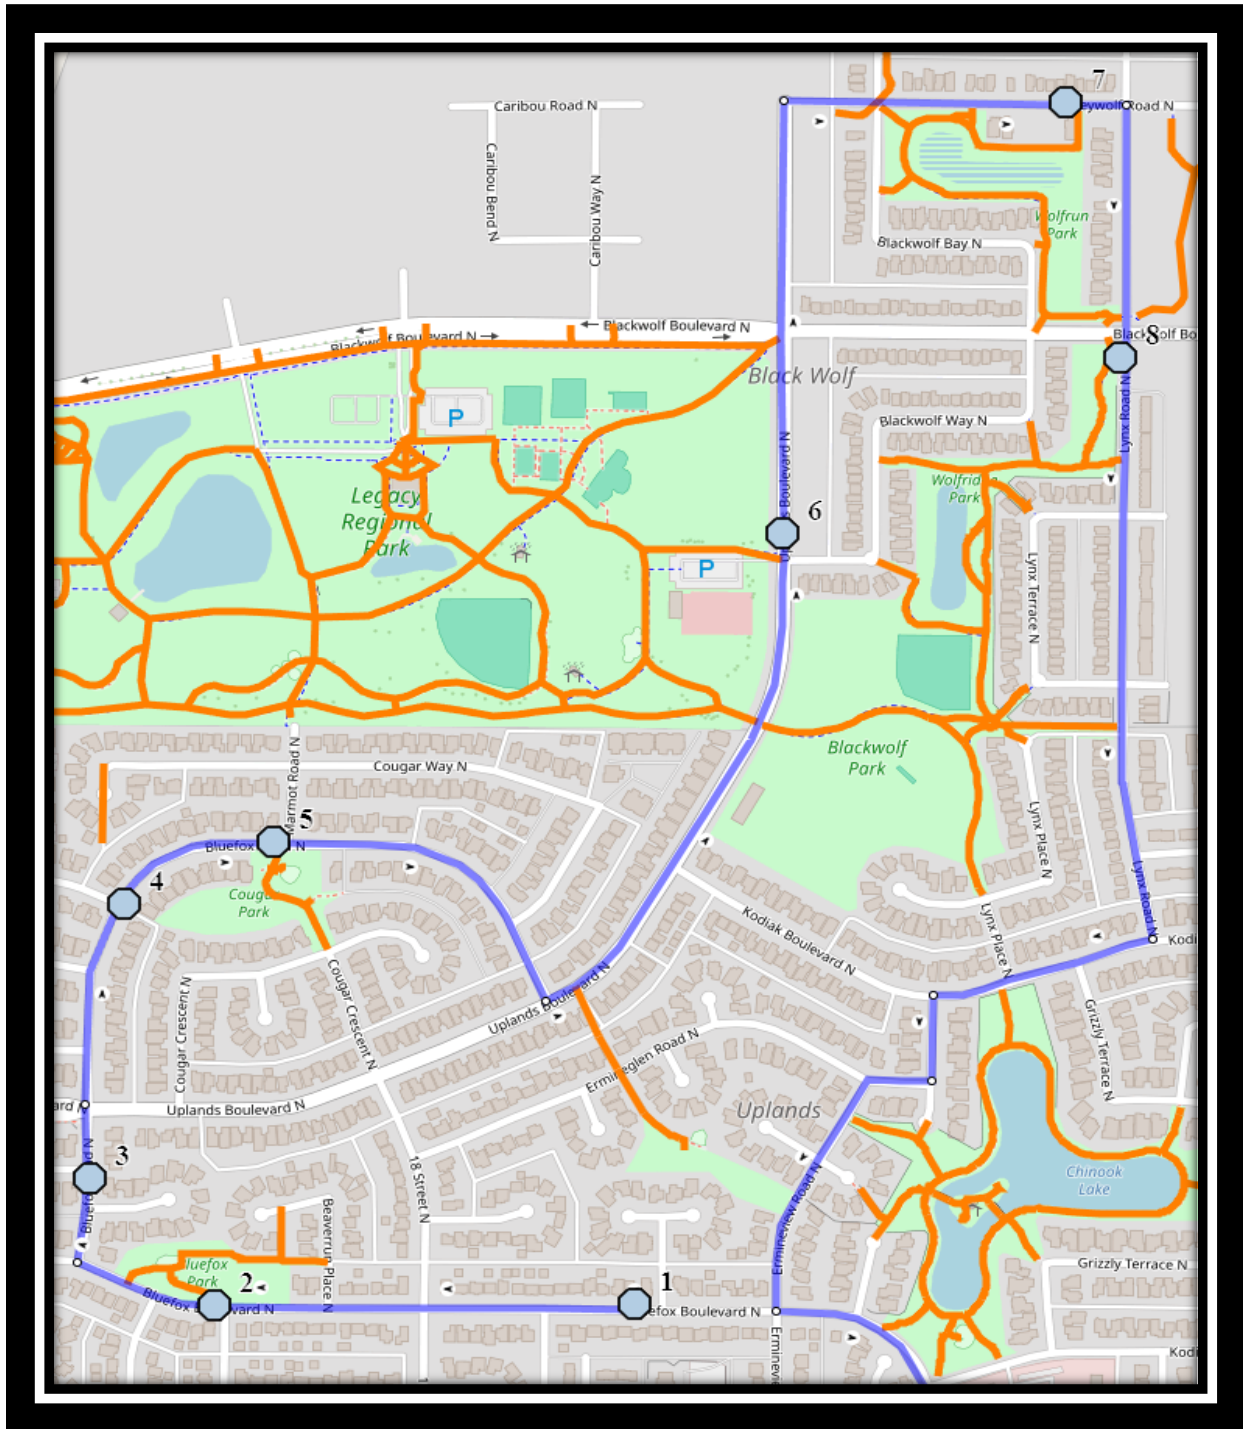

Wilson N1

REVISED: August 12, 2024

EFFECTIVE: September 3, 2024

PM Route same direction as AM

Wilson Middle School – 2003 9 Ave North – (403) 329-3144

Please arrive 10 minutes before scheduled pick up and drop off times. Times shown may vary due to weather & traffic conditions.
Bus routes and maps are subject to change. For the most up-to-date version, visit www.southland.ca/lethbridge.