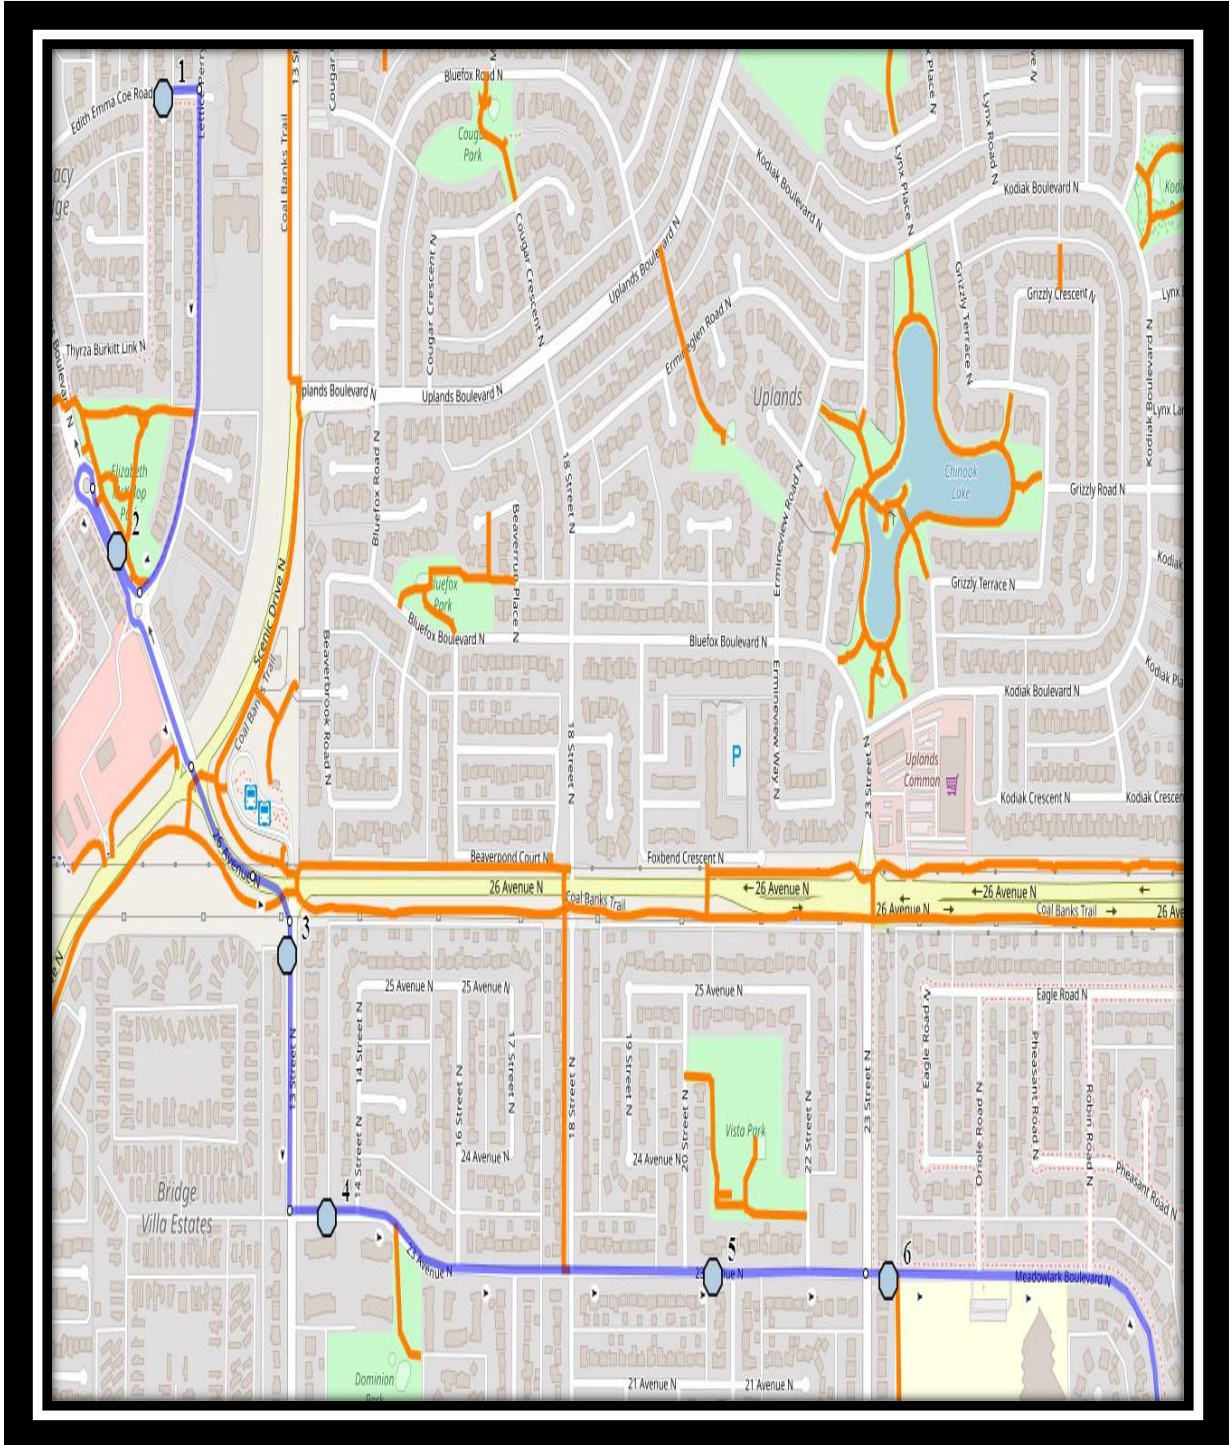

Wilson N2

REVISED: August 12, 2024

EFFECTIVE: September 3, 2024

PM Route: stop order 3,2,1, 5 - 7

Wilson Middle School – 2003 9 Ave North – (403) 329-3144

Please arrive 10 minutes before scheduled pick up and drop off times. Times shown may vary due to weather & traffic conditions. Bus routes and maps are subject to change. For the most up-to-date version, visit www.southland.ca/lethbridge.